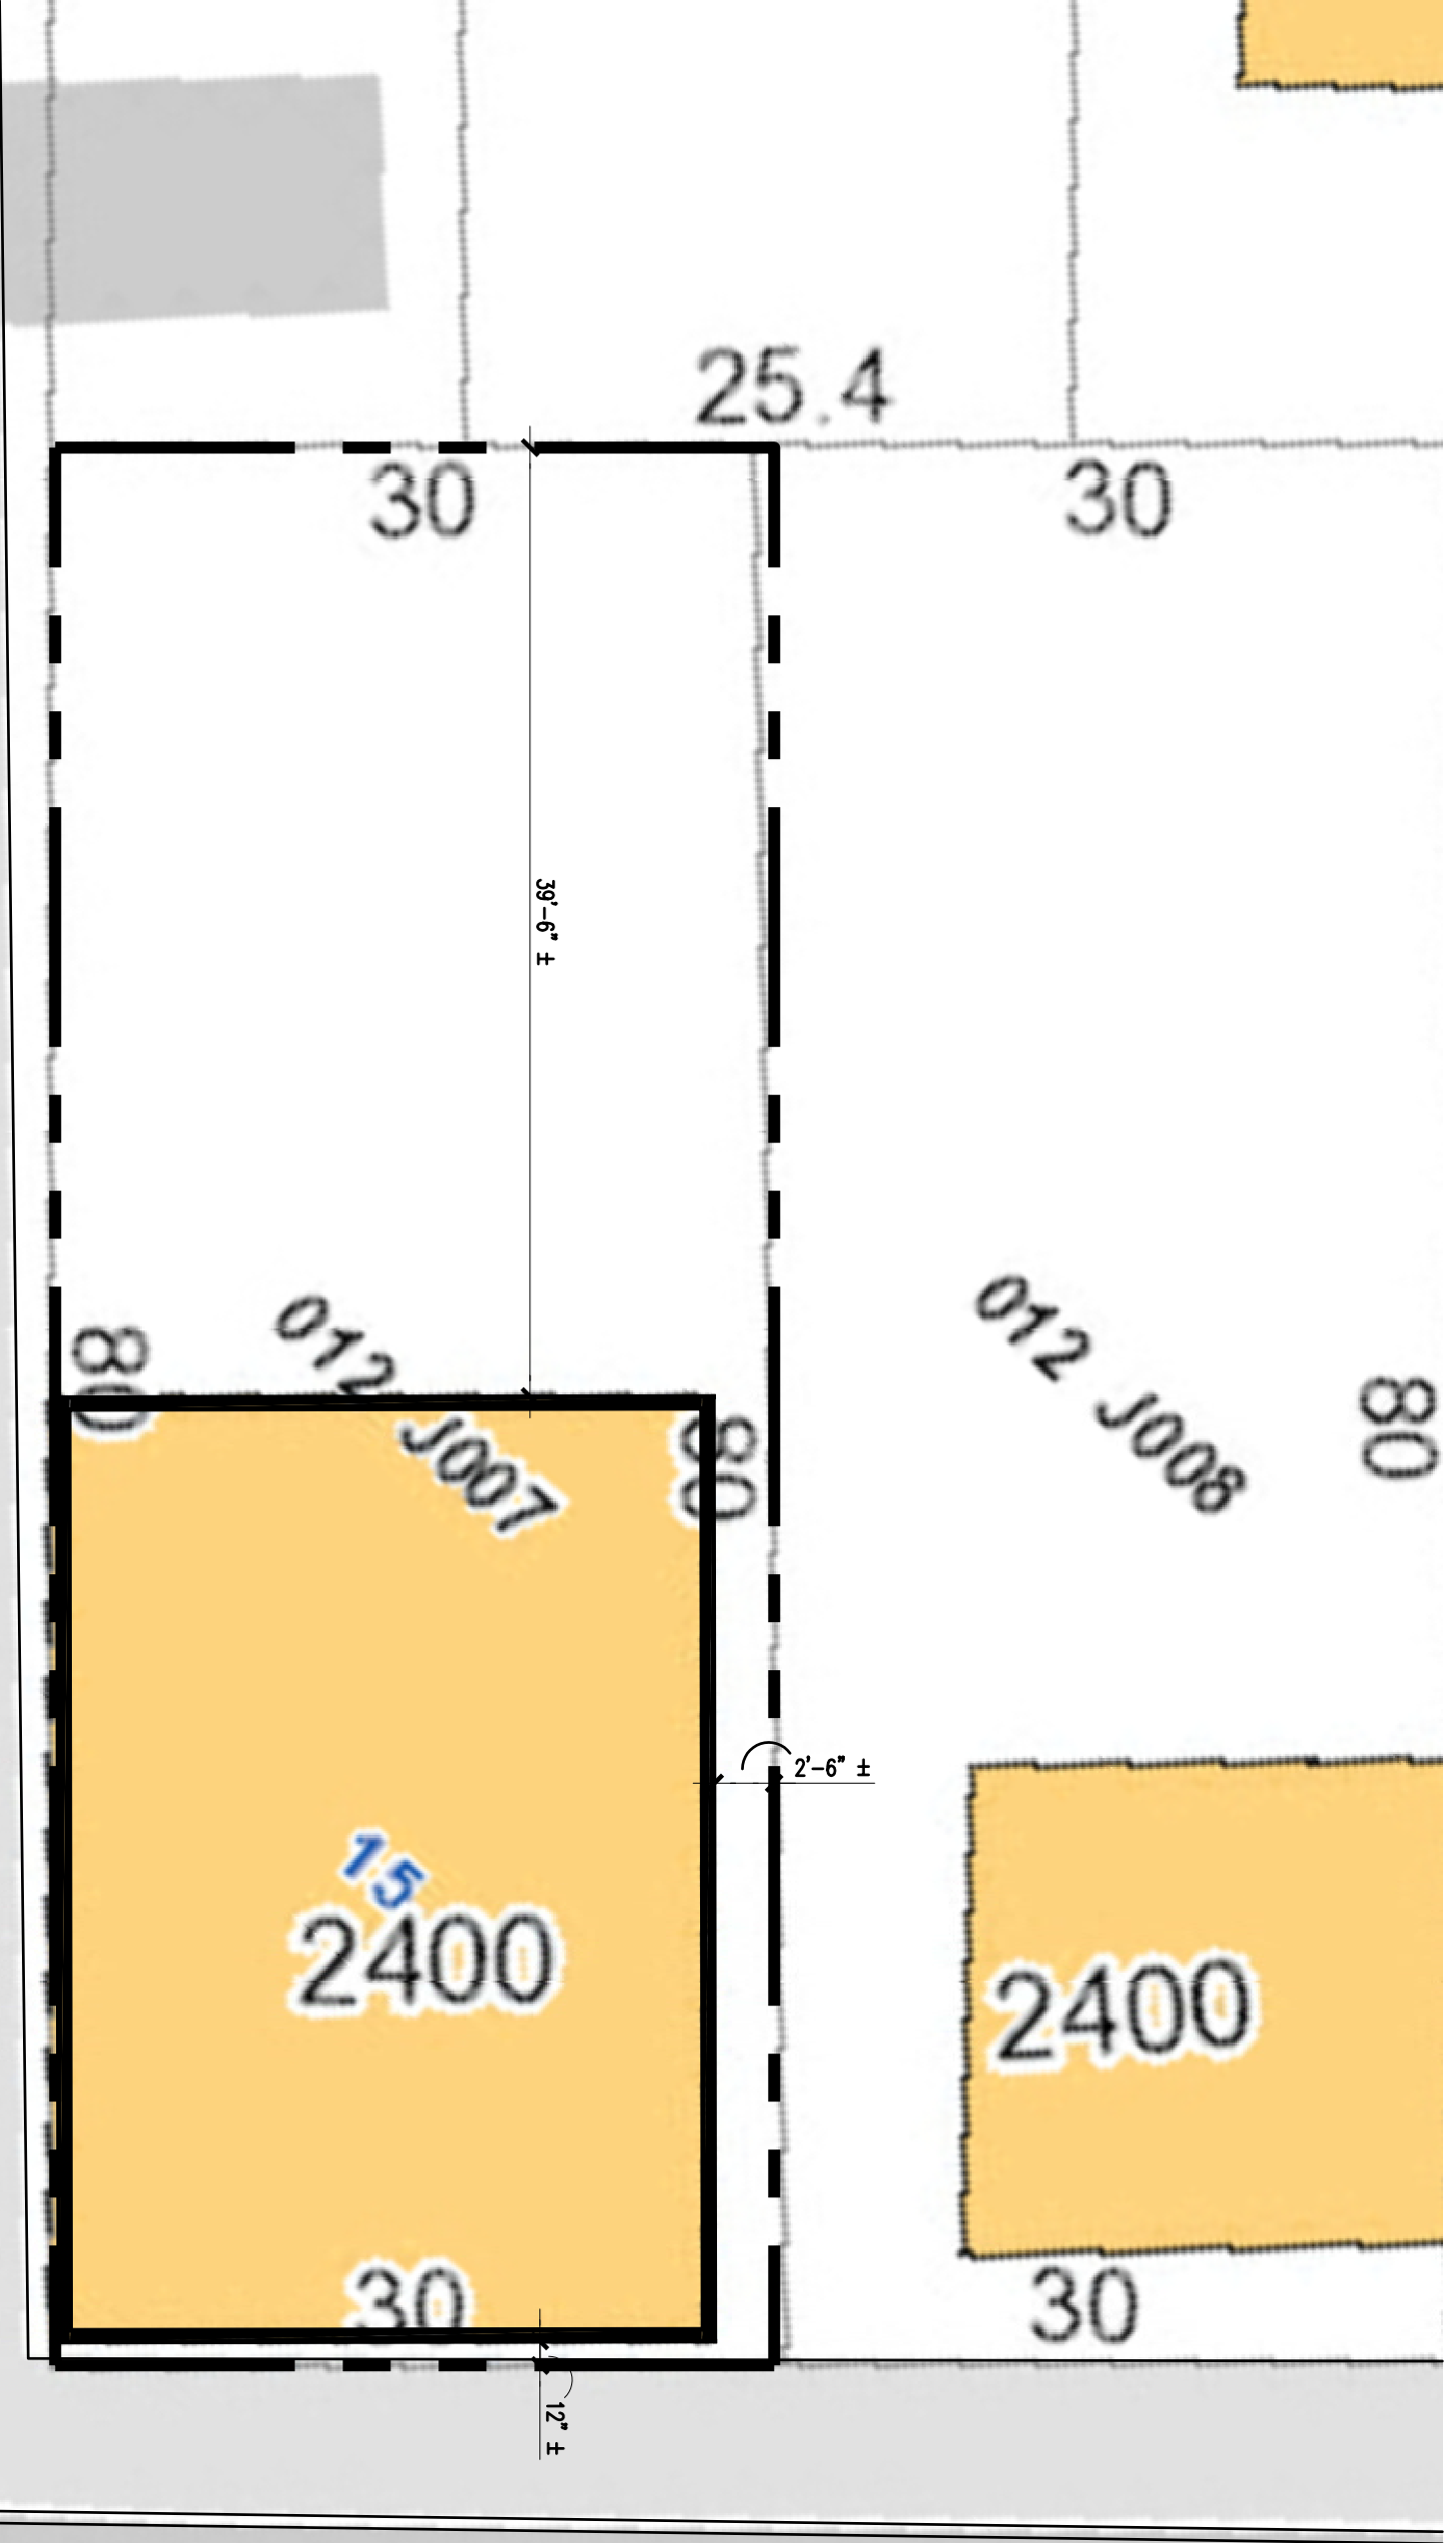

GREENLEAF ST

GREENLEAF STREET

43 - 55

EVERETT STREET

G10

BY _____
 DATE 04.02.14
 SCALE 1/4"=1'-0"
 NUMBER _____

TITLE
 SITE PLAN

EVERETT STREET RESIDENCE
 PORTLAND, MAINE