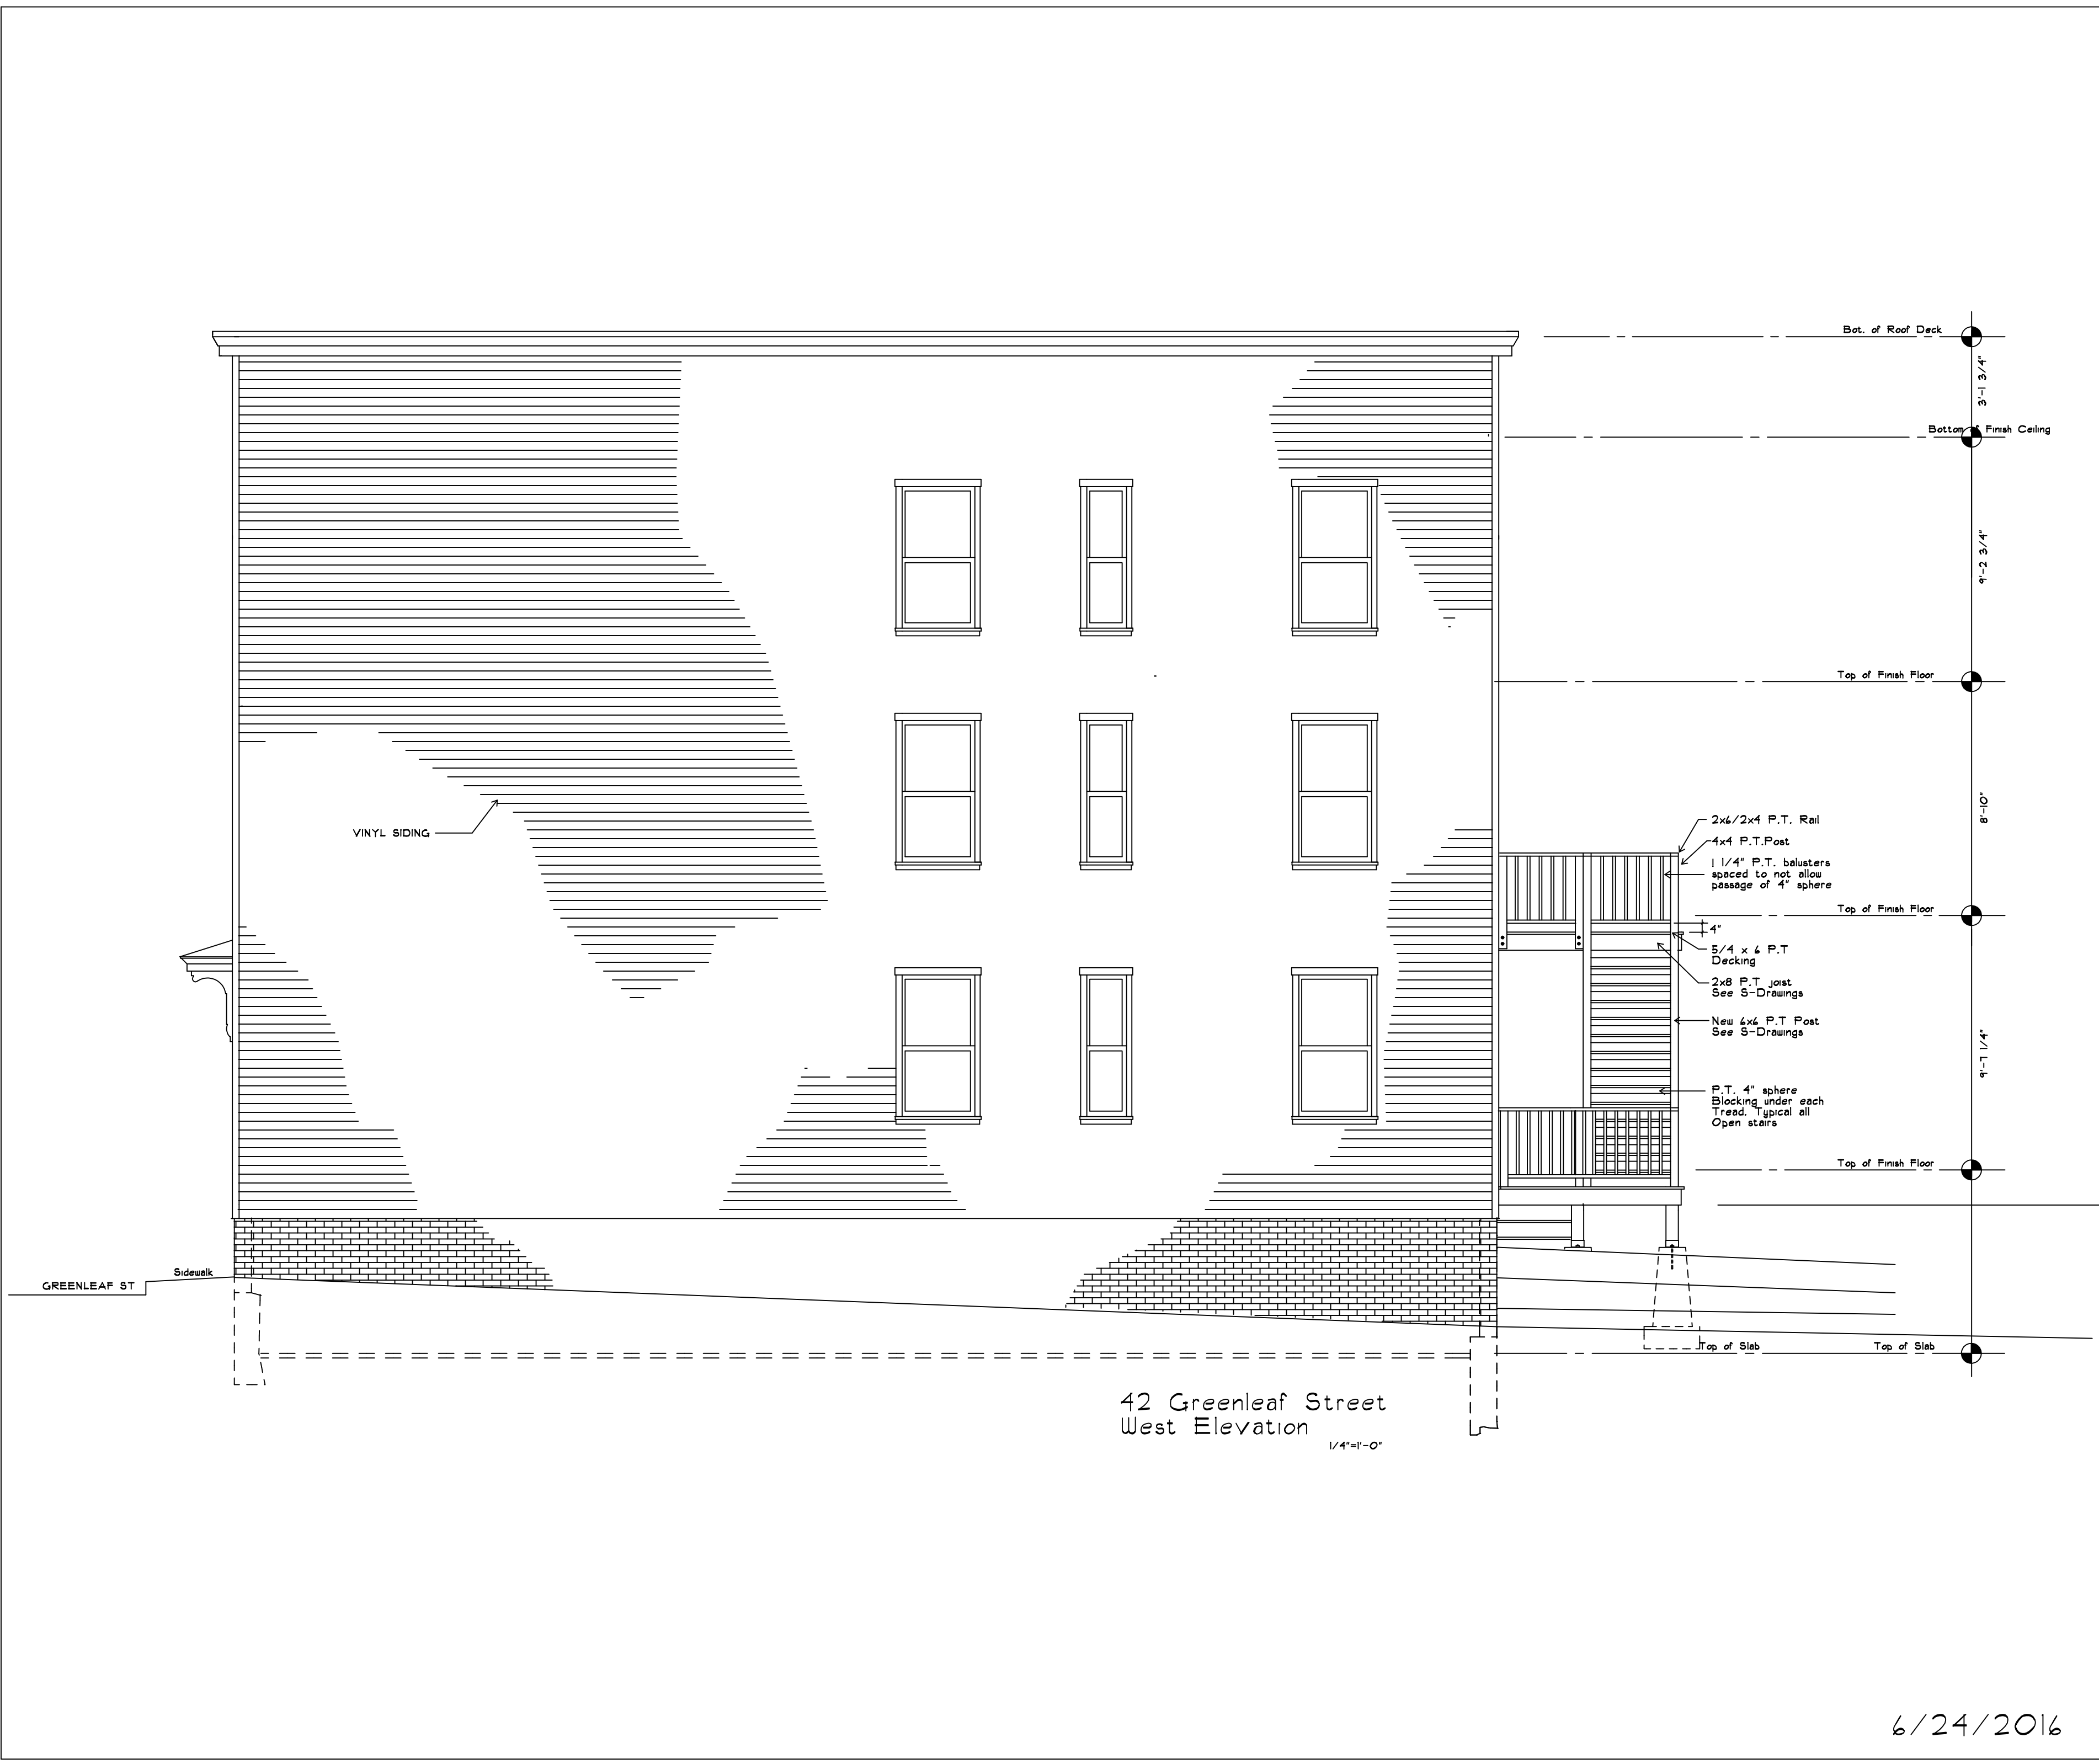

REVISIONS

HARRIS EVANS ASSOCIATES  
 42 GREENLEAF STREET  
 PORTLAND, MAINE

DRAWINGS THIS SHEET  
 Remodeled Elevations

DATE	
Number	
Drawn By	JH
Checked By	

A-4

42 Greenleaf Street  
 West Elevation  
 1/4"=1'-0"