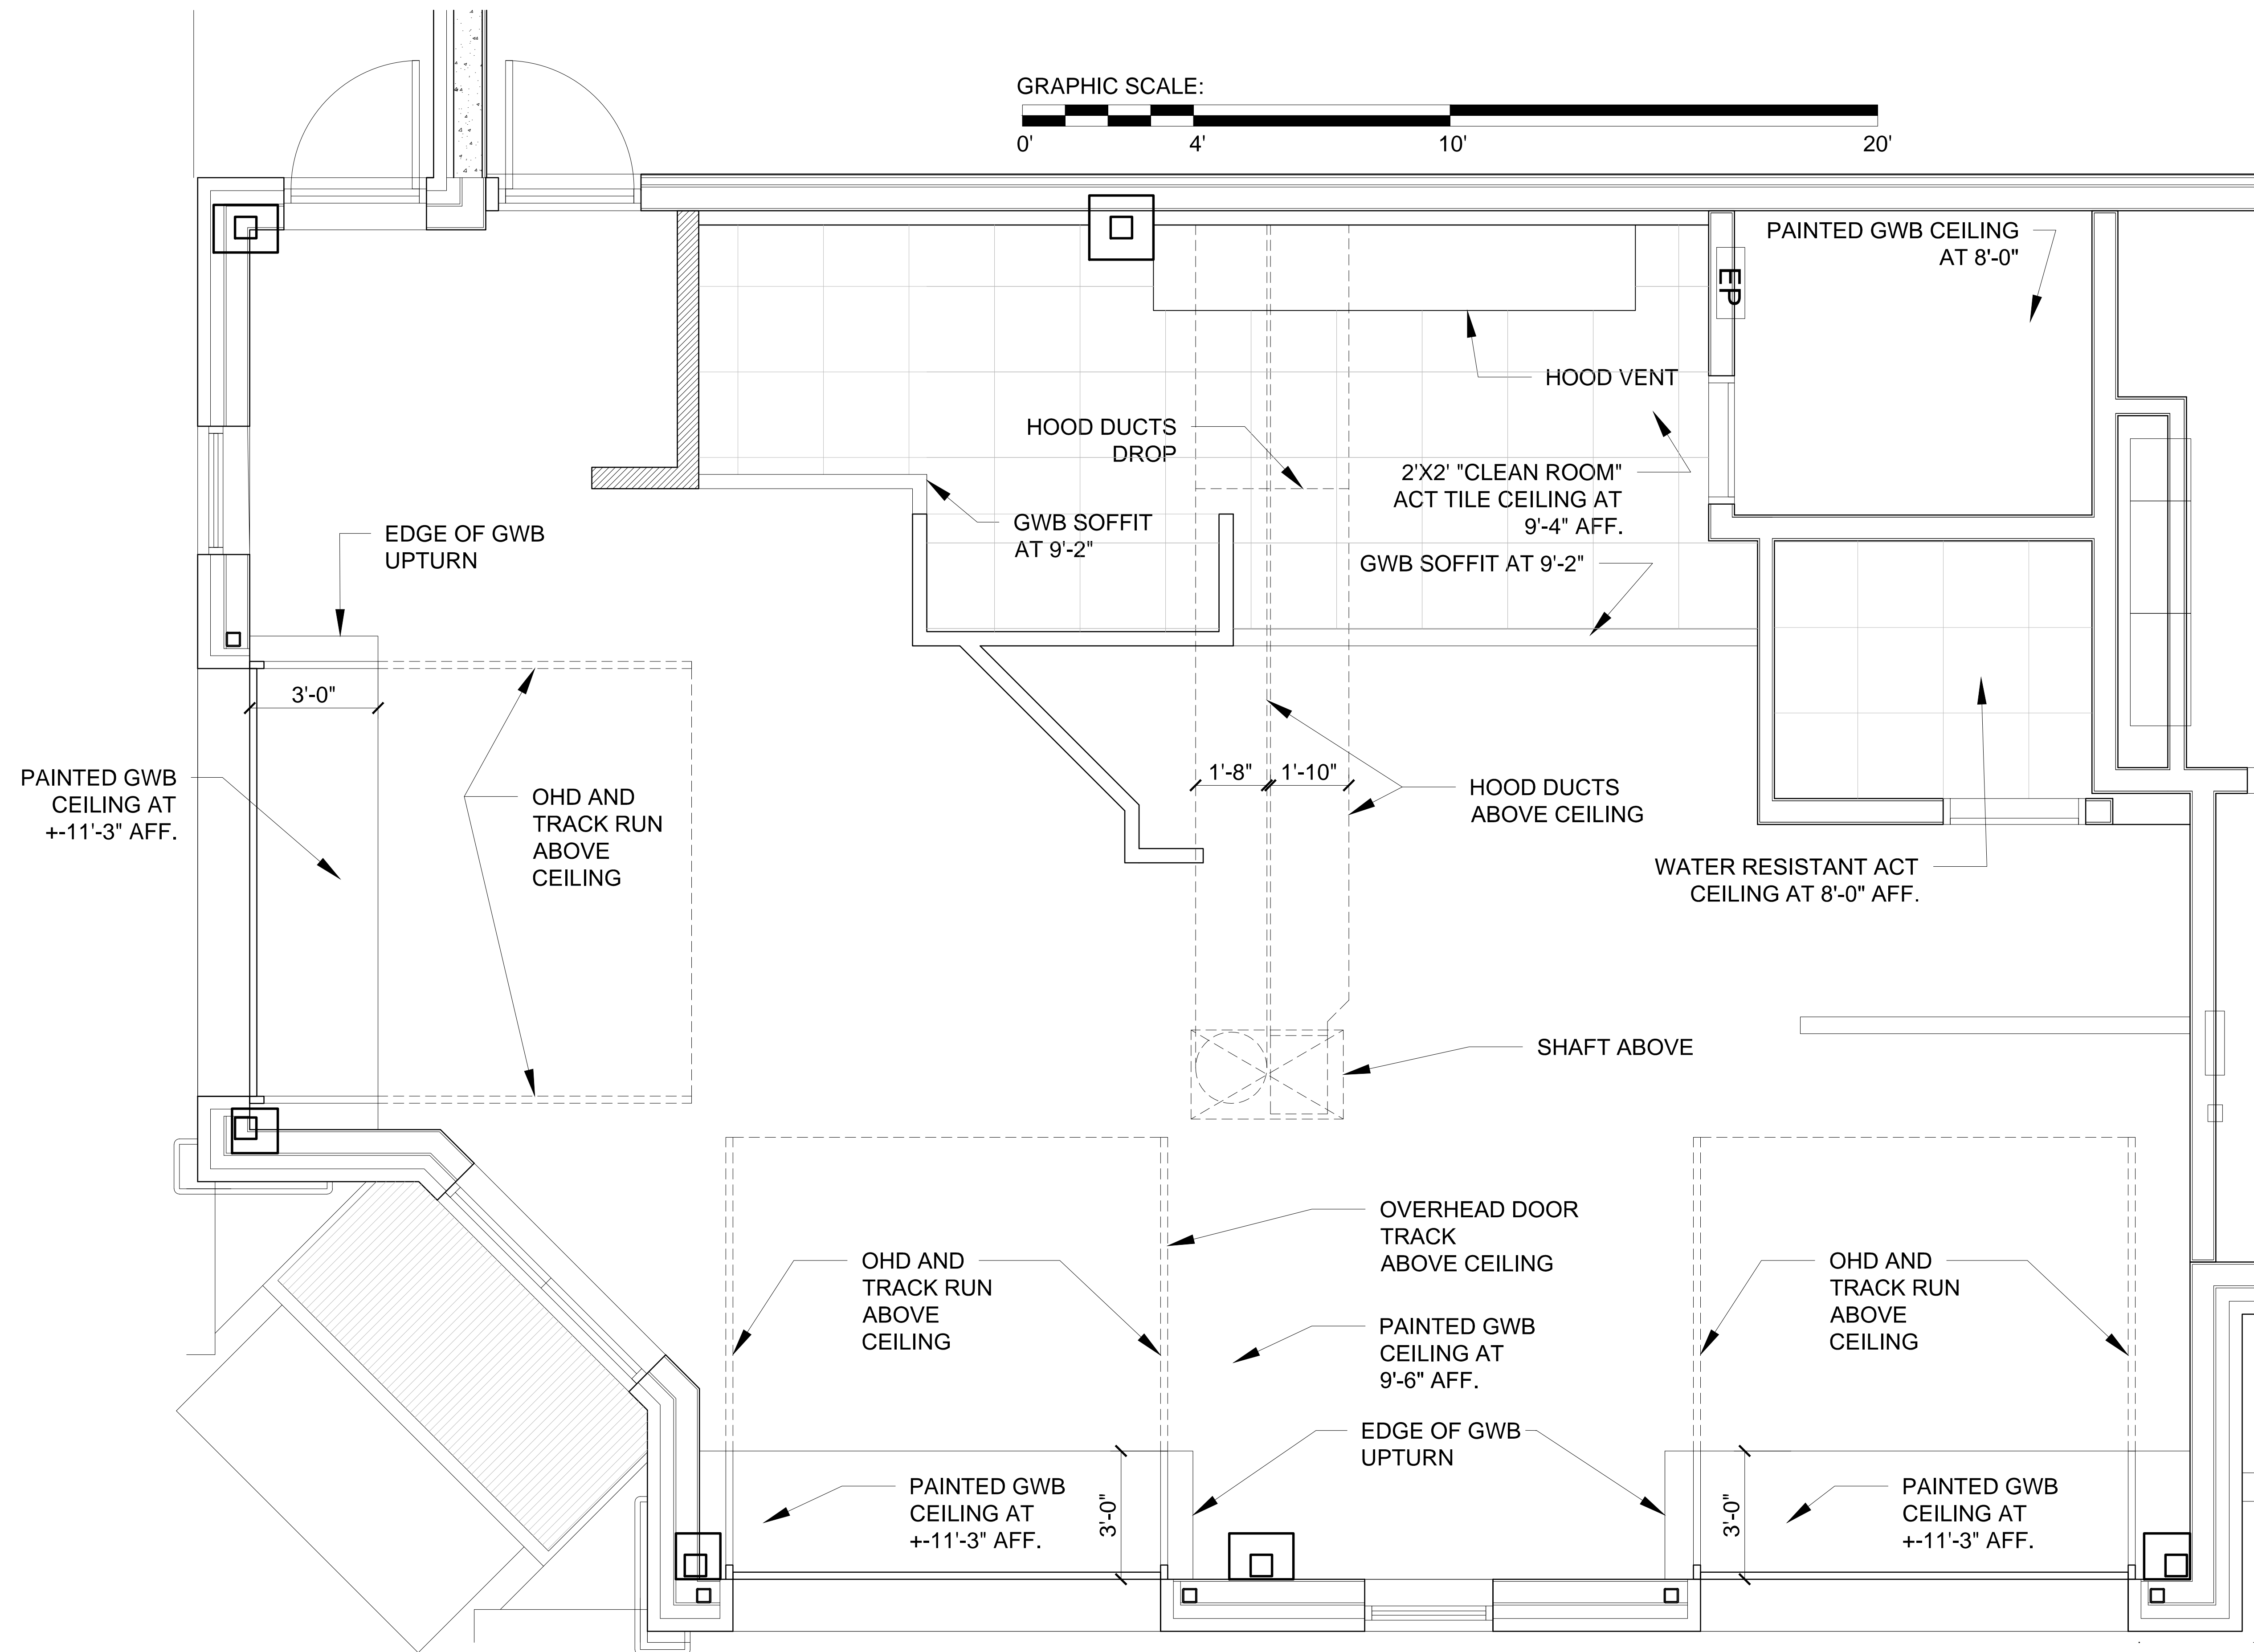

© 2016 RYAN SENATORE ARCHITECTURE

RESTAURANT
91 ANDERSON STREET
PORTLAND, MAINE

CONSULTANTS:
STRUCTURAL:
Structural Integrity
77 Oak Street
Portland, ME 04101
207-774-4614

REVISIONS:

DATE: JUNE 21, 2016

PROJECT No.

DRAWN BY: RRT / RJS

CHECKED BY: RJS

SCALE: AS NOTED

SHEET TITLE:

R1-1

GRAPHIC SCALE:

1 REFLECTED CEILING PLAN
1/2" = 1'-0"