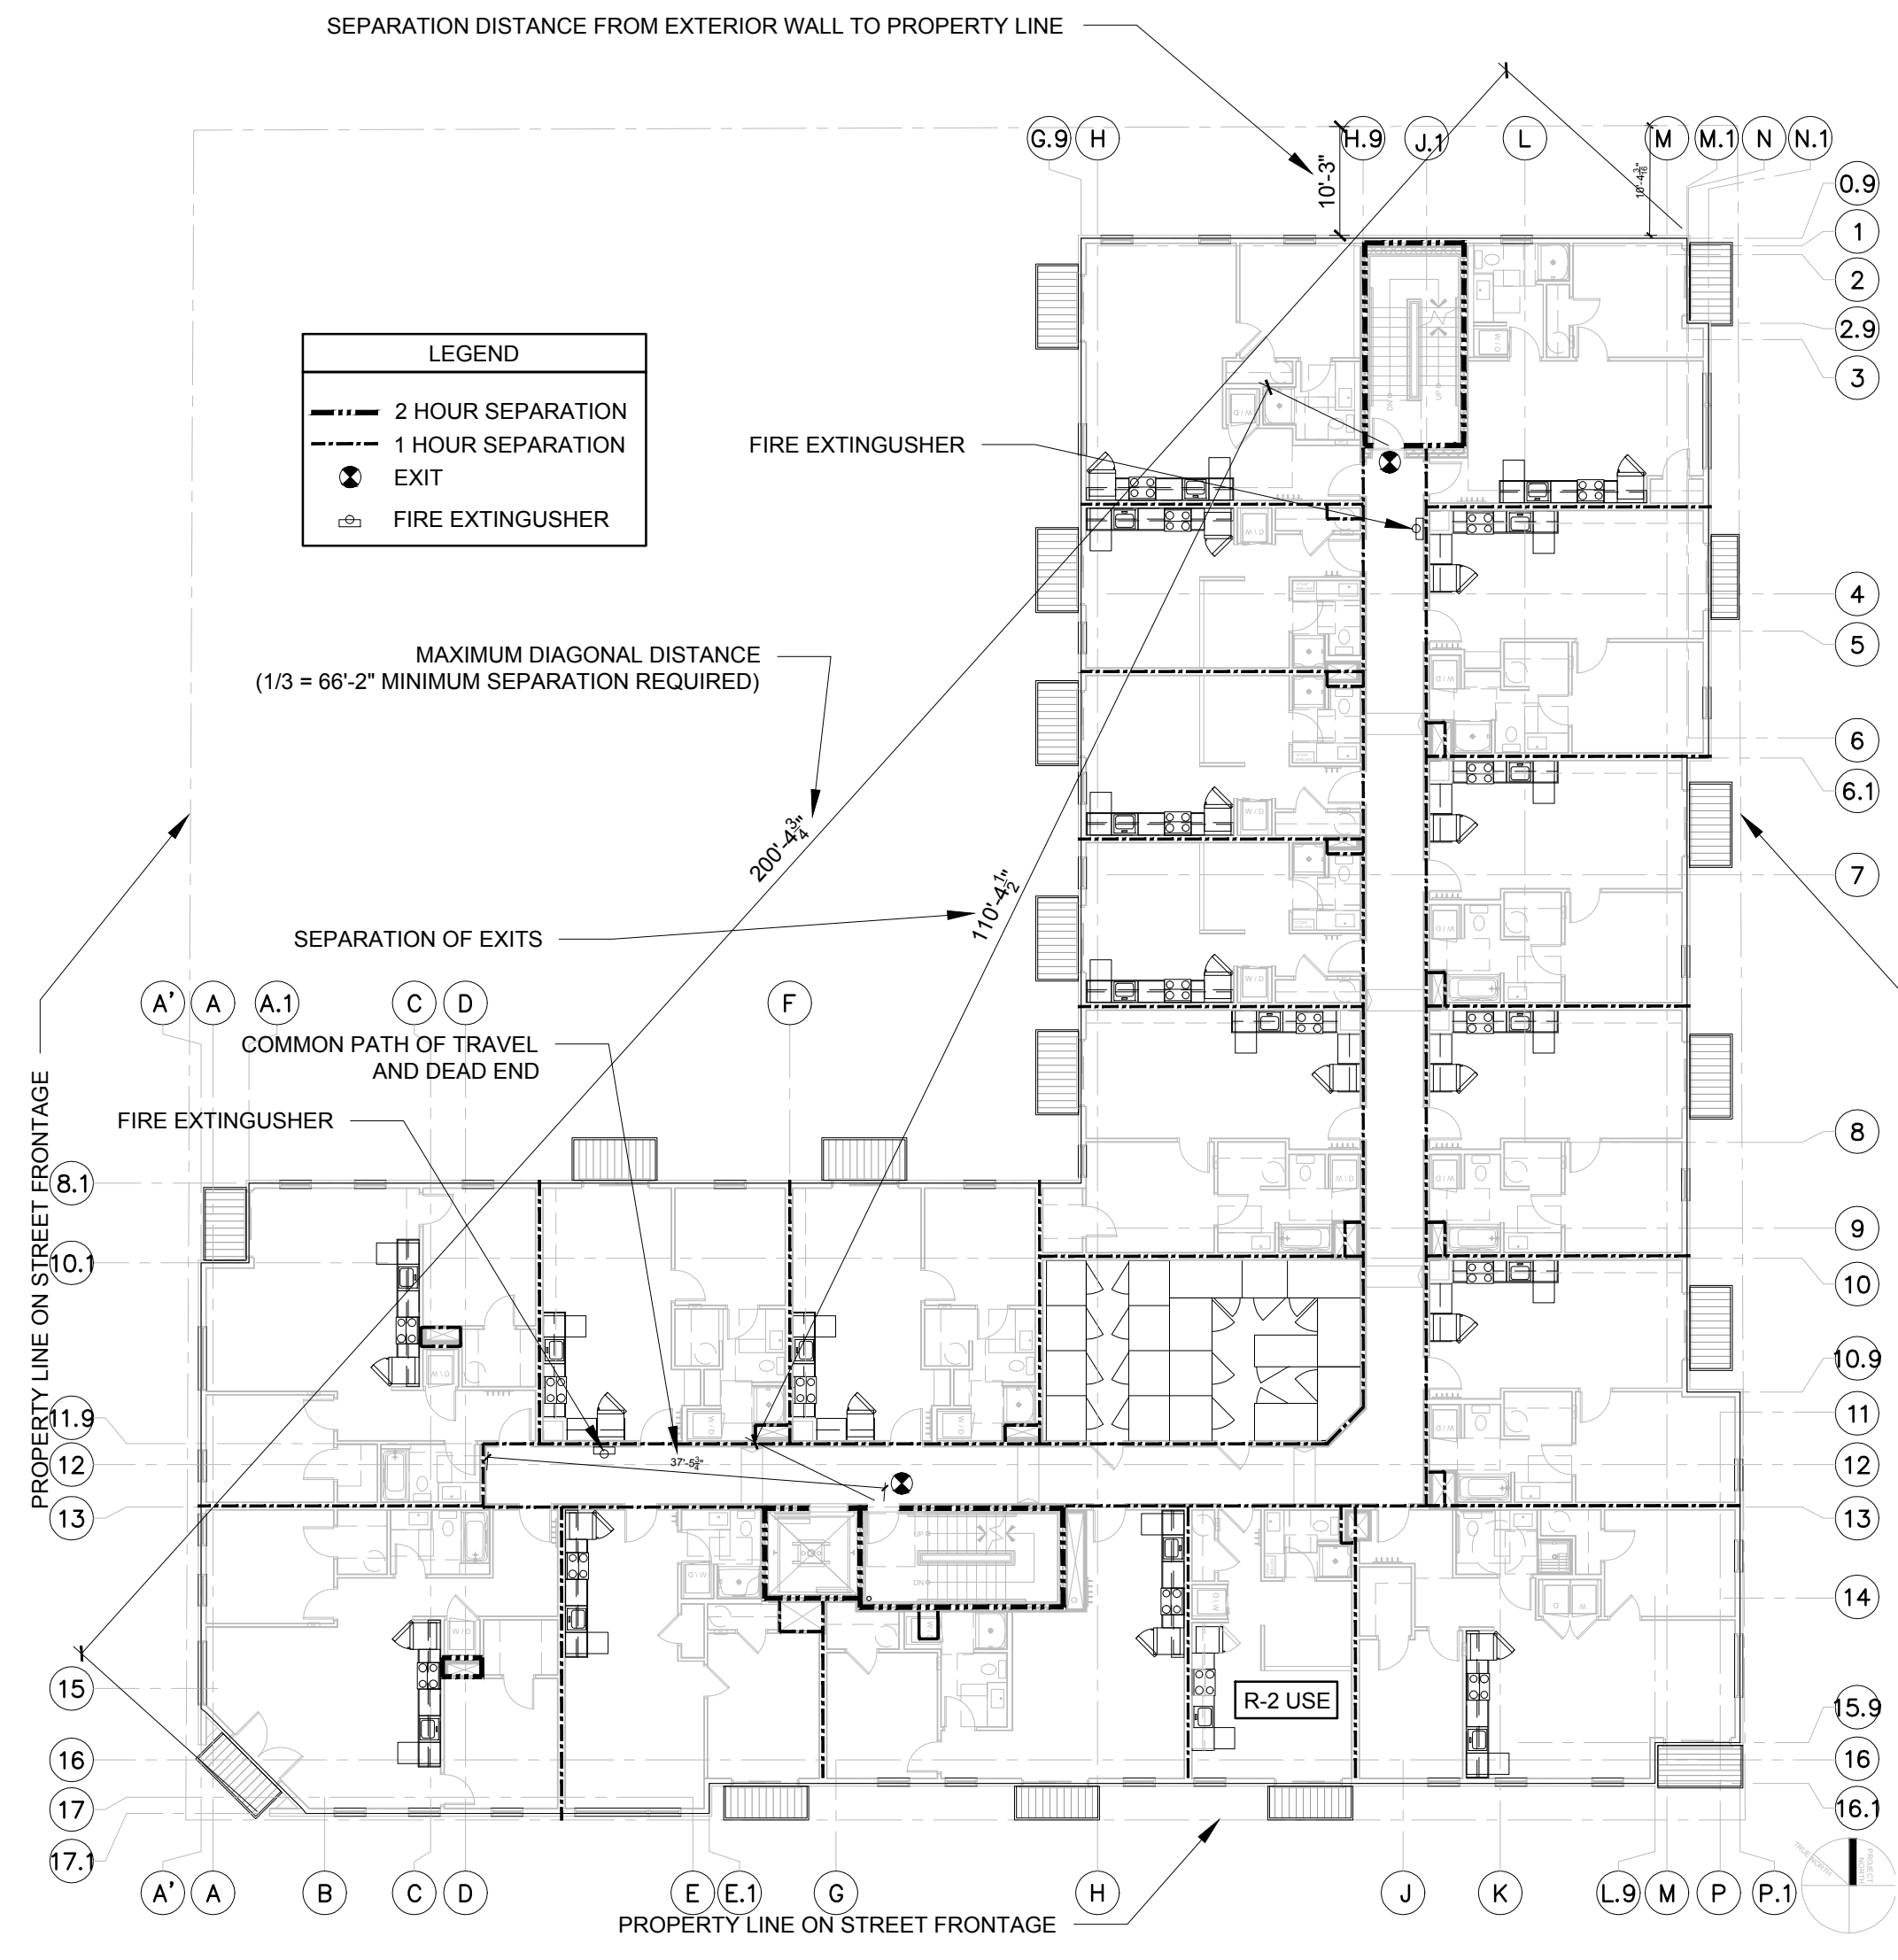

© 2015 RYAN SENATORE ARCHITECTURE

APARTMENTS
89 ANDERSON STREET
PORTLAND, MAINE

CONSULTANTS:
STRUCTURAL:
Structural Integrity
77 Oak Street
Portland, ME 04101
207-774-4614

REVISIONS:

DATE: JULY 3, 2015

PROJECT No. 1415

DRAWN BY: RRT / RJS

CHECKED BY: RJS

SCALE: AS NOTED

SHEET TITLE:
CODE REVIEW
PLANS

G1-2

2 SECOND FLOOR CODE PLAN
1/16" = 1'-0"