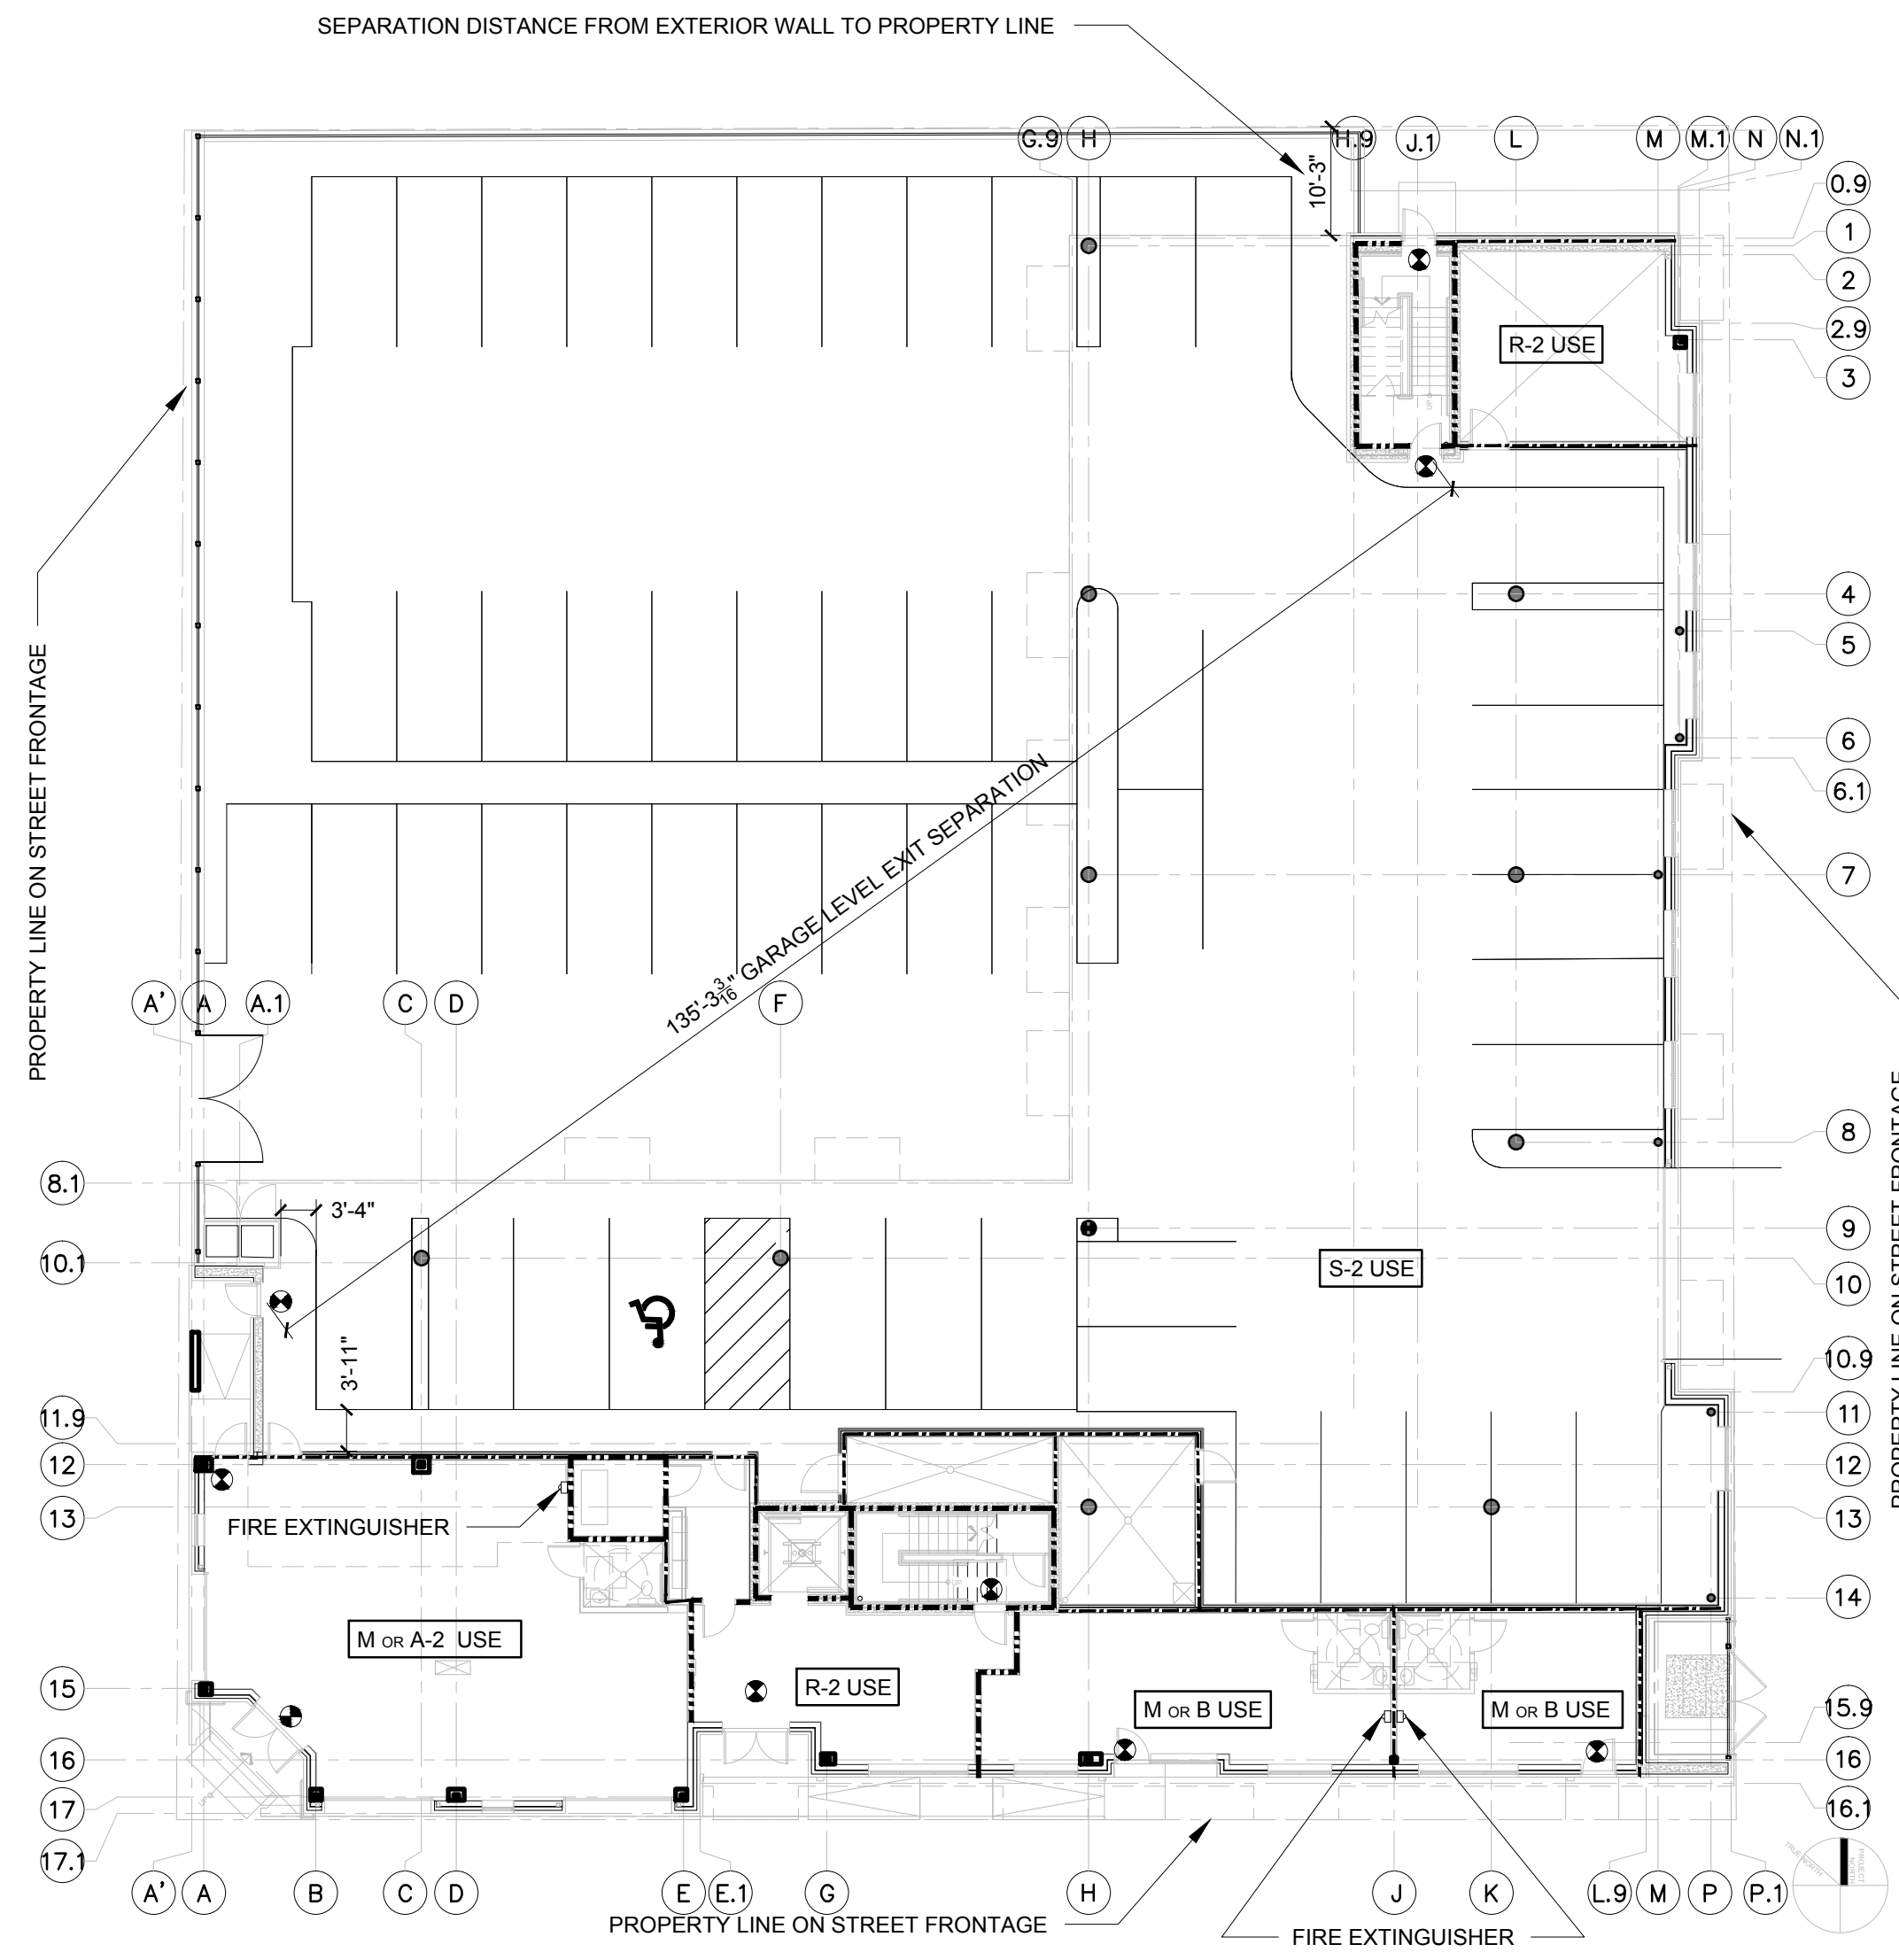

1 FIRST FLOOR CODE PLAN
1/16" = 1'-0"