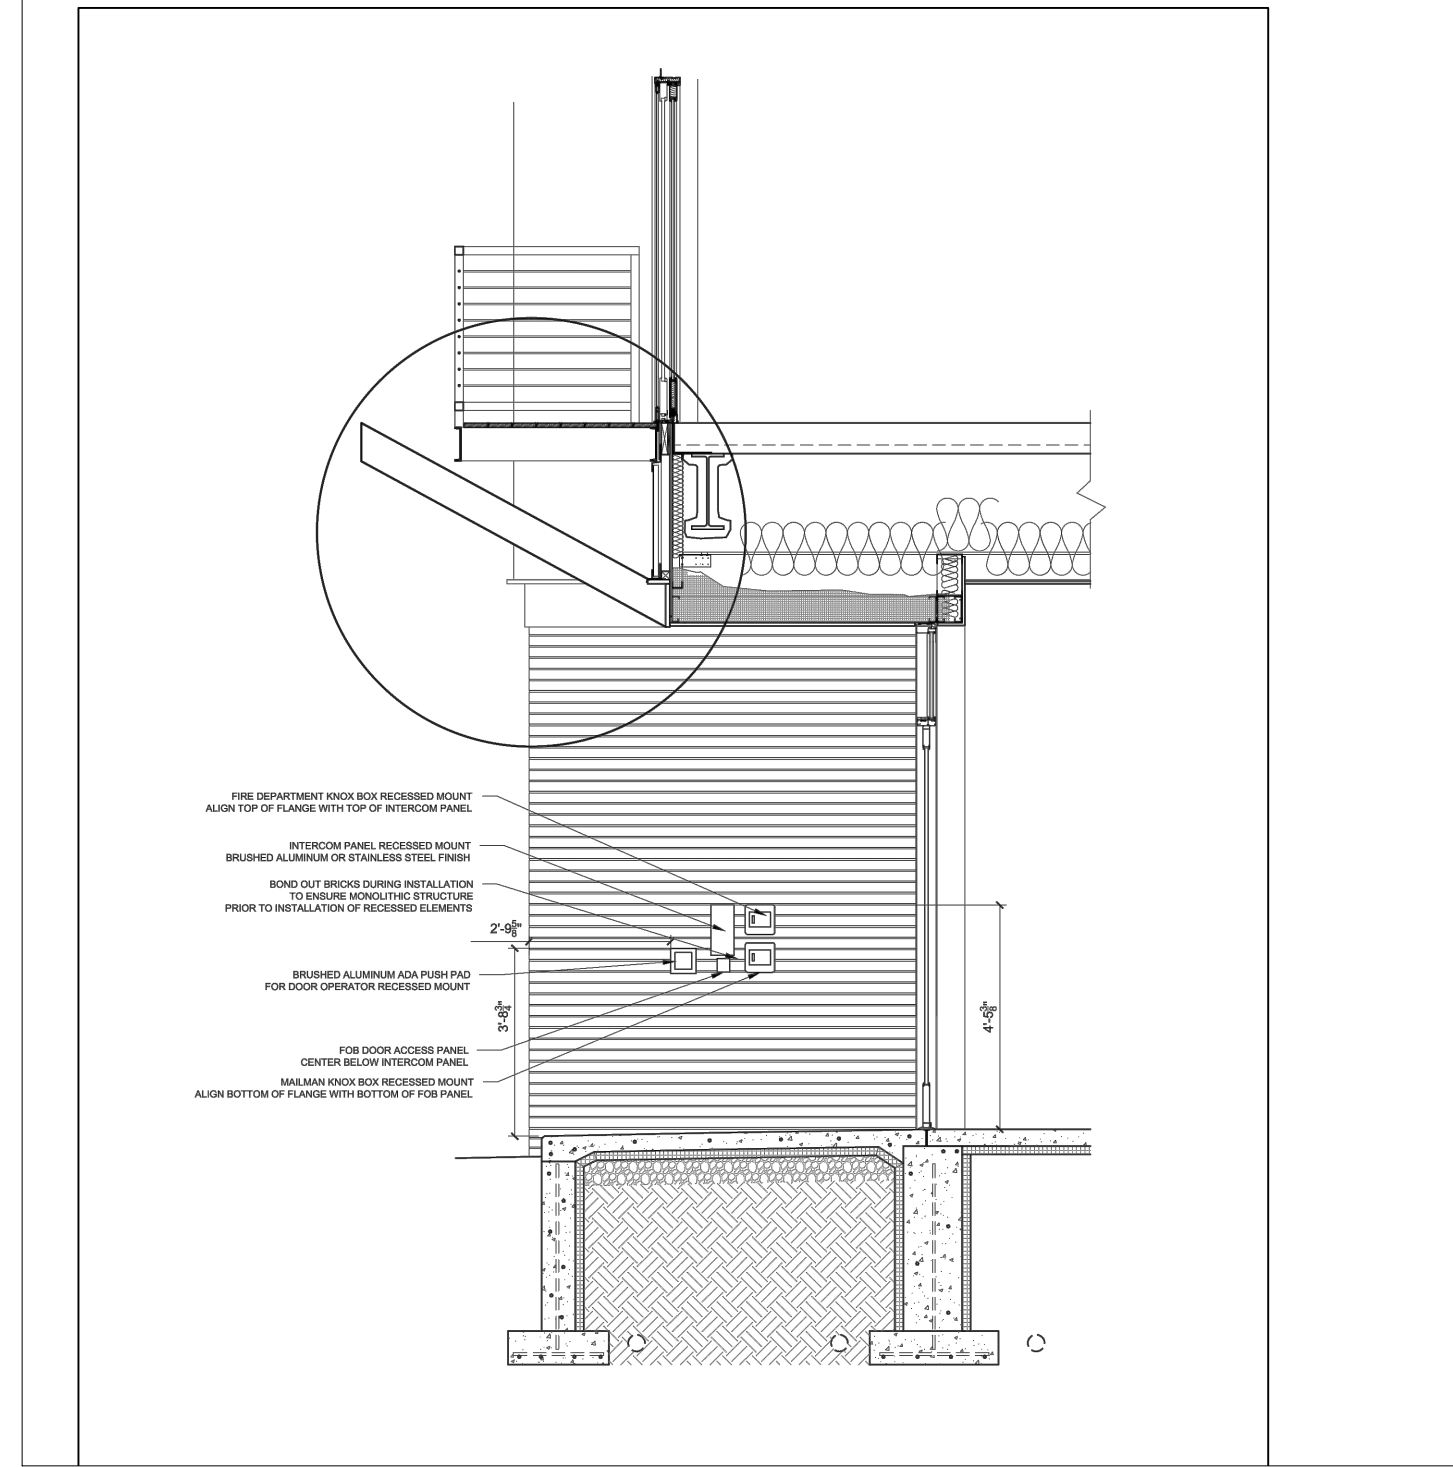

B.H. Milliken
ELECTRICAL CONTRACTORS
175 ANDERSON STREET
PORTLAND, MAINE 04101
207.879.1877

89 ANDERSON STREET
89 ANDERSON STREET
PORTLAND, MAINE

TITLE:
1ST FLOOR
SCALE: 3/16" = 1'
DATE: 07.03.15
SHEET:
E101

Entryway Elevation