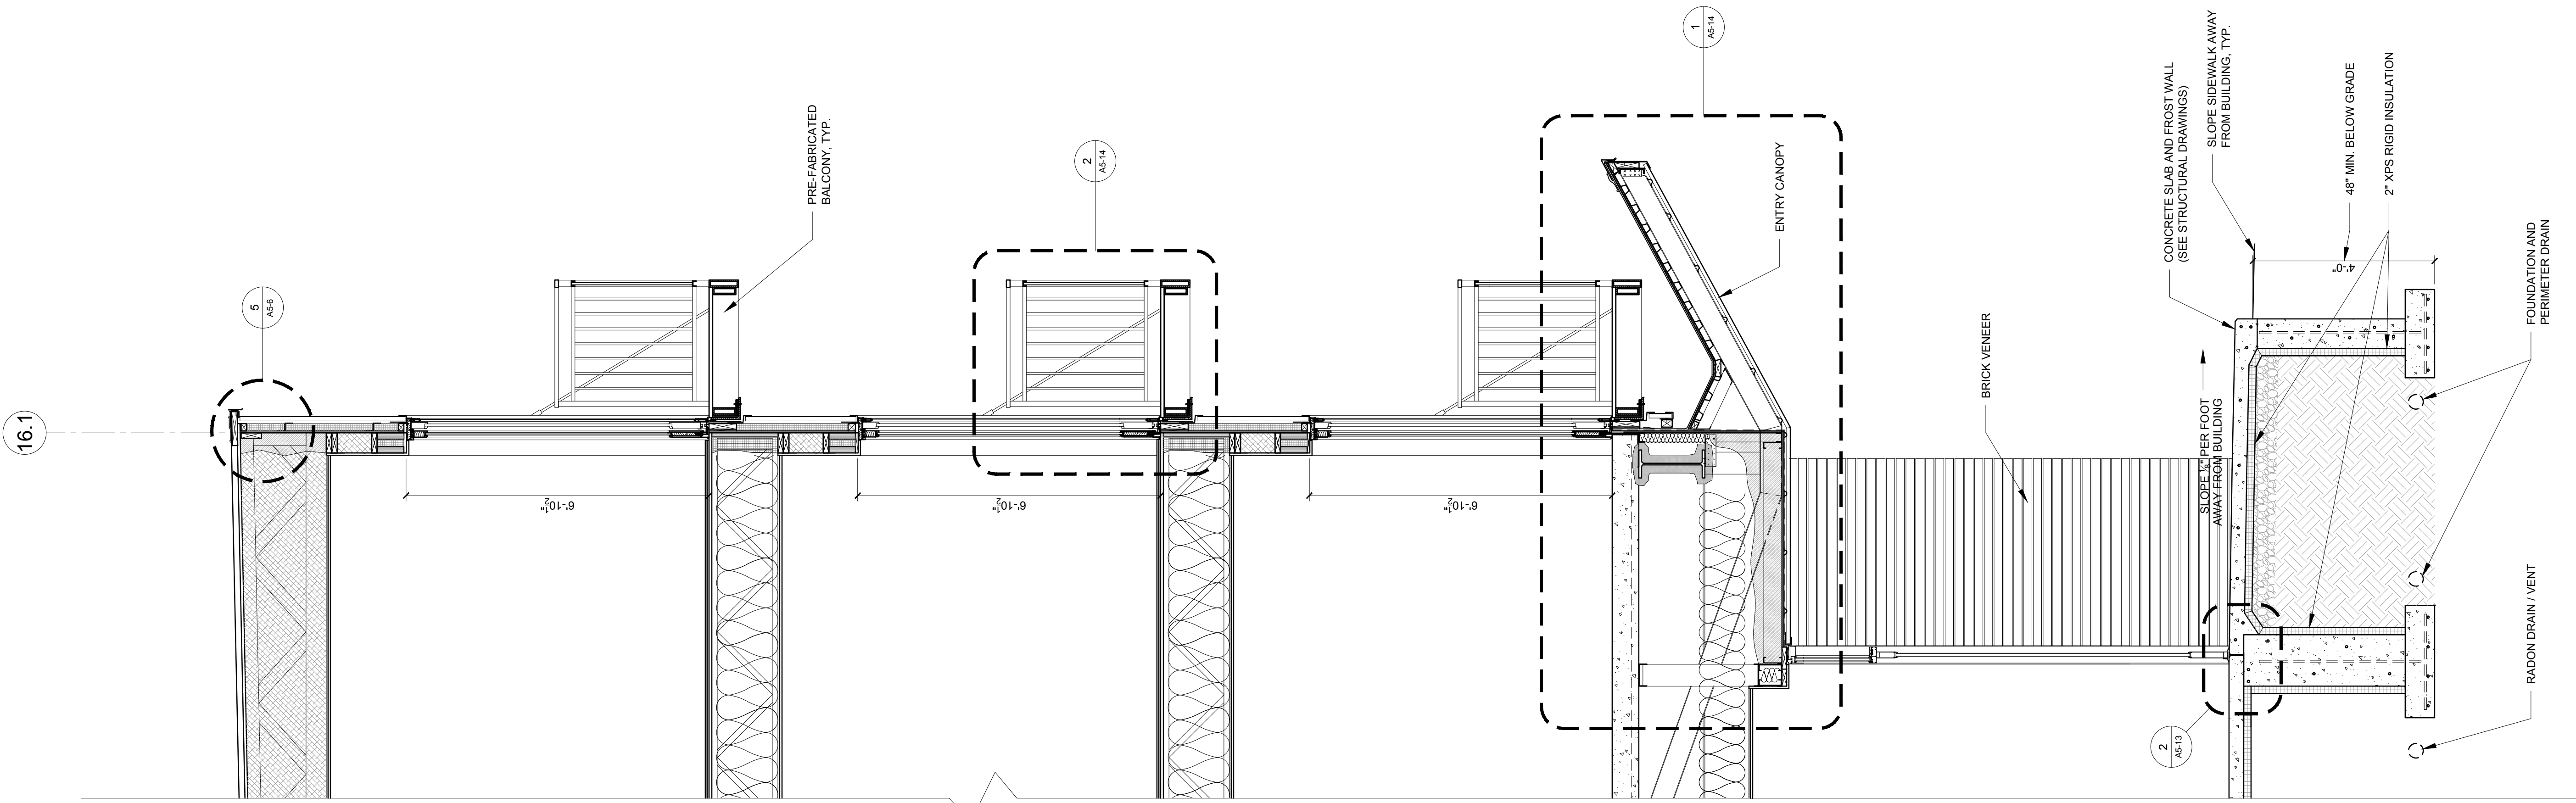

© 2015 RYAN SENATORE ARCHITECTURE

APARTMENTS
89 ANDERSON STREET
PORTLAND, MAINE

CONSULTANTS:
STRUCTURAL:
Structural Integrity
77 Oak Street
Portland, ME 04101
207-774-4614

REVISIONS:

DATE: JULY 3, 2015

PROJECT No. 1415

DRAWN BY: RRT / RJS

CHECKED BY: RJS

SCALE: AS NOTED

SHEET TITLE:

WALL SECTIONS

A5-1

2 WALL SECTIONS
1/2" = 1'-0"