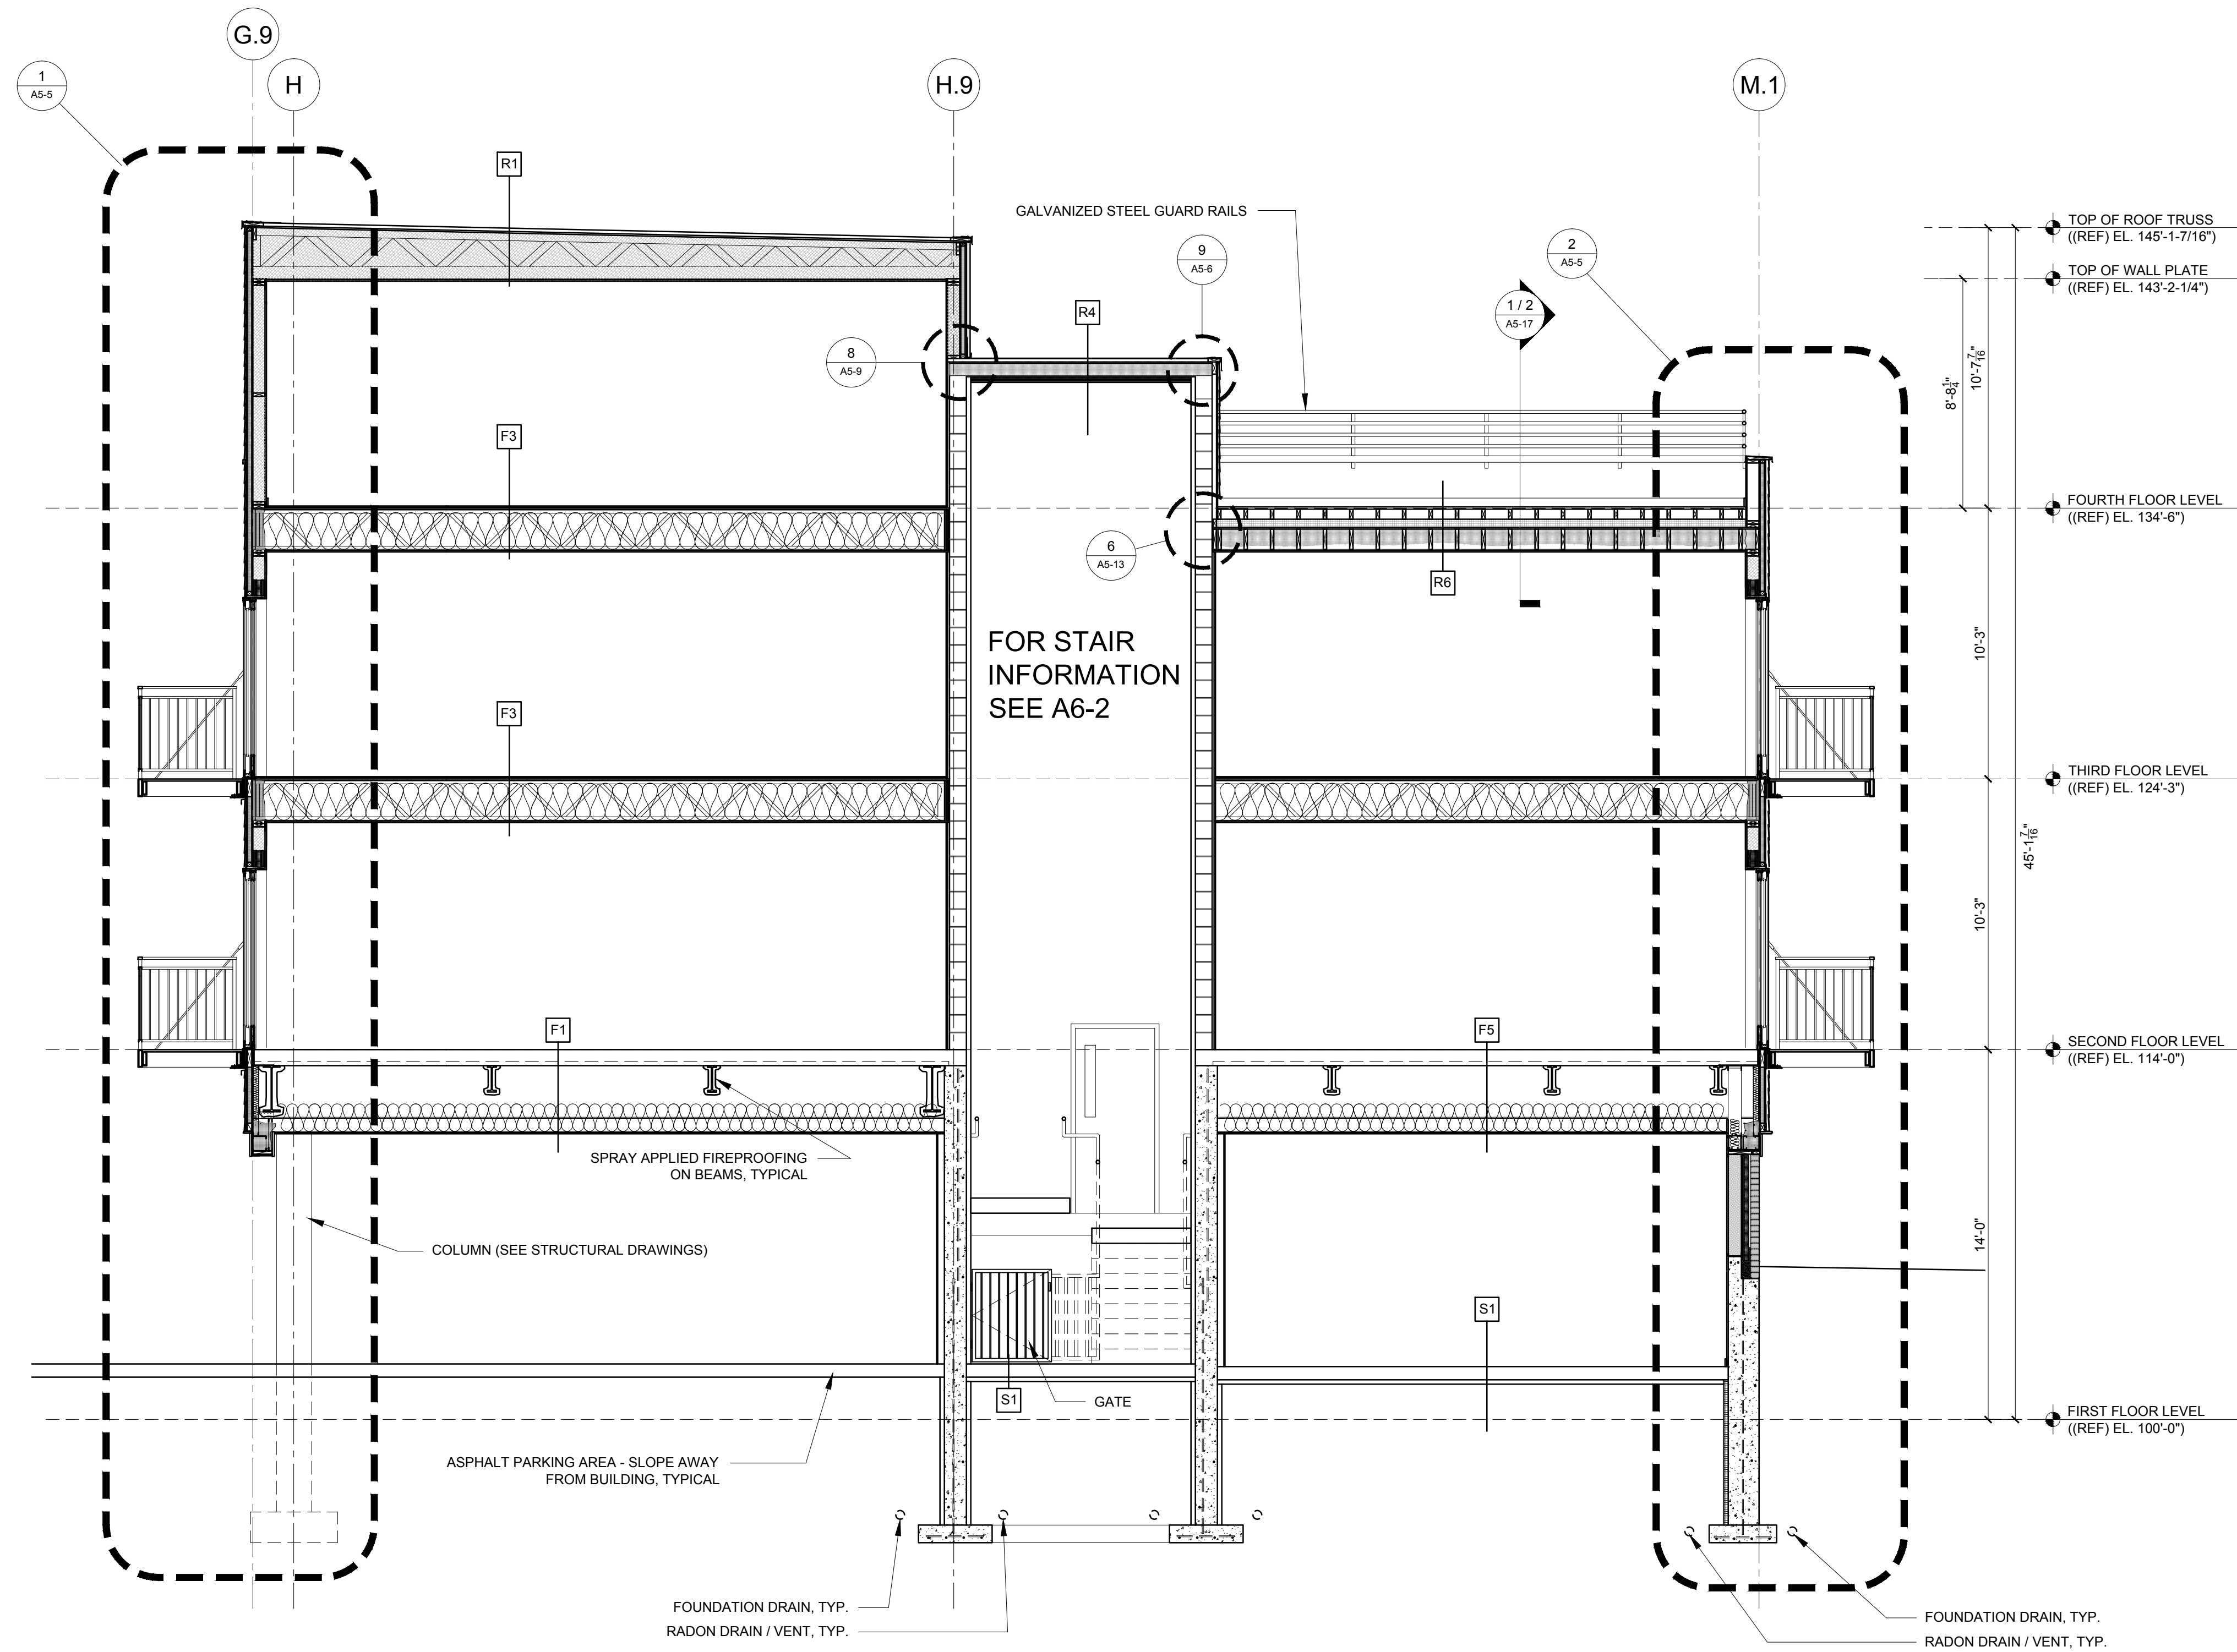

© 2015 RYAN SENATORE ARCHITECTURE

APARTMENTS
89 ANDERSON STREET
PORTLAND, MAINE

CONSULTANTS:
STRUCTURAL:
Structural Integrity
77 Oak Street
Portland, ME 04101
207-774-4614

REVISIONS:

DATE: JULY 3, 2015

PROJECT No. 1415

DRAWN BY: RRT / RJS

CHECKED BY: RJS

SCALE: AS NOTED

SHEET TITLE:
BUILDING
SECTION 7

A3-7

1 BUILDING SECTION
1/4" = 1'-0"