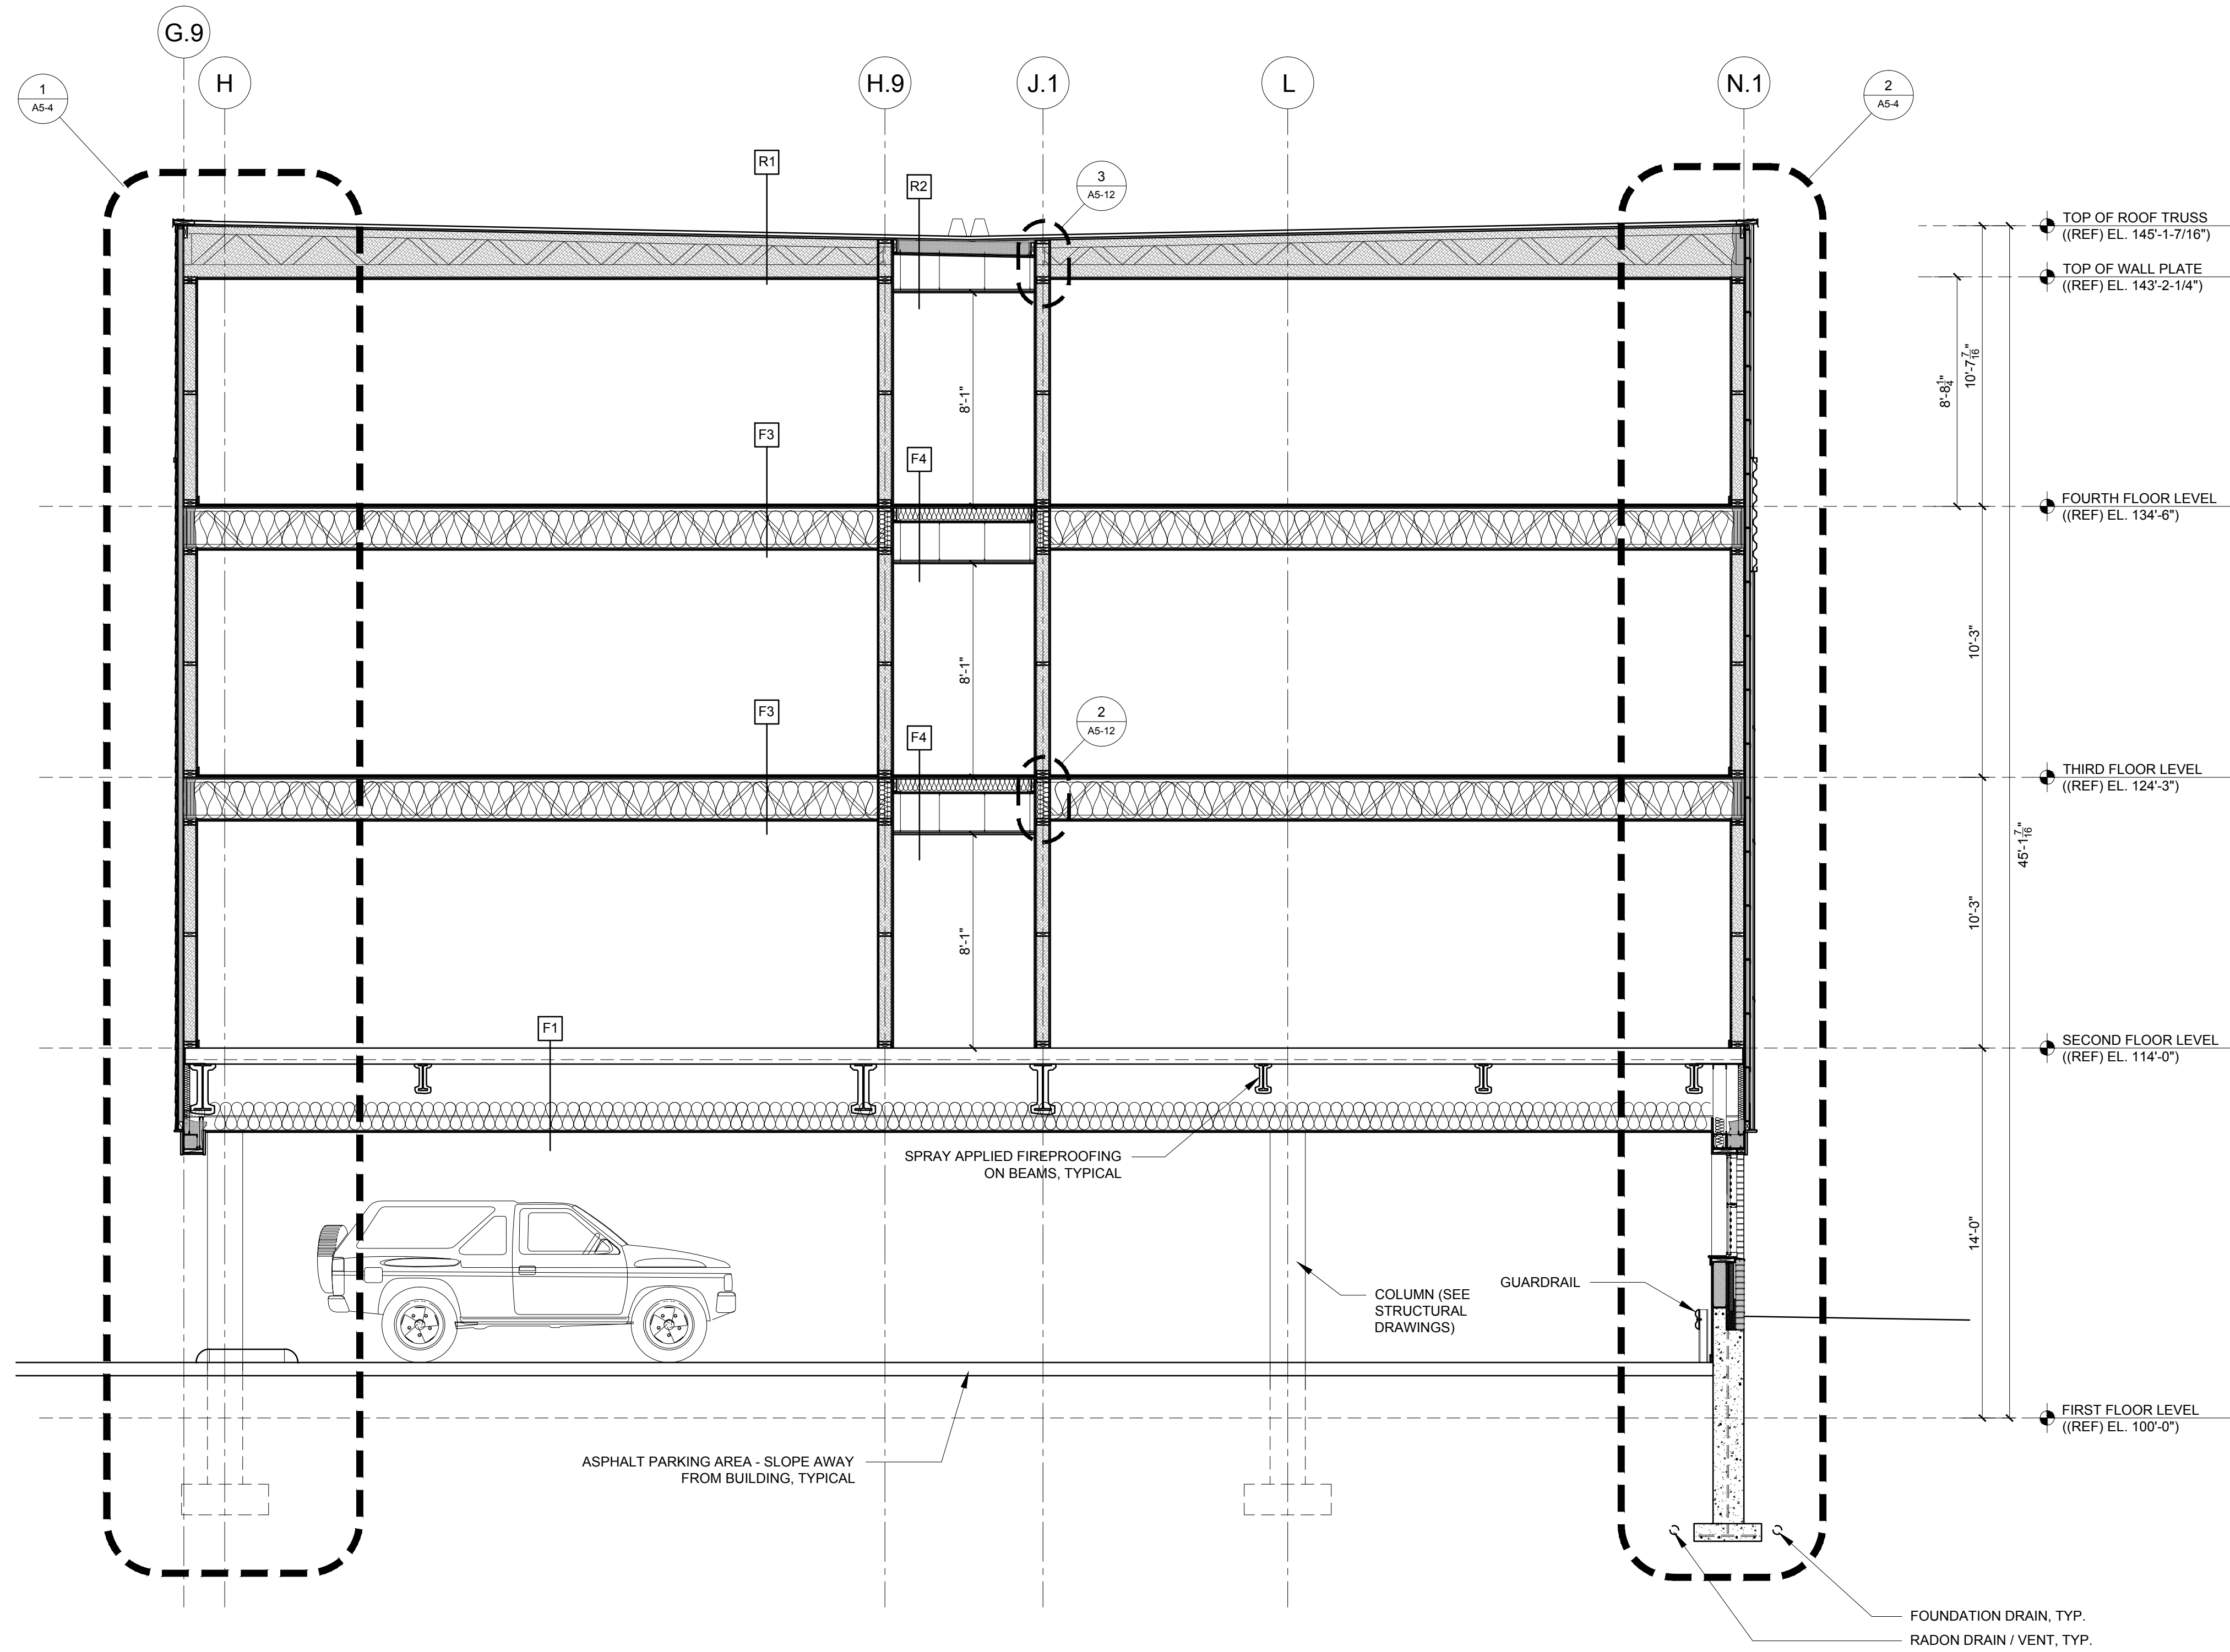

© 2015 RYAN SENATORE ARCHITECTURE

APARTMENTS
89 ANDERSON STREET
PORTLAND, MAINE

CONSULTANTS:
STRUCTURAL:
Structural Integrity
77 Oak Street
Portland, ME 04101
207-774-4614

REVISIONS:

DATE: JULY 3, 2015

PROJECT No. 1415

DRAWN BY: RRT / RJS

CHECKED BY: RJS

SCALE: AS NOTED

SHEET TITLE:
BUILDING
SECTION 6

A3-6

1 BUILDING SECTION
1/4" = 1'-0"