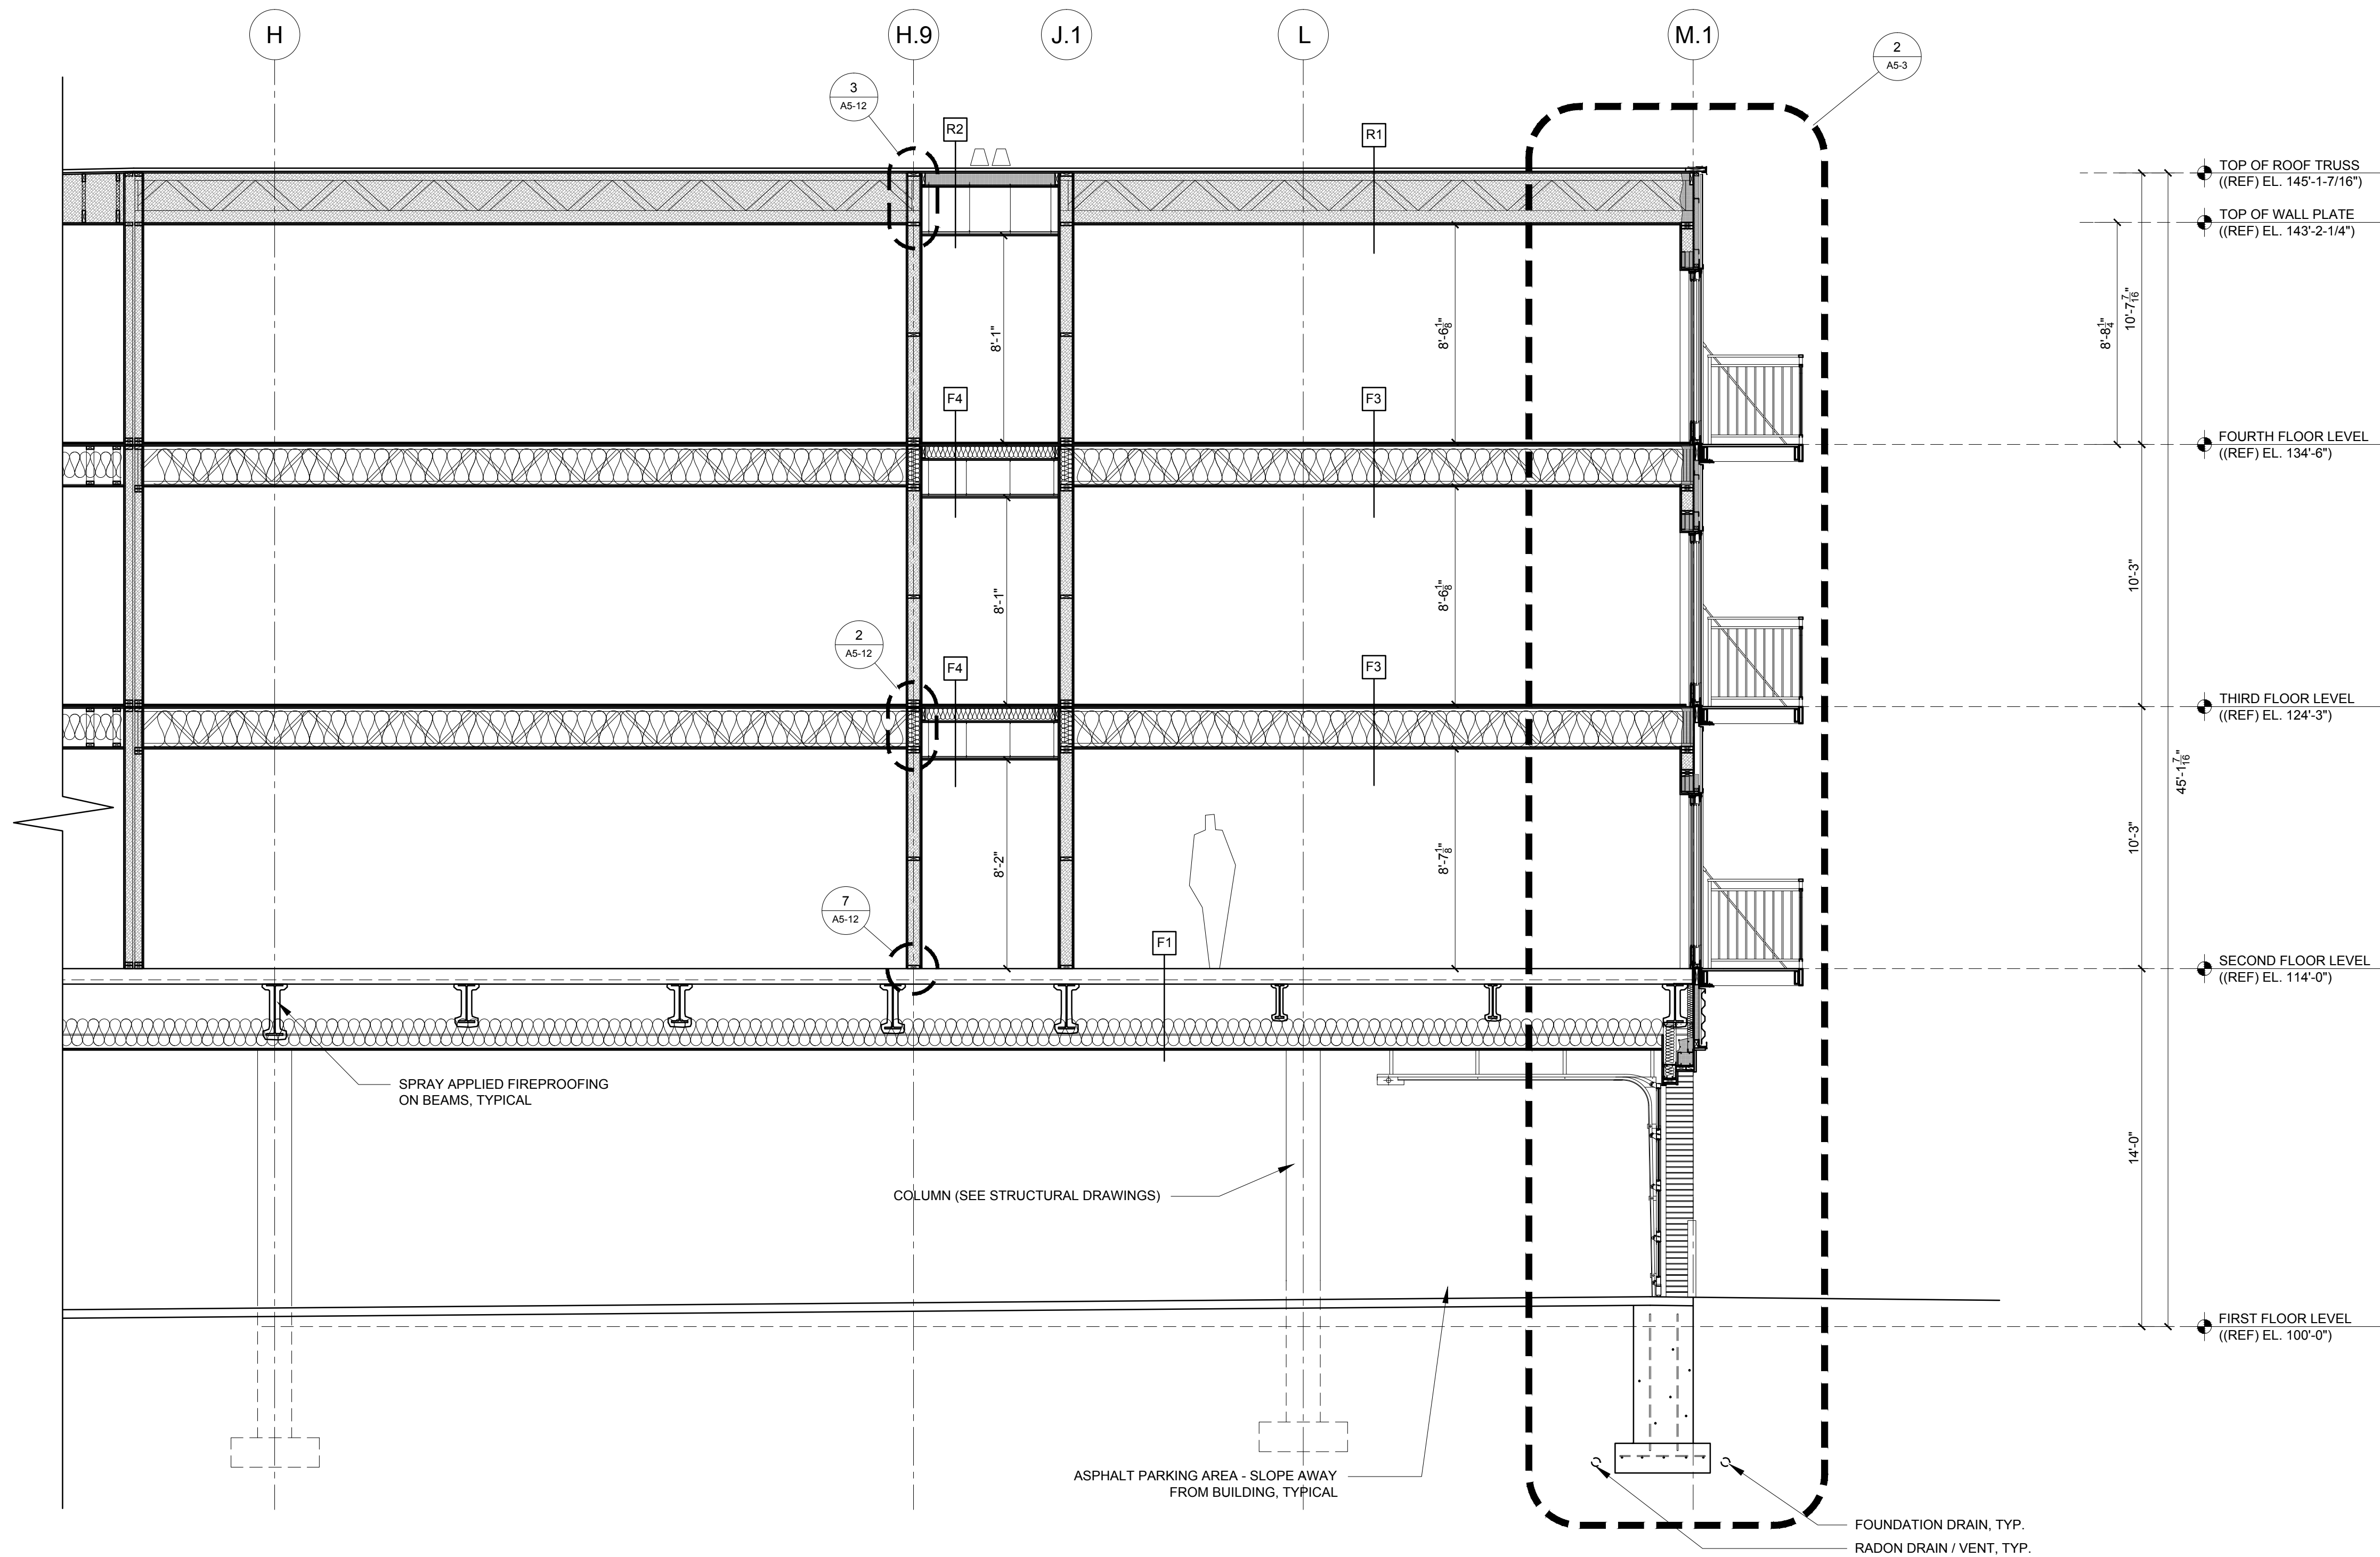

© 2015 RYAN SENATORE ARCHITECTURE

APARTMENTS
89 ANDERSON STREET
PORTLAND, MAINE

CONSULTANTS:
STRUCTURAL:
Structural Integrity
77 Oak Street
Portland, ME 04101
207-774-4614

REVISIONS:

DATE: JULY 3, 2015

PROJECT No. 1415

DRAWN BY: RRT / RJS

CHECKED BY: RJS

SCALE: AS NOTED

SHEET TITLE:
BUILDING
SECTION 5

A3-5A

1 BUILDING SECTION
1/4" = 1'-0"