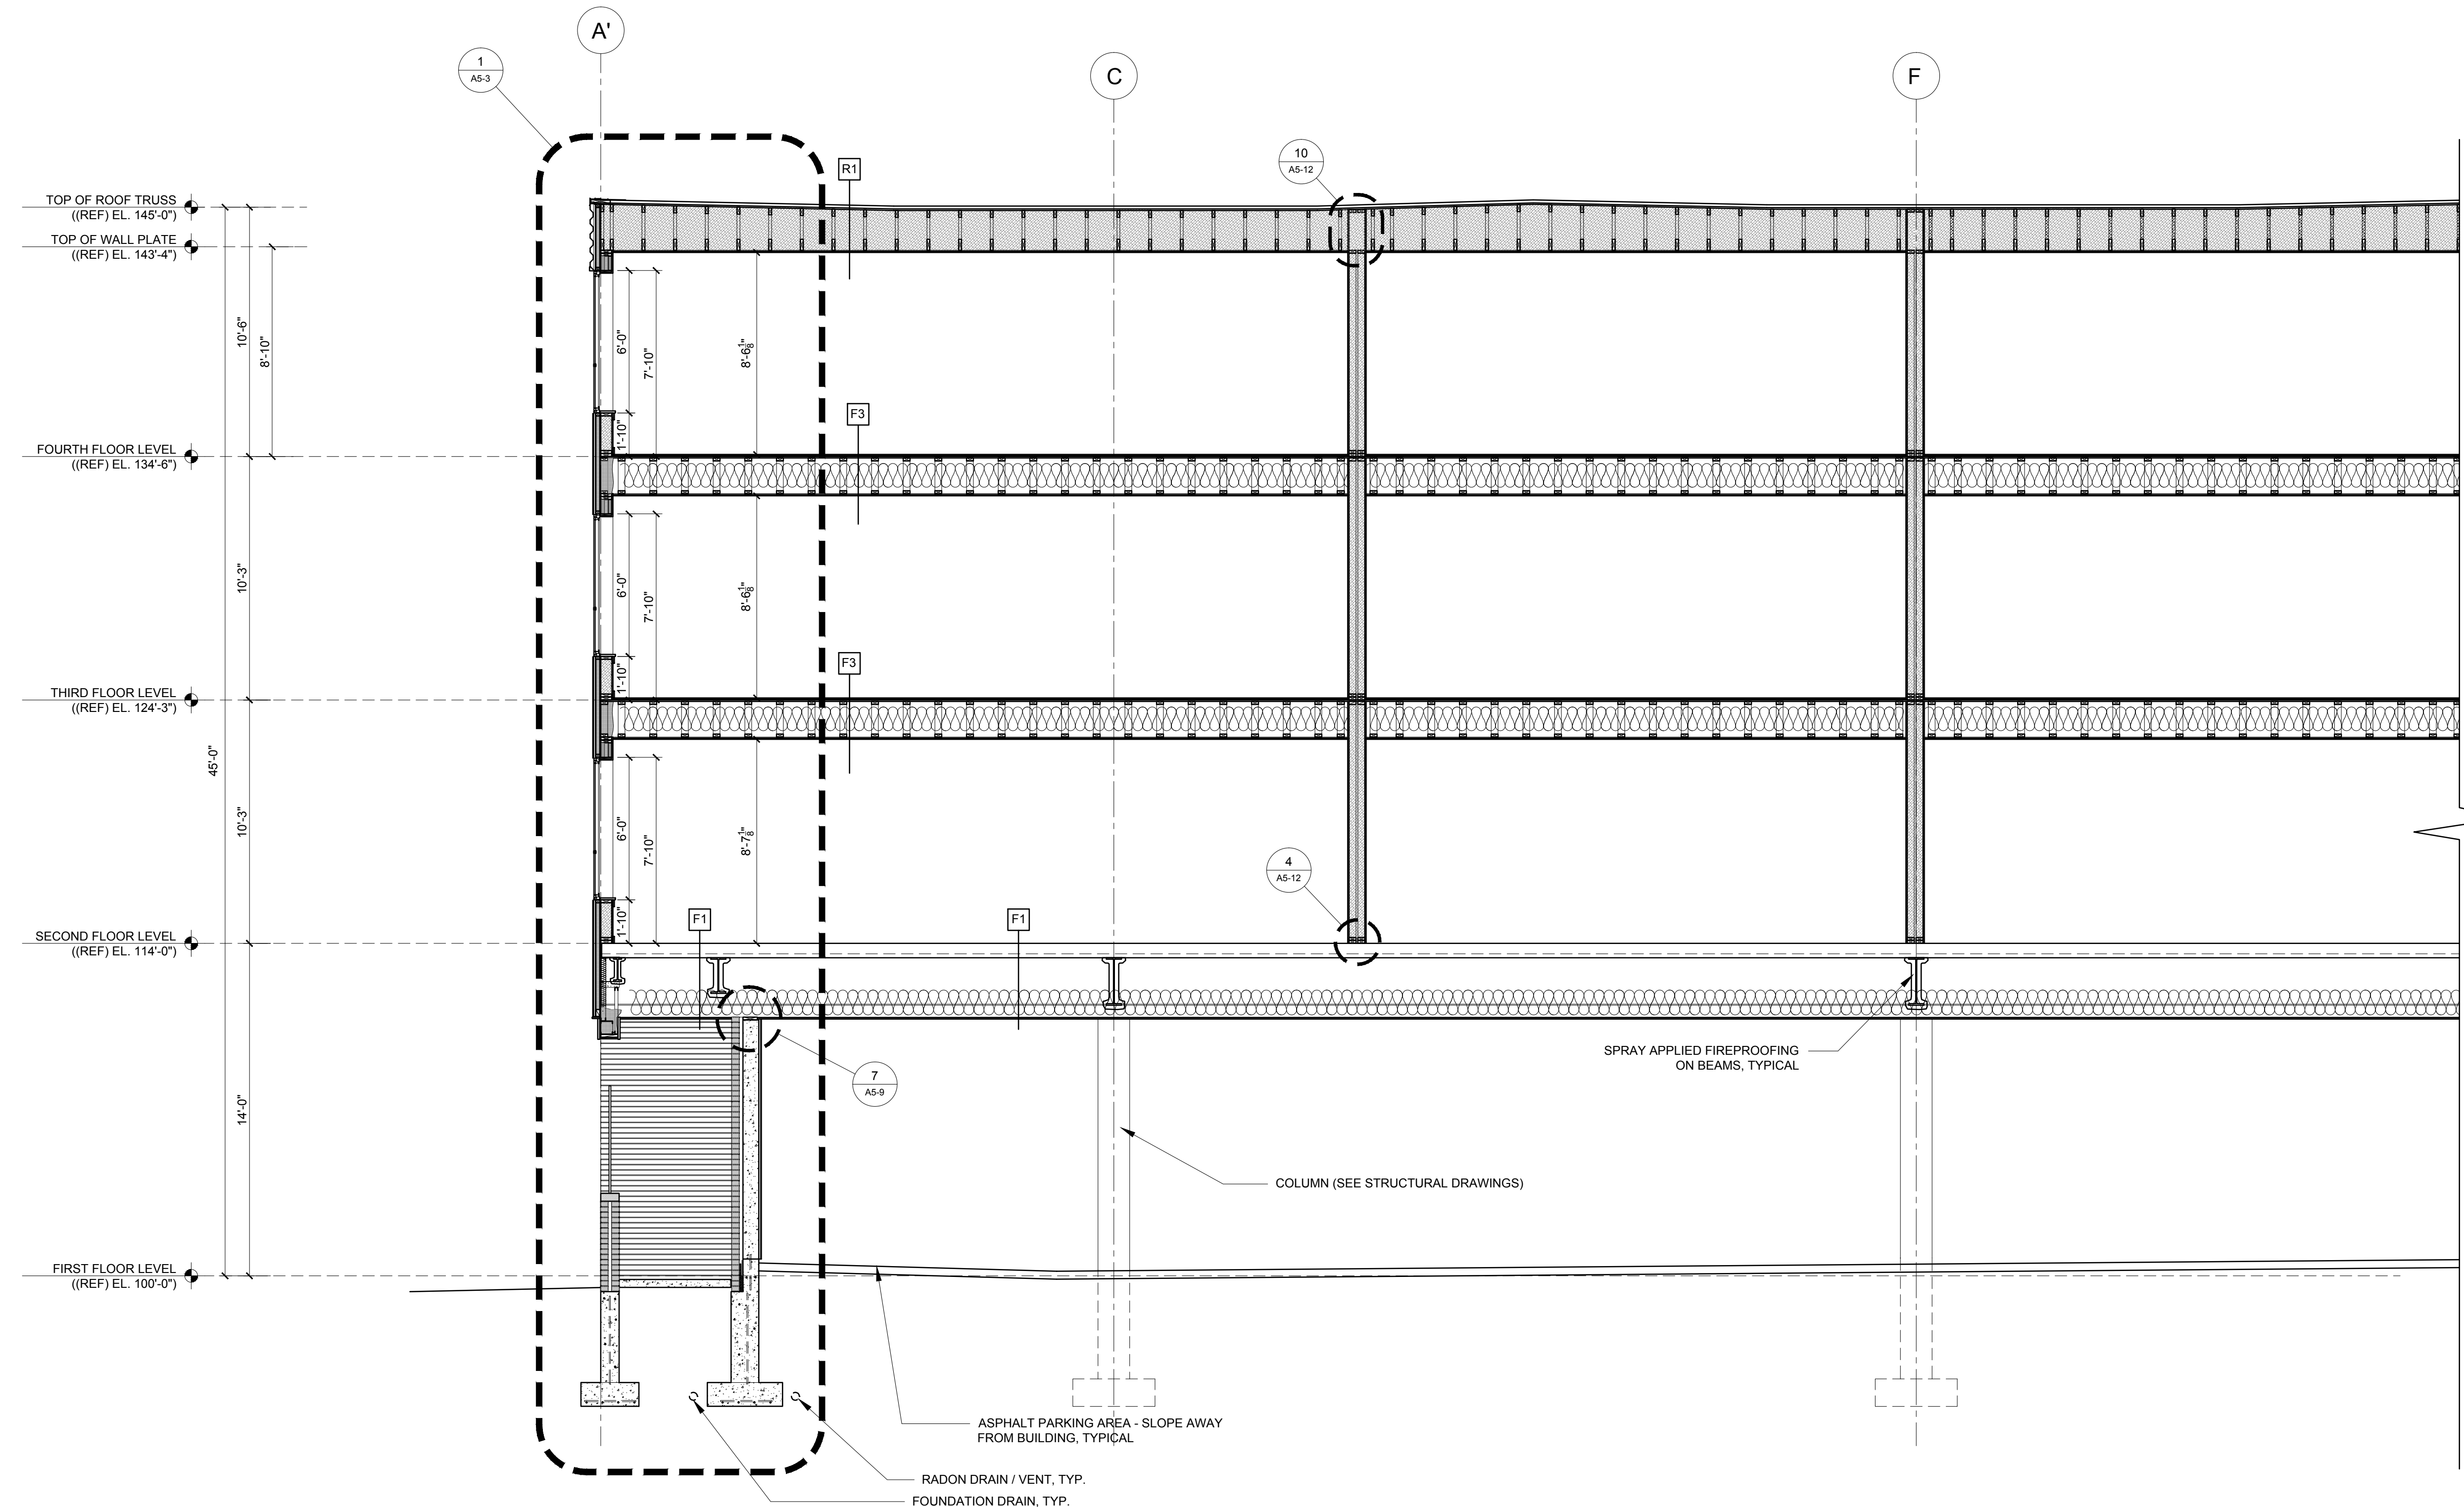

© 2015 RYAN SENATORE ARCHITECTURE

APARTMENTS
89 ANDERSON STREET
PORTLAND, MAINE

CONSULTANTS:
STRUCTURAL:
Structural Integrity
77 Oak Street
Portland, ME 04101
207-774-4614

REVISIONS:

DATE: JULY 3, 2015

PROJECT No. 1415

DRAWN BY: RRT / RJS

CHECKED BY: RJS

SCALE: AS NOTED

SHEET TITLE:
BUILDING
SECTION 5
PART A

A3-5

1 BUILDING SECTION
1/8" = 1'-0"