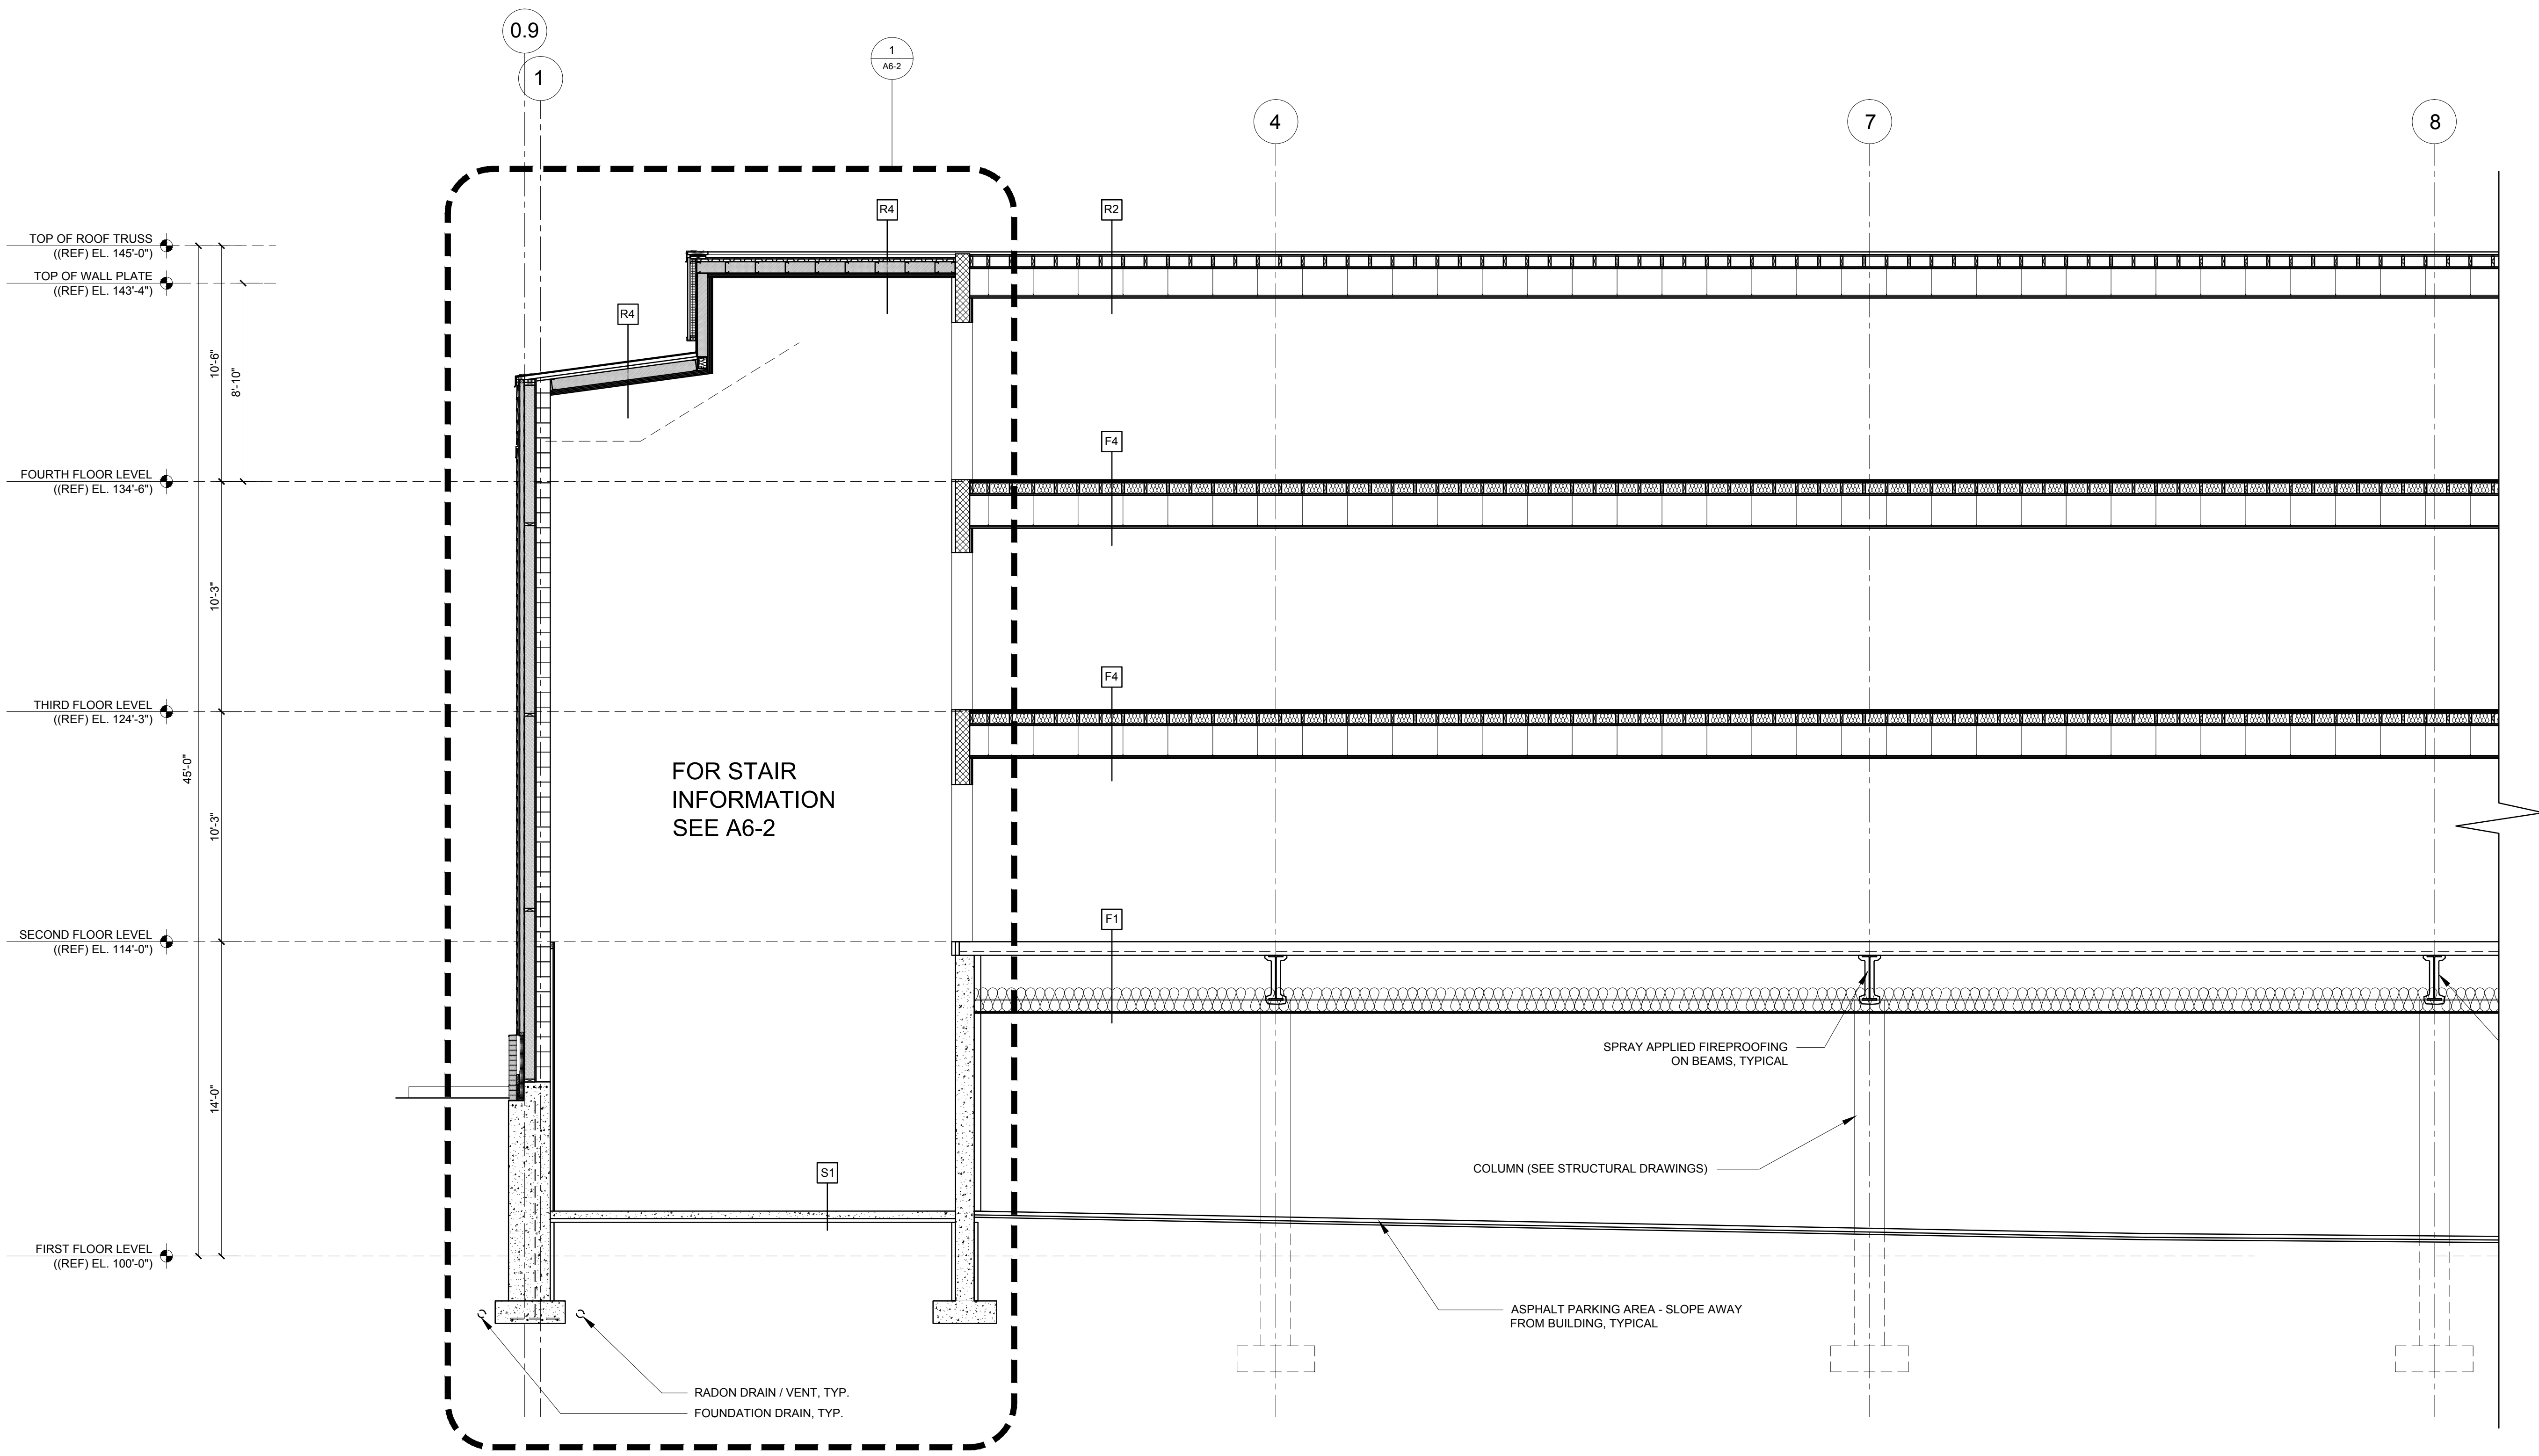

© 2015 RYAN SENATORE ARCHITECTURE

APARTMENTS
89 ANDERSON STREET
PORTLAND, MAINE

CONSULTANTS:
STRUCTURAL:
Structural Integrity
77 Oak Street
Portland, ME 04101
207-774-4614

REVISIONS:

DATE: JULY 3, 2015

PROJECT No. 1415

DRAWN BY: RRT / RJS

CHECKED BY: RJS

SCALE: AS NOTED

SHEET TITLE:
BUILDING
SECTION 4
PART A

A3-4

1 BUILDING SECTION
1/4" = 1'-0"