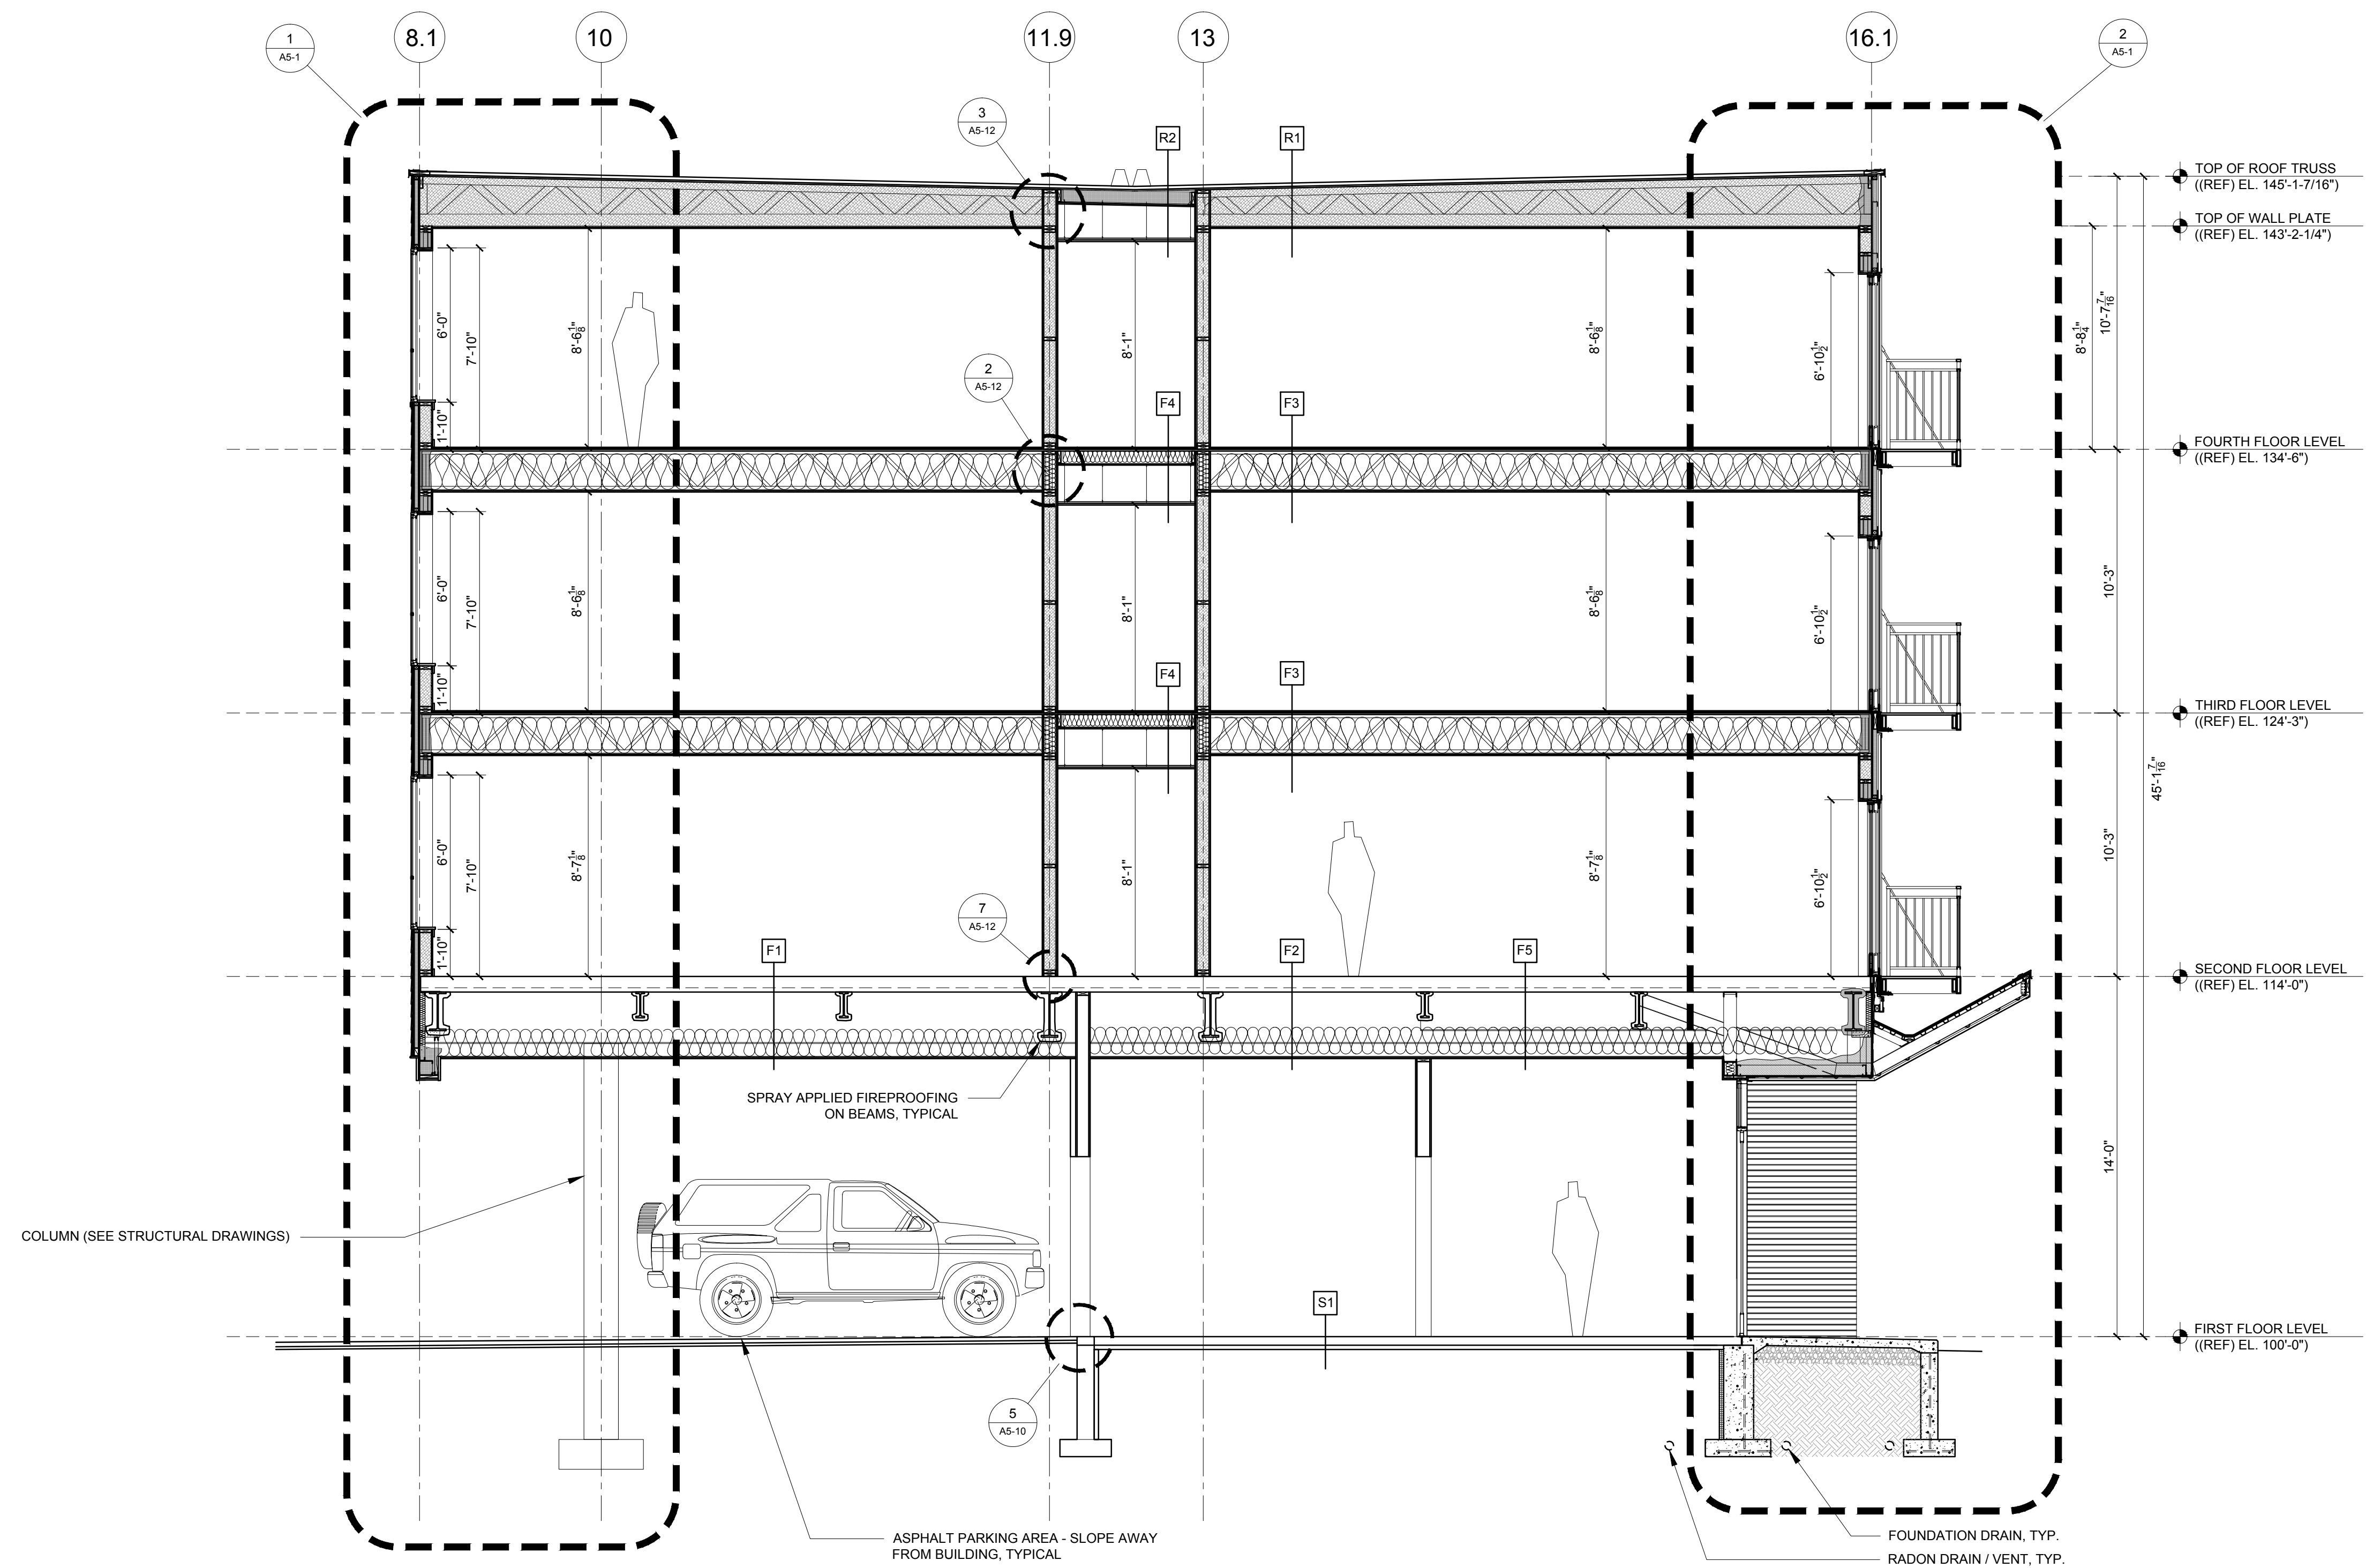

© 2015 RYAN SENATORE ARCHITECTURE

APARTMENTS
89 ANDERSON STREET
PORTLAND, MAINE

CONSULTANTS:
STRUCTURAL:
Structural Integrity
77 Oak Street
Portland, ME 04101
207-774-4614

REVISIONS:

DATE: JULY 3, 2015

PROJECT No. 1415

DRAWN BY: RRT / RJS

CHECKED BY: RJS

SCALE: AS NOTED

SHEET TITLE:
BUILDING
SECTION 2

A3-2

1 BUILDING SECTION
1/4" = 1'-0"