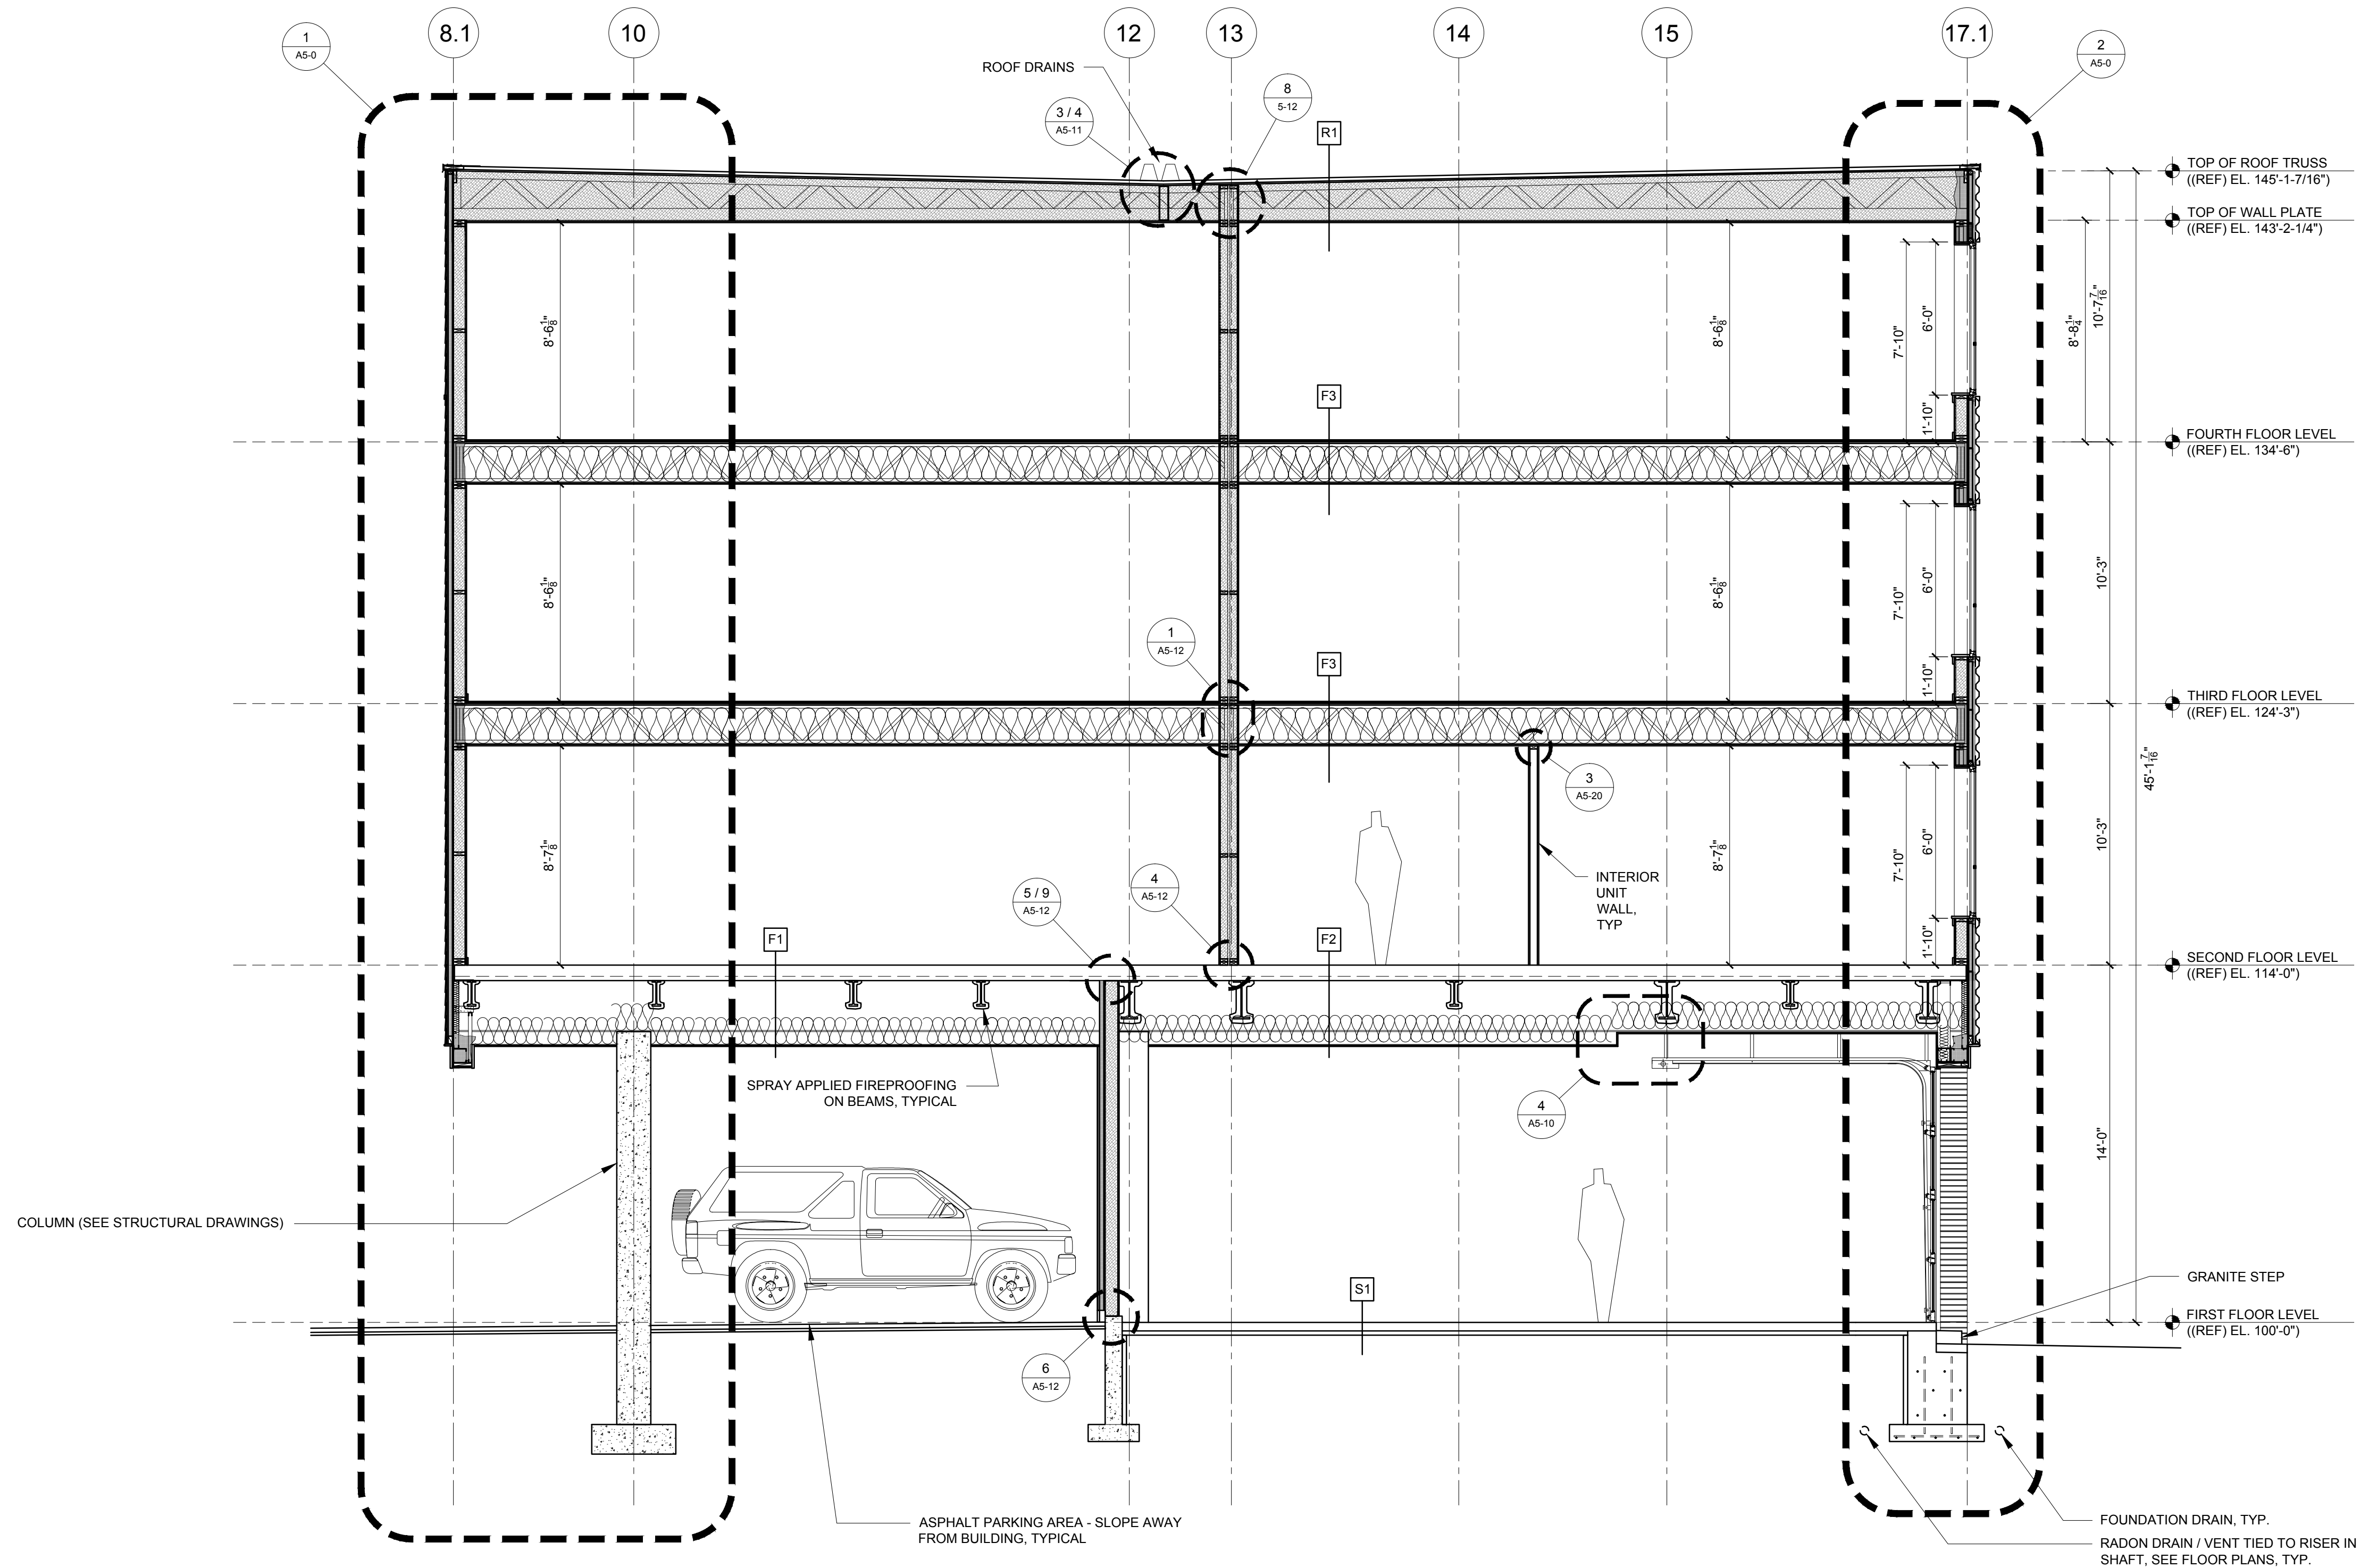

© 2015 RYAN SENATORE ARCHITECTURE

APARTMENTS
89 ANDERSON STREET
PORTLAND, MAINE

CONSULTANTS:
STRUCTURAL:
Structural Integrity
77 Oak Street
Portland, ME 04101
207-774-4614

REVISIONS:

DATE: JULY 3, 2015

PROJECT No. 1415

DRAWN BY: RRT / RJS

CHECKED BY: RJS

SCALE: AS NOTED

SHEET TITLE:
BUILDING
SECTION 1

A3-1

1 BUILDING SECTION
1/4" = 1'-0"