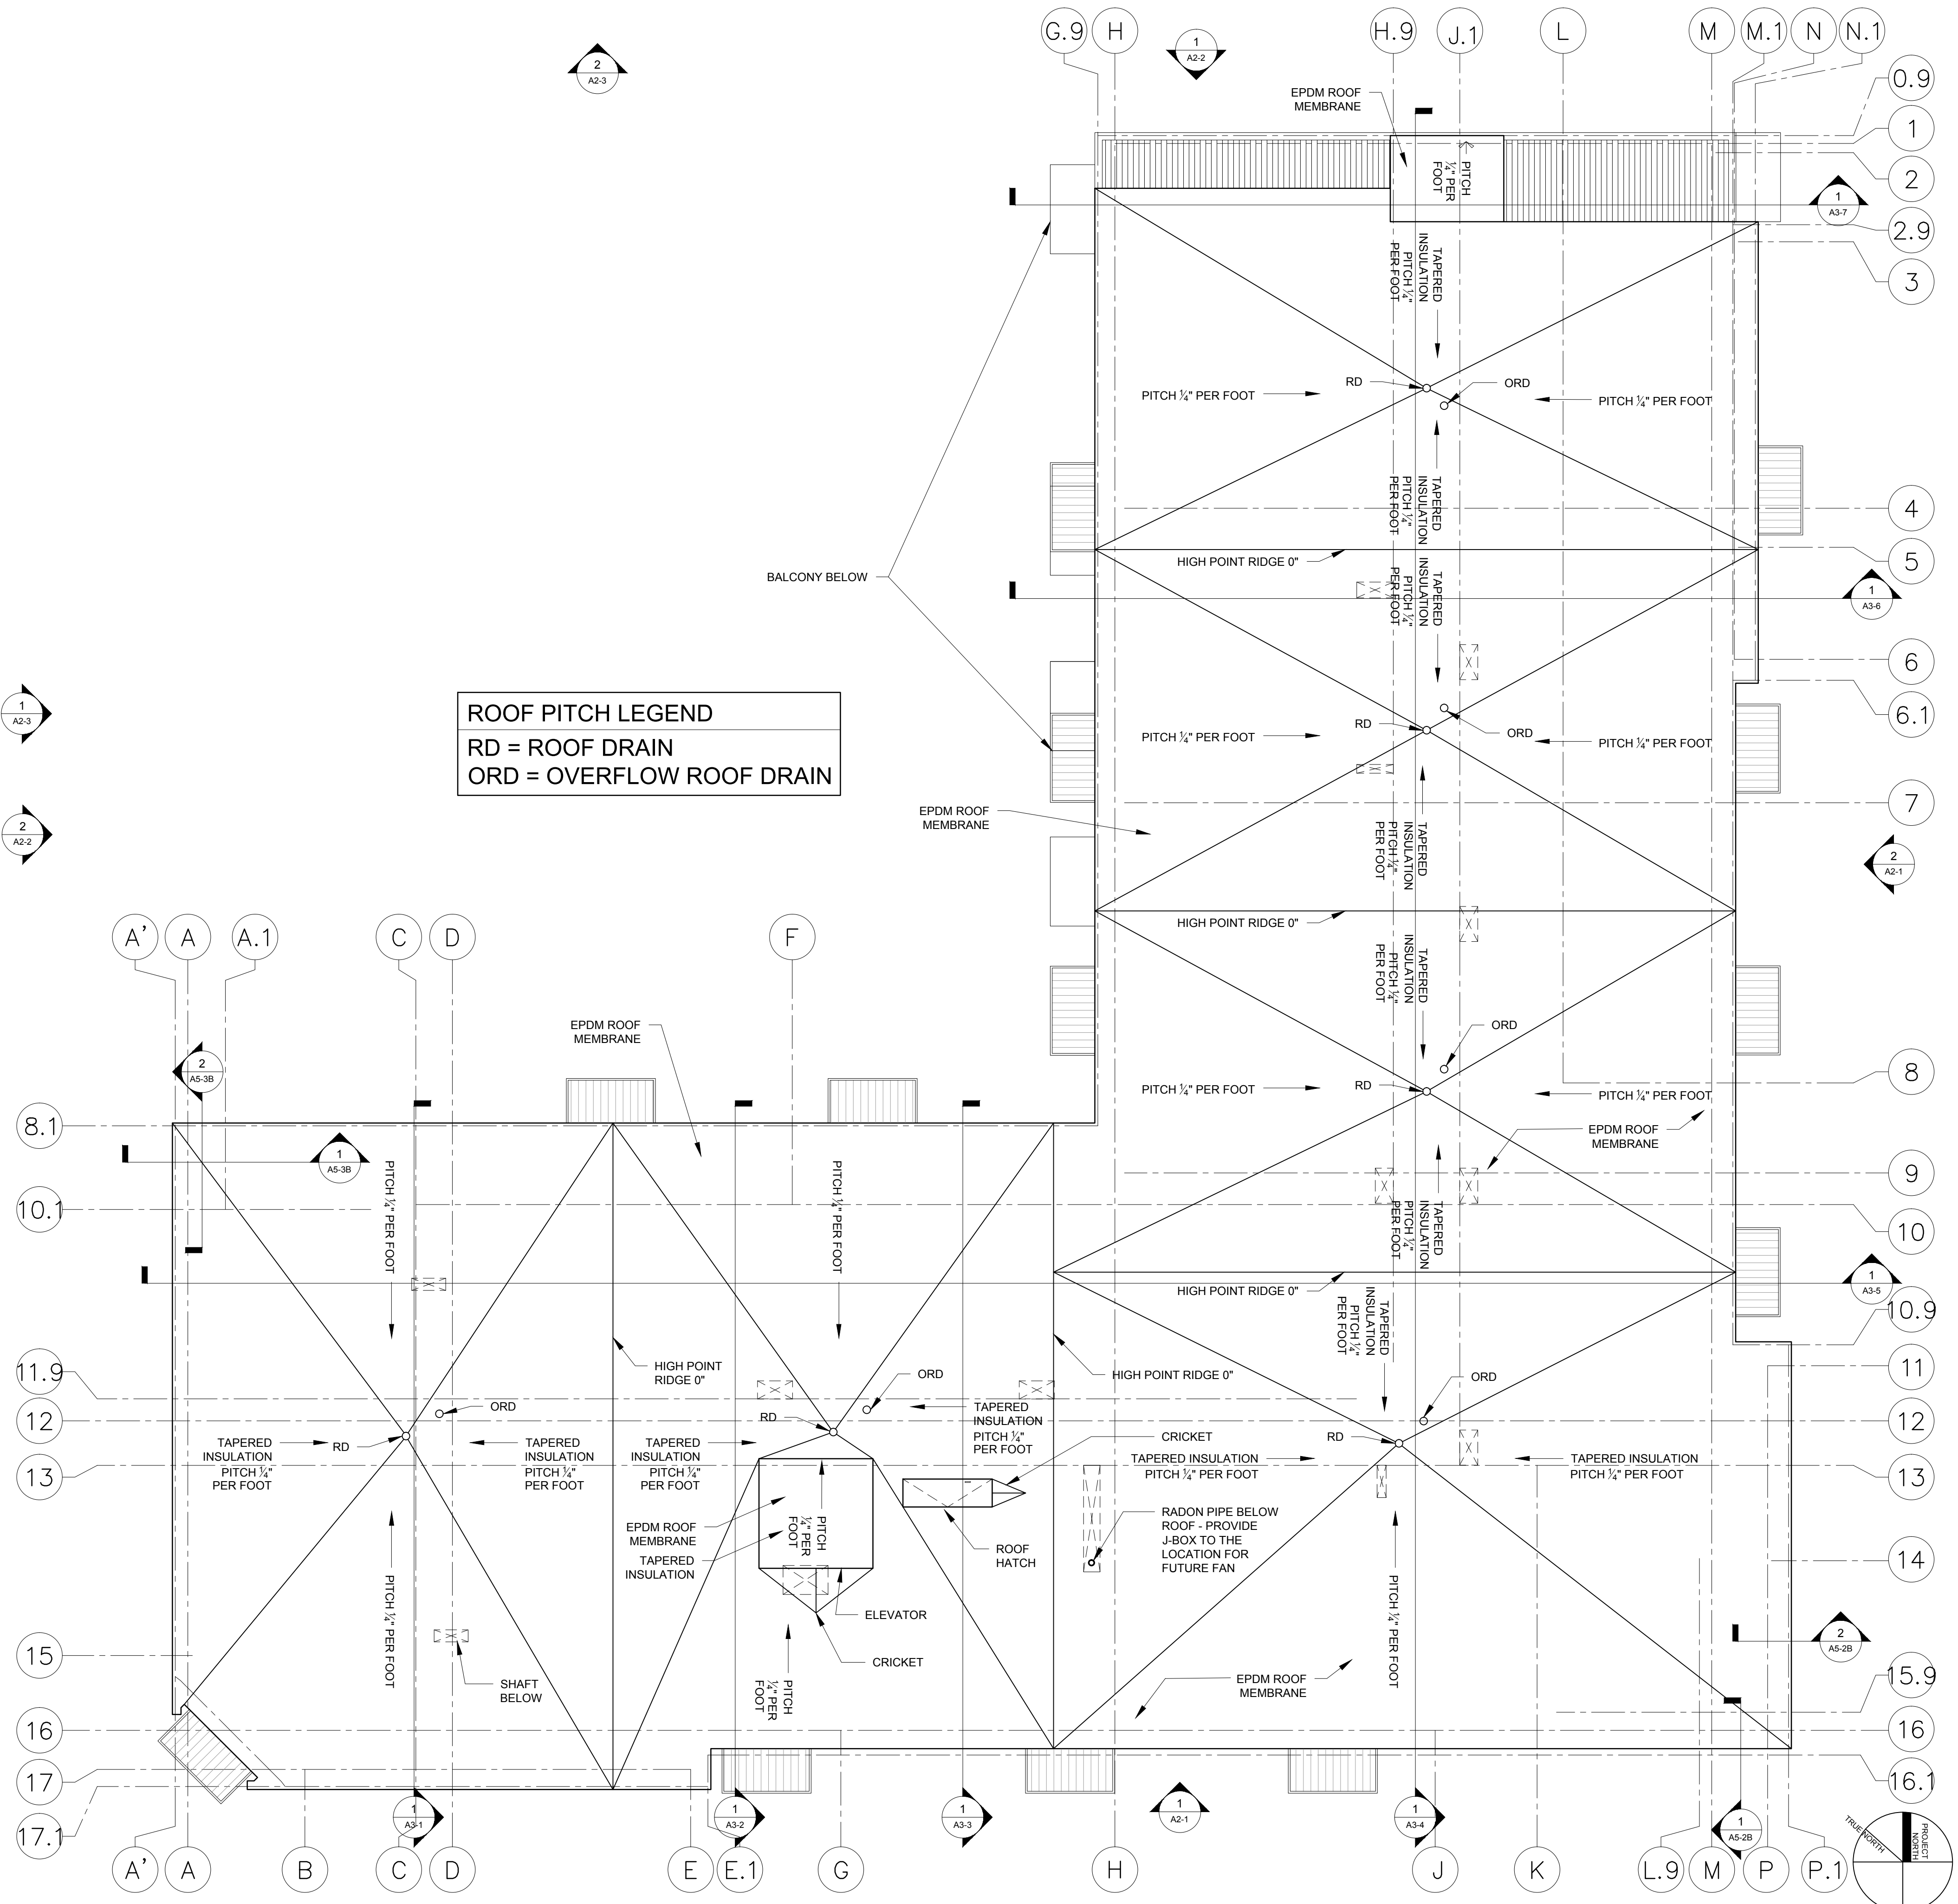

REVISIONS:

DATE: JULY 3, 2015

PROJECT No. 1415

DRAWN BY: RRT / RJS

CHECKED BY: RJS

SCALE: AS NOTED

SHEET TITLE:

ROOF PITCH
PLAN

A1-5A

1 ROOF PITCH PLAN
1/8" = 1'-0"