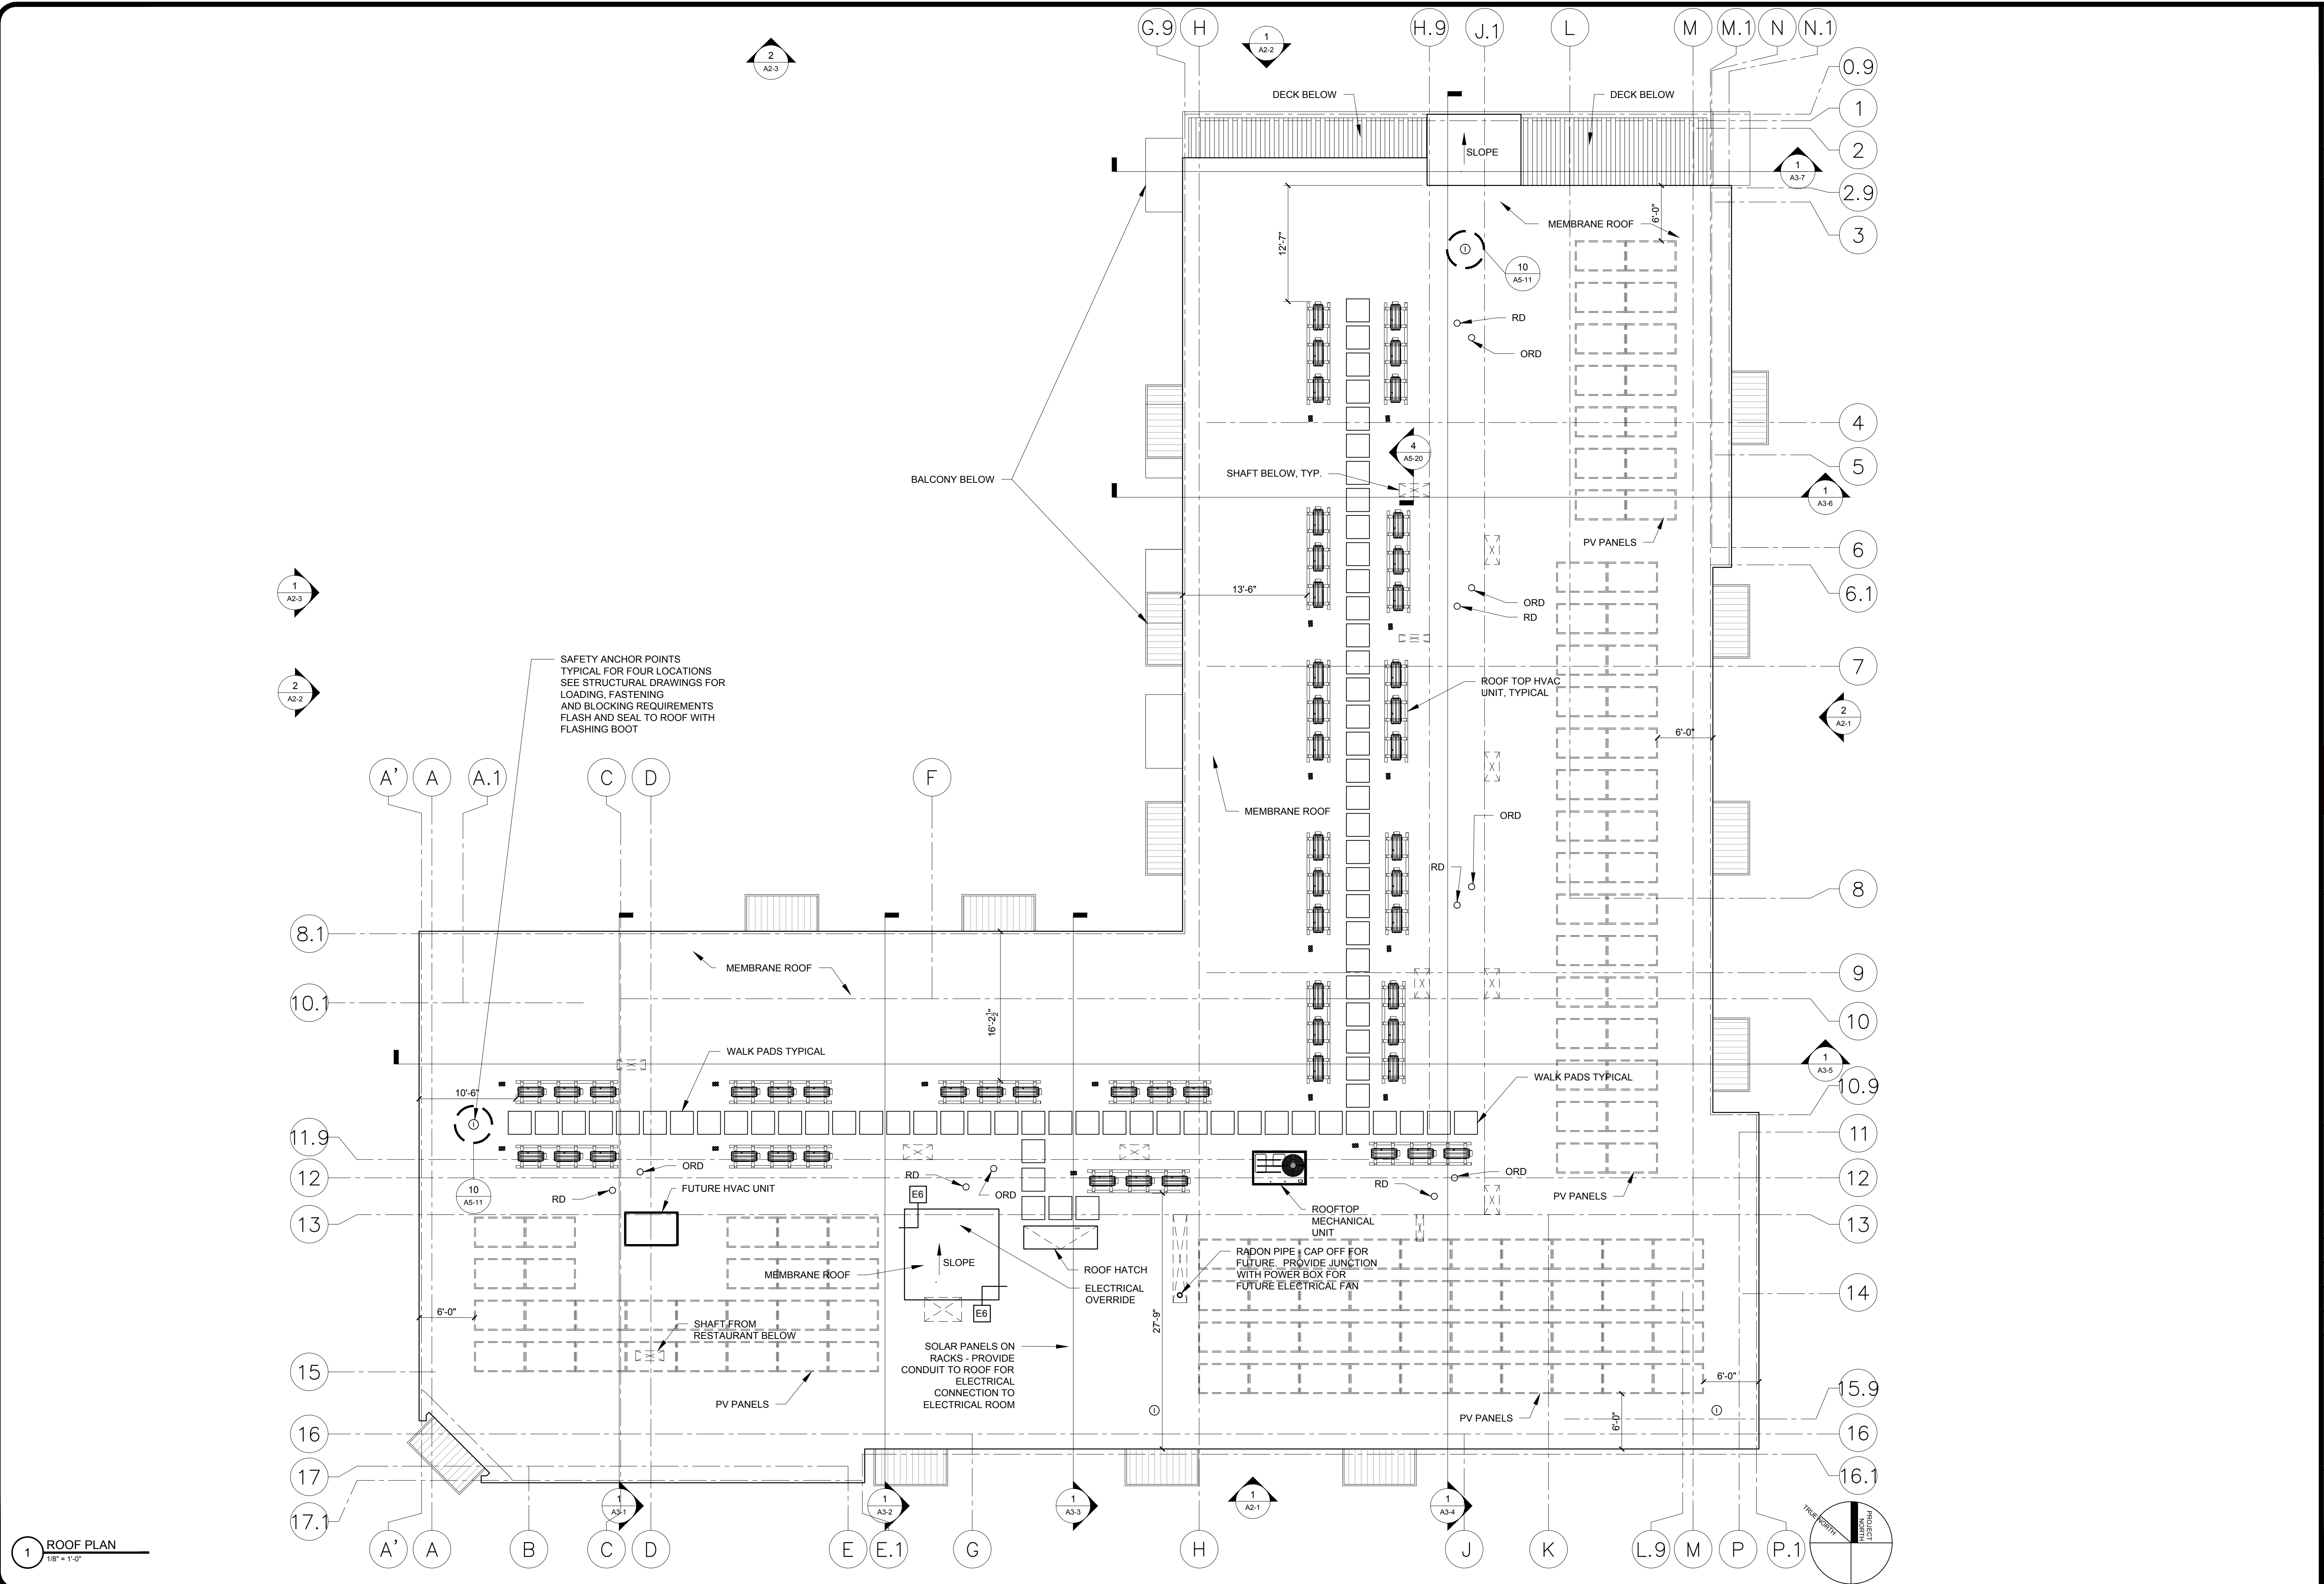

© 2015 RYAN SENATORE ARCHITECTURE

APARTMENTS
89 ANDERSON STREET
PORTLAND, MAINE

CONSULTANTS:

STRUCTURAL:
Structural Integrity
77 Oak Street
Portland, ME 04101
207-774-4614

REVISIONS:

DATE: JULY 3, 2015

PROJECT No. 1415

DRAWN BY: RRT / RJS

CHECKED BY: RJS

SCALE: AS NOTED

SHEET TITLE:
ROOF PLAN

A1-5

1 ROOF PLAN
1/8" = 1'-0"