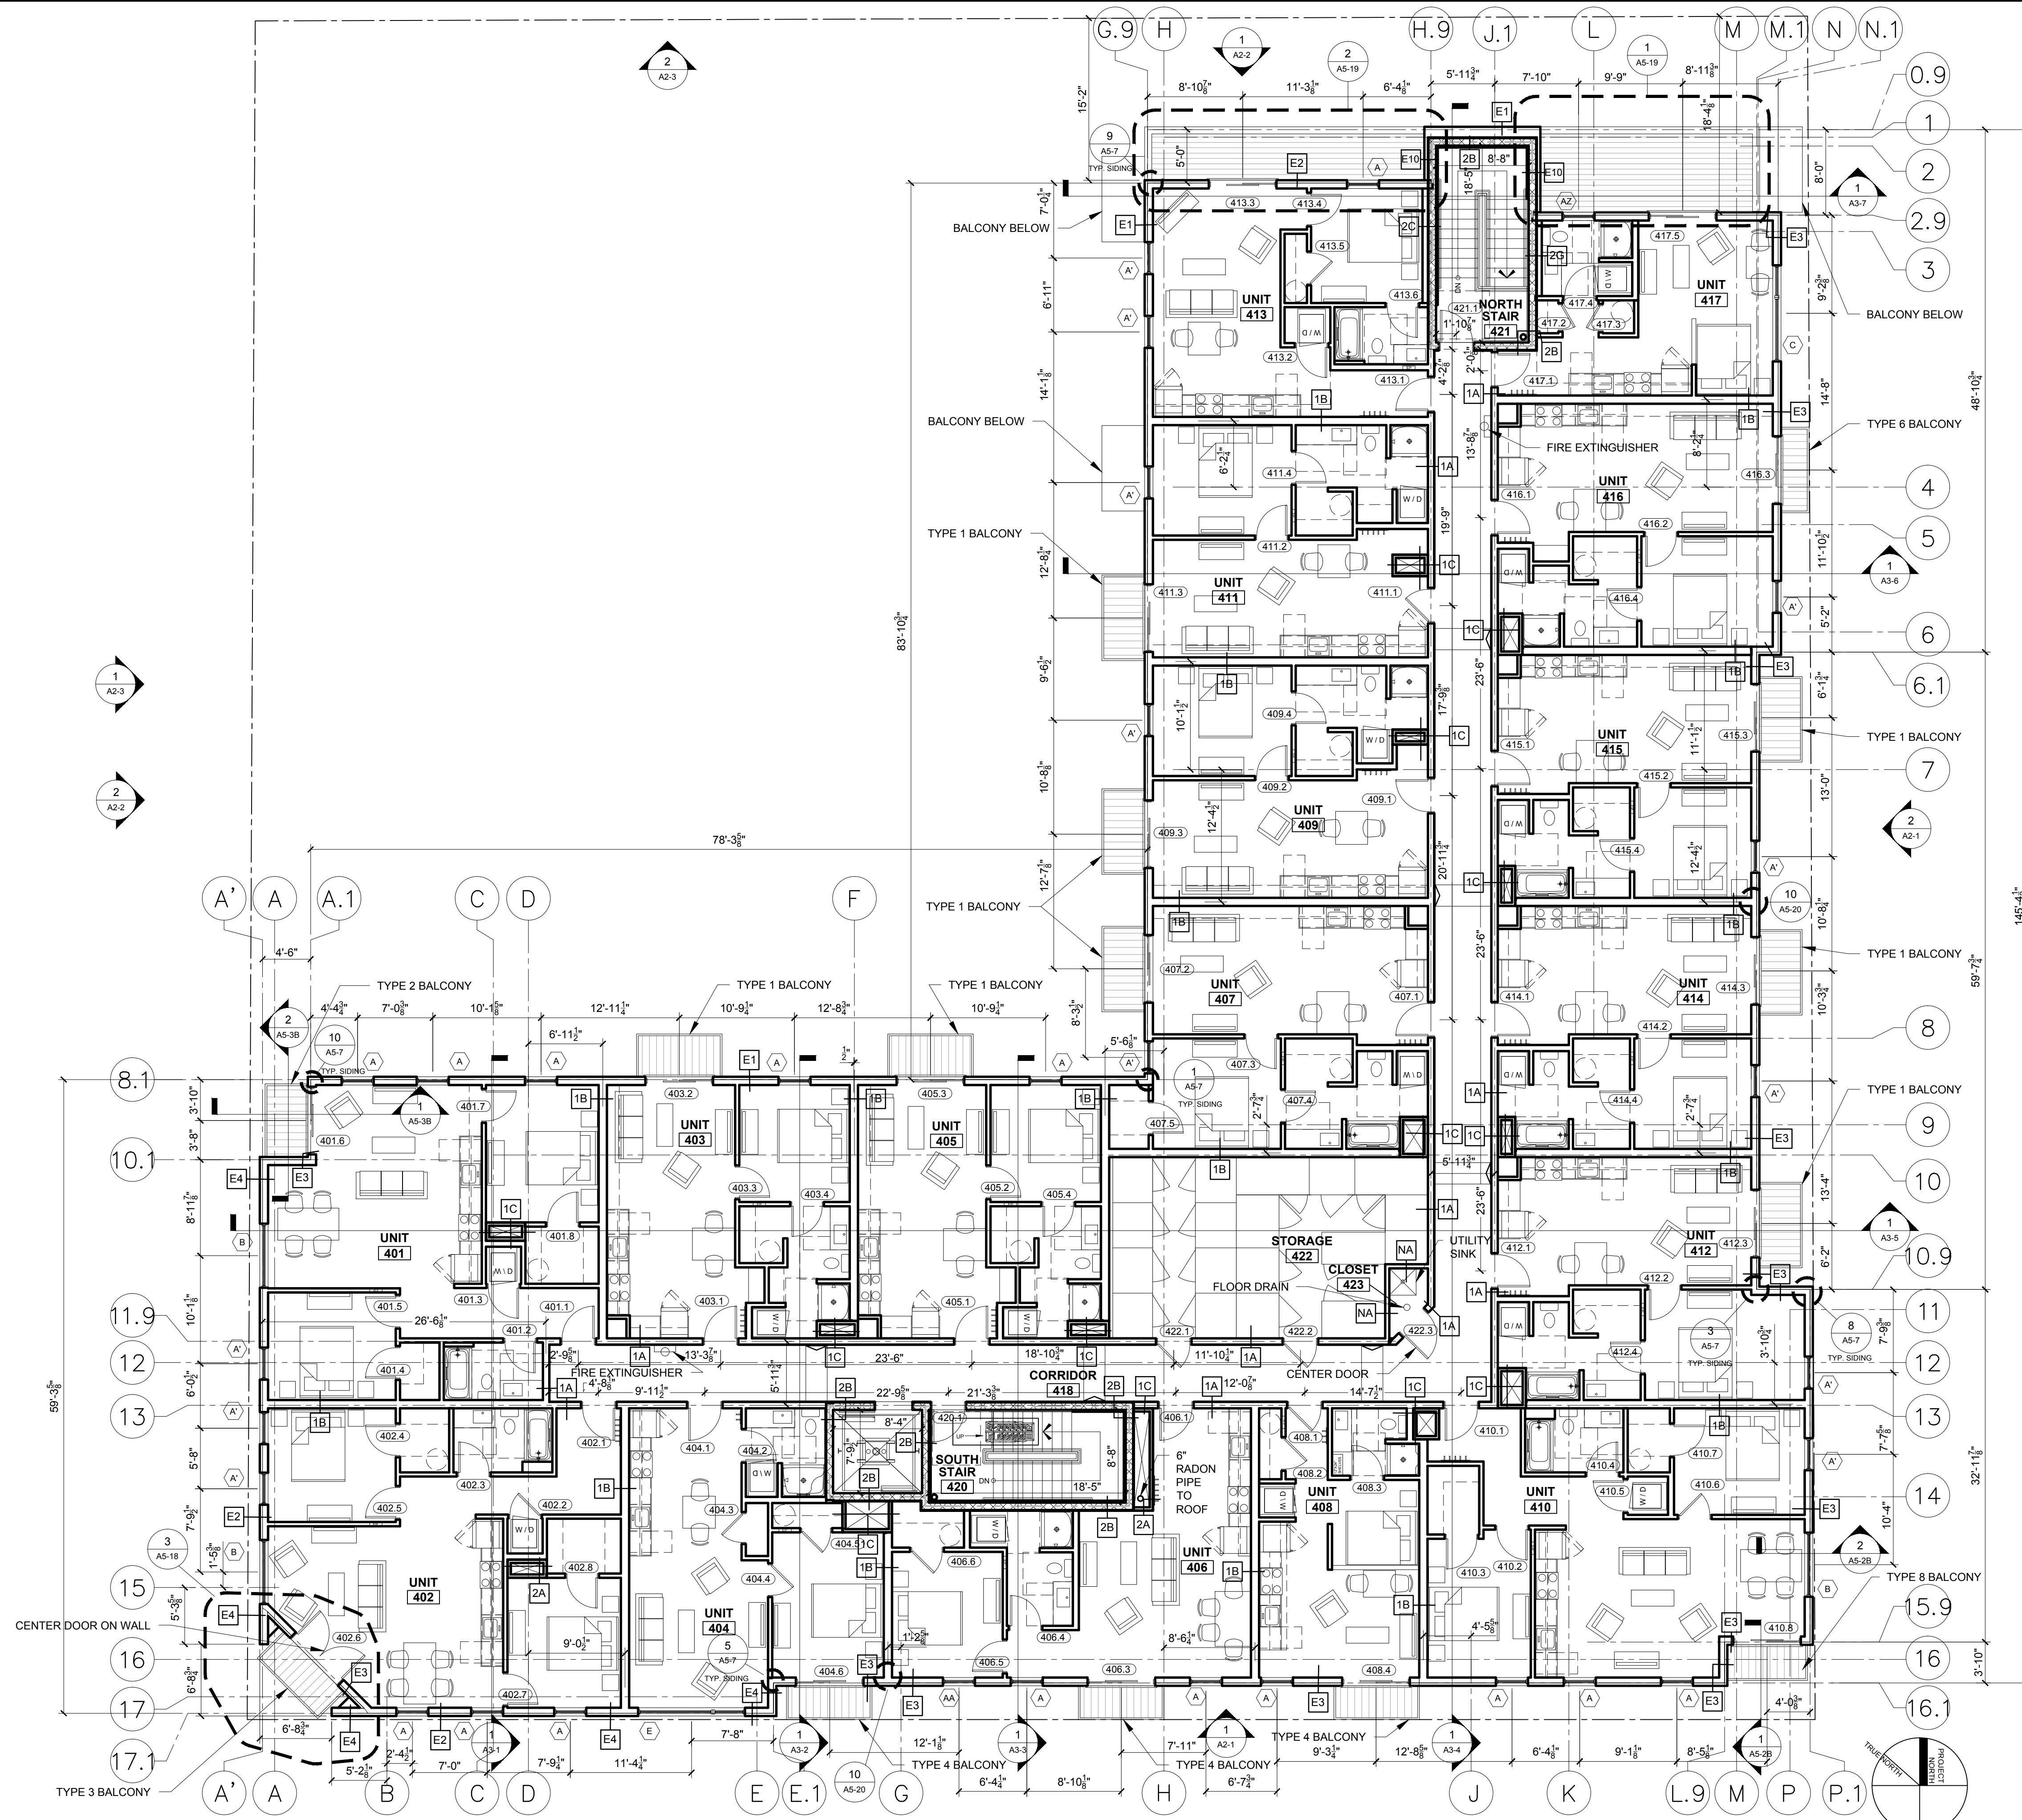

© 2015 RYAN SENATORE ARCHITECTURE

APARTMENTS
89 ANDERSON STREET
PORTLAND, MAINE

CONSULTANTS:
STRUCTURAL:
Structural Integrity
77 Oak Street
Portland, ME 04101
207-774-4614

REVISIONS:

DATE: JULY 3, 2015

PROJECT No. 1415

DRAWN BY: RRT / RJS

CHECKED BY: RJS

SCALE: AS NOTED

SHEET TITLE:
FOURTH FLOOR
PLAN

A1-4

1 FOURTH FLOOR PLAN
1/8" = 1'-0"