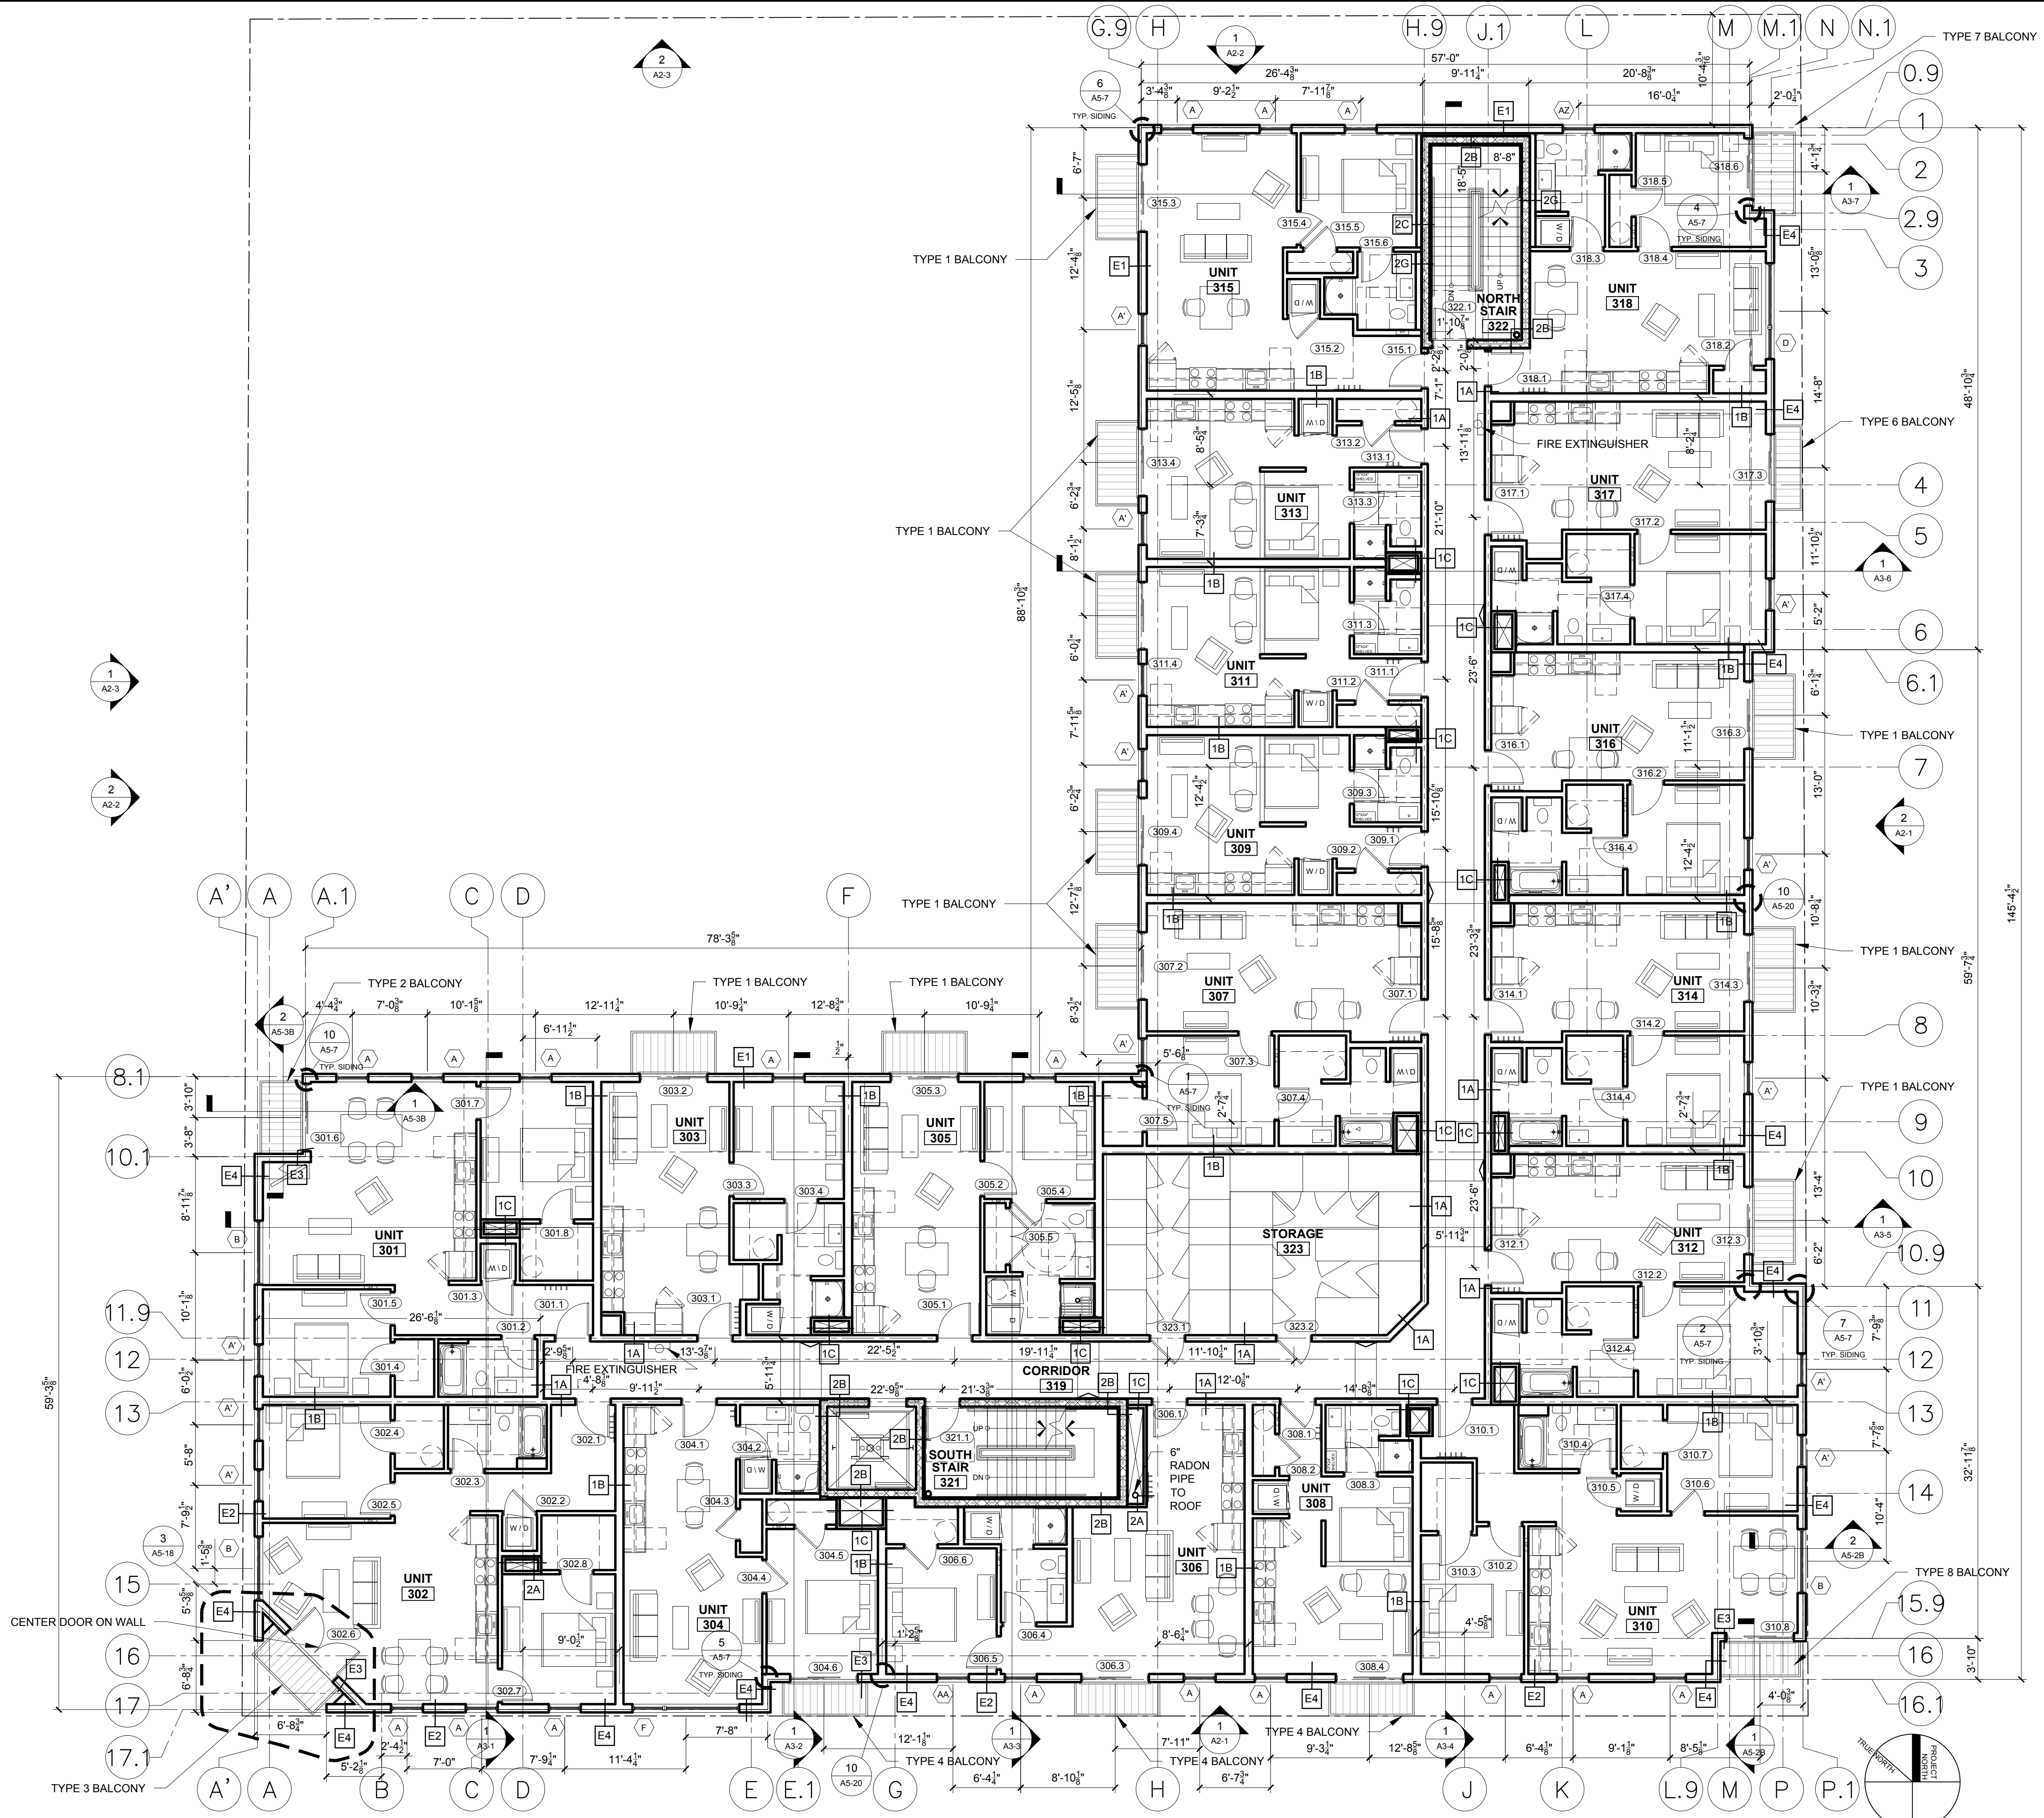

© 2015 RYAN SENATORE ARCHITECTURE

APARTMENTS
89 ANDERSON STREET
PORTLAND, MAINE

CONSULTANTS:

STRUCTURAL:
Structural Integrity
77 Oak Street
Portland, ME 04101
207-774-4614

REVISIONS:

DATE: JULY 3, 2015

PROJECT No. 1415

DRAWN BY: RRT / RJS

CHECKED BY: RJS

SCALE: AS NOTED

SHEET TITLE:
THIRD FLOOR PLAN

A1-3

1 THIRD FLOOR PLAN
1/8" = 1'-0"