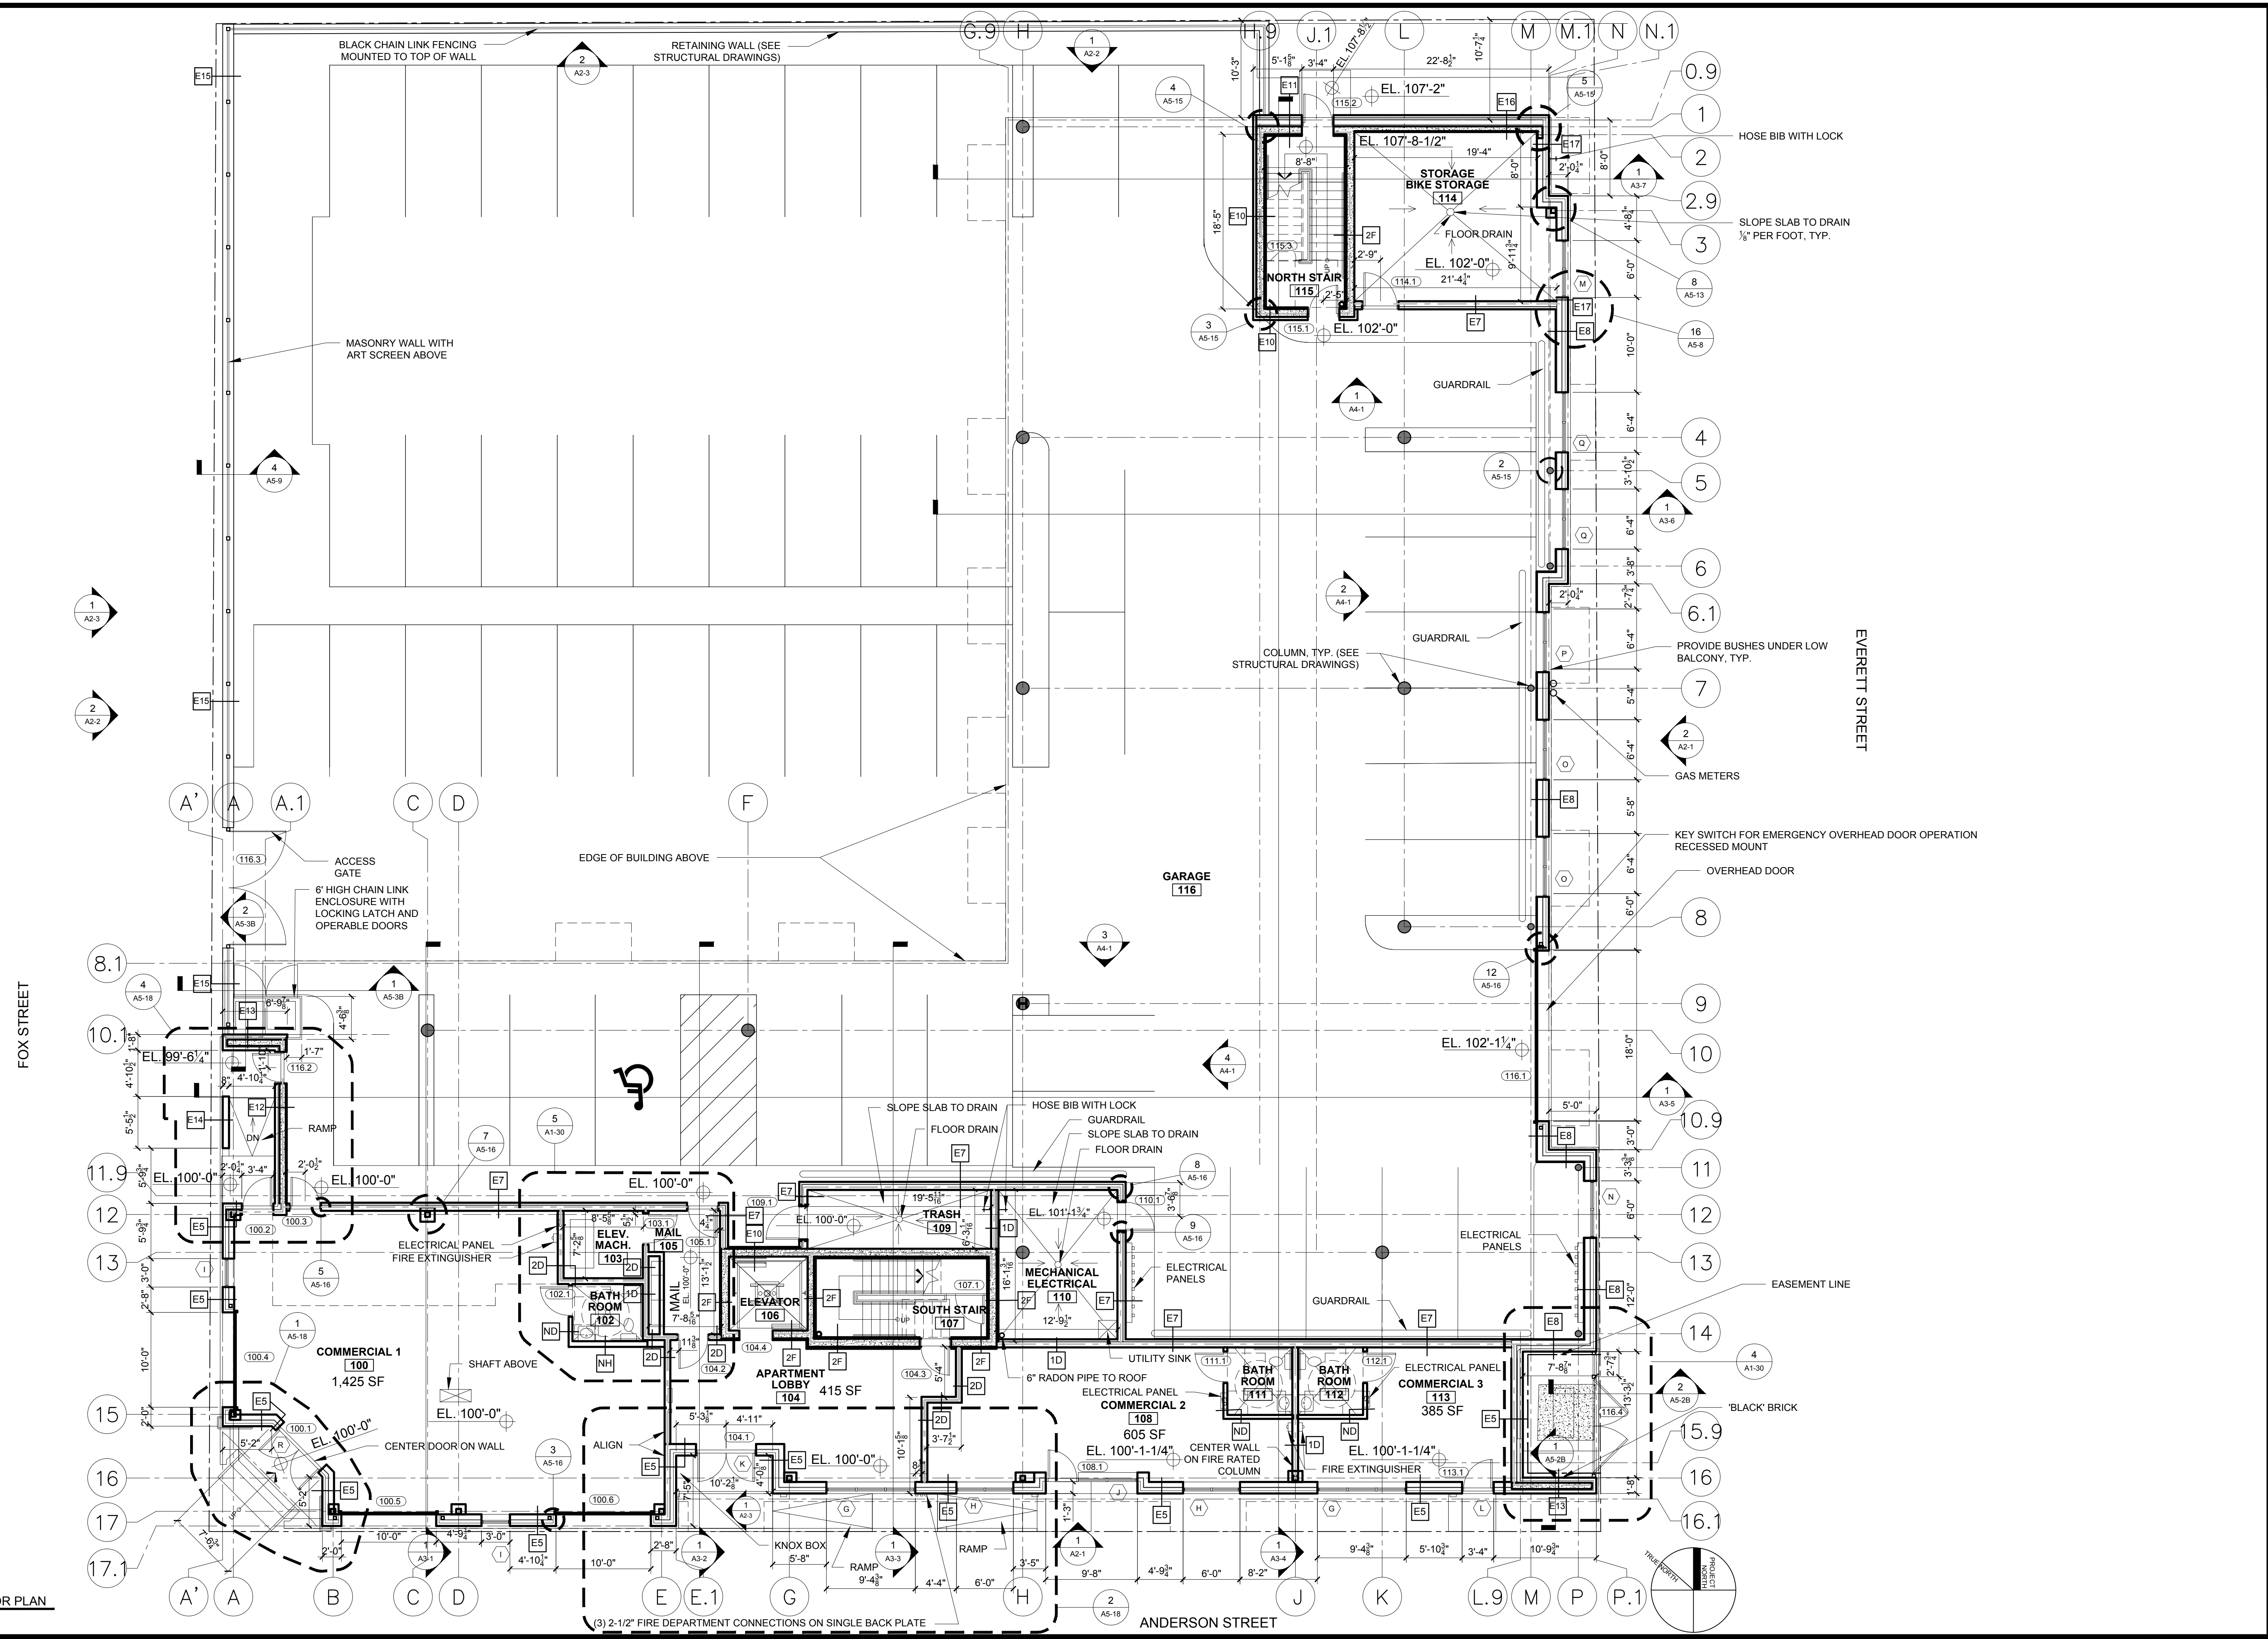

© 2015 RYAN SENATORE ARCHITECTURE

APARTMENTS
89 ANDERSON STREET
PORTLAND, MAINE

CONSULTANTS:
STRUCTURAL:
Structural Integrity
77 Oak Street
Portland, ME 04101
207-774-4614

REVISIONS:

DATE: JULY 3, 2015

PROJECT No. 1415

DRAWN BY: RRT / RJS

CHECKED BY: RJS

SCALE: AS NOTED

SHEET TITLE:
FIRST FLOOR
PLAN

A1-1

1 FIRST FLOOR PLAN
1/8" = 1'-0"