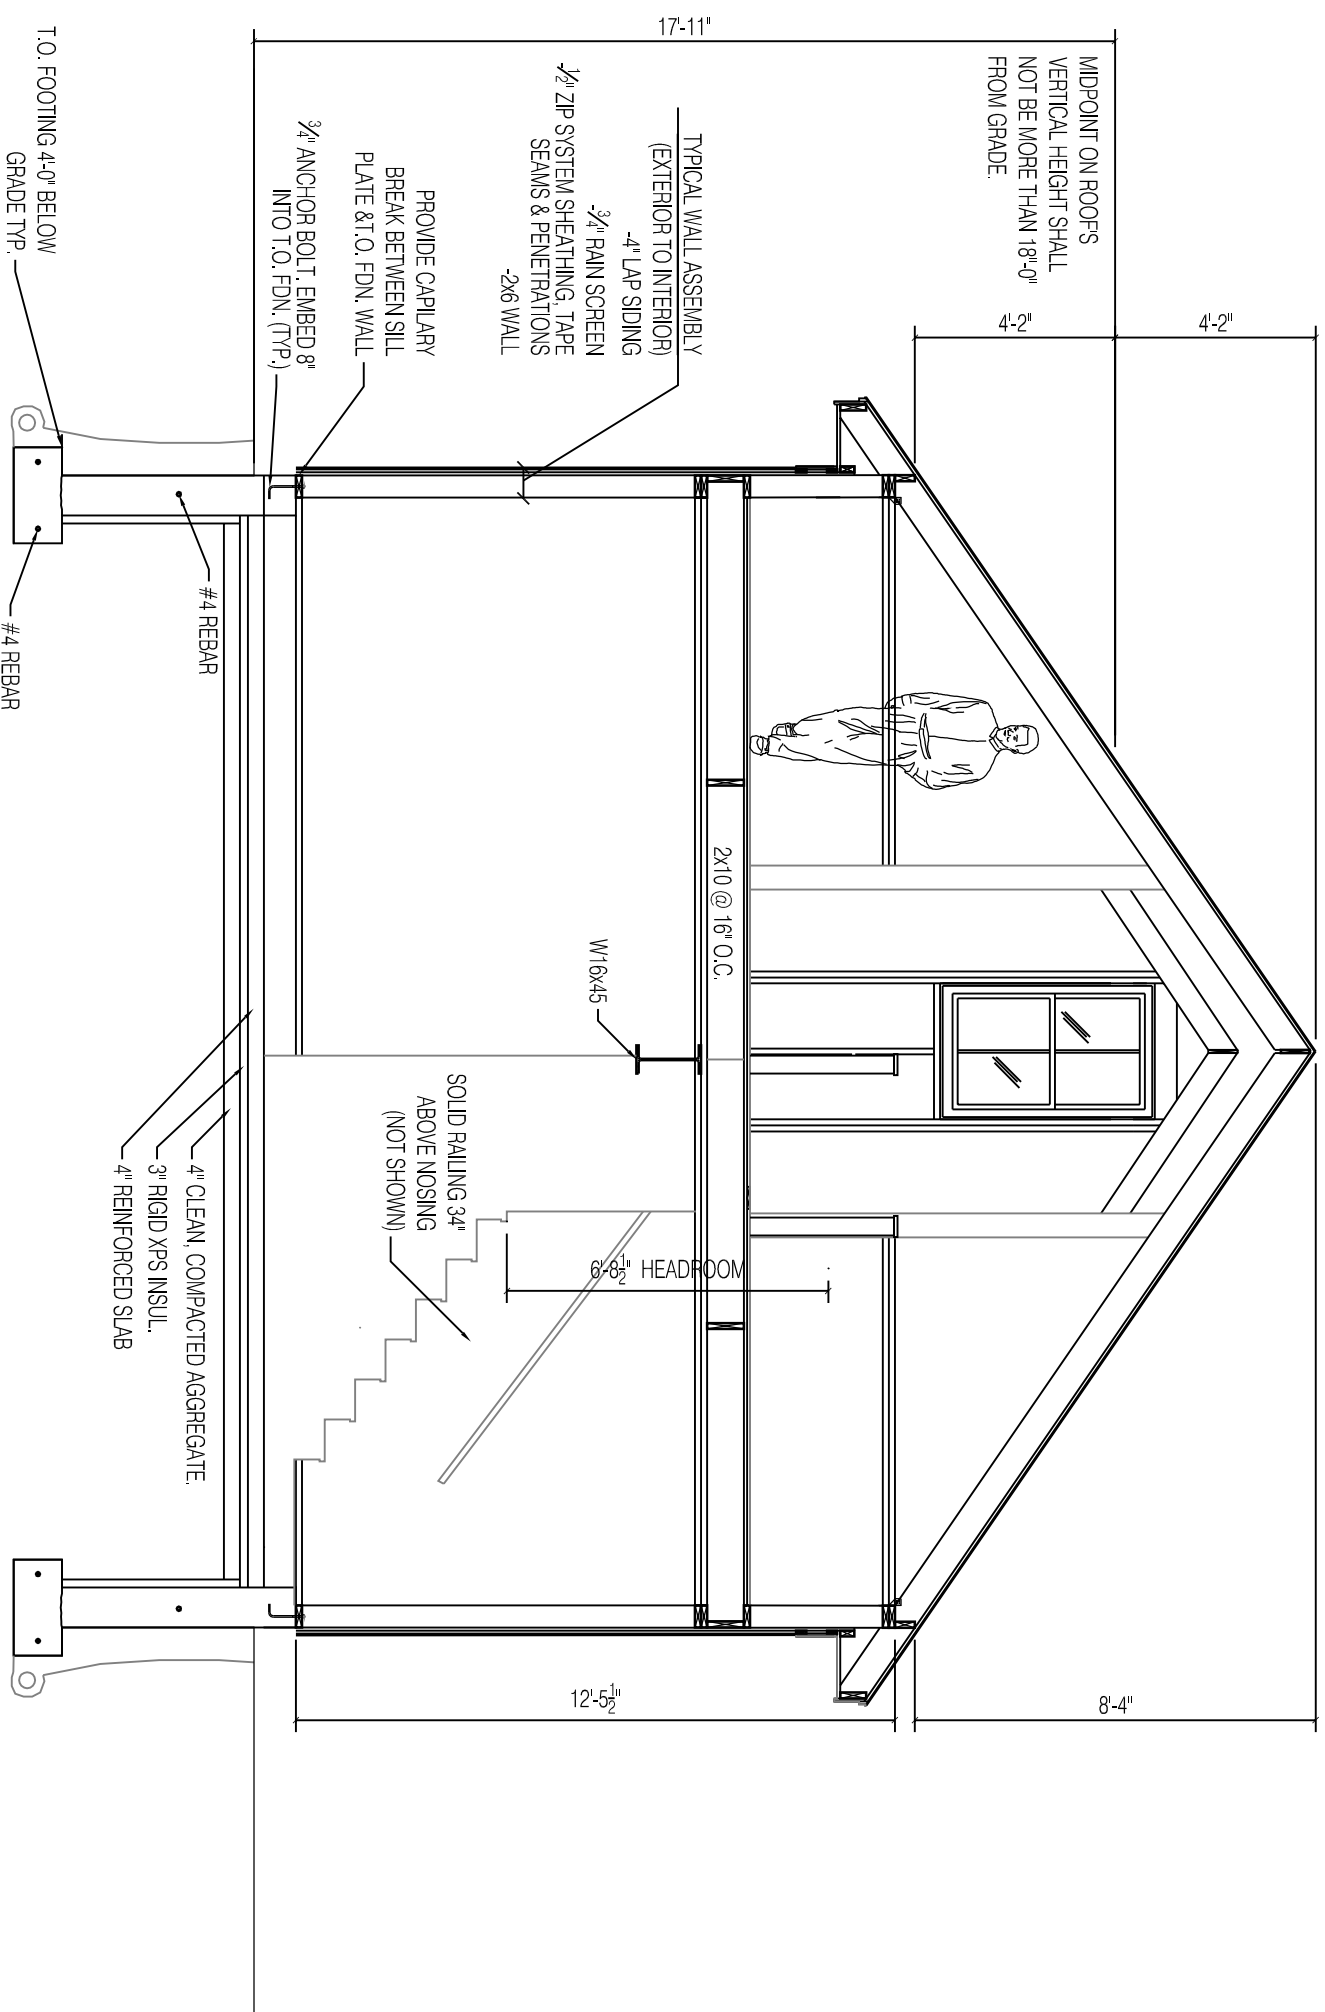

PROSPECT

DESIGN

58 FORE ST. PORTLAND, ME
 www.prospectdesign.me
 T: 207 - 749 - 7400

1 GARAGE SECTION
 1/4" = 1'-0"

GARAGE SECTION
 DETROY ROY

DATE:	05.15.14
DRAWN BY:	BB
A-3.3	