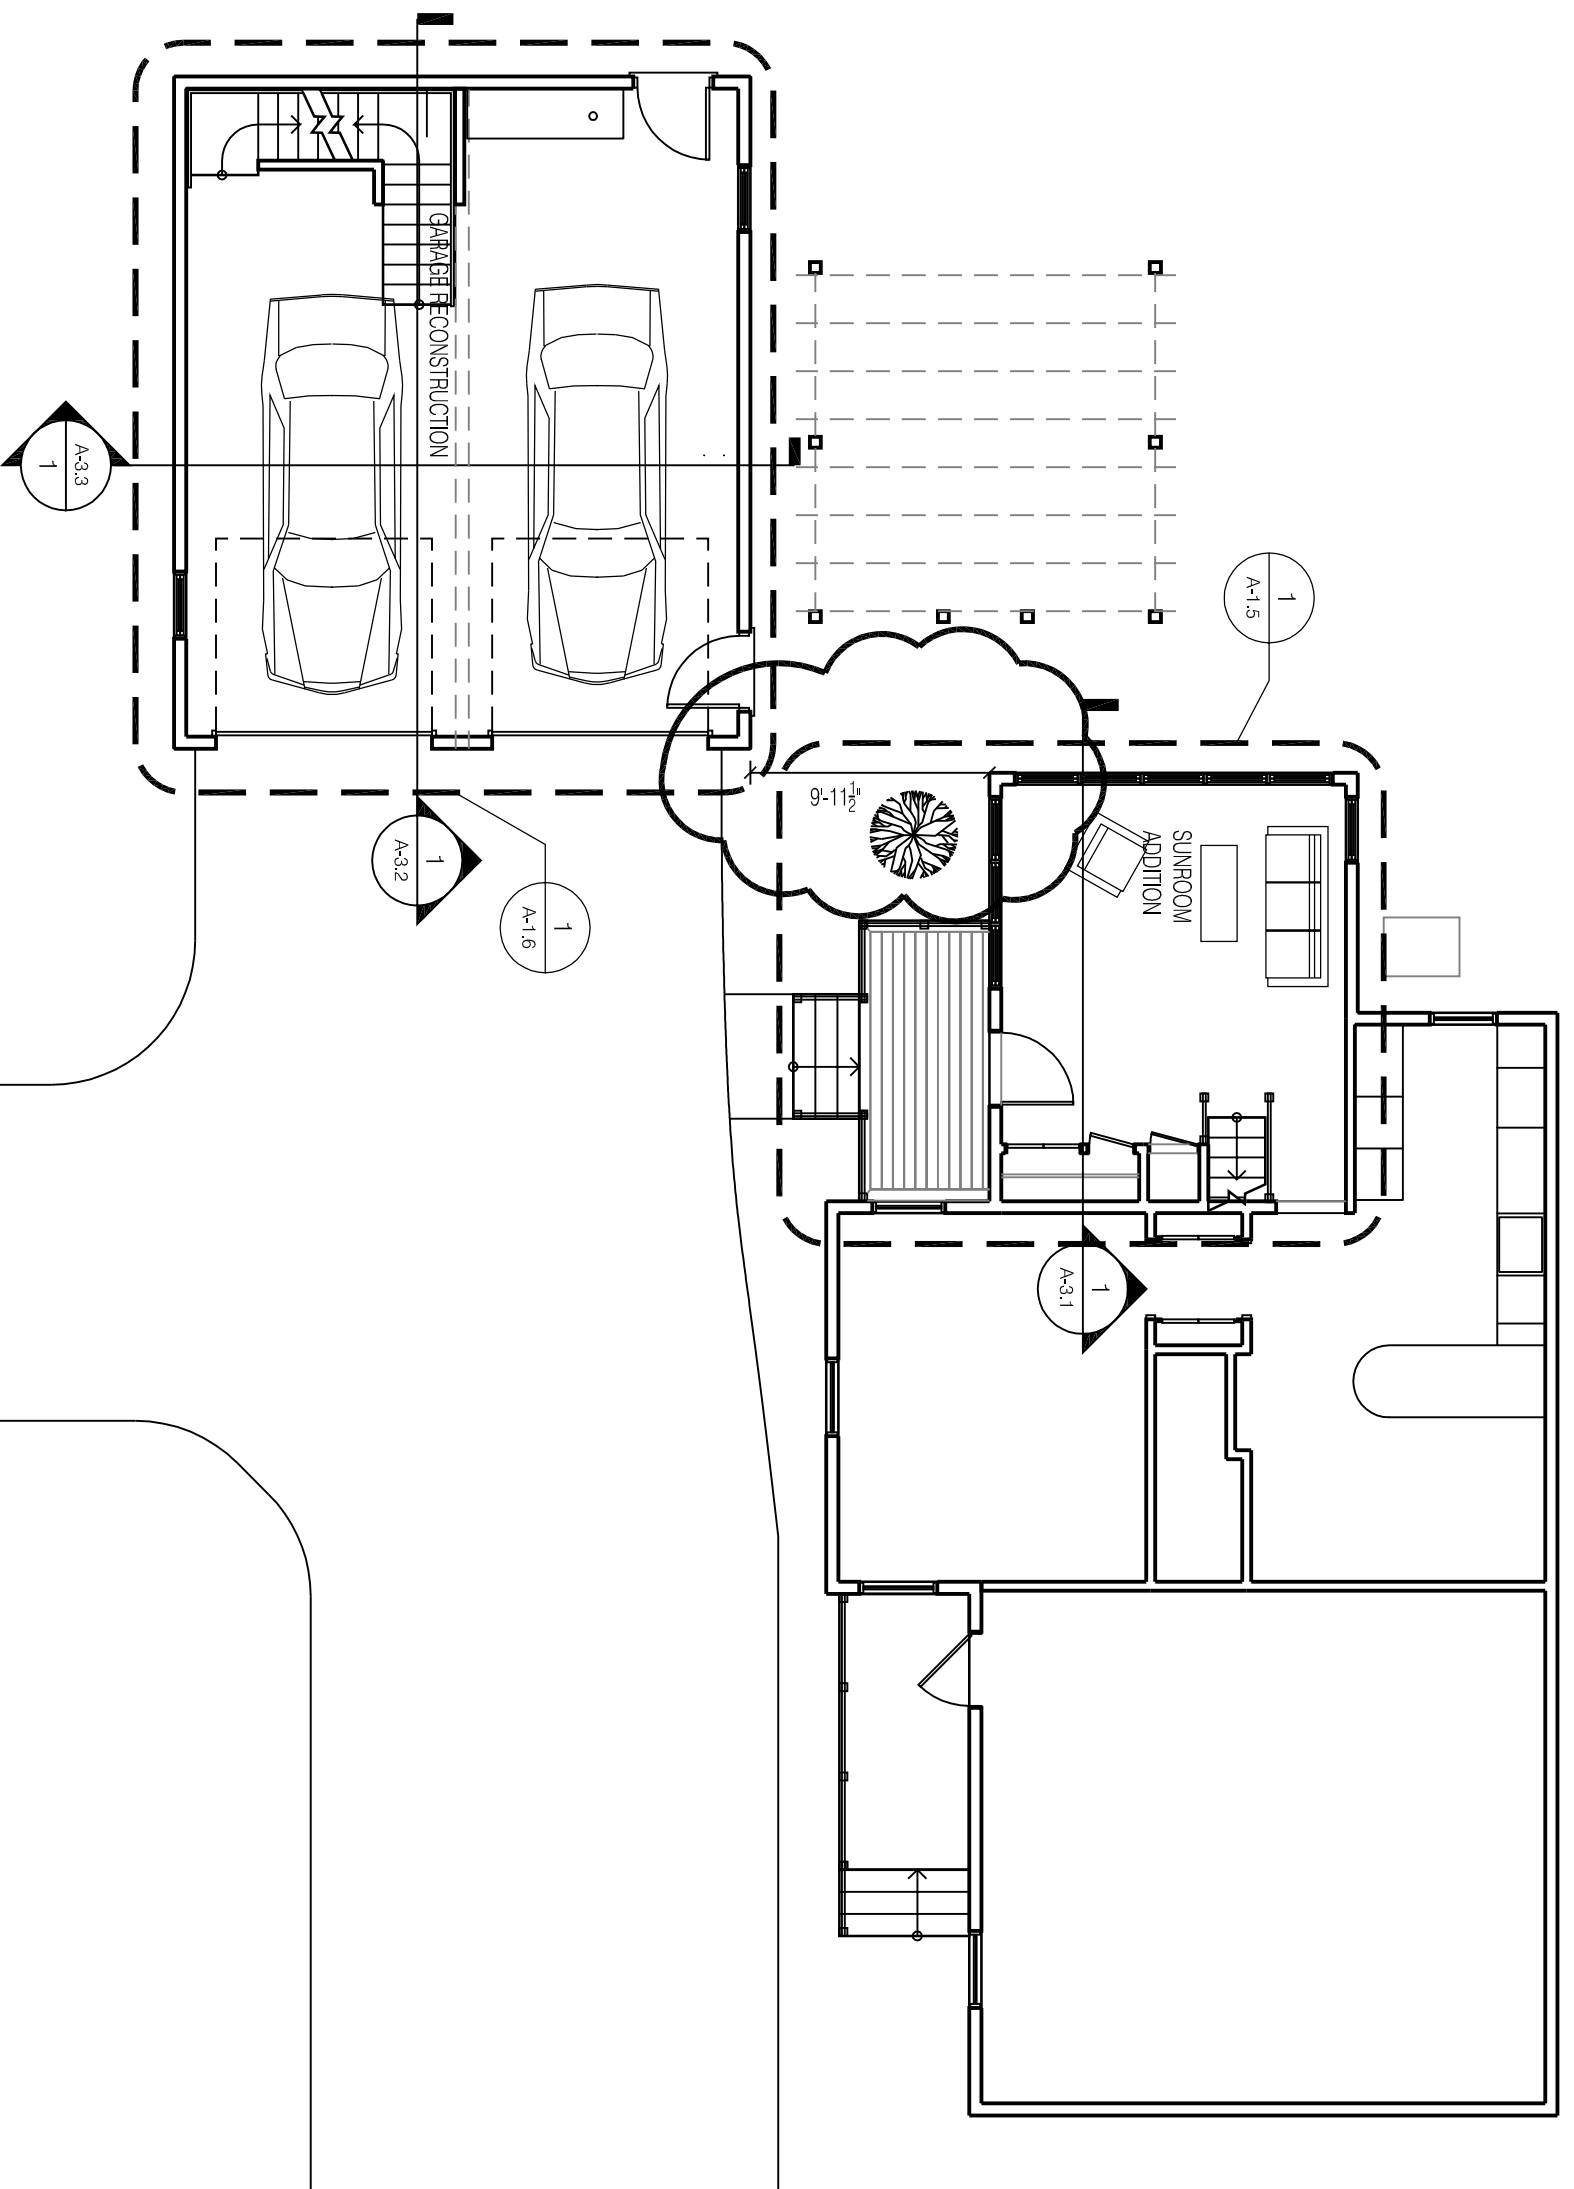

OVERVIEW PLAN  
 1/8" = 1'-0"

OVERVIEW PLAN  
 DETROY ROY

DATE:	6.12.2014
DRAWN BY:	BB
<b>A-1.2</b>	