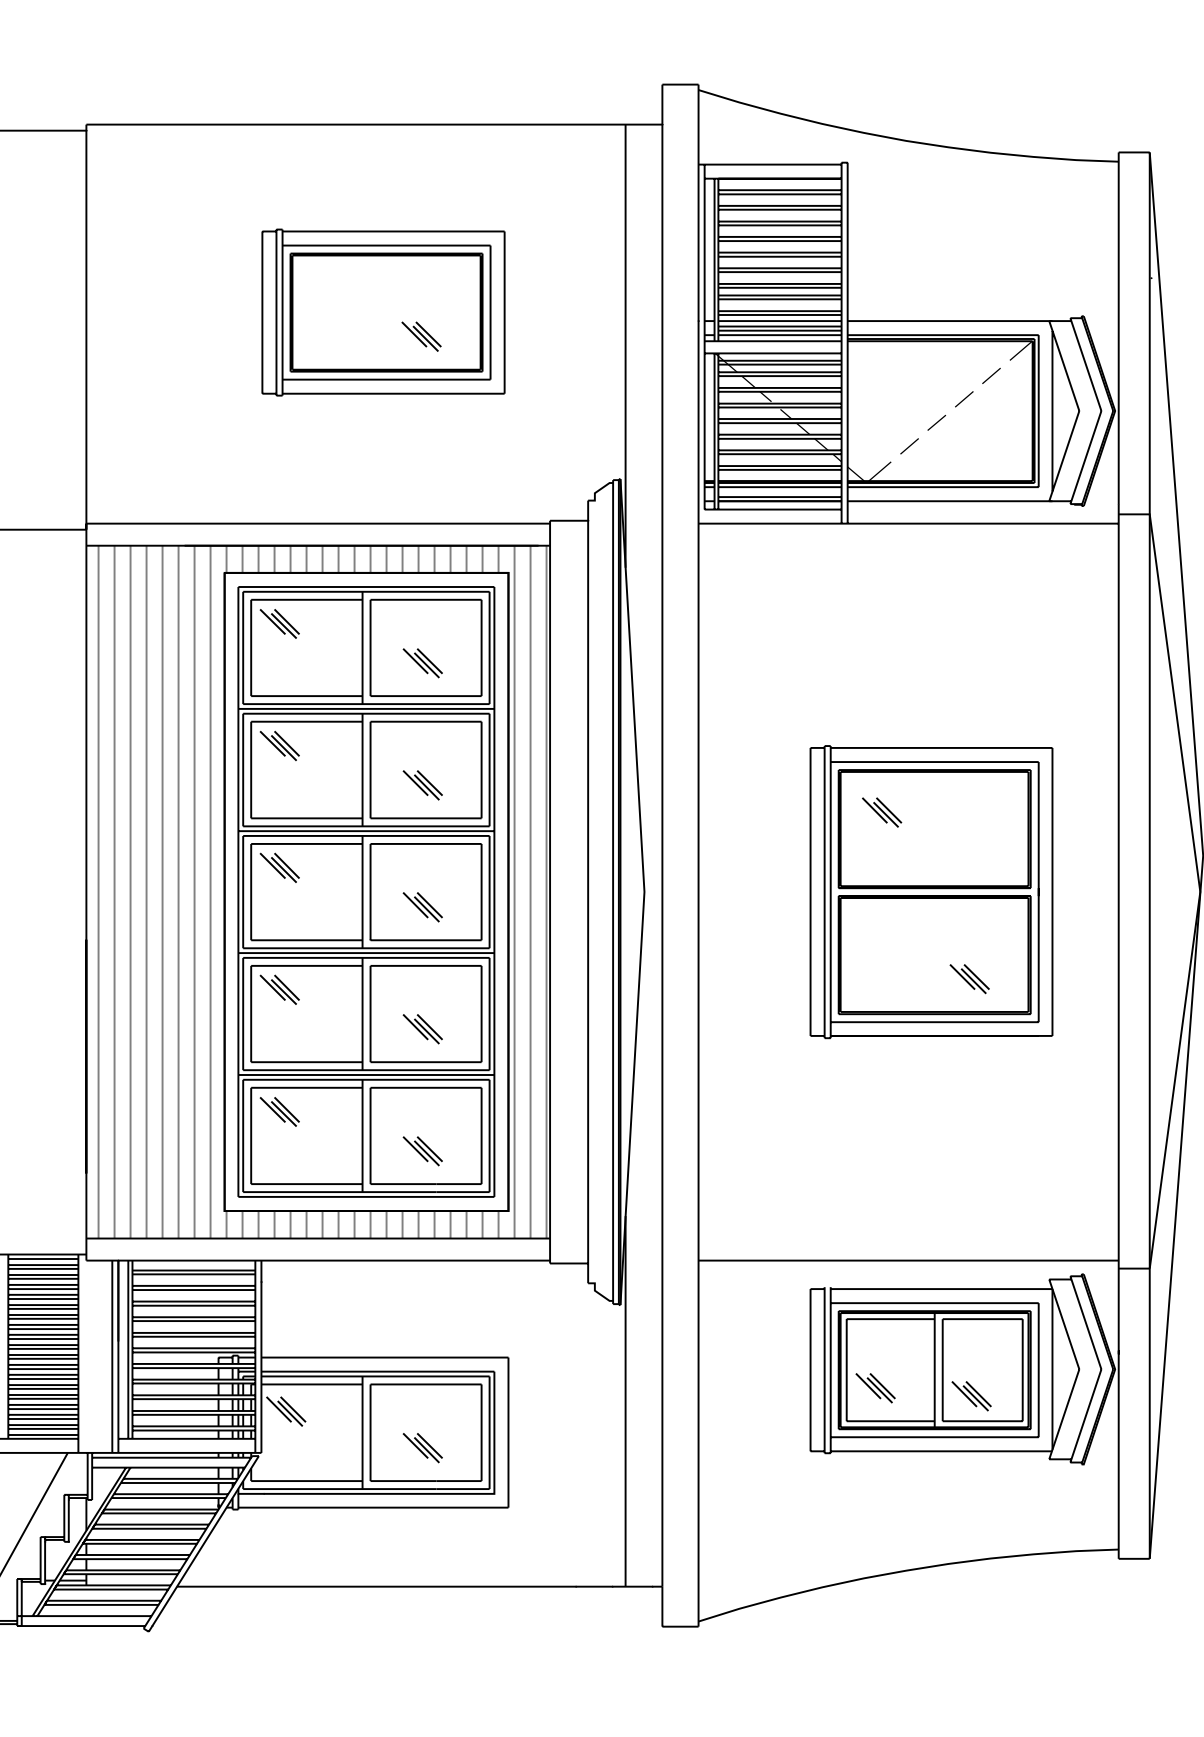

1 North Elevation
1/4" = 1'-0"

2 West Elevation
1/4" = 1'-0"

PROSPECT

DESIGN

58 FORE ST. PORTLAND, ME
www.prospectdesign.me
T: 207-749-7400

SUNROOM ELEVATION
DETROY ROY

A2.3
DRAWN BY: BB
DATE: 3.27.2014