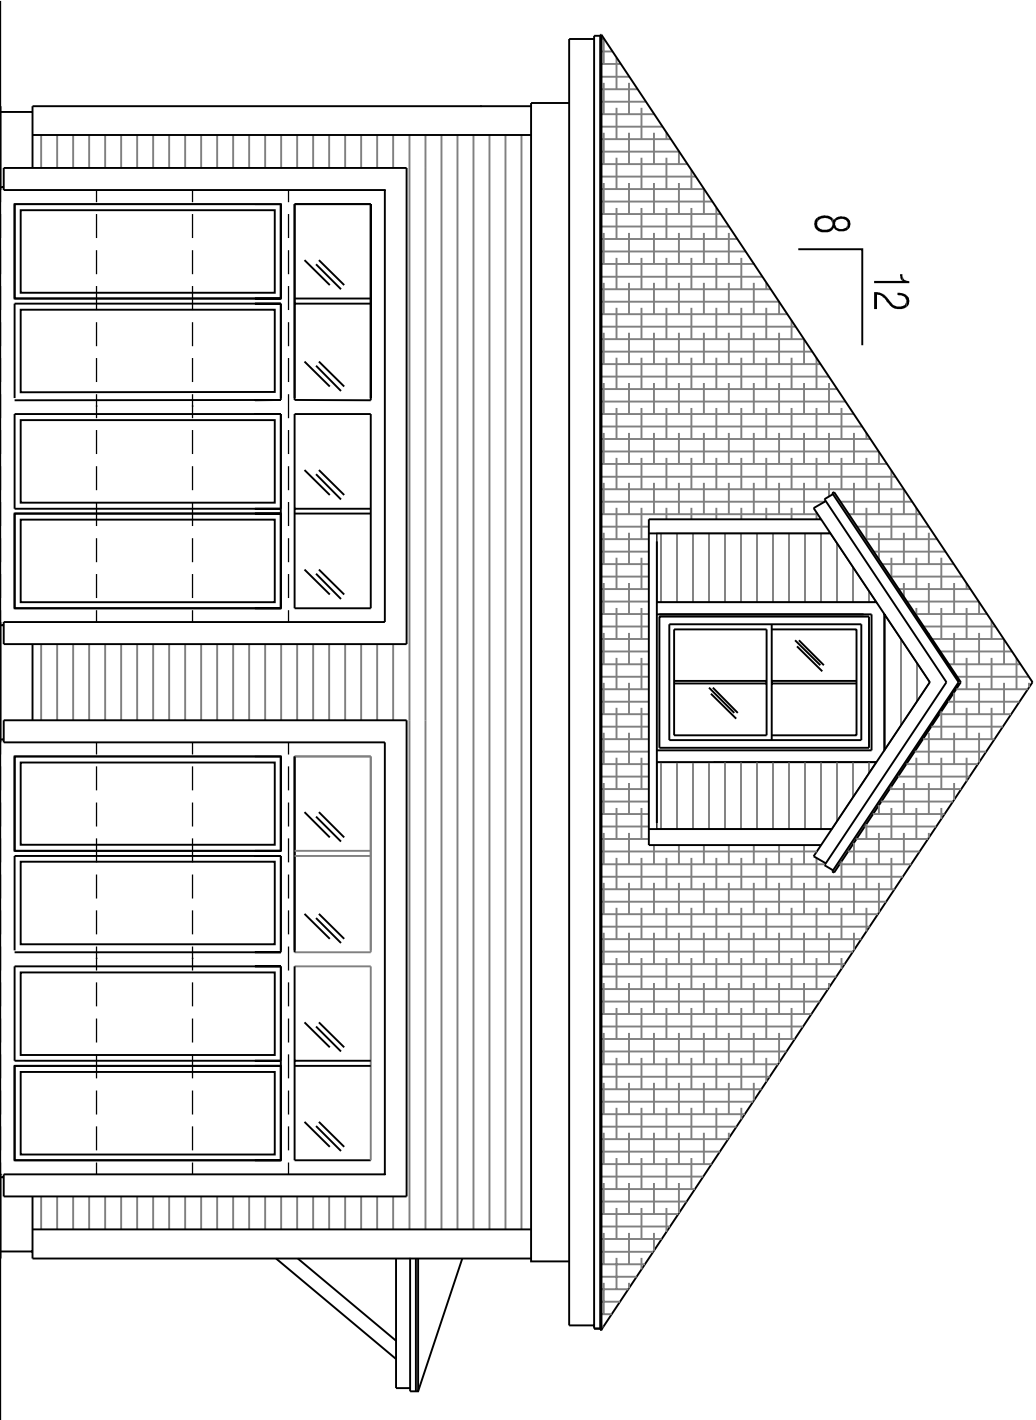

1 North Elevation  
1/4" = 1'-0"

1 East Elevation  
1/4" = 1'-0"

PROSPECT

DESIGN

58 FOREST, PORTLAND, ME  
www.prospectdesign.me  
T: 207-749-7400

SCALE: 1/4" = 1'-0"

DATE:	3.27.2014
DRAWN BY:	BB

A-2.2

GARAGE ELEVATIONS  
DETROY ROY