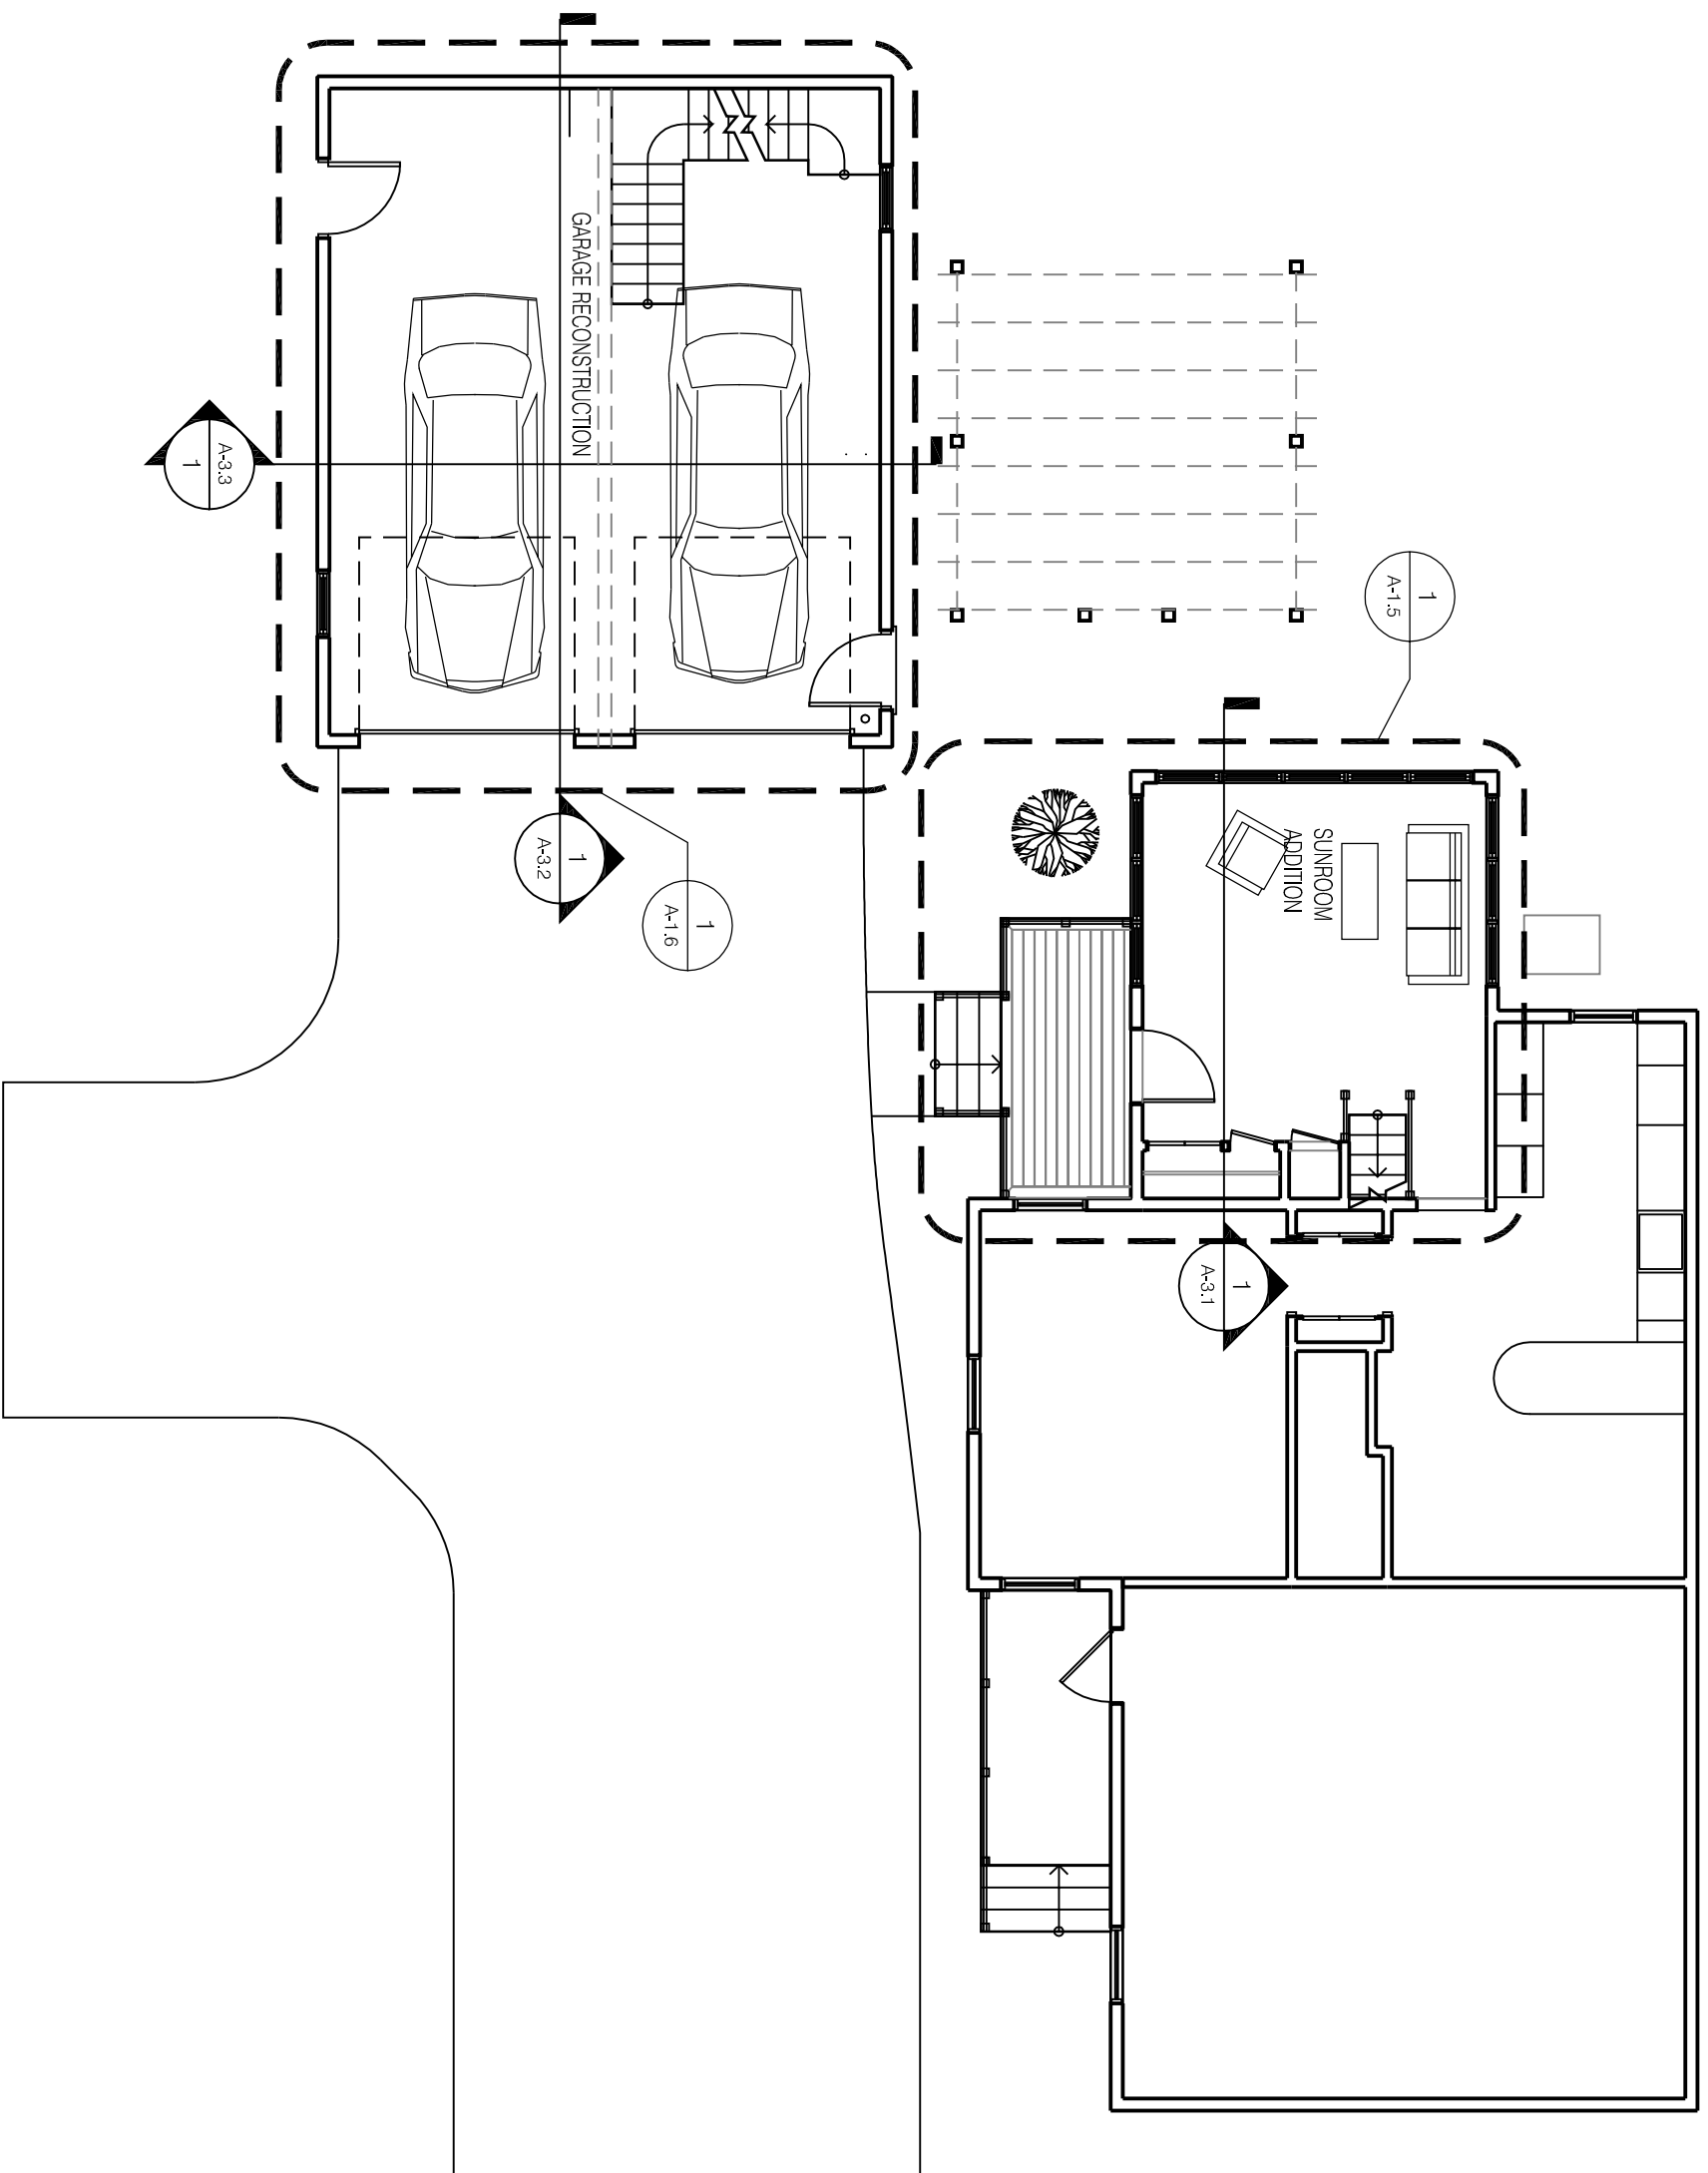

OVERVIEW PLAN
 1/8" = 1'-0"

OVERVIEW PLAN
 DETROY ROY

DATE:	4.17.2014
DRAWN BY:	BB

A-1.2