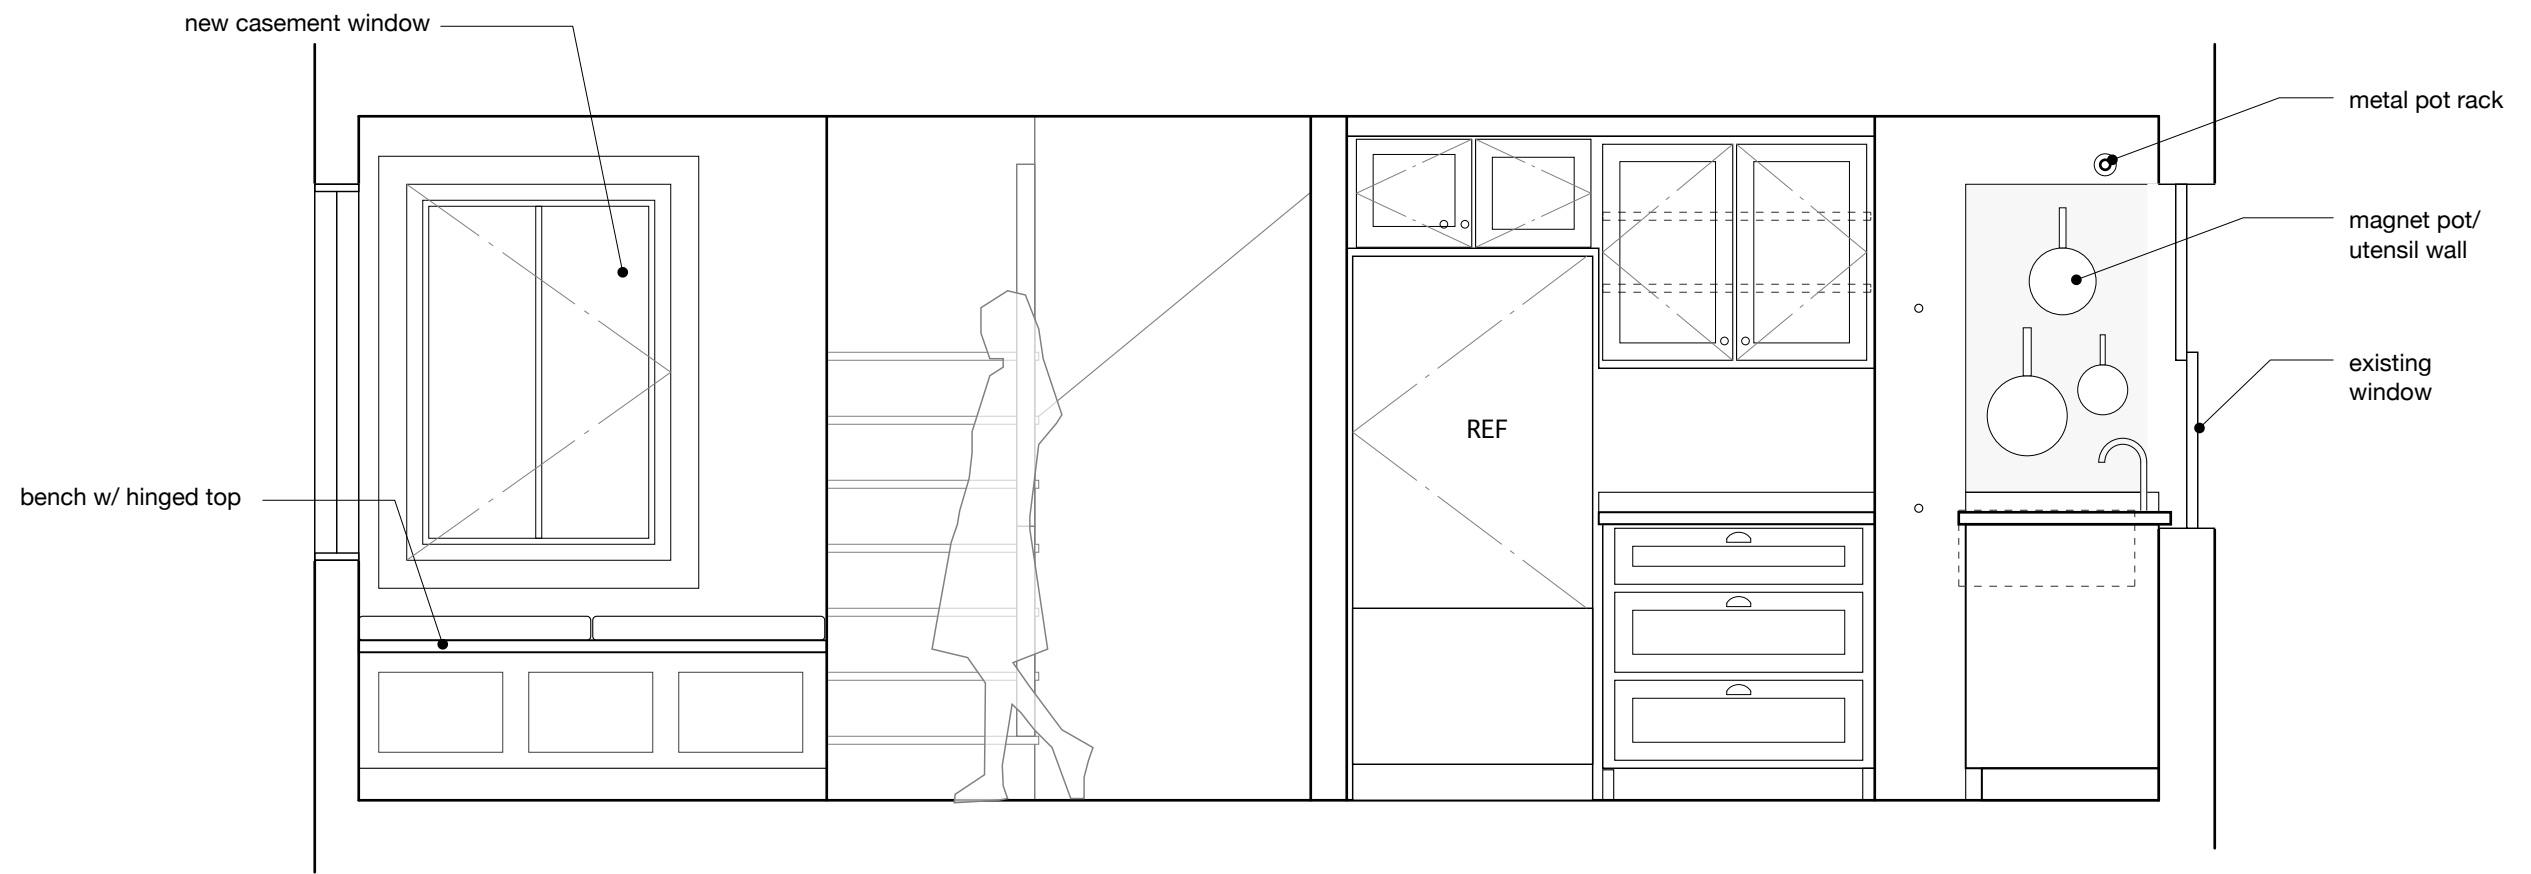

1

2

89 Walnut St  
Portland, ME

Interior  
Elevations

A5

scale: 1/2" = 1'0"  
4.8.14

Prepared for  
Laura Balladur by:  
Petra Simmons Design  
207.632.2625