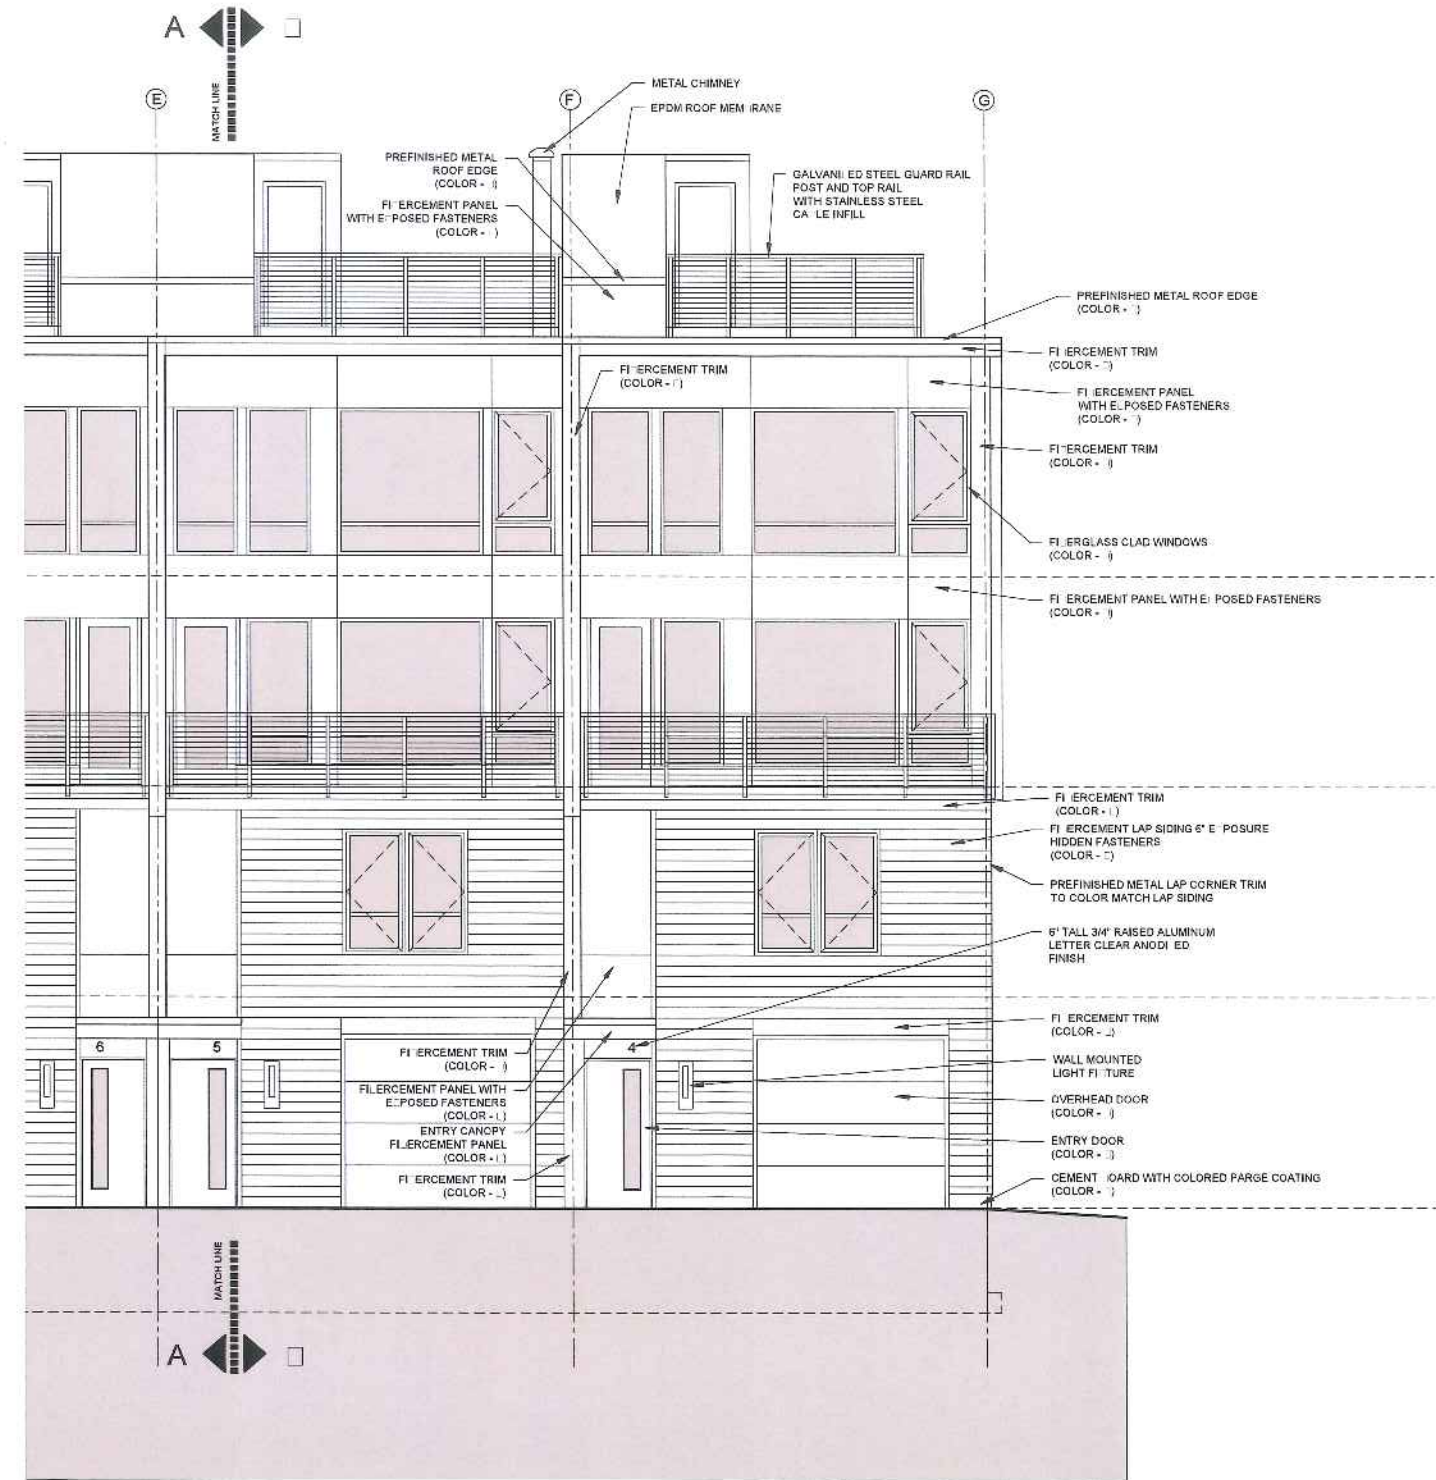

PLAN 15

1 SOUTH ELEVATION - PART 1

© 2013 RYAN SENATORE ARCHITECTURE

MUNJOY HEIGHTS
79 WALNUT STREET
PORTLAND, MAINE

RYAN SENATORE ARCHITECTURE
555 CONGRESS ST. SUITE 504
PORTLAND, MAINE 04101
207-850-9414

CONSULTANTS:
STRUCTURAL: [unreadable]
MECHANICAL: [unreadable]
ELECTRICAL: [unreadable]

SITE KEY PLAN

REVISIONS:

PROGRESS PRINT ONLY
Not for Construction
SEPTEMBER 5, 2013

DATE: _____
PROJECT NUMBER: 1303
DRAWN BY: _____
CHECKED BY: RJS
SCALE: AS NOTED

SHEET TITLE:
SOUTH ELEVATION - PART 1

A2-2