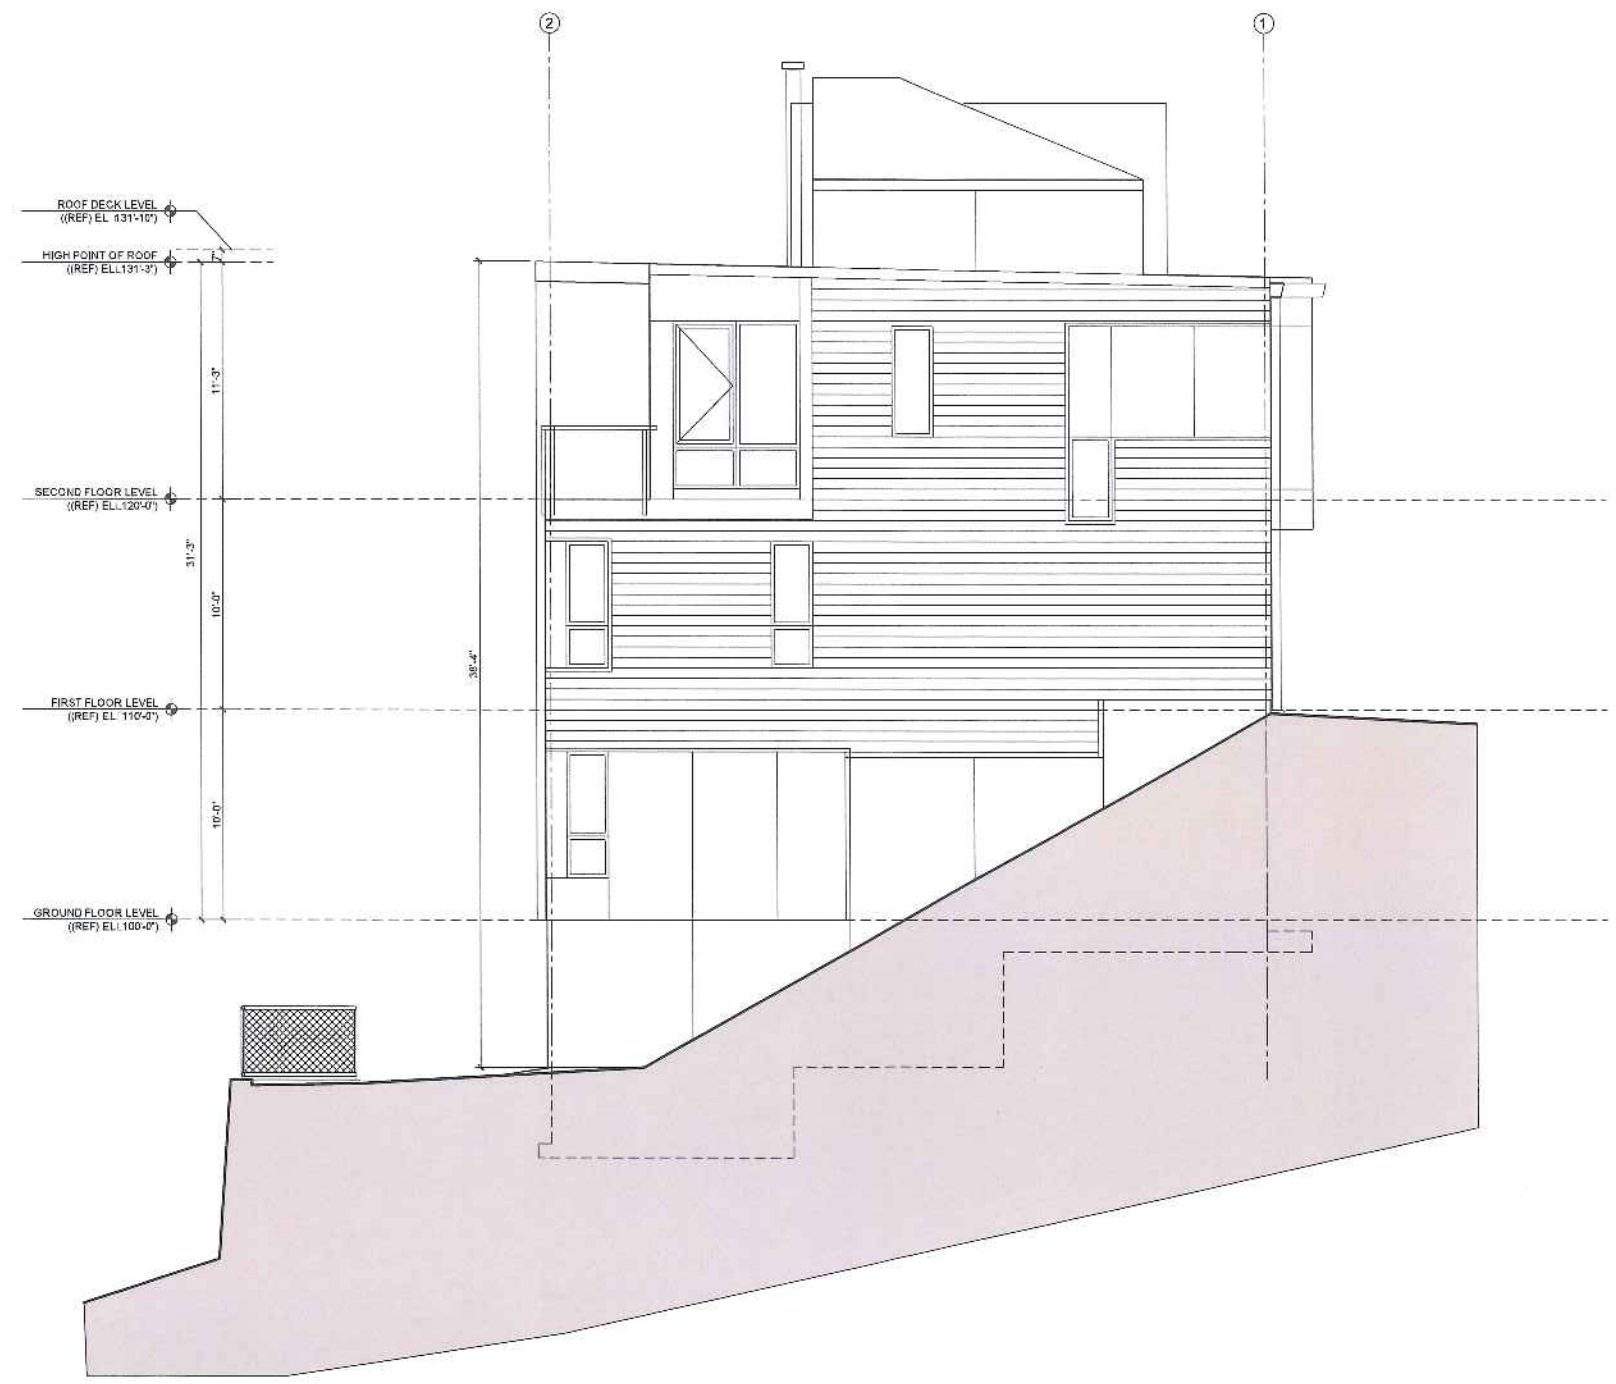

PLAN 13

1 EAST ELEVATION  
12-1-13

© 2013 RYAN SENATORE ARCHITECTURE

MUNJOY HEIGHTS  
79 WALNUT STREET  
PORTLAND, MAINE

**RSA**  
RYAN SENATORE  
ARCHITECTURE  
565 CONGRESS ST SUITE 304  
PORTLAND, MAINE 04101  
207-435-0814  
www.rsaarch.com

CONSULTANTS:  
STRUCTURAL  
SPECIALISTS  
77 OCEAN  
AVENUE  
PORTLAND, ME 04101  
207-776-8114

SITE KEY PLAN

REVISIONS:

PROGRESS PRINT ONLY  
Not for Construction  
SEPTEMBER 5, 2013

DATE:

PROJECT N°: 1303

DRAWN BY: Y

CHECKED BY: RAS

SCALE: AS NOTED

SHEET TITLE:  
EAST ELEVATION

A2-0E