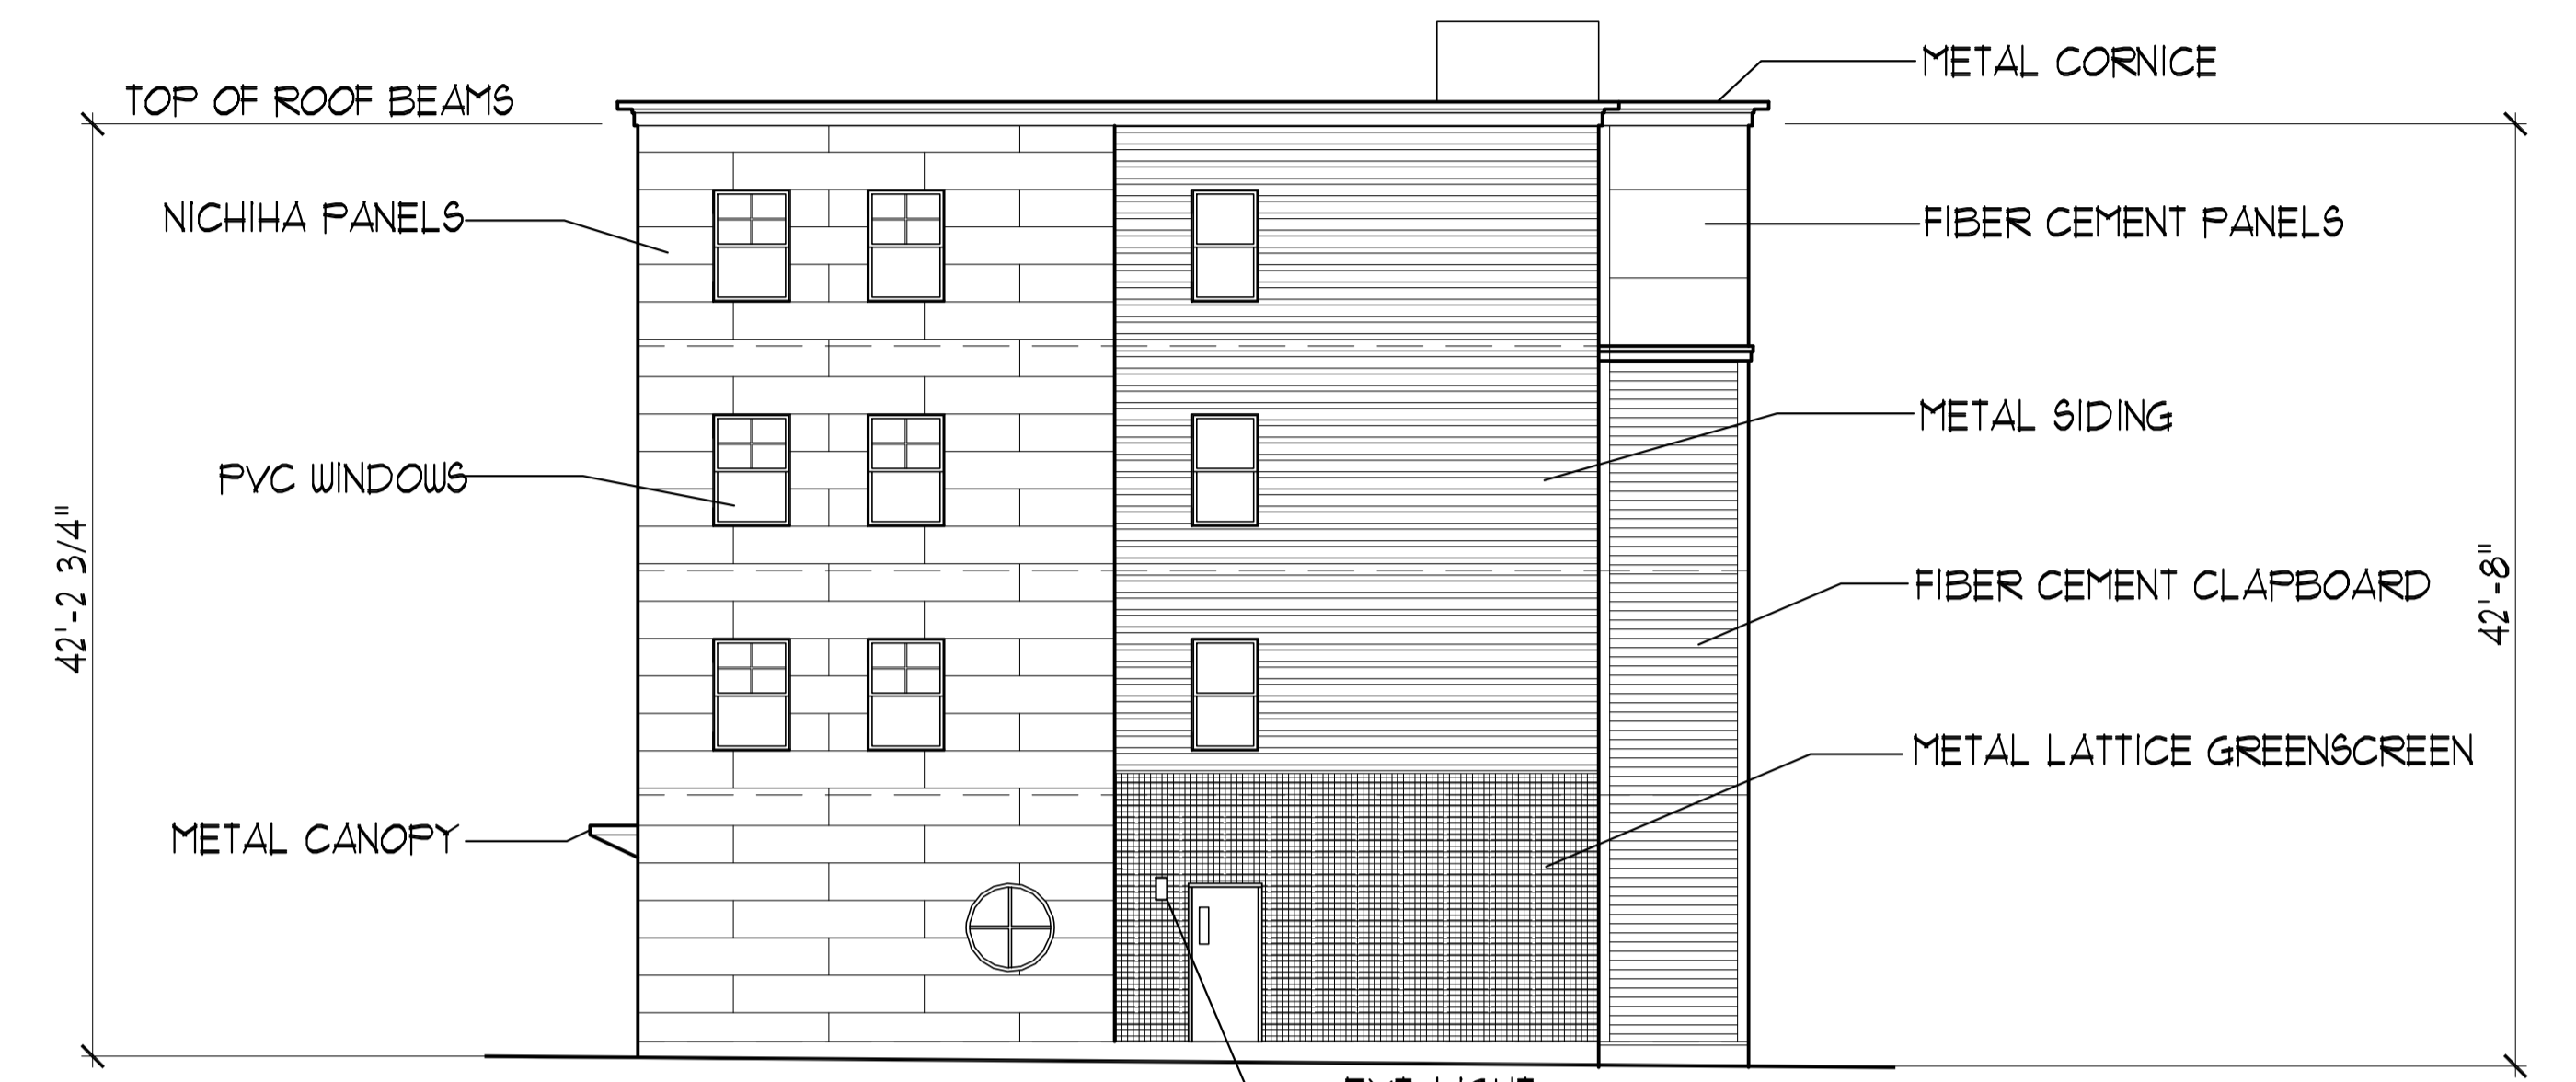

EAST ELEVATION - WASHINGTON AVENUE

NORTH ELEVATION

WEST ELEVATION

SOUTH ELEVATION

134 WASHINGTON AVENUE  
PORTLAND, MAINE

48 Union Wharf Portland, Maine 04101  
(207) 772-6022 Fax (207) 772-4056  
PLANNER

June 10, 2014  
Christine Grimando  
PROJECT NO. 2014-053