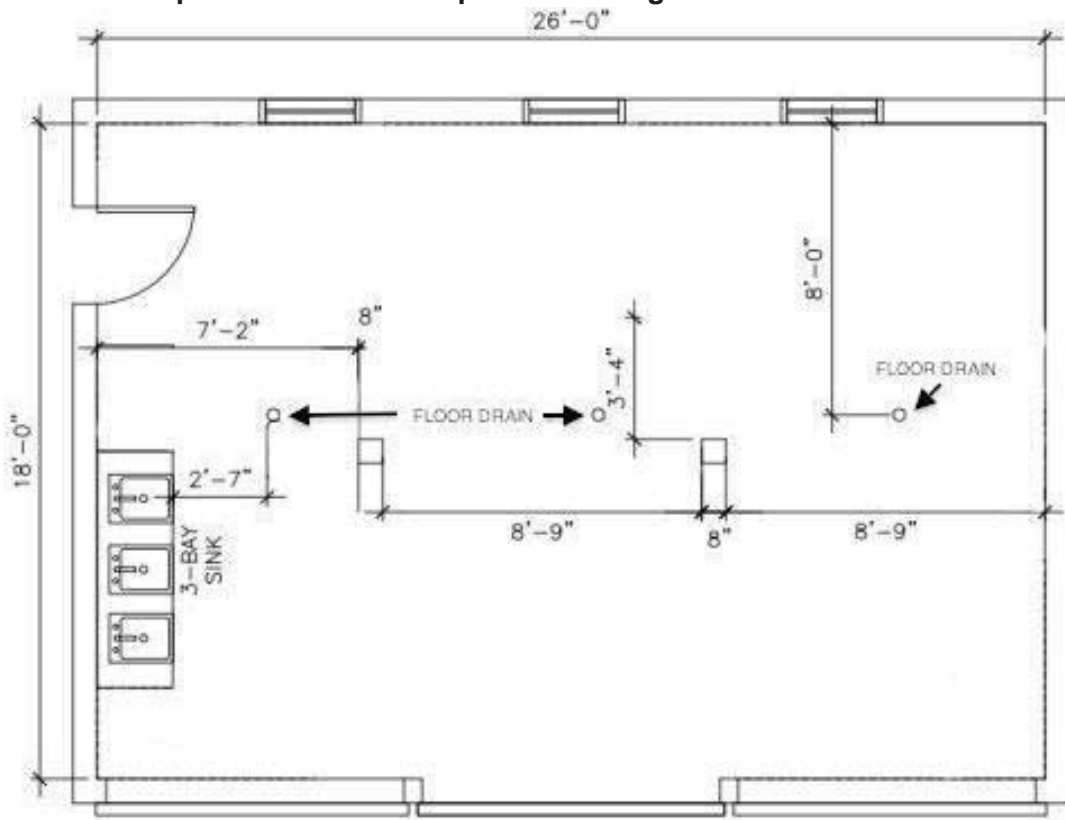

Below is a floor plan of the current space for Garage A:

One Eye Open Brewing Co
12-15-2015
¼" = 1'0"