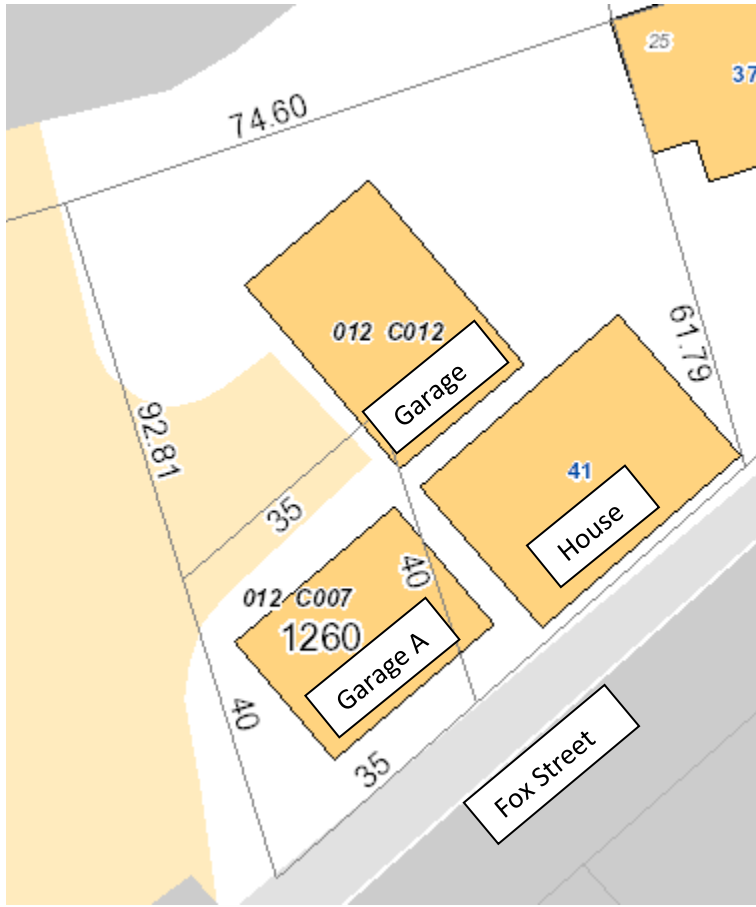

41 Fox Street: Plot Plan

Scale: 2 inches = 50 ft