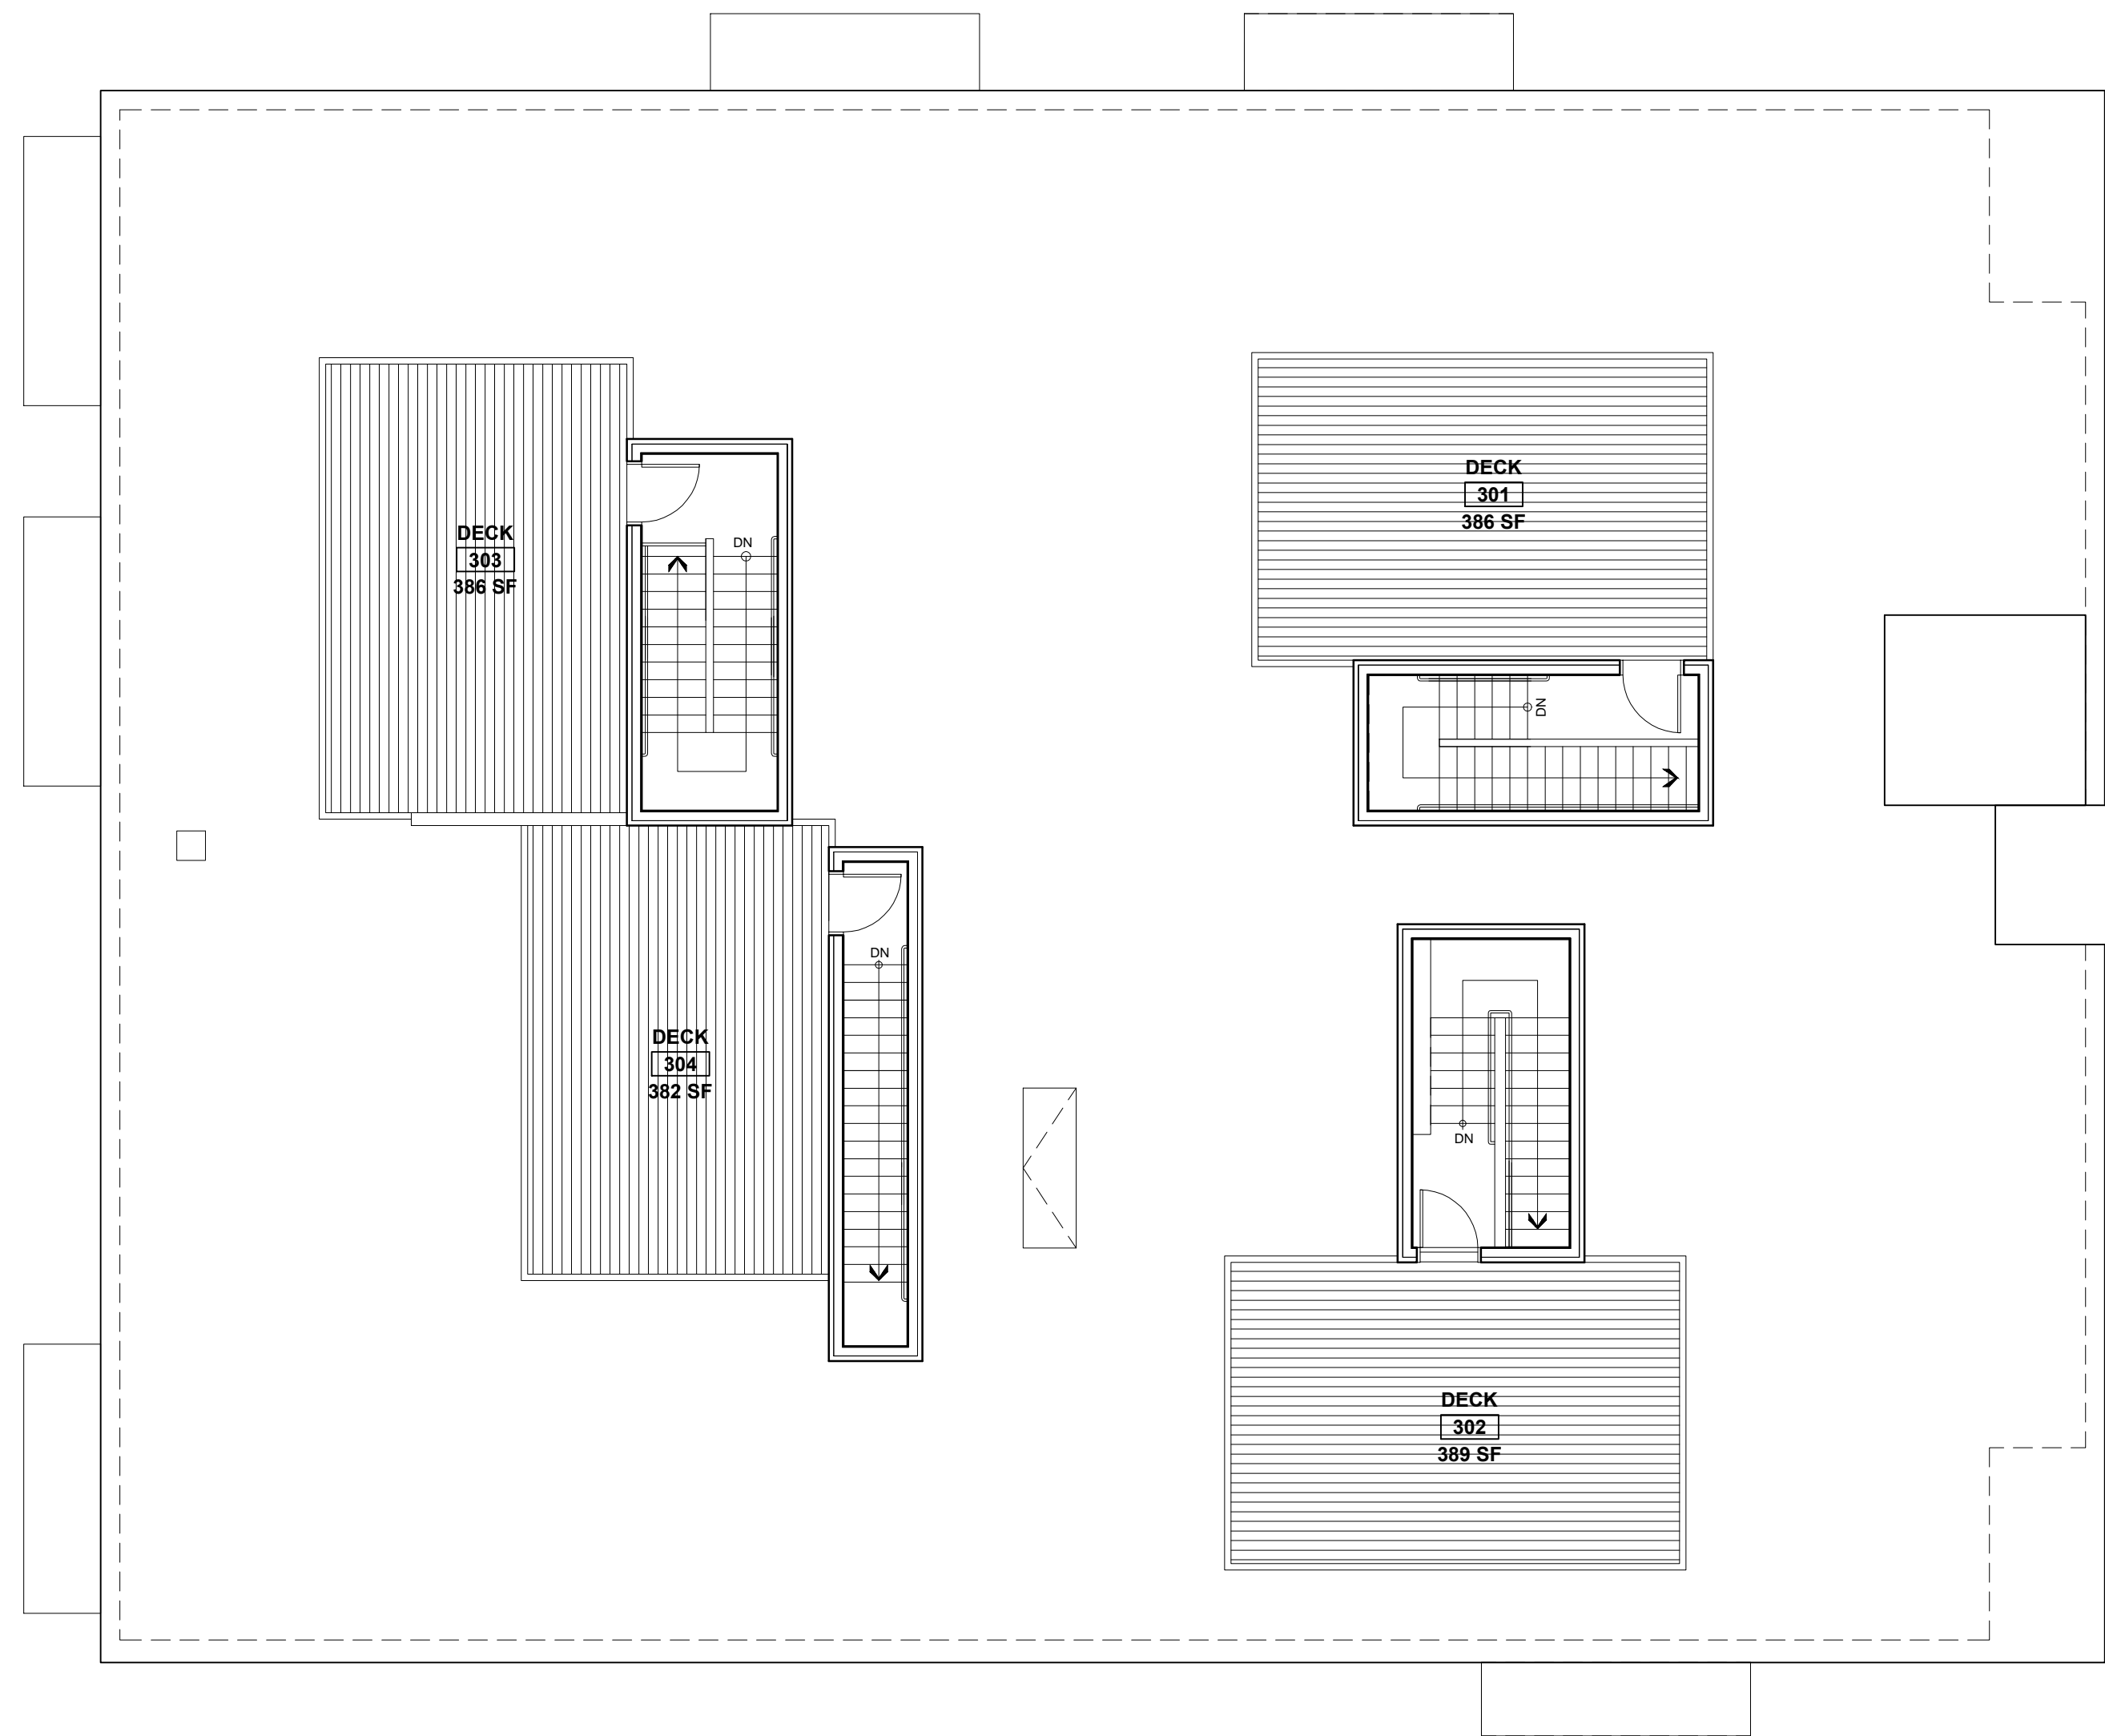

HAMMOND HOUSE
10 HAMMOND STREET
PORTLAND, MAINE

RYAN SENATORE ARCHITECTURE
500 CONGRESS STREET
PORTLAND, MAINE 04101
207-650-6414
senatorearchitecture.com

REVISIONS
*PROGRESS PRINT ONLY
Not for Construction
NOVEMBER 21, 2018*

DATE:

PROJECT No. 1846

DRAWN BY: RRT, RJS

CHECKED BY: RJS

SCALE: AS NOTED

SHEET TITLE:
ROOF PLAN

A1-4

1 ROOF PLAN
1/8" = 1'-0"