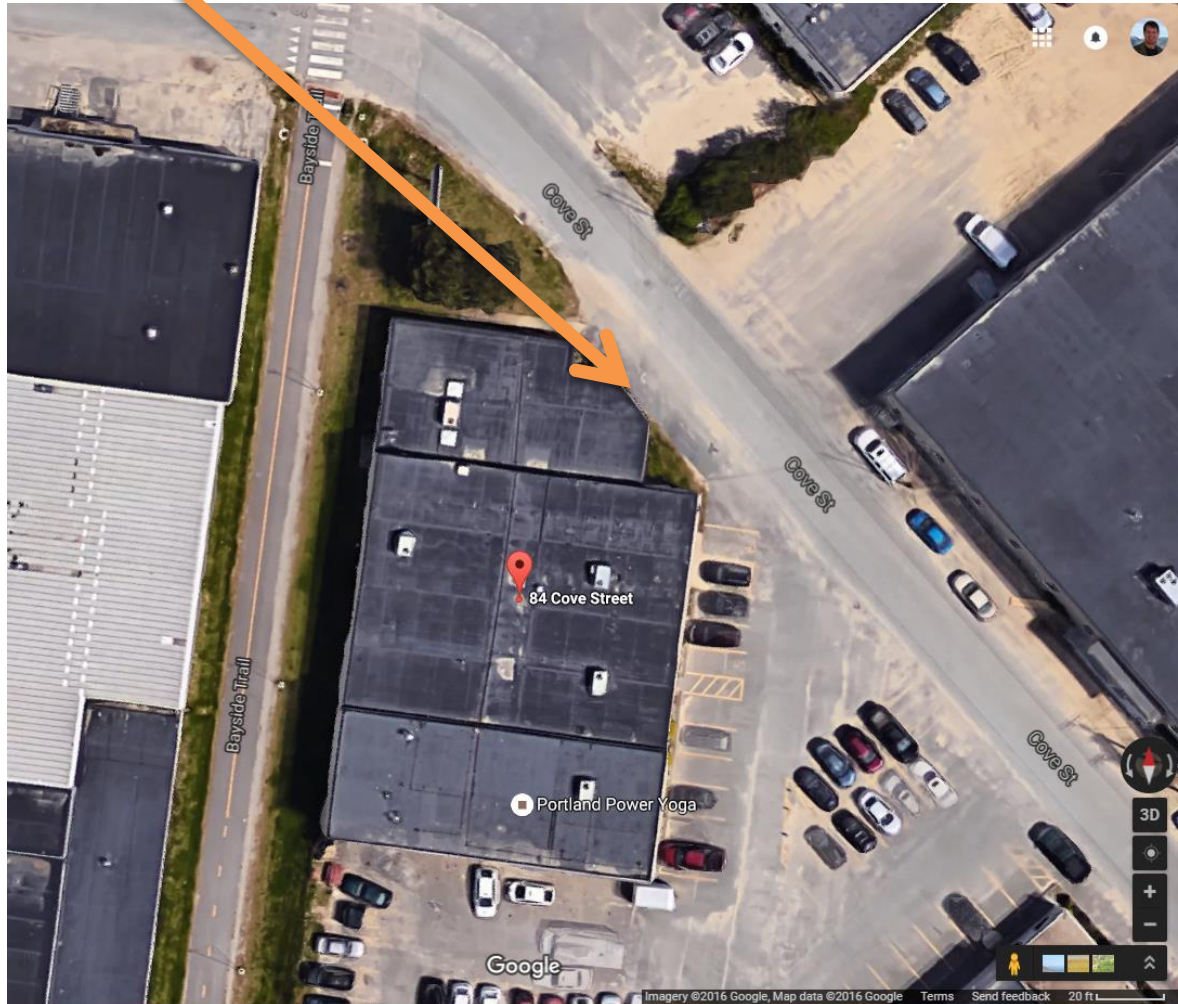

# Portland Power Yoga Sign Location

**BURR  
SIGNS**

40A Manson Libby Road  
Scarborough, ME 04074  
Phone: 207-396-6111  
Fax: 207-396-6435

CLIENT	Portland Power Yoga
ADDRESS	84 Cove Street Portland ME 04101