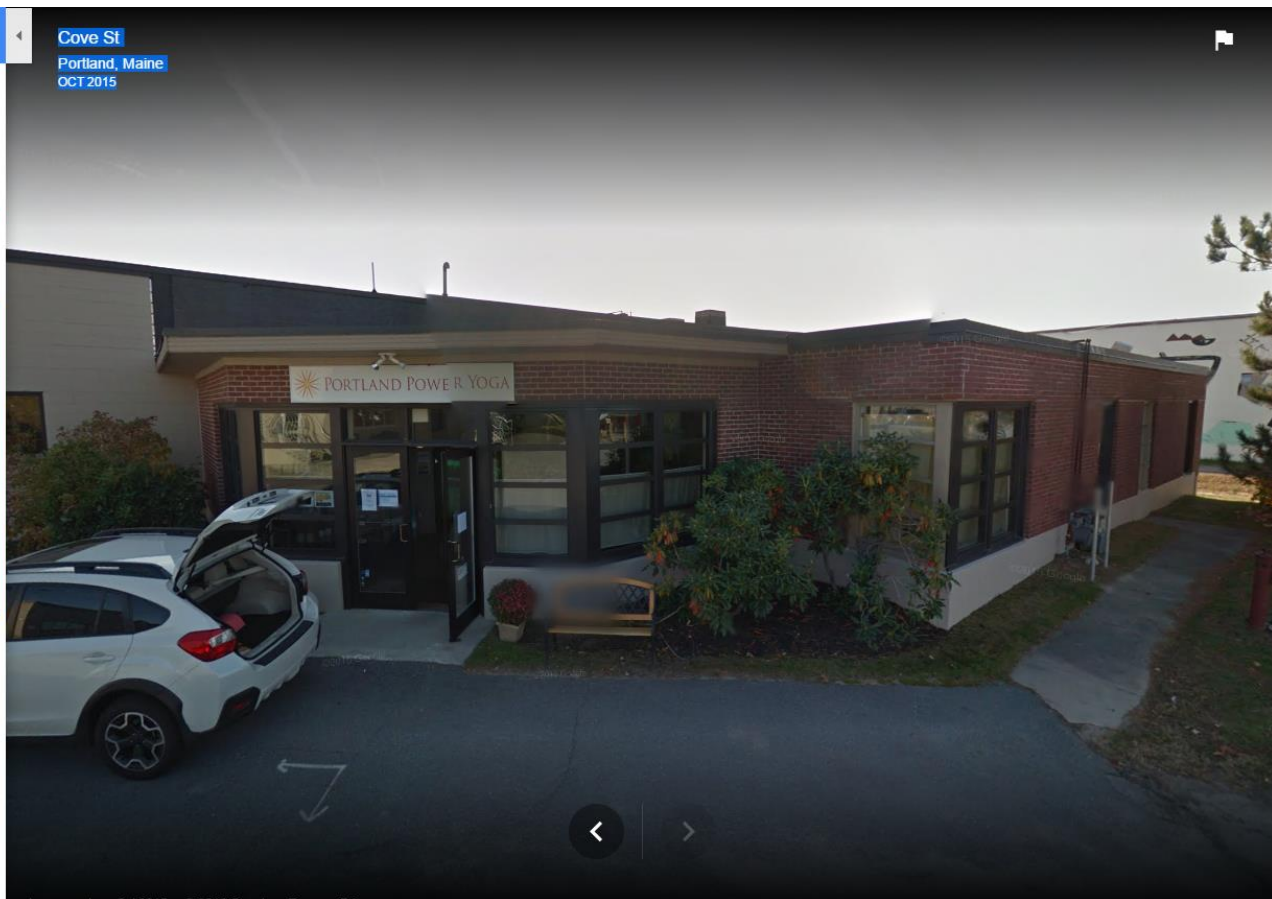

# Portland Power Yoga Entrance Elevation

← Portland Power Yoga

Cove St  
Portland, Maine  
OCT 2015

40A Manson Libby Road  
Scarborough, ME 04074  
Phone: 207-396-6111  
Fax: 207-396-6435

CLIENT  
**Portland Power  
Yoga**