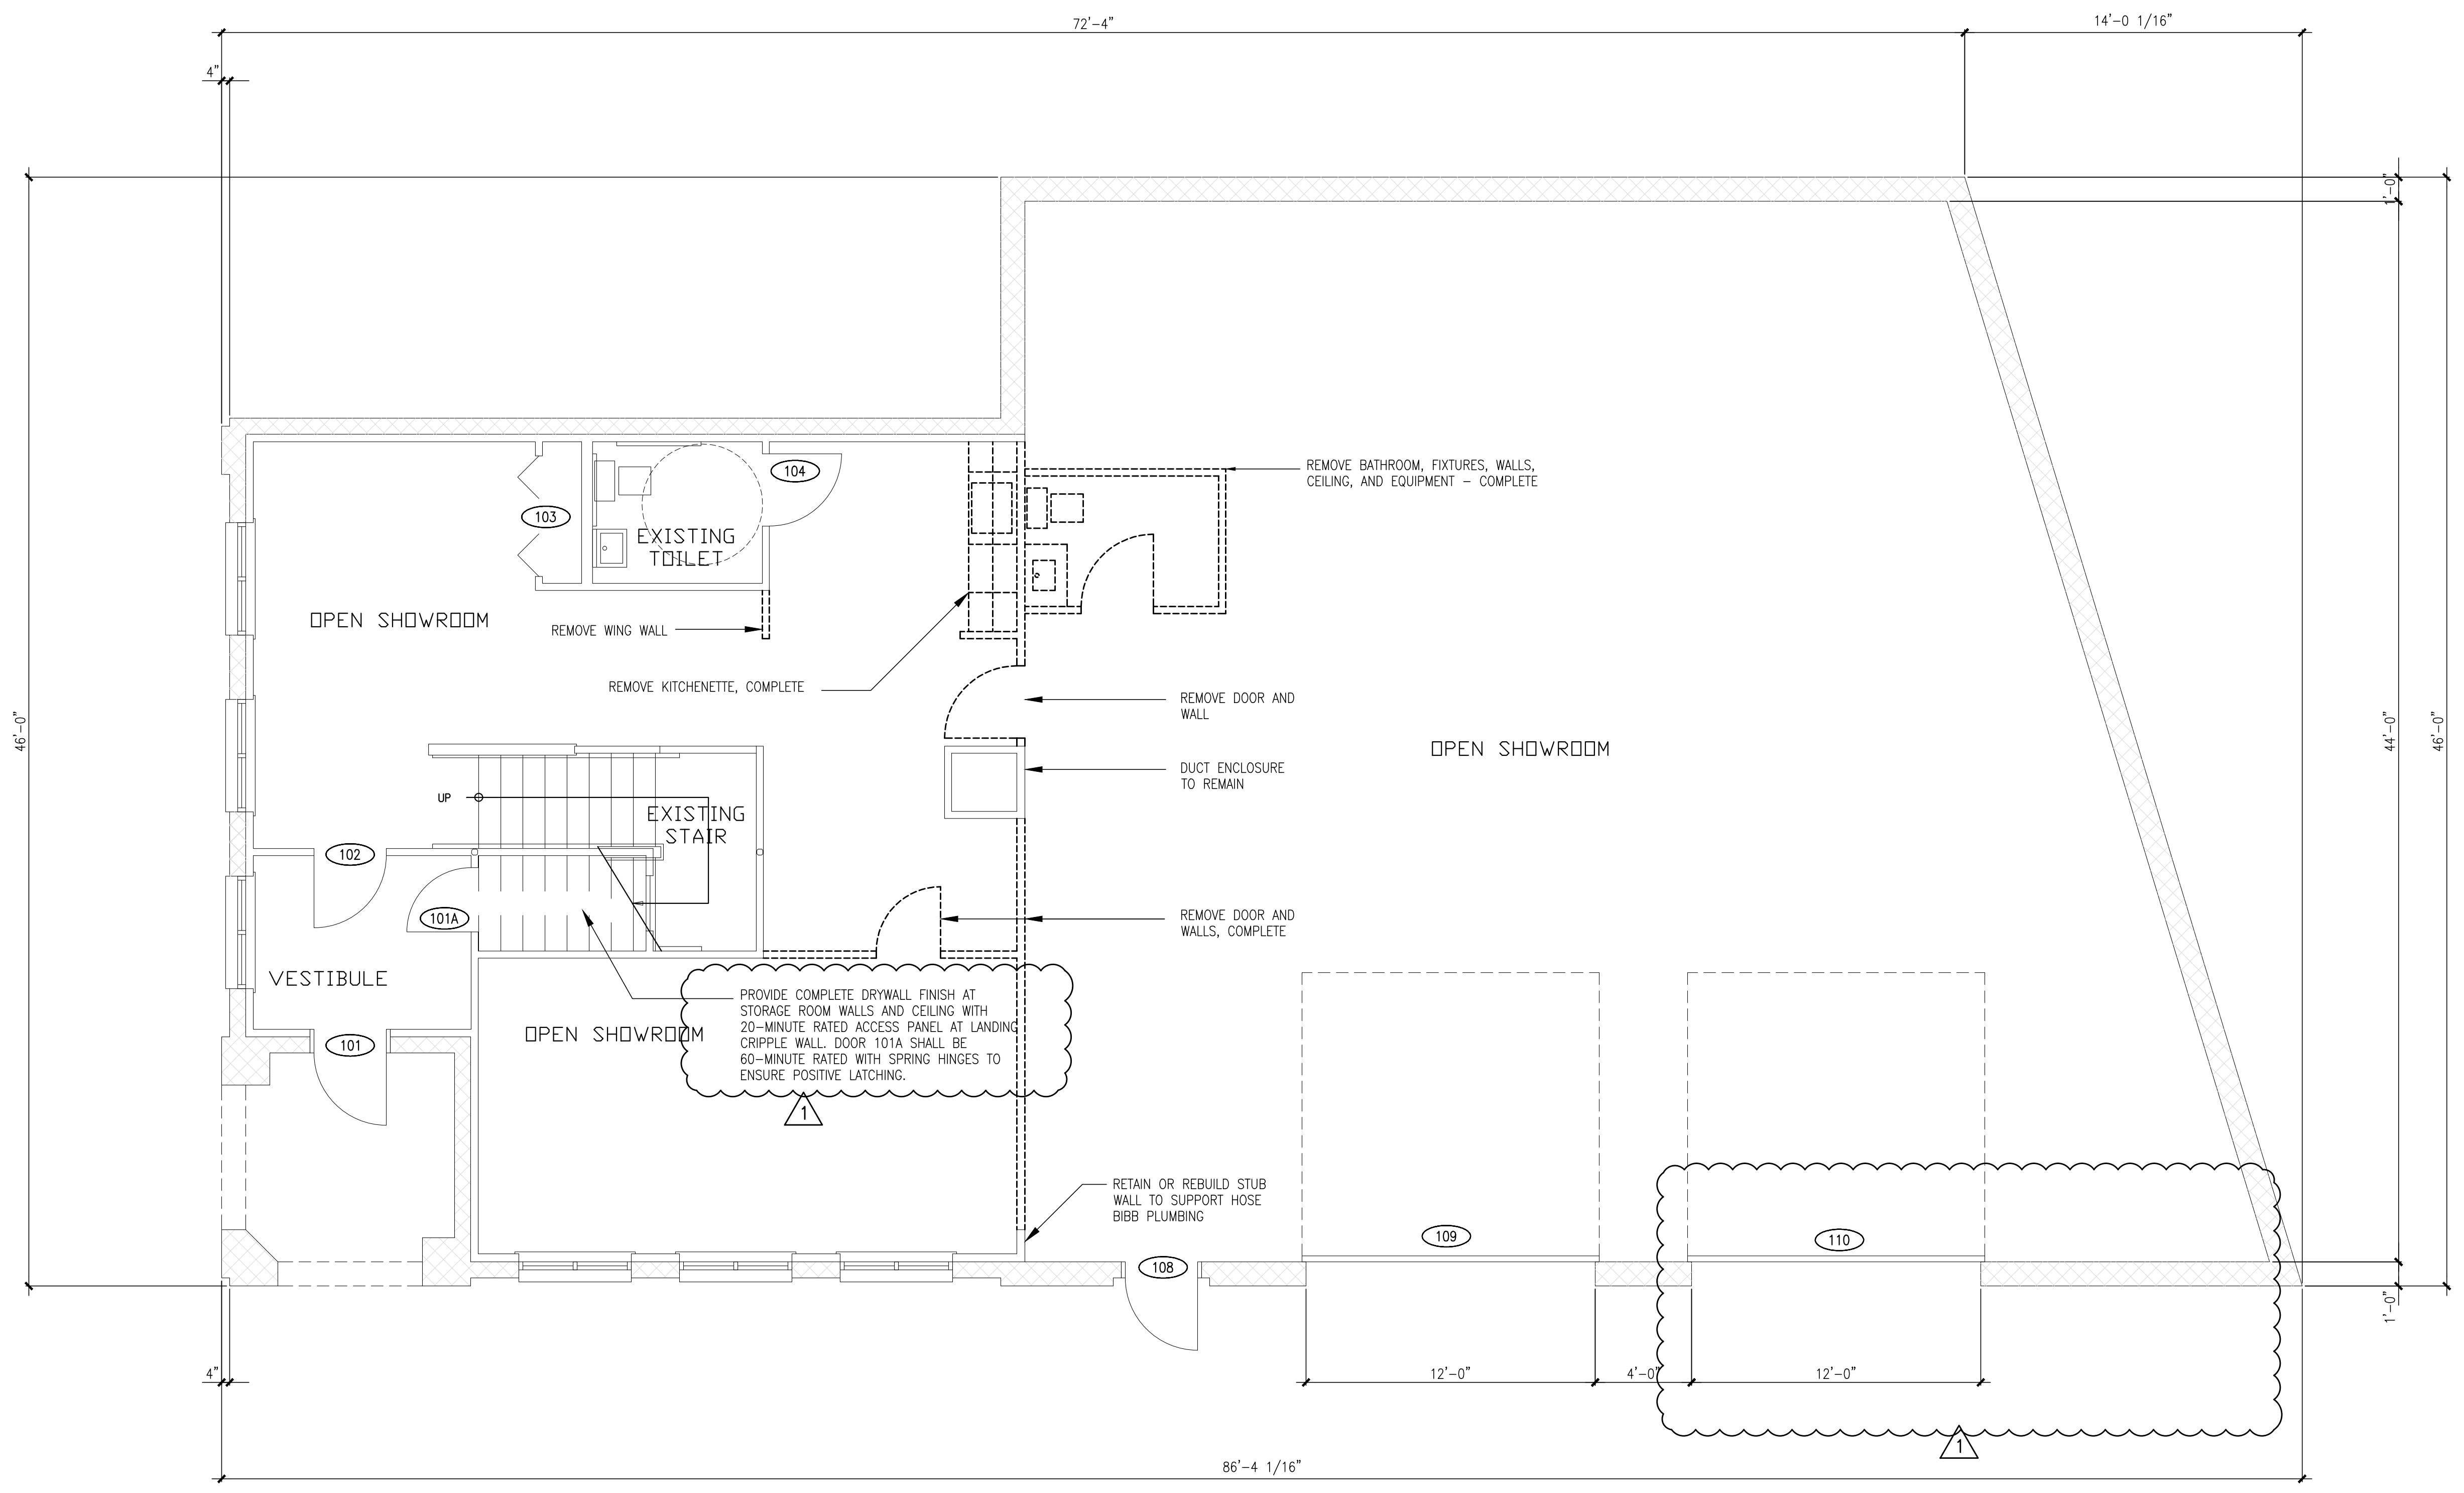

DESIGNER
CWS ARCHITECTS
ARCHITECTURE | INTERIOR DESIGN
434 CLIMBERLAND AVENUE
PORTLAND, MAINE 04101
T: 207-774-4441
F: 207-774-4440
WWW.CWSARCH.COM

OWNER
MOUGALIAN RUGS
SCARBOROUGH, MAINE 04174

PROJECT
175 ANDERSON STREET
CHANGE OF USE
175 ANDERSON STREET
PORTLAND, MAINE 04101

DRAWING
PROPOSED FIRST FLOOR
PLAN
CWS PROJECT NUMBER: 16-036

REVISIONS

1	ELIMINATE ADD'L EGRESS DOOR AT 110	05/27/2016

DRAWING NUMBER
A 1.01
SCALE: SCALE: 1/4" = 1'-0"
DATE: 07/14/2016

1
2
3
4
5

A B C D E F G H