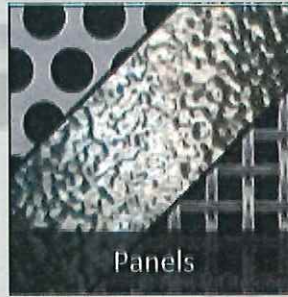

Custom Option Snapshot

Glazing

DSB, tempered, acrylic, polycarbonate, multi-wall polycarbonate, laminate, insulated, frosted, and tinted.

Custom glass is available

Panels

Solid, insulated panels, perforated panels, operable and inoperable louvers, mesh, and stamped panel designs.

Custom panels available

Corrosion Package

Stainless steel track, cables, face hardware, and nylon rollers with sealed bearings are used instead of standard steel components.

Polyurethane expanding foam filled insulated rails and stiles. Insulated glazing available up to 1" thick. **Contact sales regarding estimated R-values.**