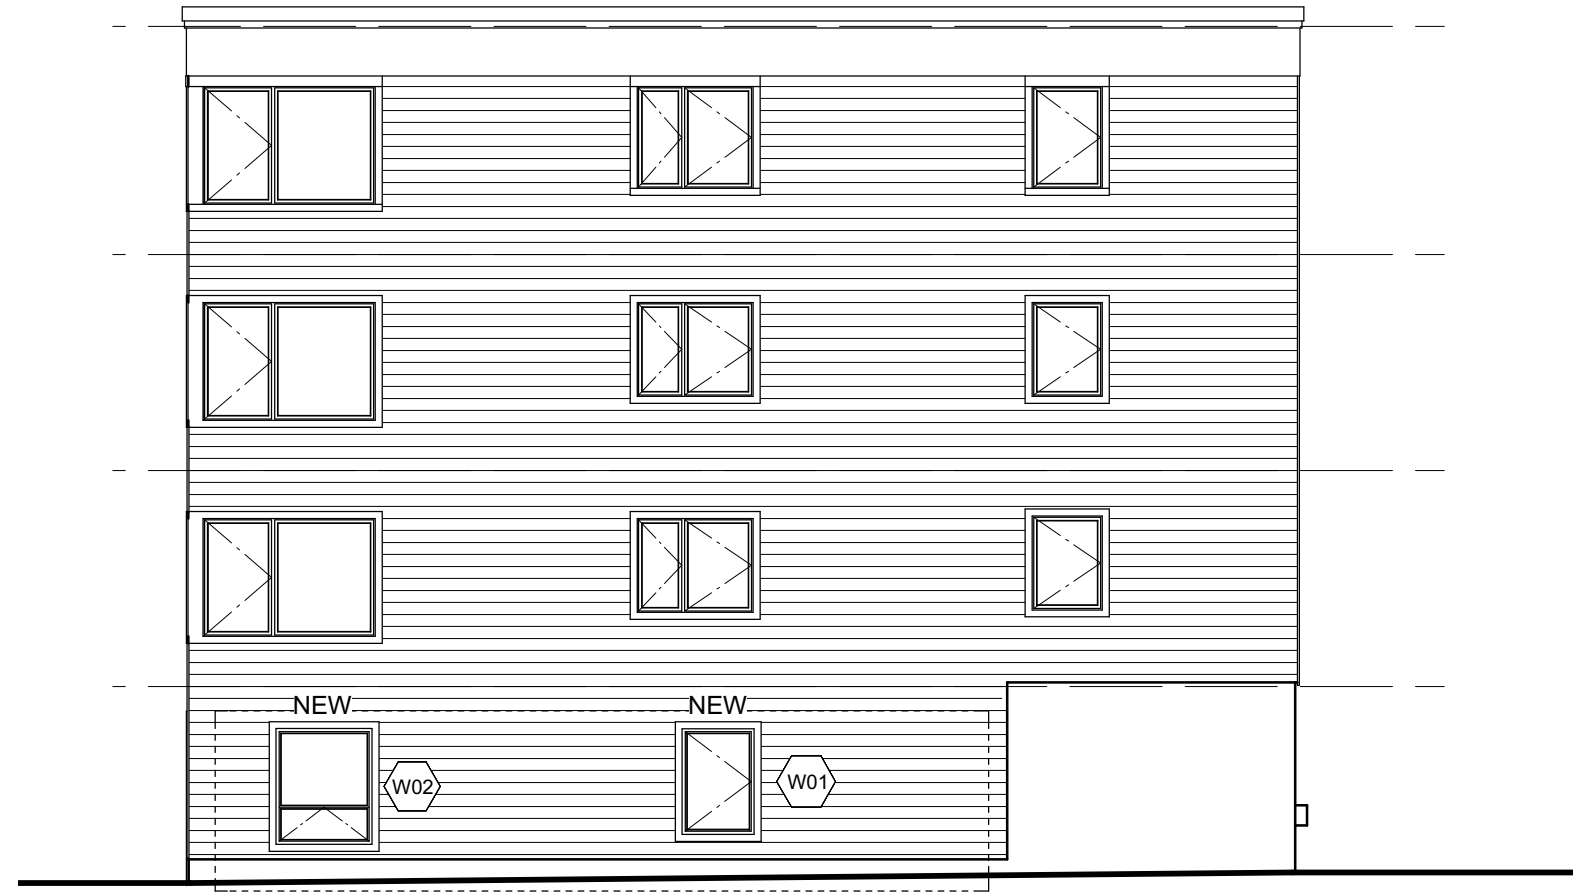

North Elevation

West Elevation

Kevin Moquin Architect
 Maine Licensed Architect
 Portland, ME
 www.km-a.me
 kevin@km-a.me | (207) 615-6421

58 Hammond
 Efficiency
 Portland, ME
 1/15/2016

Proposed Elevations