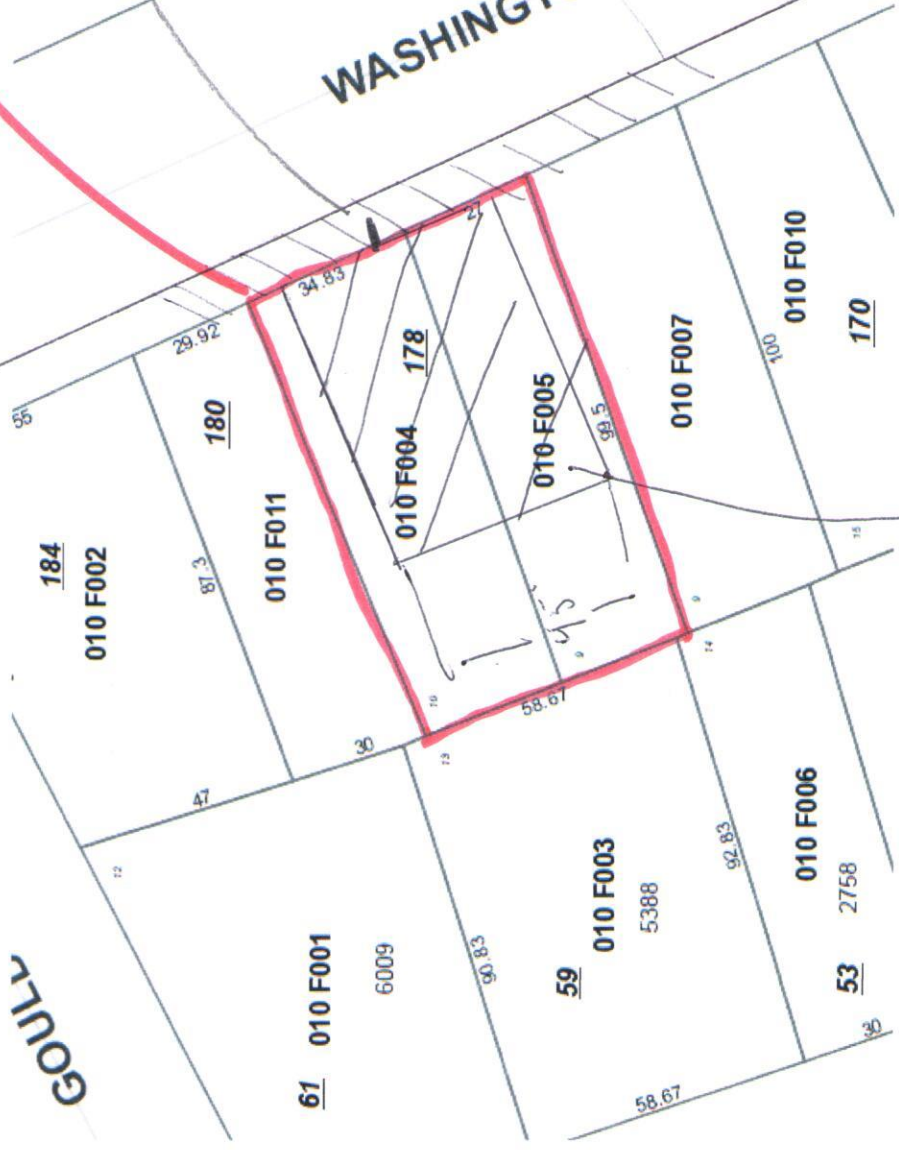

Foot Line

Sign location
70" x 30"
7'8" off sidewalk
S. of sidewalk

WASHINGTON AVE
681 - 691
159 - 189
160 - 188
891 - 091

GOULD

Building