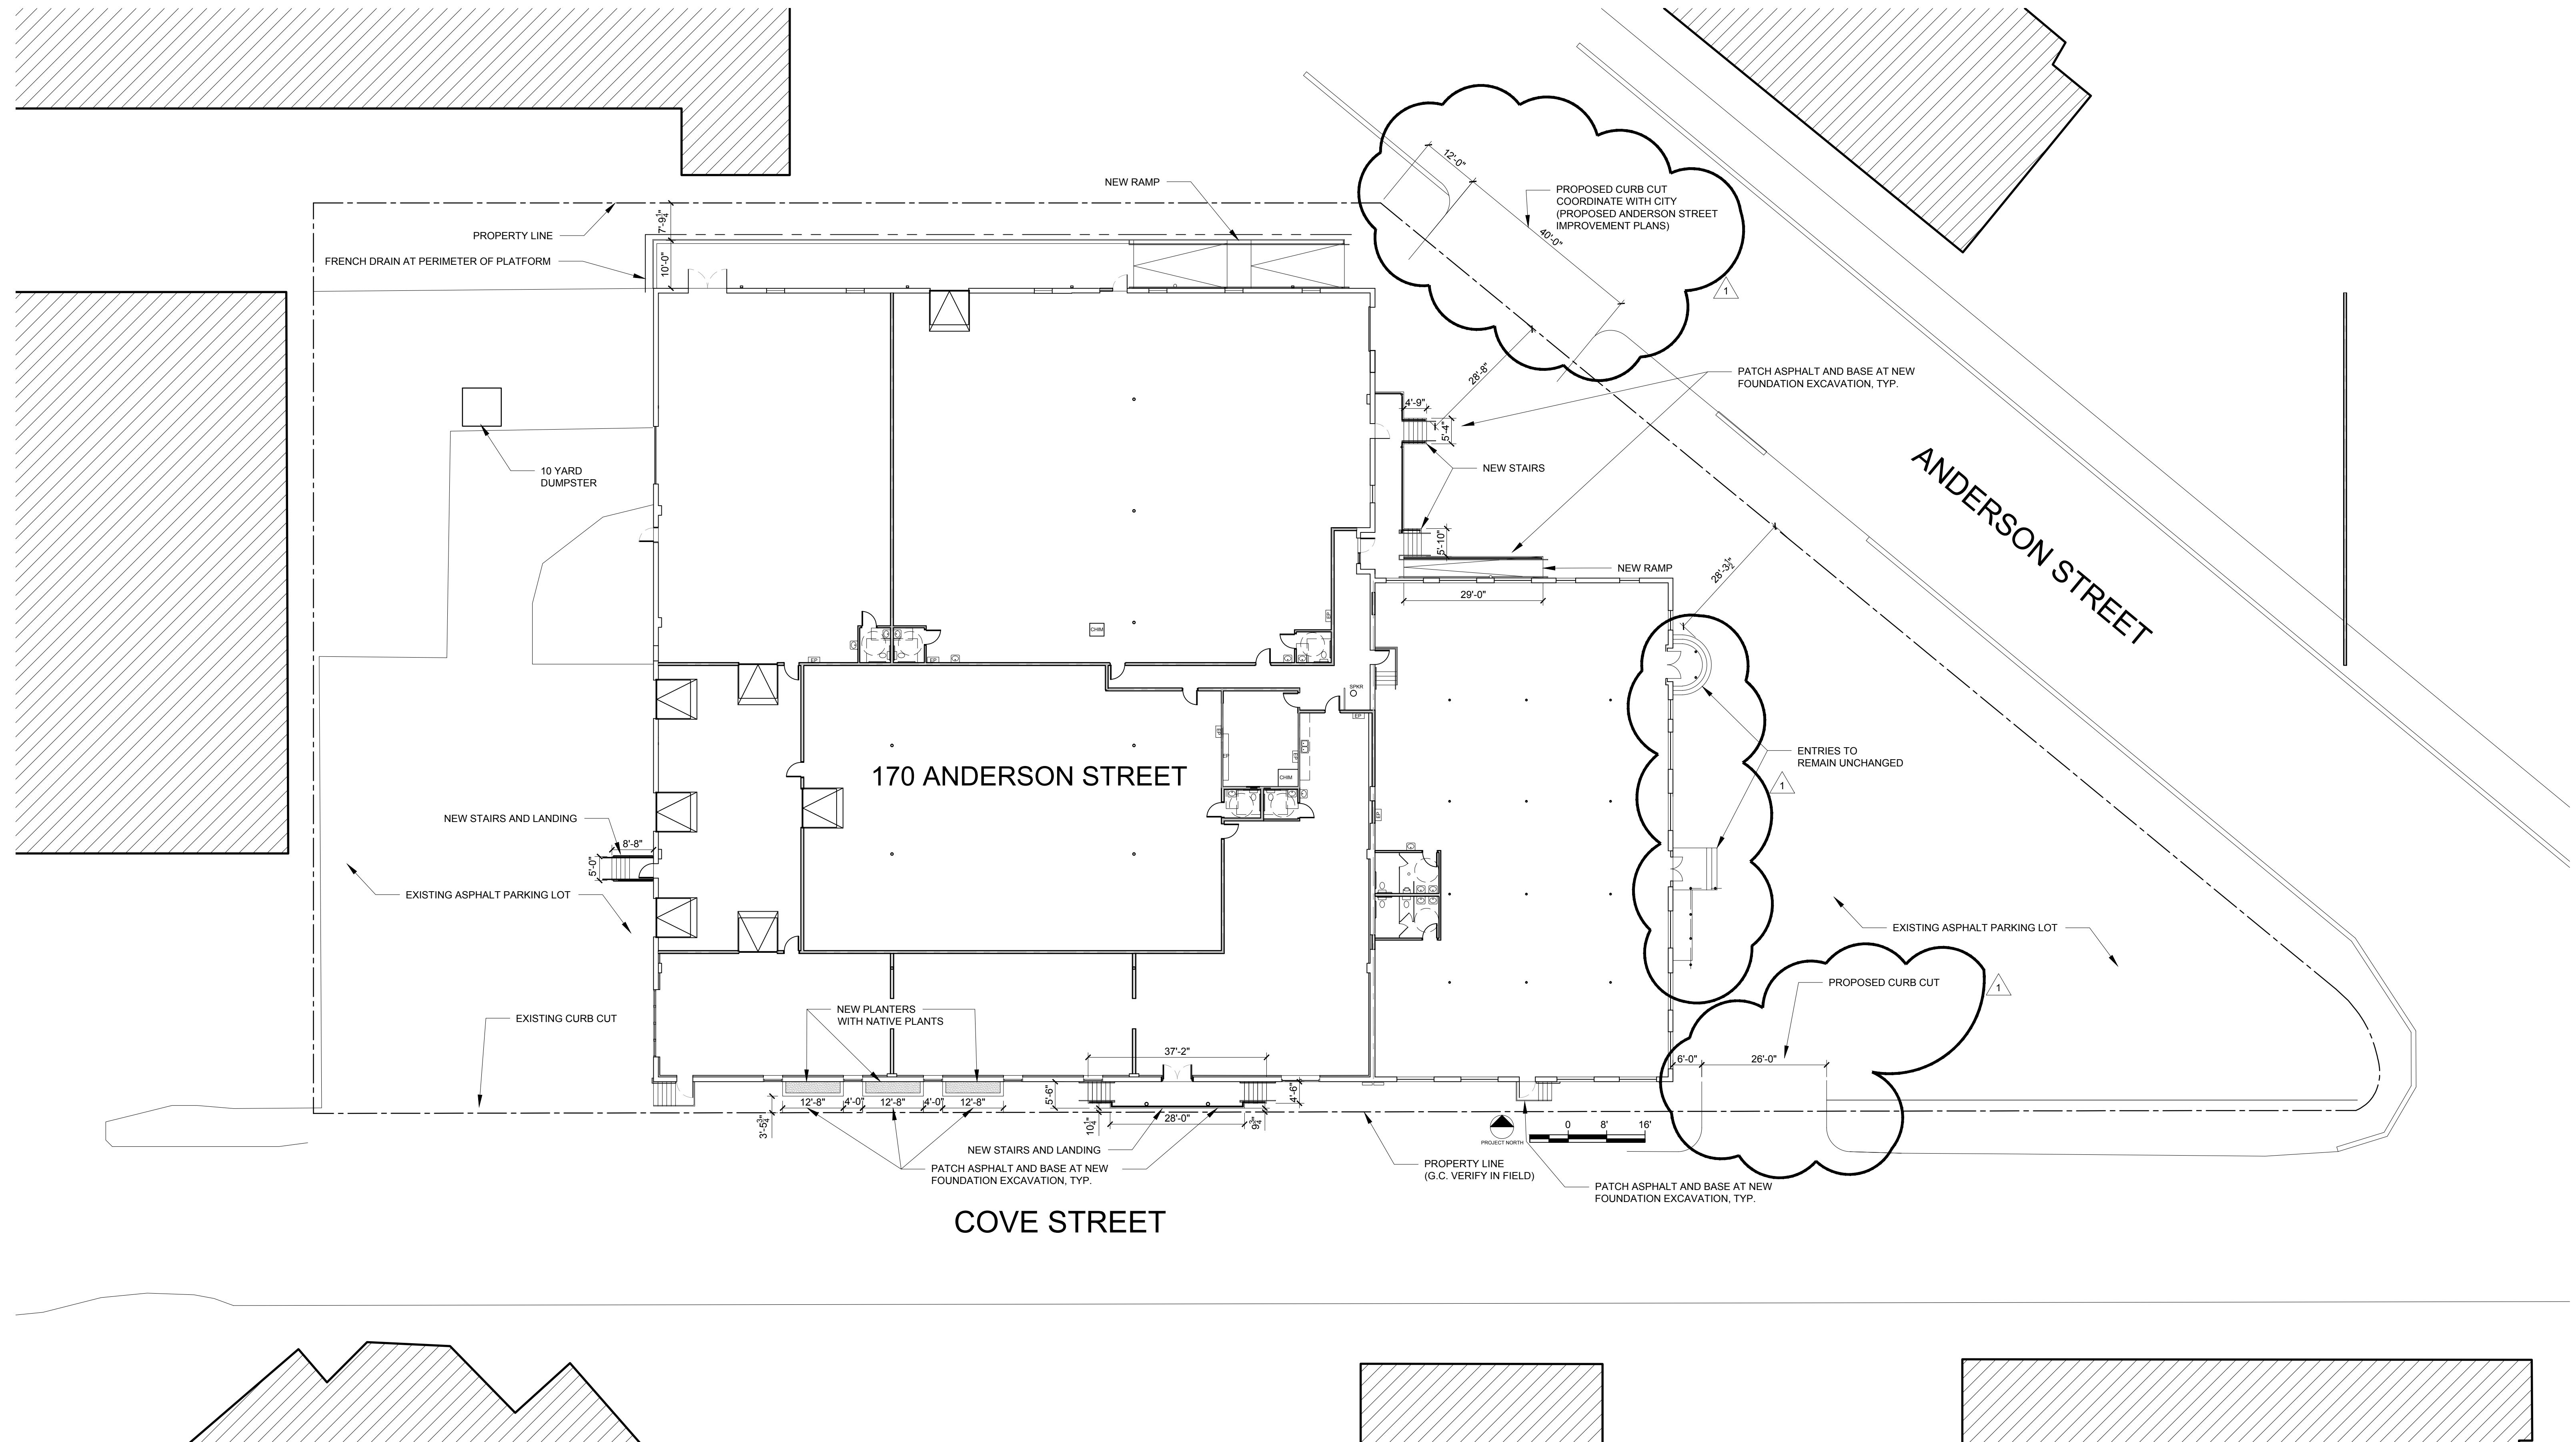

© 2014 RYAN SENATORE ARCHITECTURE

RENOVATIONS TO
170 ANDERSON STREET
PORTLAND, MAINE

RSA
RYAN SENATORE
ARCHITECTURE
565 CONGRESS STREET
SUITE 304
PORTLAND, MAINE 04101
207.650.6414
senatorearchitecture.com

REVISIONS:
REVISION #1 06/26/14

DATE: JUNE 4, 2014
PROJECT No. 1416
DRAWN BY: RJS / RRT
CHECKED BY: RJS
SCALE: AS NOTED

SHEET TITLE:
SITE PLAN
LAYOUT

C1-0

1 SITE PLAN LAYOUT
1/16" = 1'-0"