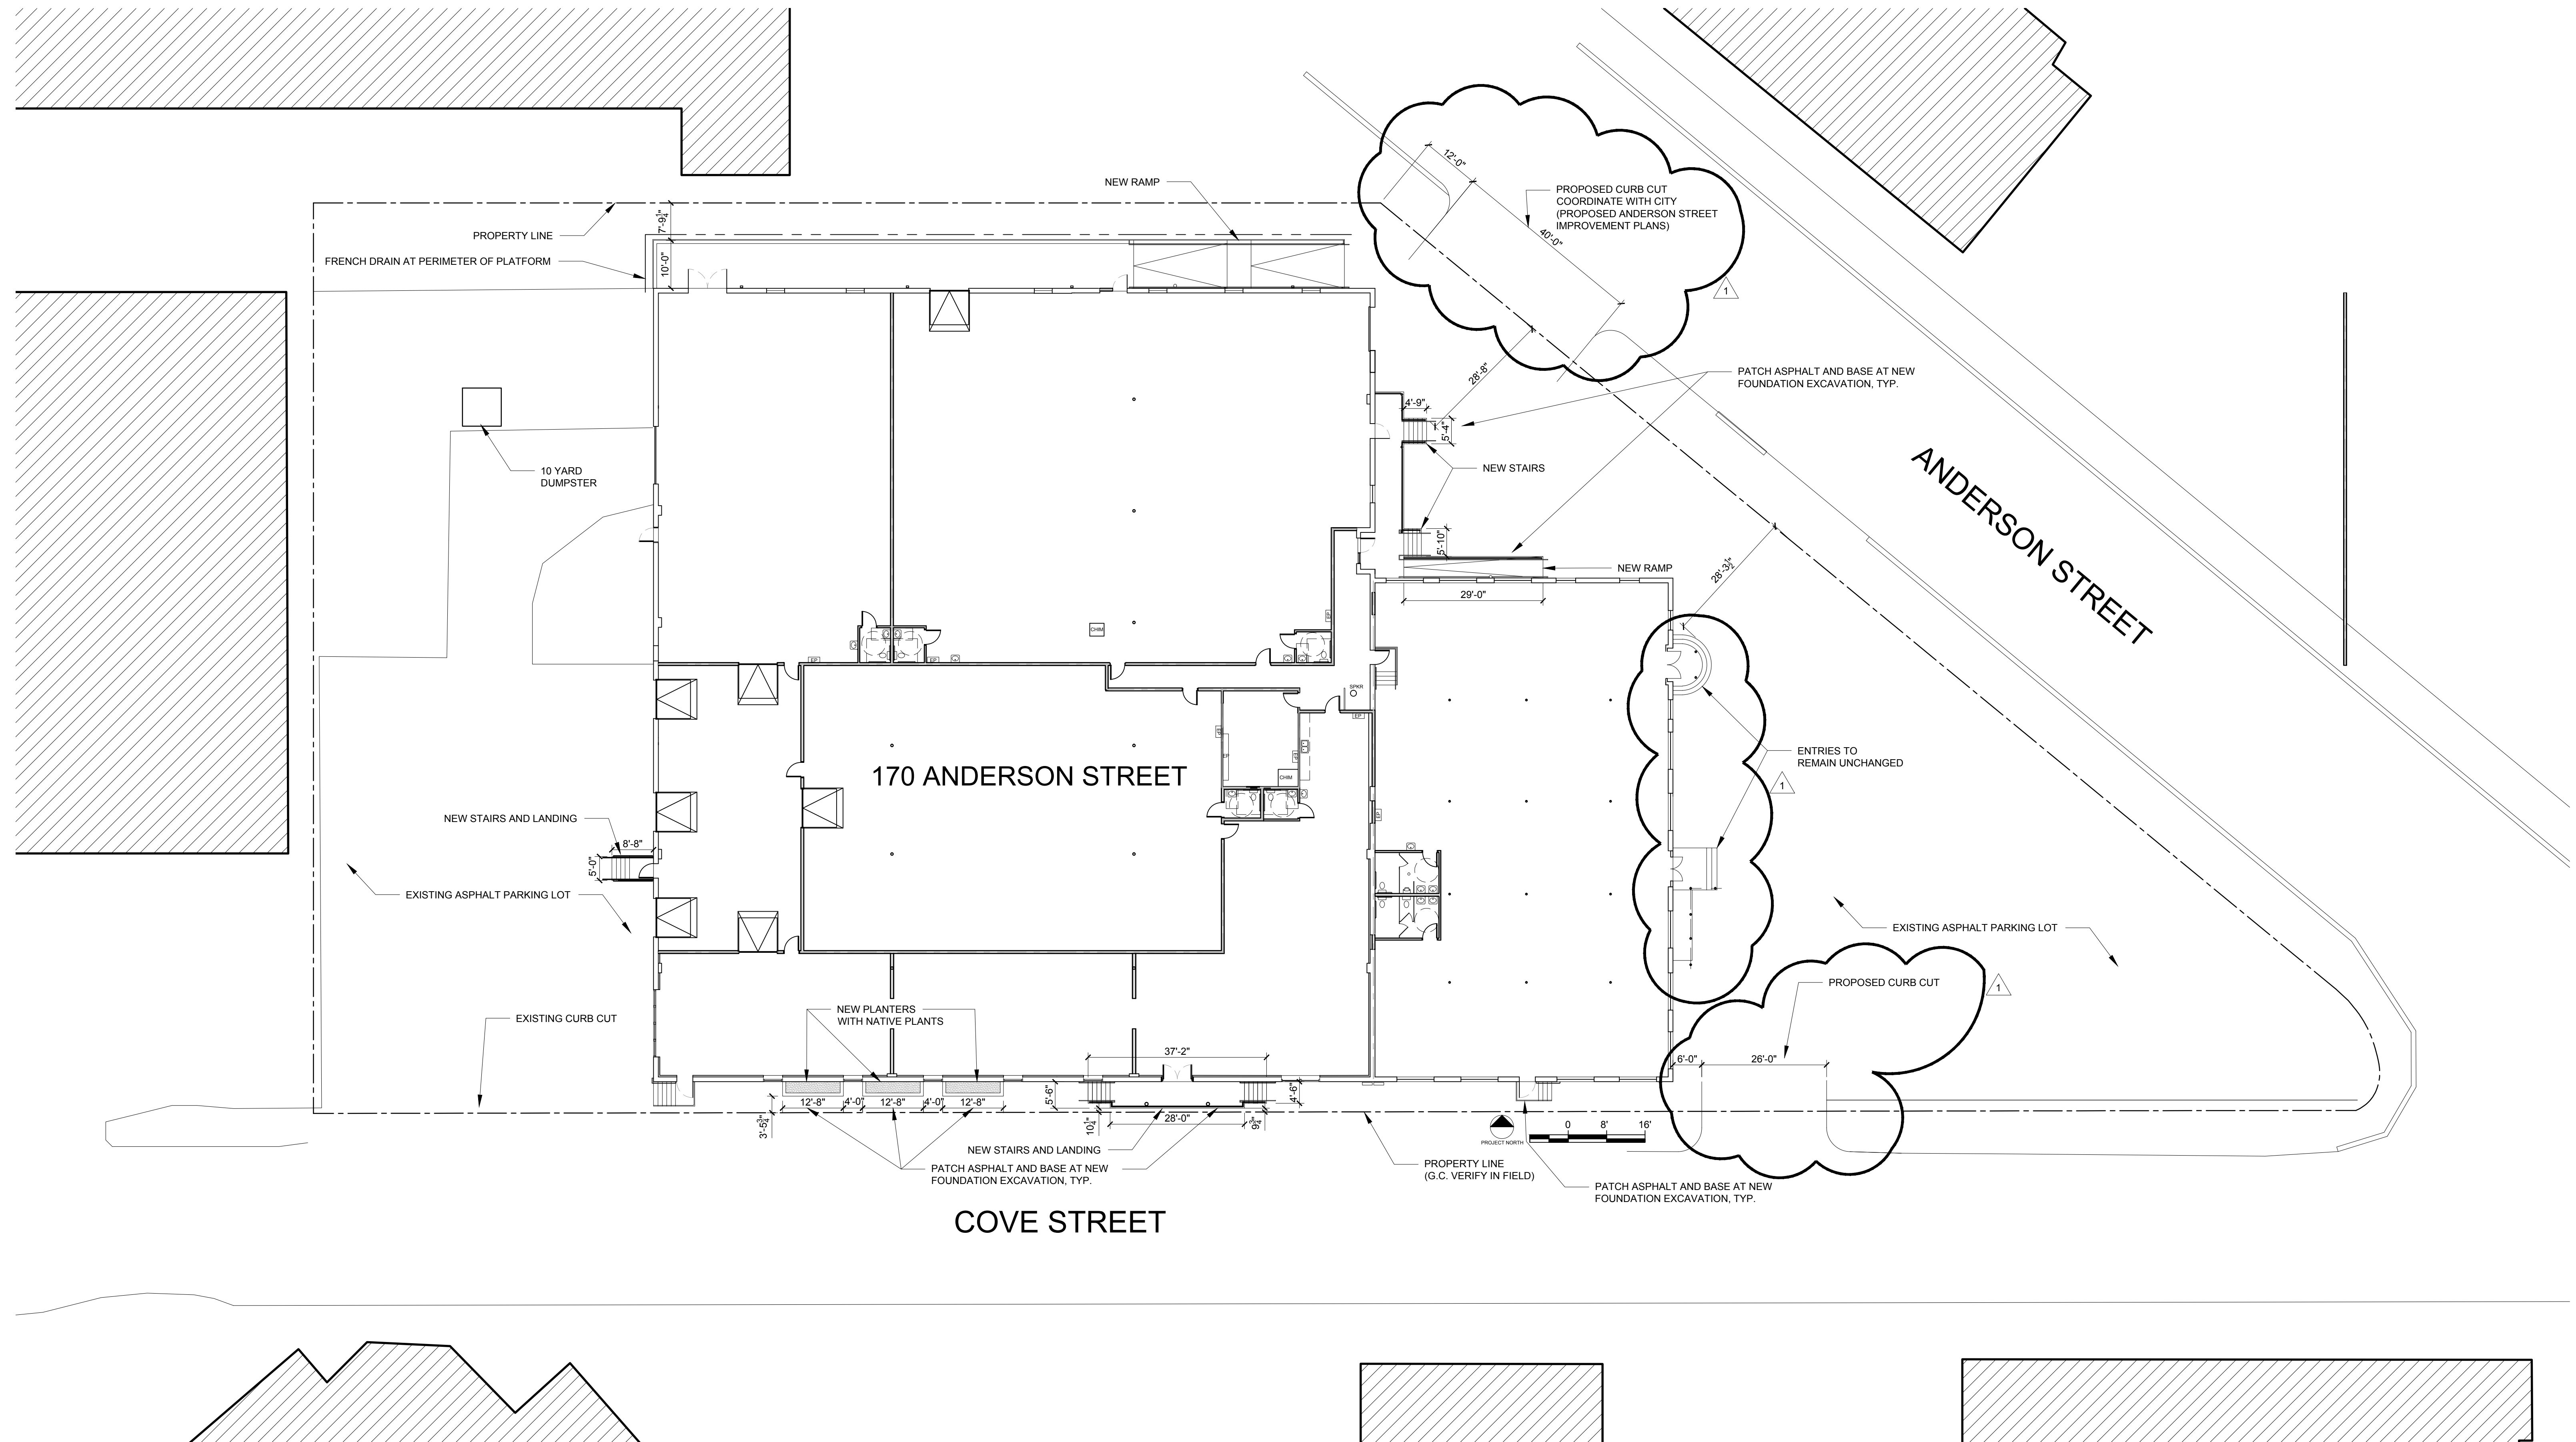

© 2014 RYAN SENATORE ARCHITECTURE

RENOVATIONS TO
170 ANDERSON STREET
PORTLAND, MAINE

RSA
RYAN SENATORE
ARCHITECTURE
565 CONGRESS STREET
SUITE 304
PORTLAND, MAINE 04101
207.650.6414
senatorearchitecture.com

REVISIONS:
REVISION #1 06/26/14

DATE: JUNE 4, 2014
PROJECT No. 1416
DRAWN BY: RJS / RRT
CHECKED BY: RJS
SCALE: AS NOTED

SHEET TITLE:
SITE PLAN
LAYOUT

C1-0

1 SITE PLAN LAYOUT
1/16" = 1'-0"