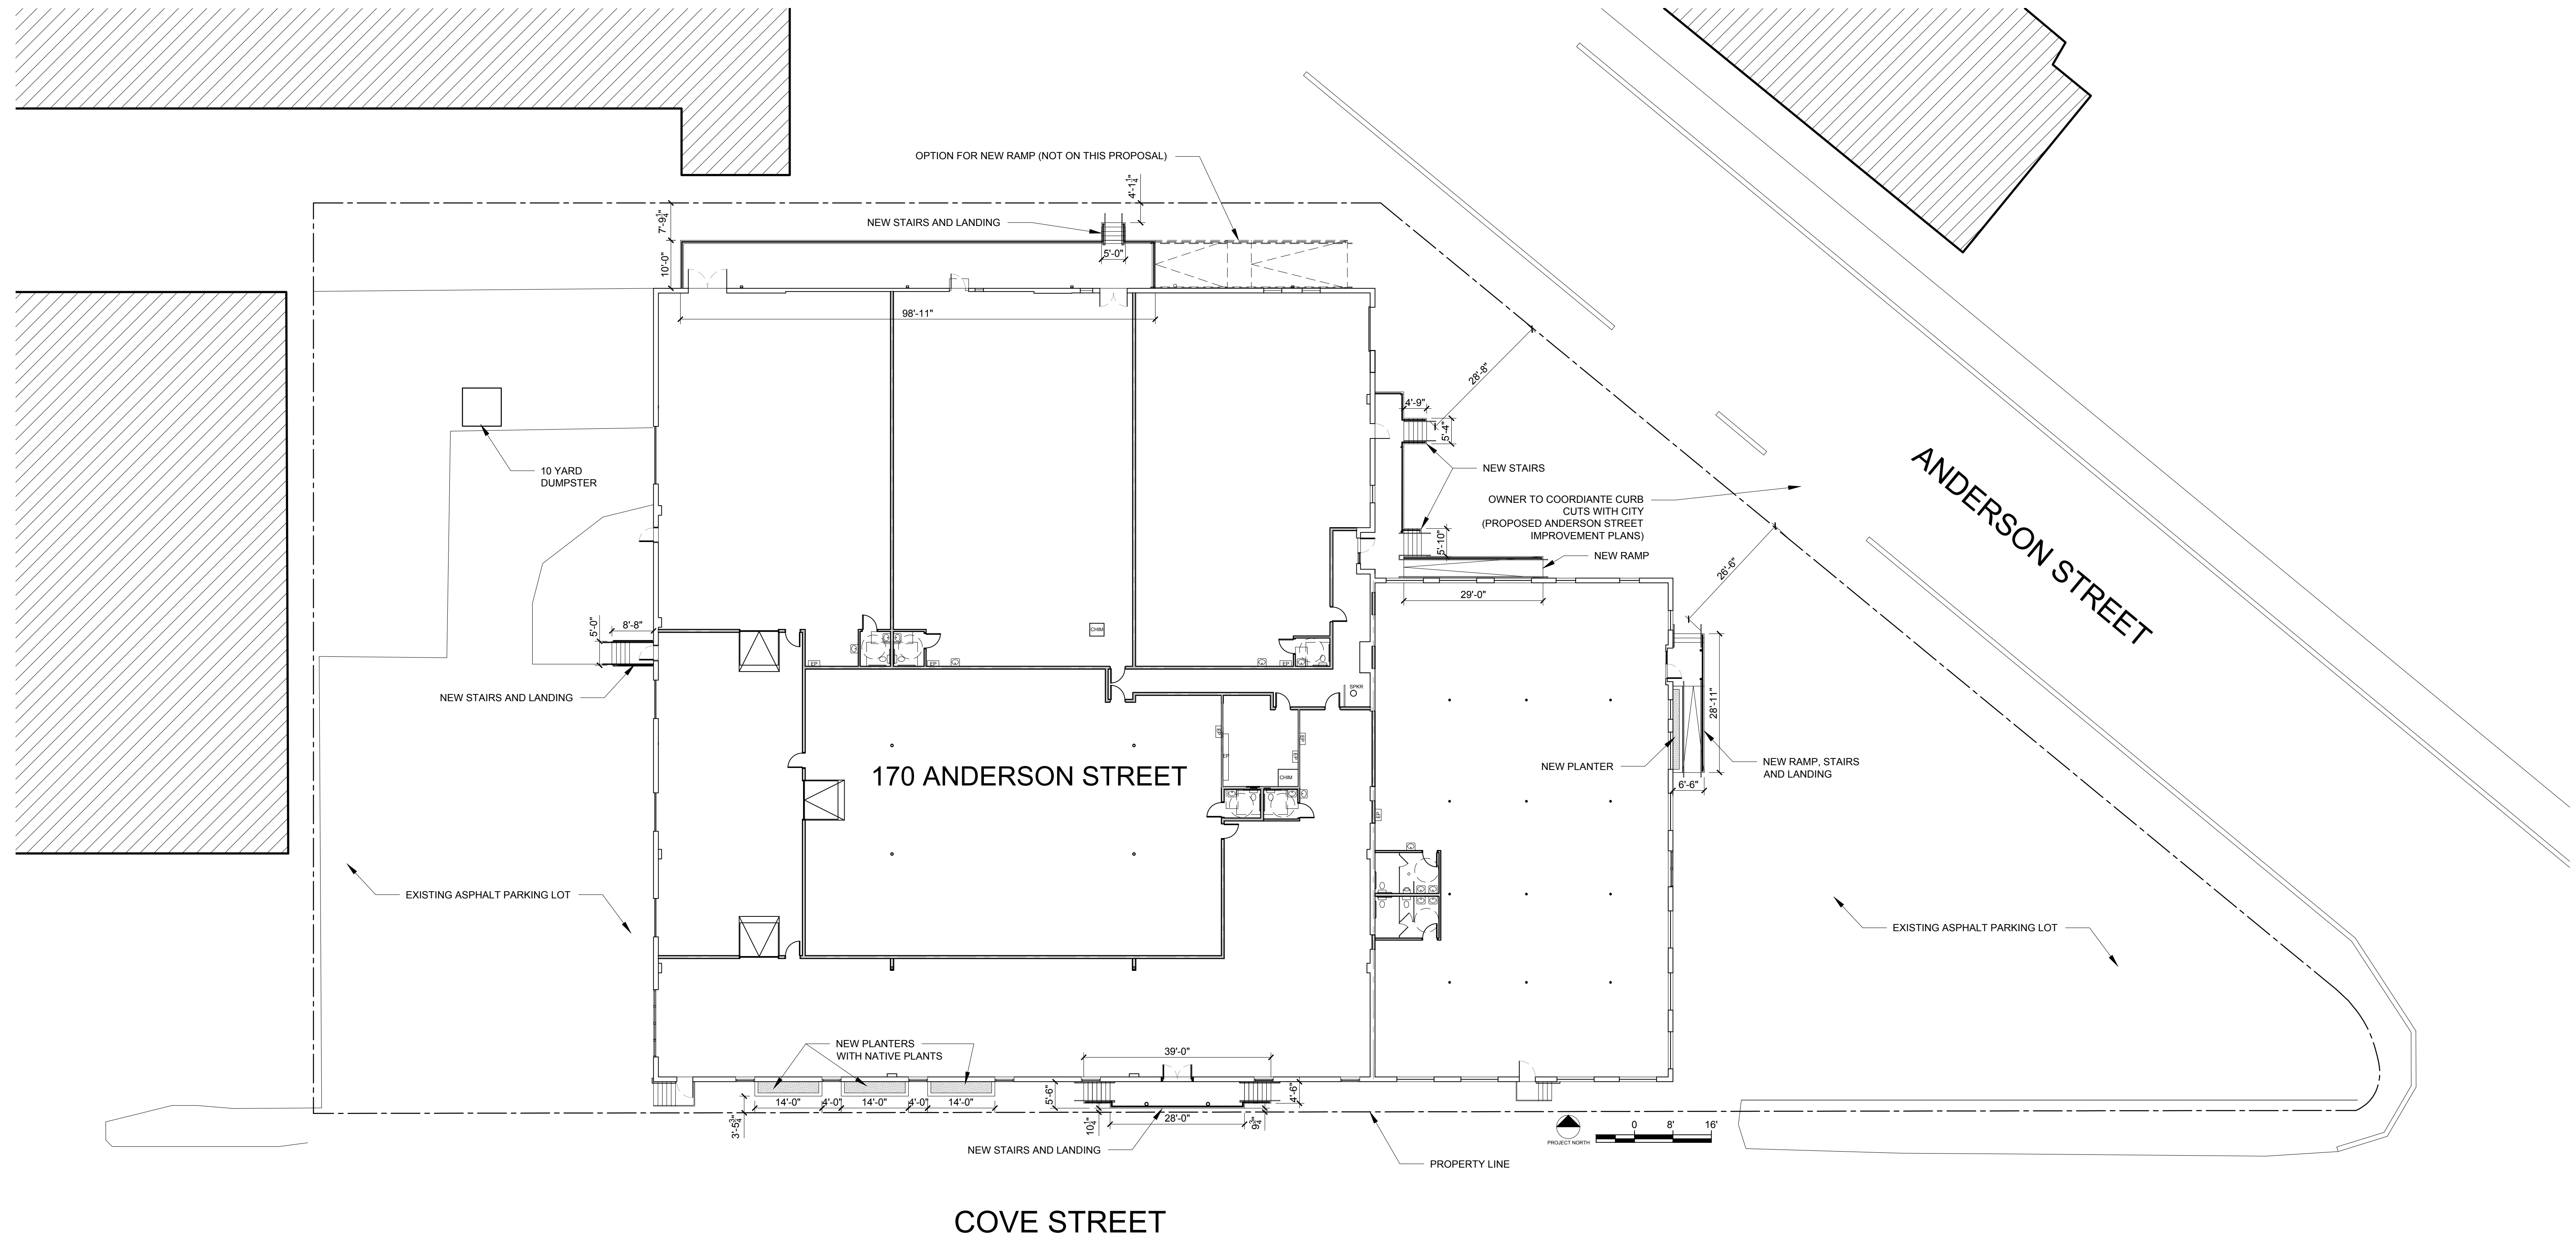

© 2014 RYAN SENATORE ARCHITECTURE

RENOVATIONS TO
170 ANDERSON STREET
PORTLAND, MAINE

RSA
RYAN SENATORE
ARCHITECTURE
565 CONGRESS STREET
SUITE 304
PORTLAND, MAINE 04101
207-650-6414
senatorearchitecture.com

REVISIONS:

DATE: MAY 08, 2014
PROJECT No. 1416
DRAWN BY: RJS / RRT
CHECKED BY: RJS
SCALE: AS NOTED

SHEET TITLE:
SITE PLAN
LAYOUT

C1-0

1 SITE PLAN LAYOUT
1/16" = 1'-0"