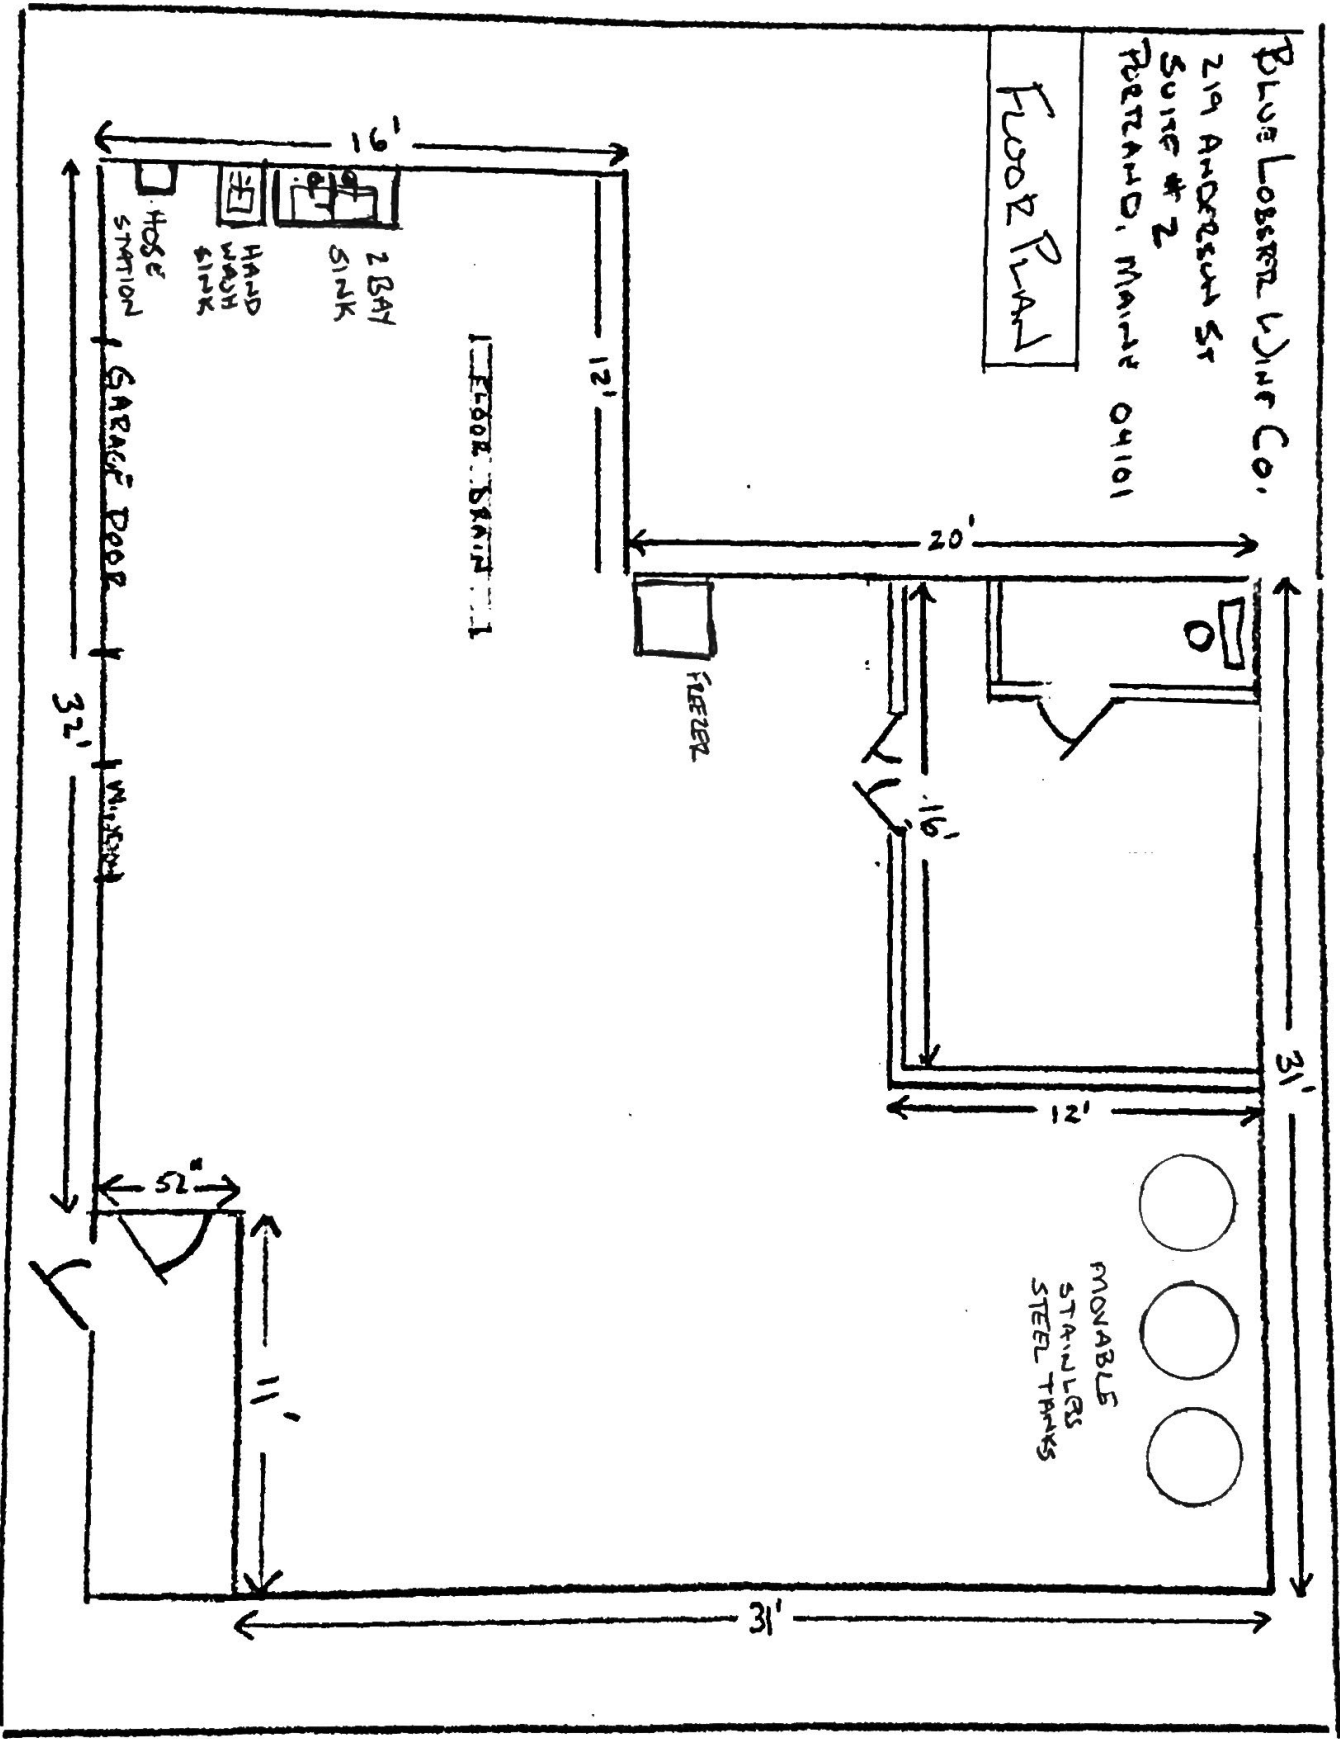

Blue Lobster Diner Co.
219 ANDERSON ST
SUITE # 2
PORTLAND, MAINE 04101

Food Panel

ANDERSON STREET