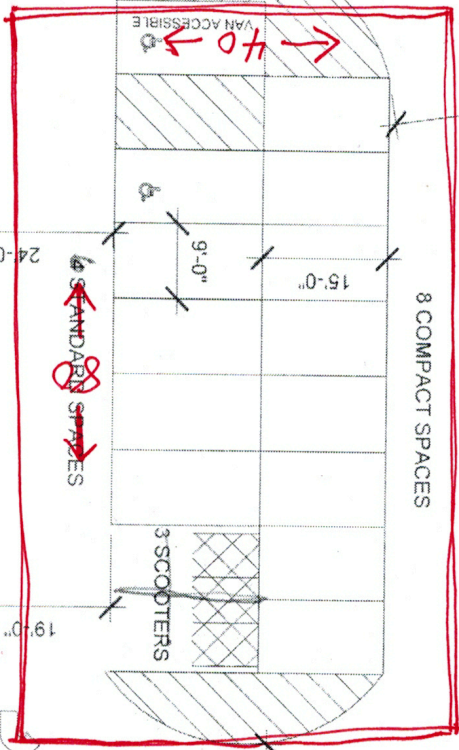

218.24

40' x 80' Tnt

STANDARD SPACES

8 COMPACT SPACES

3 SCOOTERS

30 SPACES / 2 HANDS

16 STANDARD SPACES

221.45

A002 2

NEW PLANTINGS @ WEST SIDE OF DUMPSTER (ARBORVITAE AND RHODODENDRON)

SNOW REMOVAL AREA

NEW SOLID WOOD WALL @ EAST SIDE OF DUMPSTER

EXISTING WOOD PLANTING TO REMAIN

NEW PLANTING STEPS TO SEE DETAILS

DELIVERIES

4 BICYCLES/PARALLEL STORAGE

SIDEWALK

VAN ACCESSIBLE