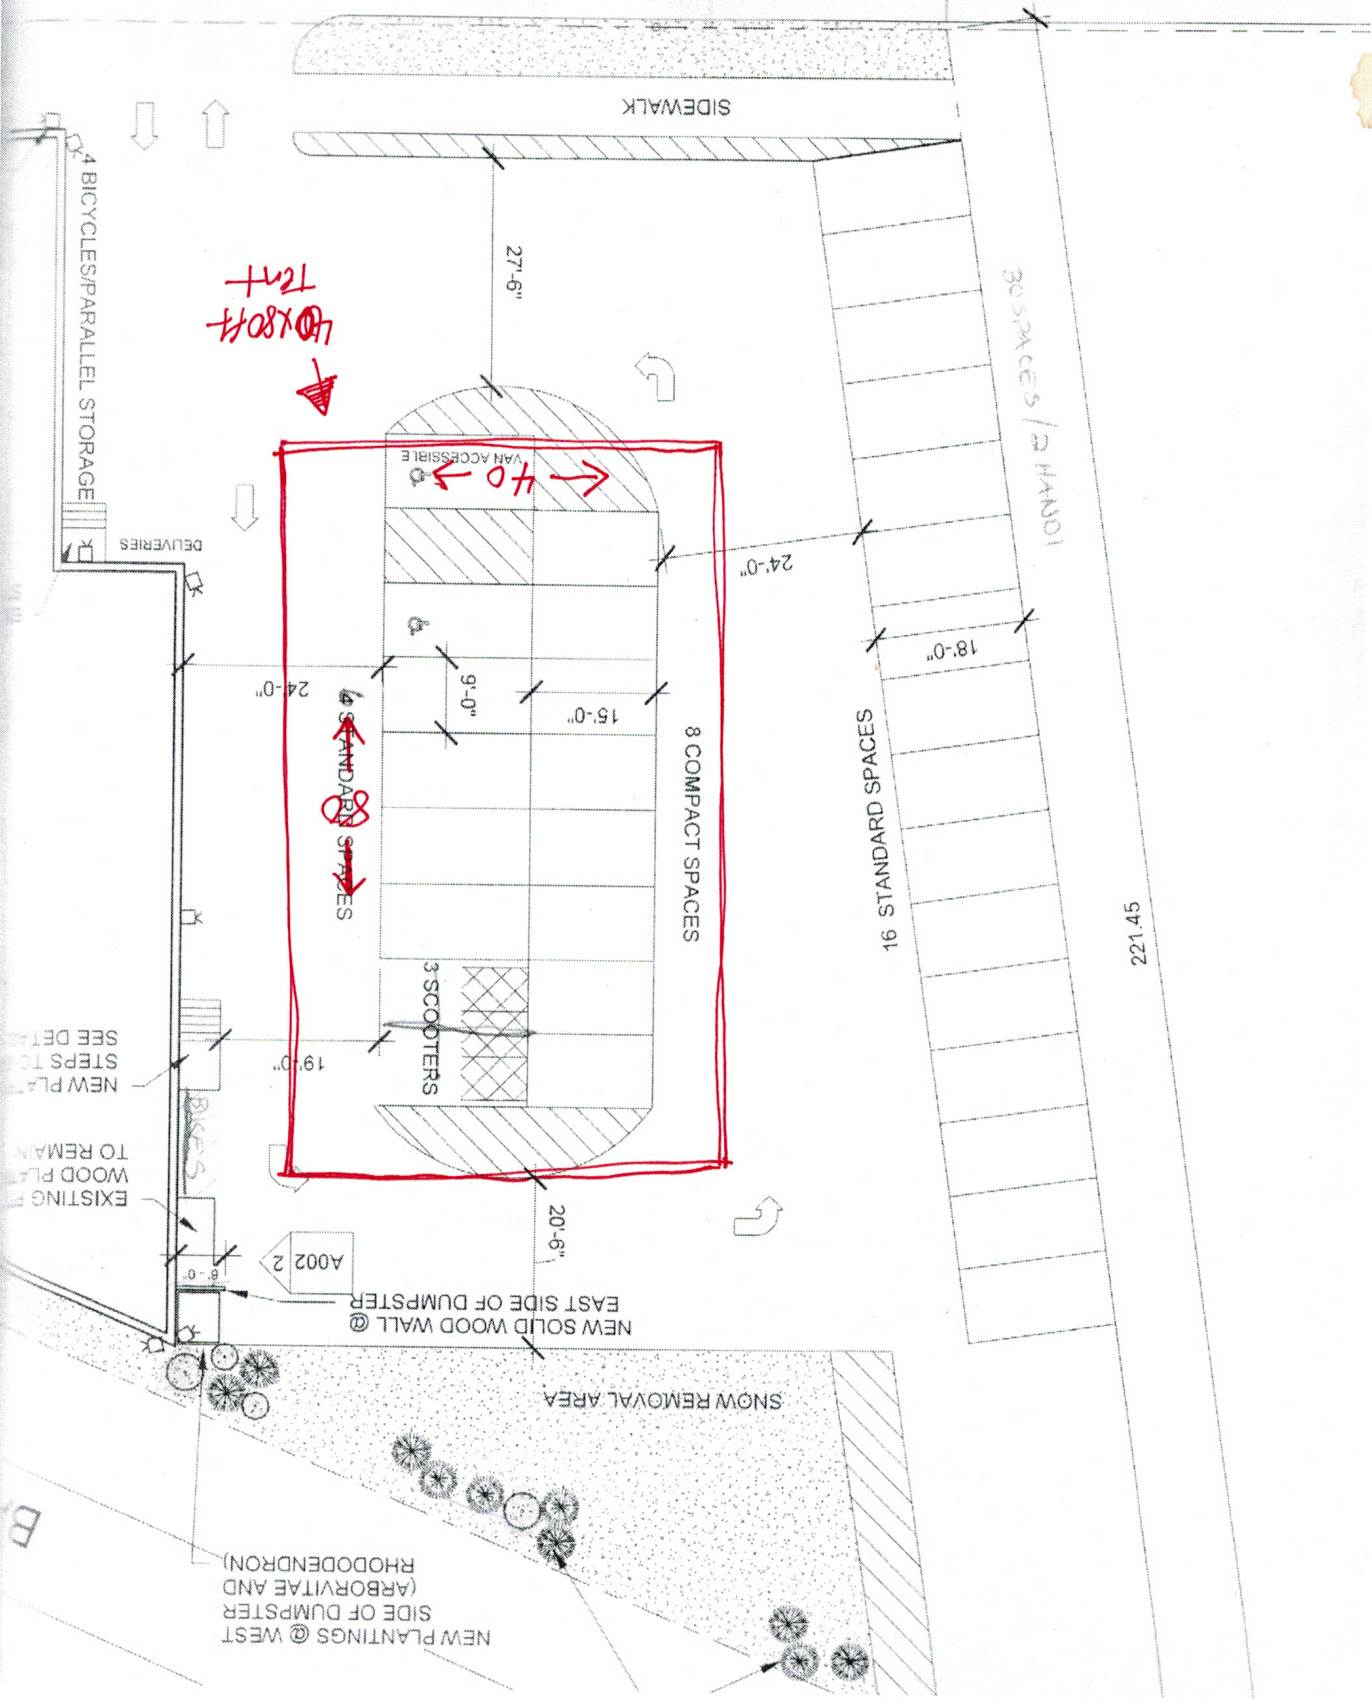

218.24

40' x 80' Tnt

STANDARD SPACES

8 COMPACT SPACES

3 SCOOTERS

30 SPACES / 2 HANDS

16 STANDARD SPACES

221.45

A002 2

NEW PLANTINGS @ WEST SIDE OF DUMPSTER (ARBORVITAE AND RHODODENDRON)

SNOW REMOVAL AREA

NEW SOLID WOOD WALL @ EAST SIDE OF DUMPSTER

EXISTING WOOD PLANTING TO REMAIN

NEW PLANTING STEPS TO SEE DETAILS

DELIVERIES

4 BICYCLES/PARALLEL STORAGE

SIDEWALK

VAN ACCESSIBLE