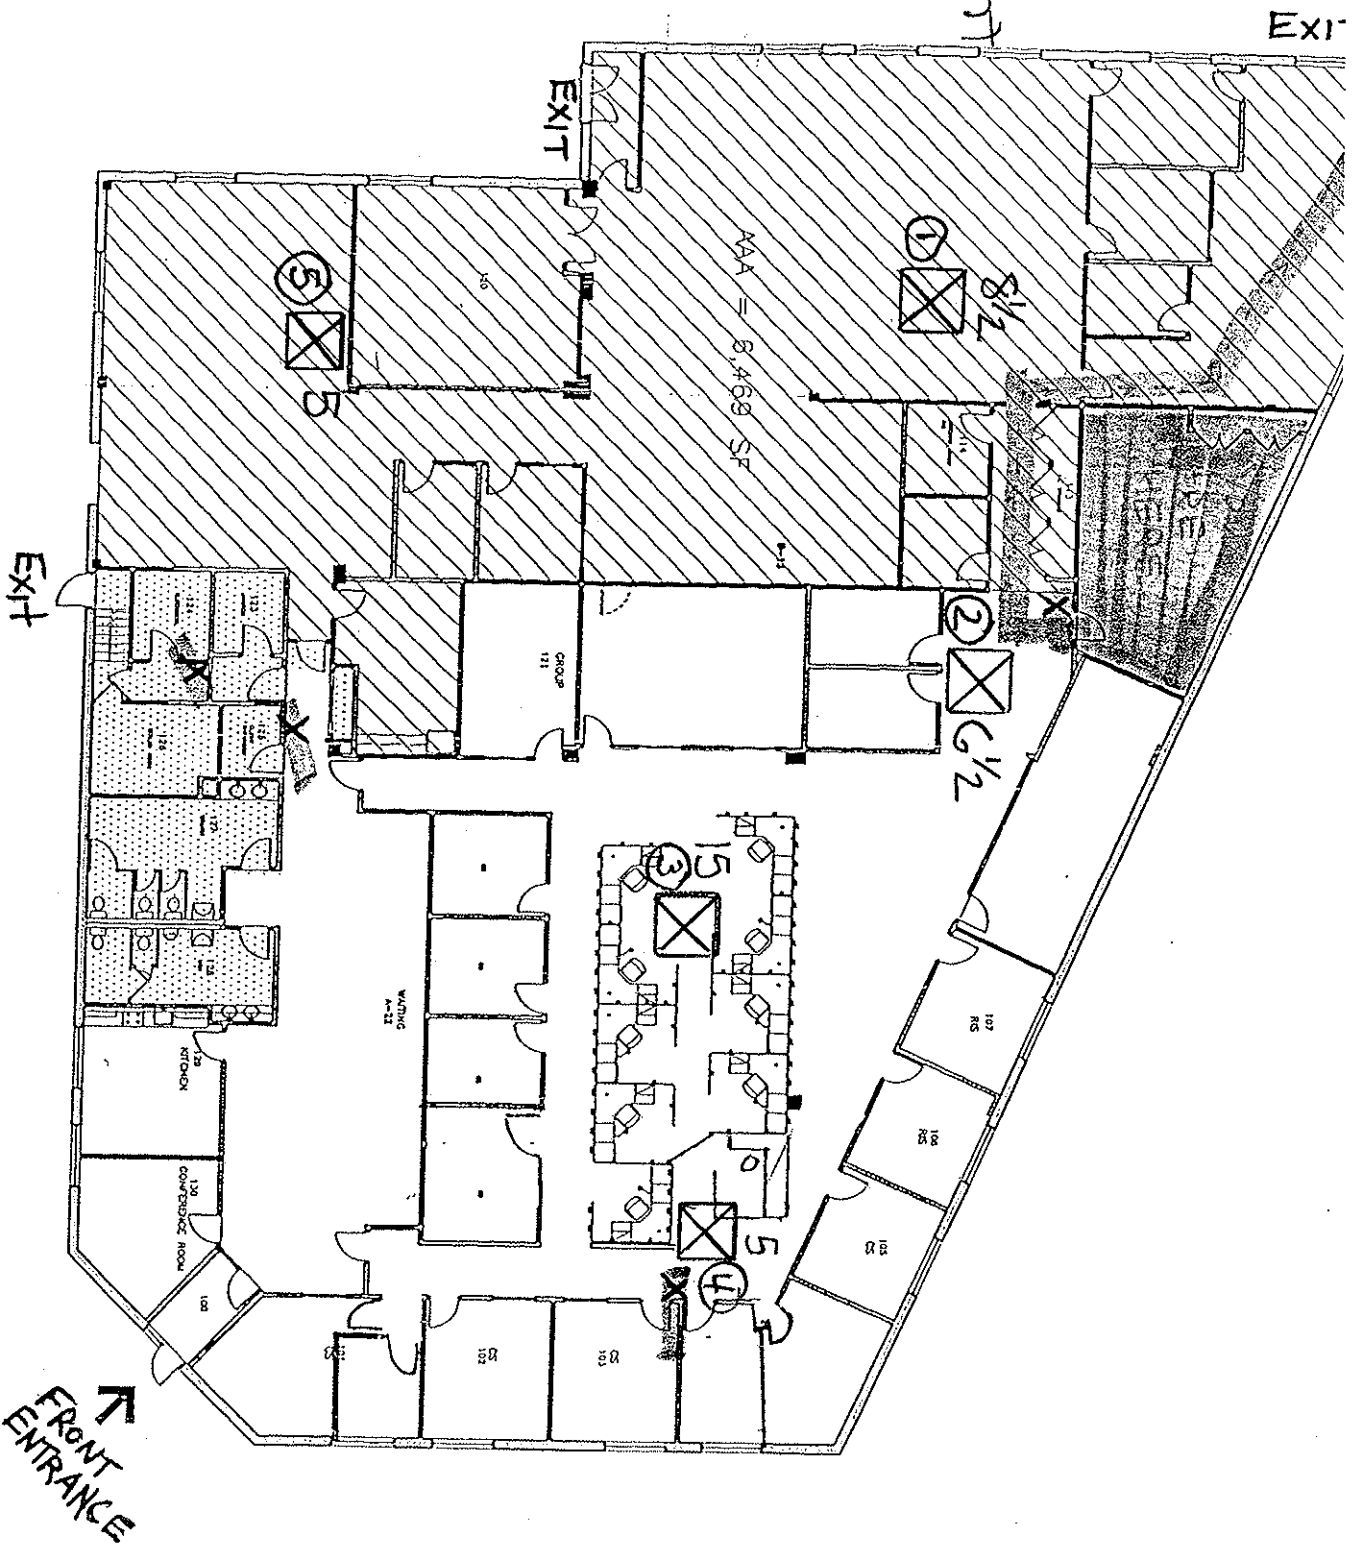

RTU Change
 Out. Weight

1	962	953
2	887	793
3	2476	1822
4	742	613
5	742	613

X Fire Extinguisher Location