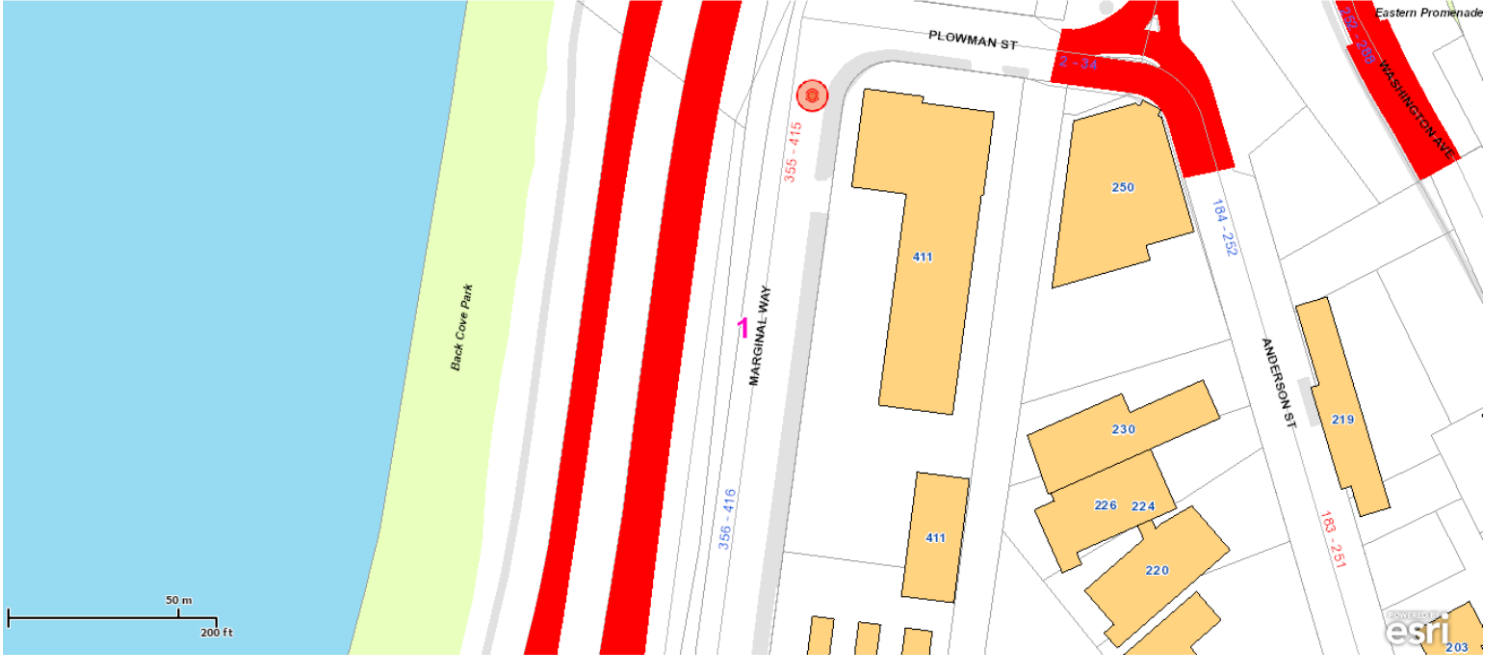

411 Marginal Way

U-Haul Repair Facility

Copyright 2011 Esri. All rights reserved. Wed Dec 2 2015 03:54:53 PM.