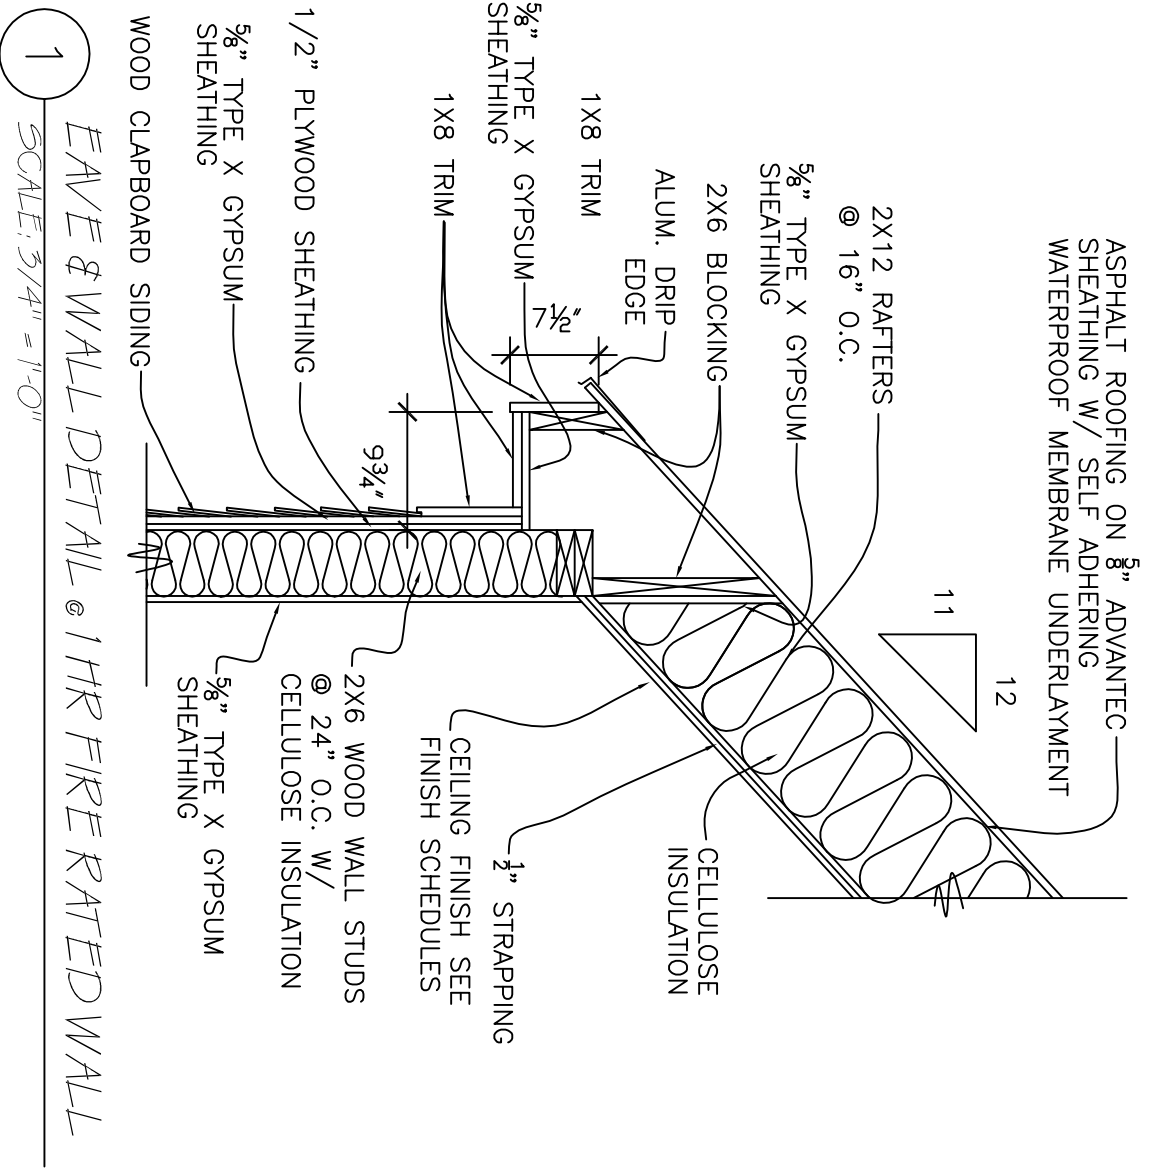

**CAVANAUGH RESIDENCE ADDITION**  
 39 MUNJOY STREET PORTLAND, MAINE

Revisions:

Date: JULY 1, 2017  
 Drawn By: DGR  
 Scale: as shown  
 File: ----

Drawing Title:

BUILDING SECTIONS

Drawing Number:

AS

STAIR DETAIL  
 SCALE: 1/4" = 1'-0"

BUILDING SECTION  
 SCALE: 1/4" = 1'-0"