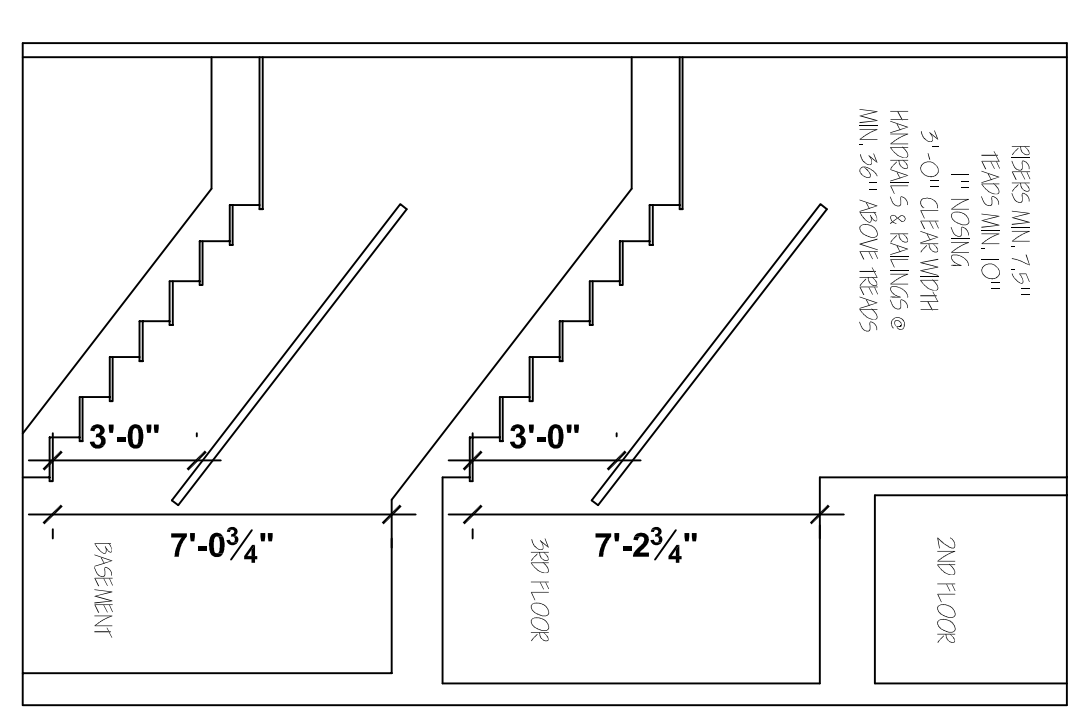

**CAVANAUGH RESIDENCE ADDITION**  
 39 MUNJOY STREET PORTLAND, MAINE

Revisions:

Date: JULY 1, 2017  
 Drawn By: DGR  
 Scale: as shown  
 File: ----

Drawing Title:

BUILDING SECTIONS

Drawing Number:

AS

STAIR DETAIL  
 SCALE: 1/4" = 1'-0"

BUILDING SECTION  
 SCALE: 1/4" = 1'-0"