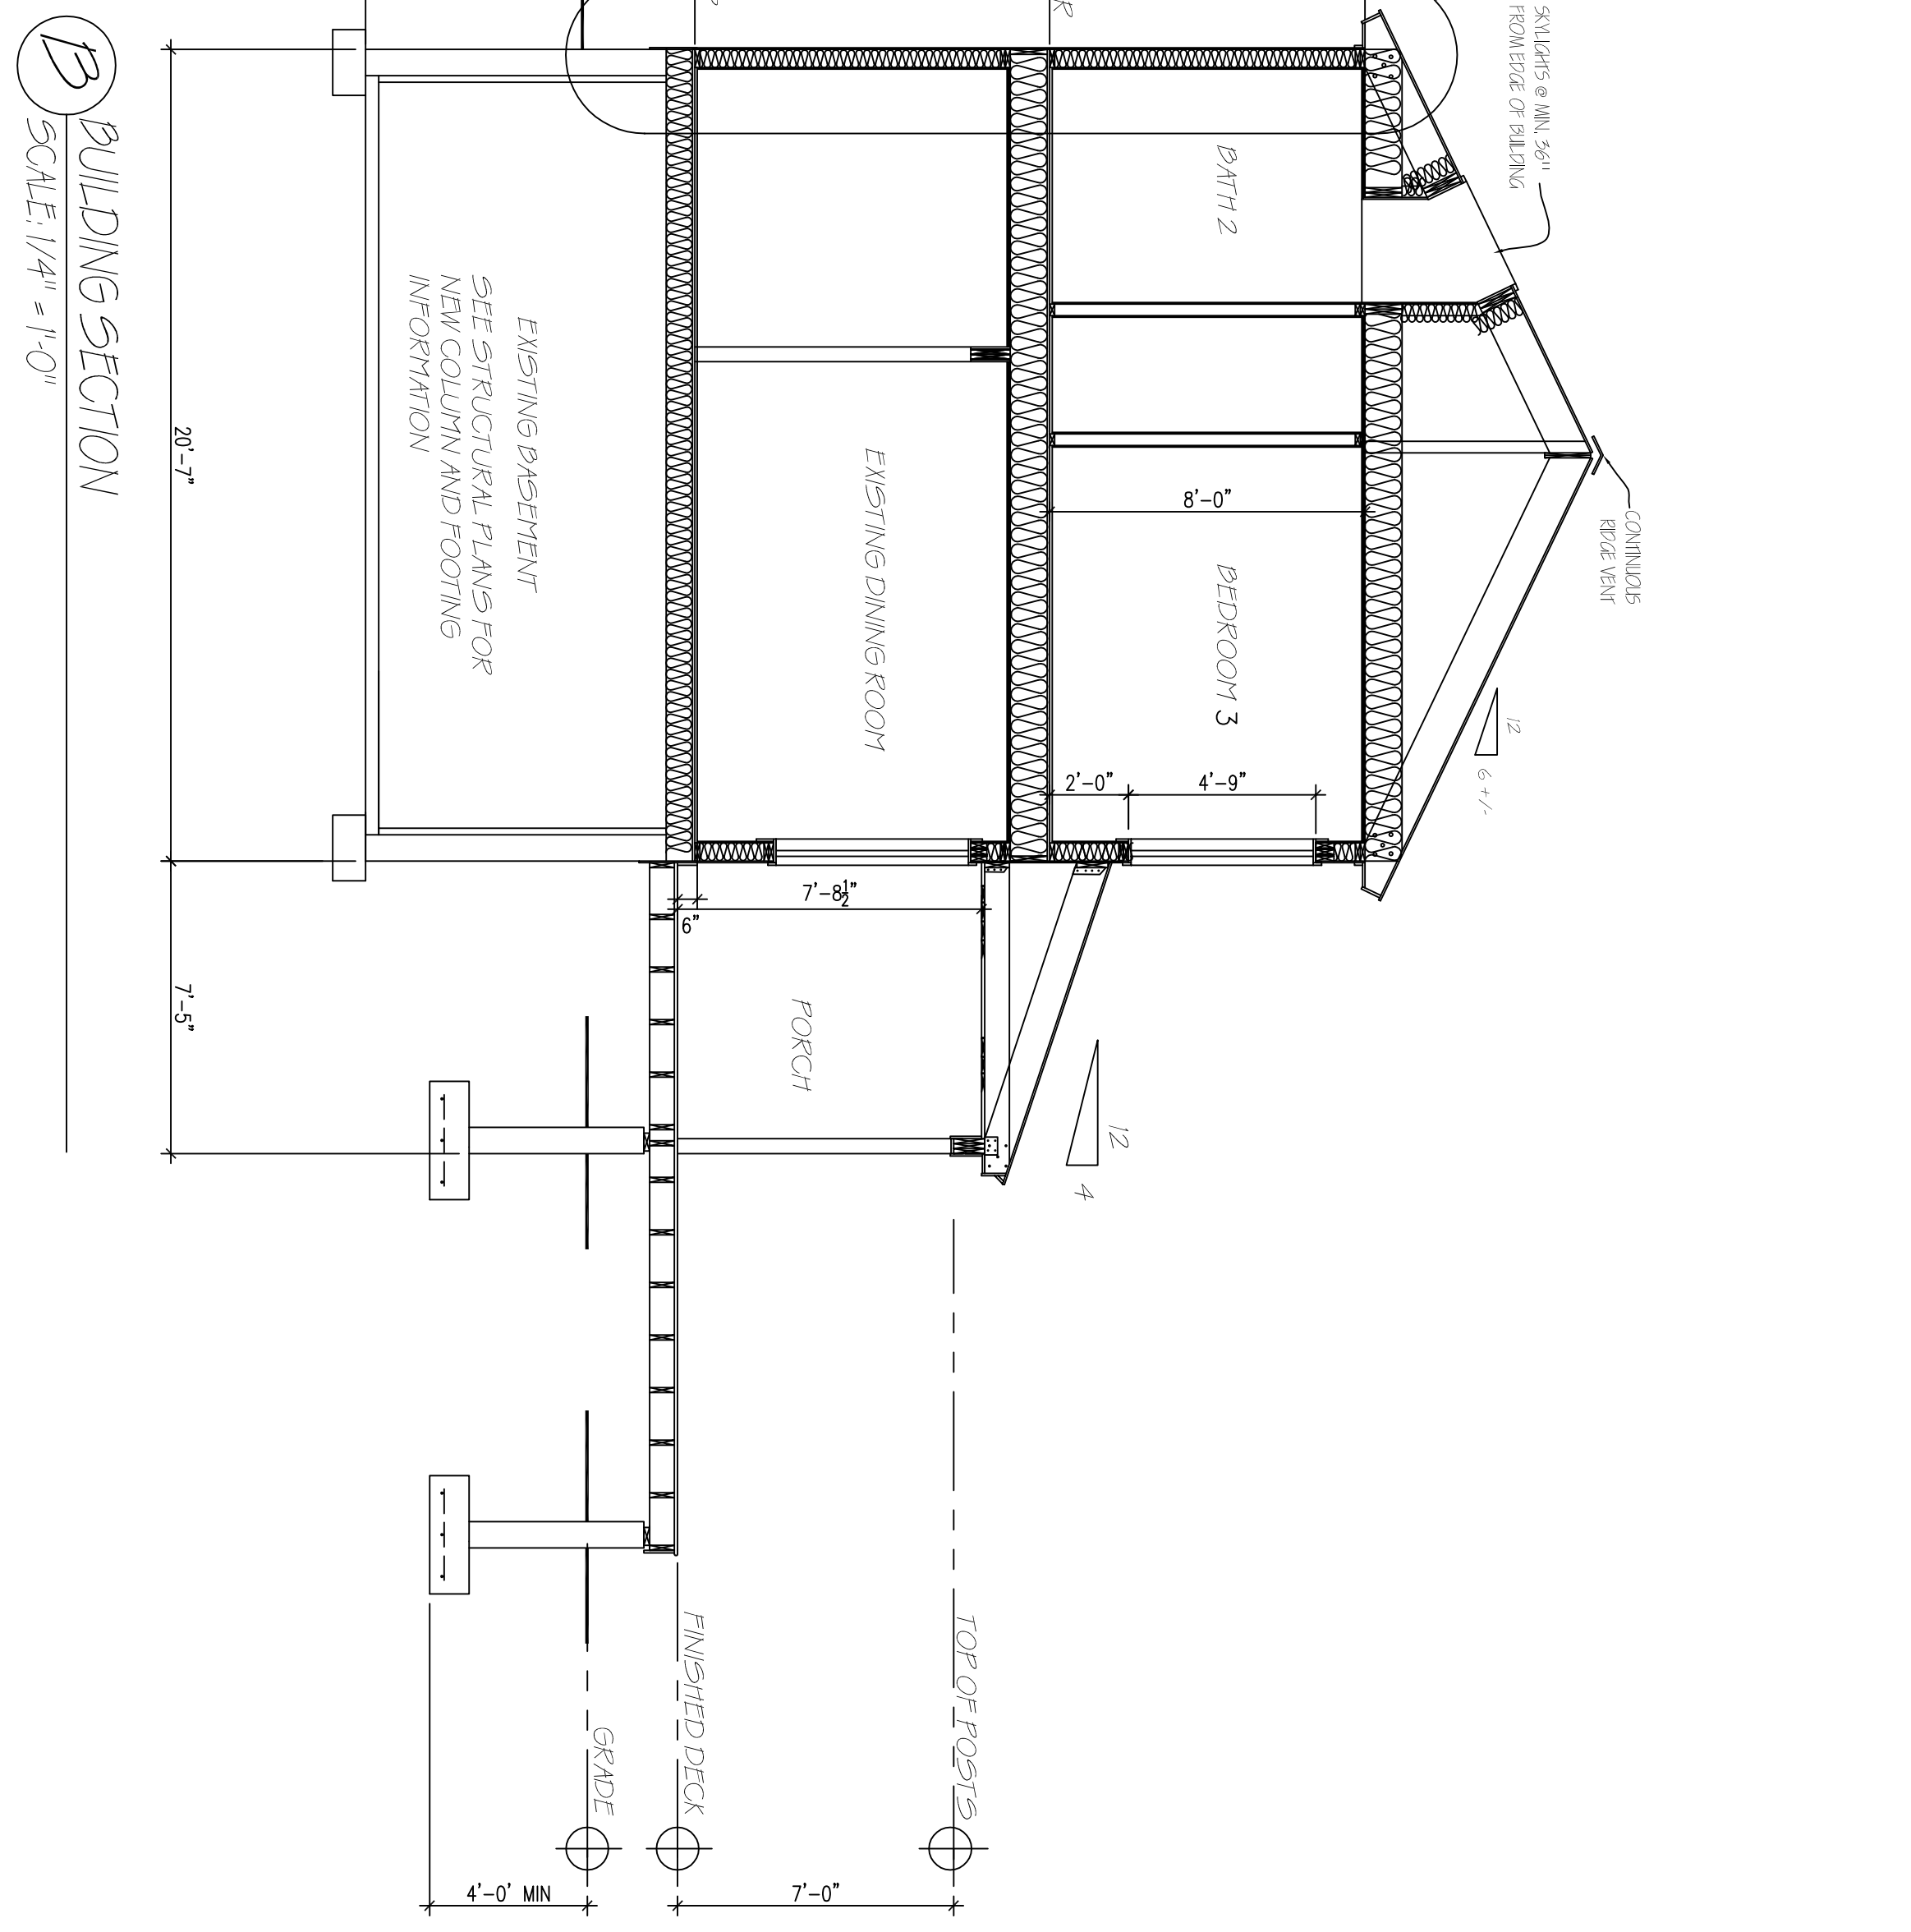

**CAVANAUGH RESIDENCE ADDITION**  
 39 MUNJOY STREET PORTLAND, MAINE

Revisions:

Date: JULY 1, 2017  
 Drawn By: DGR  
 Scale: as shown  
 File: ----

Drawing Title:

BUILDING SECTIONS

Drawing Number:

AS

STAIR DETAIL  
 SCALE: 1/4" = 1'-0"

BUILDING SECTION  
 SCALE: 1/4" = 1'-0"