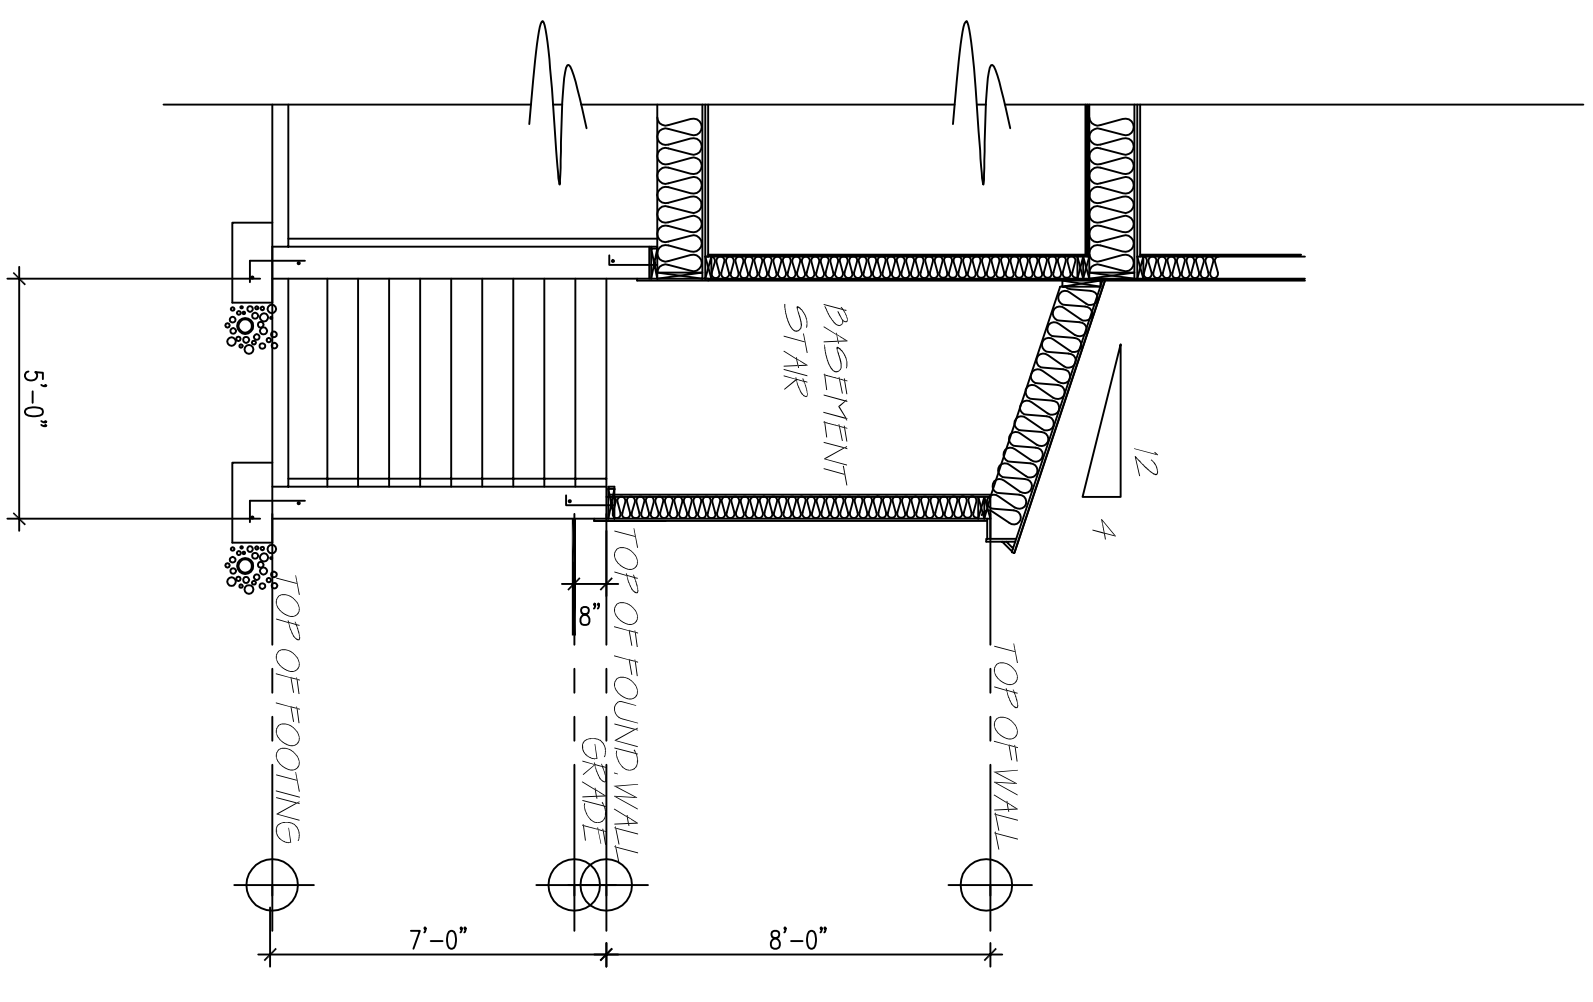

**CAVANAUGH RESIDENCE ADDITION**  
 39 MUNJOY STREET PORTLAND, MAINE

Revisions:

Date: JULY 1, 2017  
 Drawn By: DGR  
 Scale: as shown  
 File: ----

Drawing Title:

BUILDING SECTIONS

Drawing Number:

AS

STAIR DETAIL  
 SCALE: 1/4" = 1'-0"

BUILDING SECTION  
 SCALE: 1/4" = 1'-0"