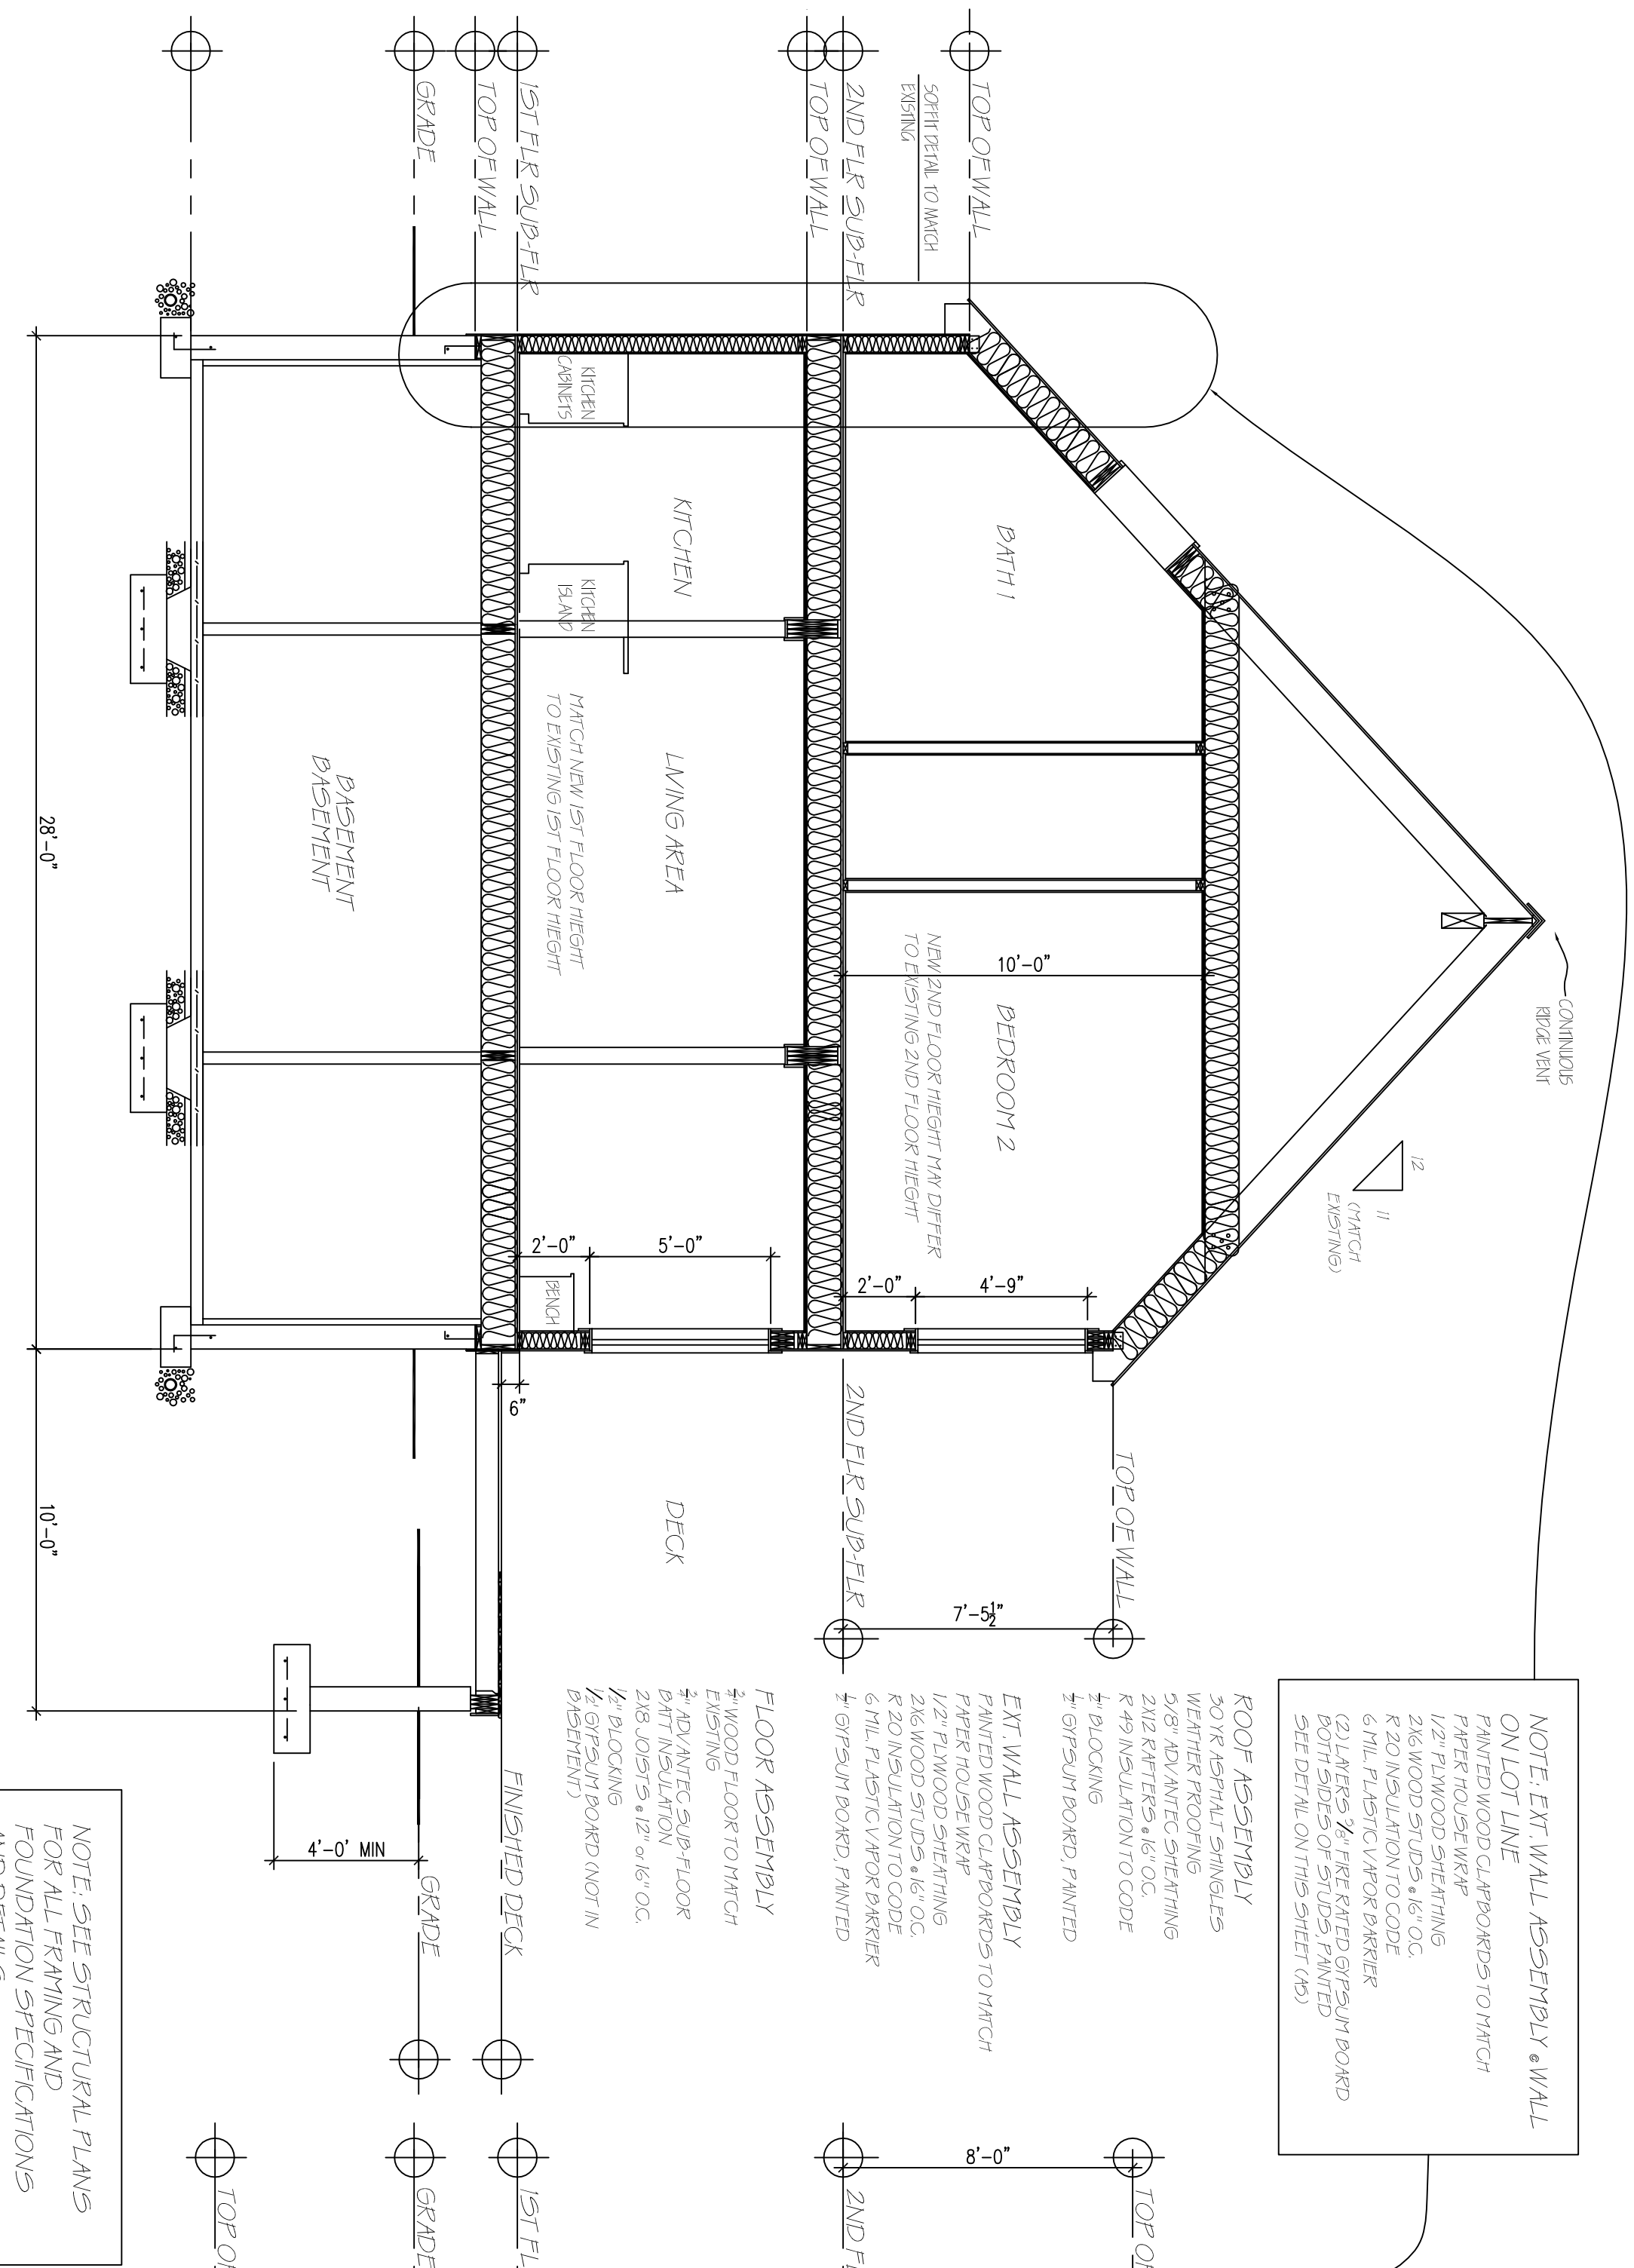

**CAVANAUGH RESIDENCE ADDITION**  
 39 MUNJOY STREET PORTLAND, MAINE

Revisions:

Date: JULY 1, 2017  
 Drawn By: DGR  
 Scale: as shown  
 File: ----

Drawing Title:

BUILDING SECTIONS

Drawing Number:

AS

STAIR DETAIL  
 SCALE: 1/4" = 1'-0"

BUILDING SECTION  
 SCALE: 1/4" = 1'-0"