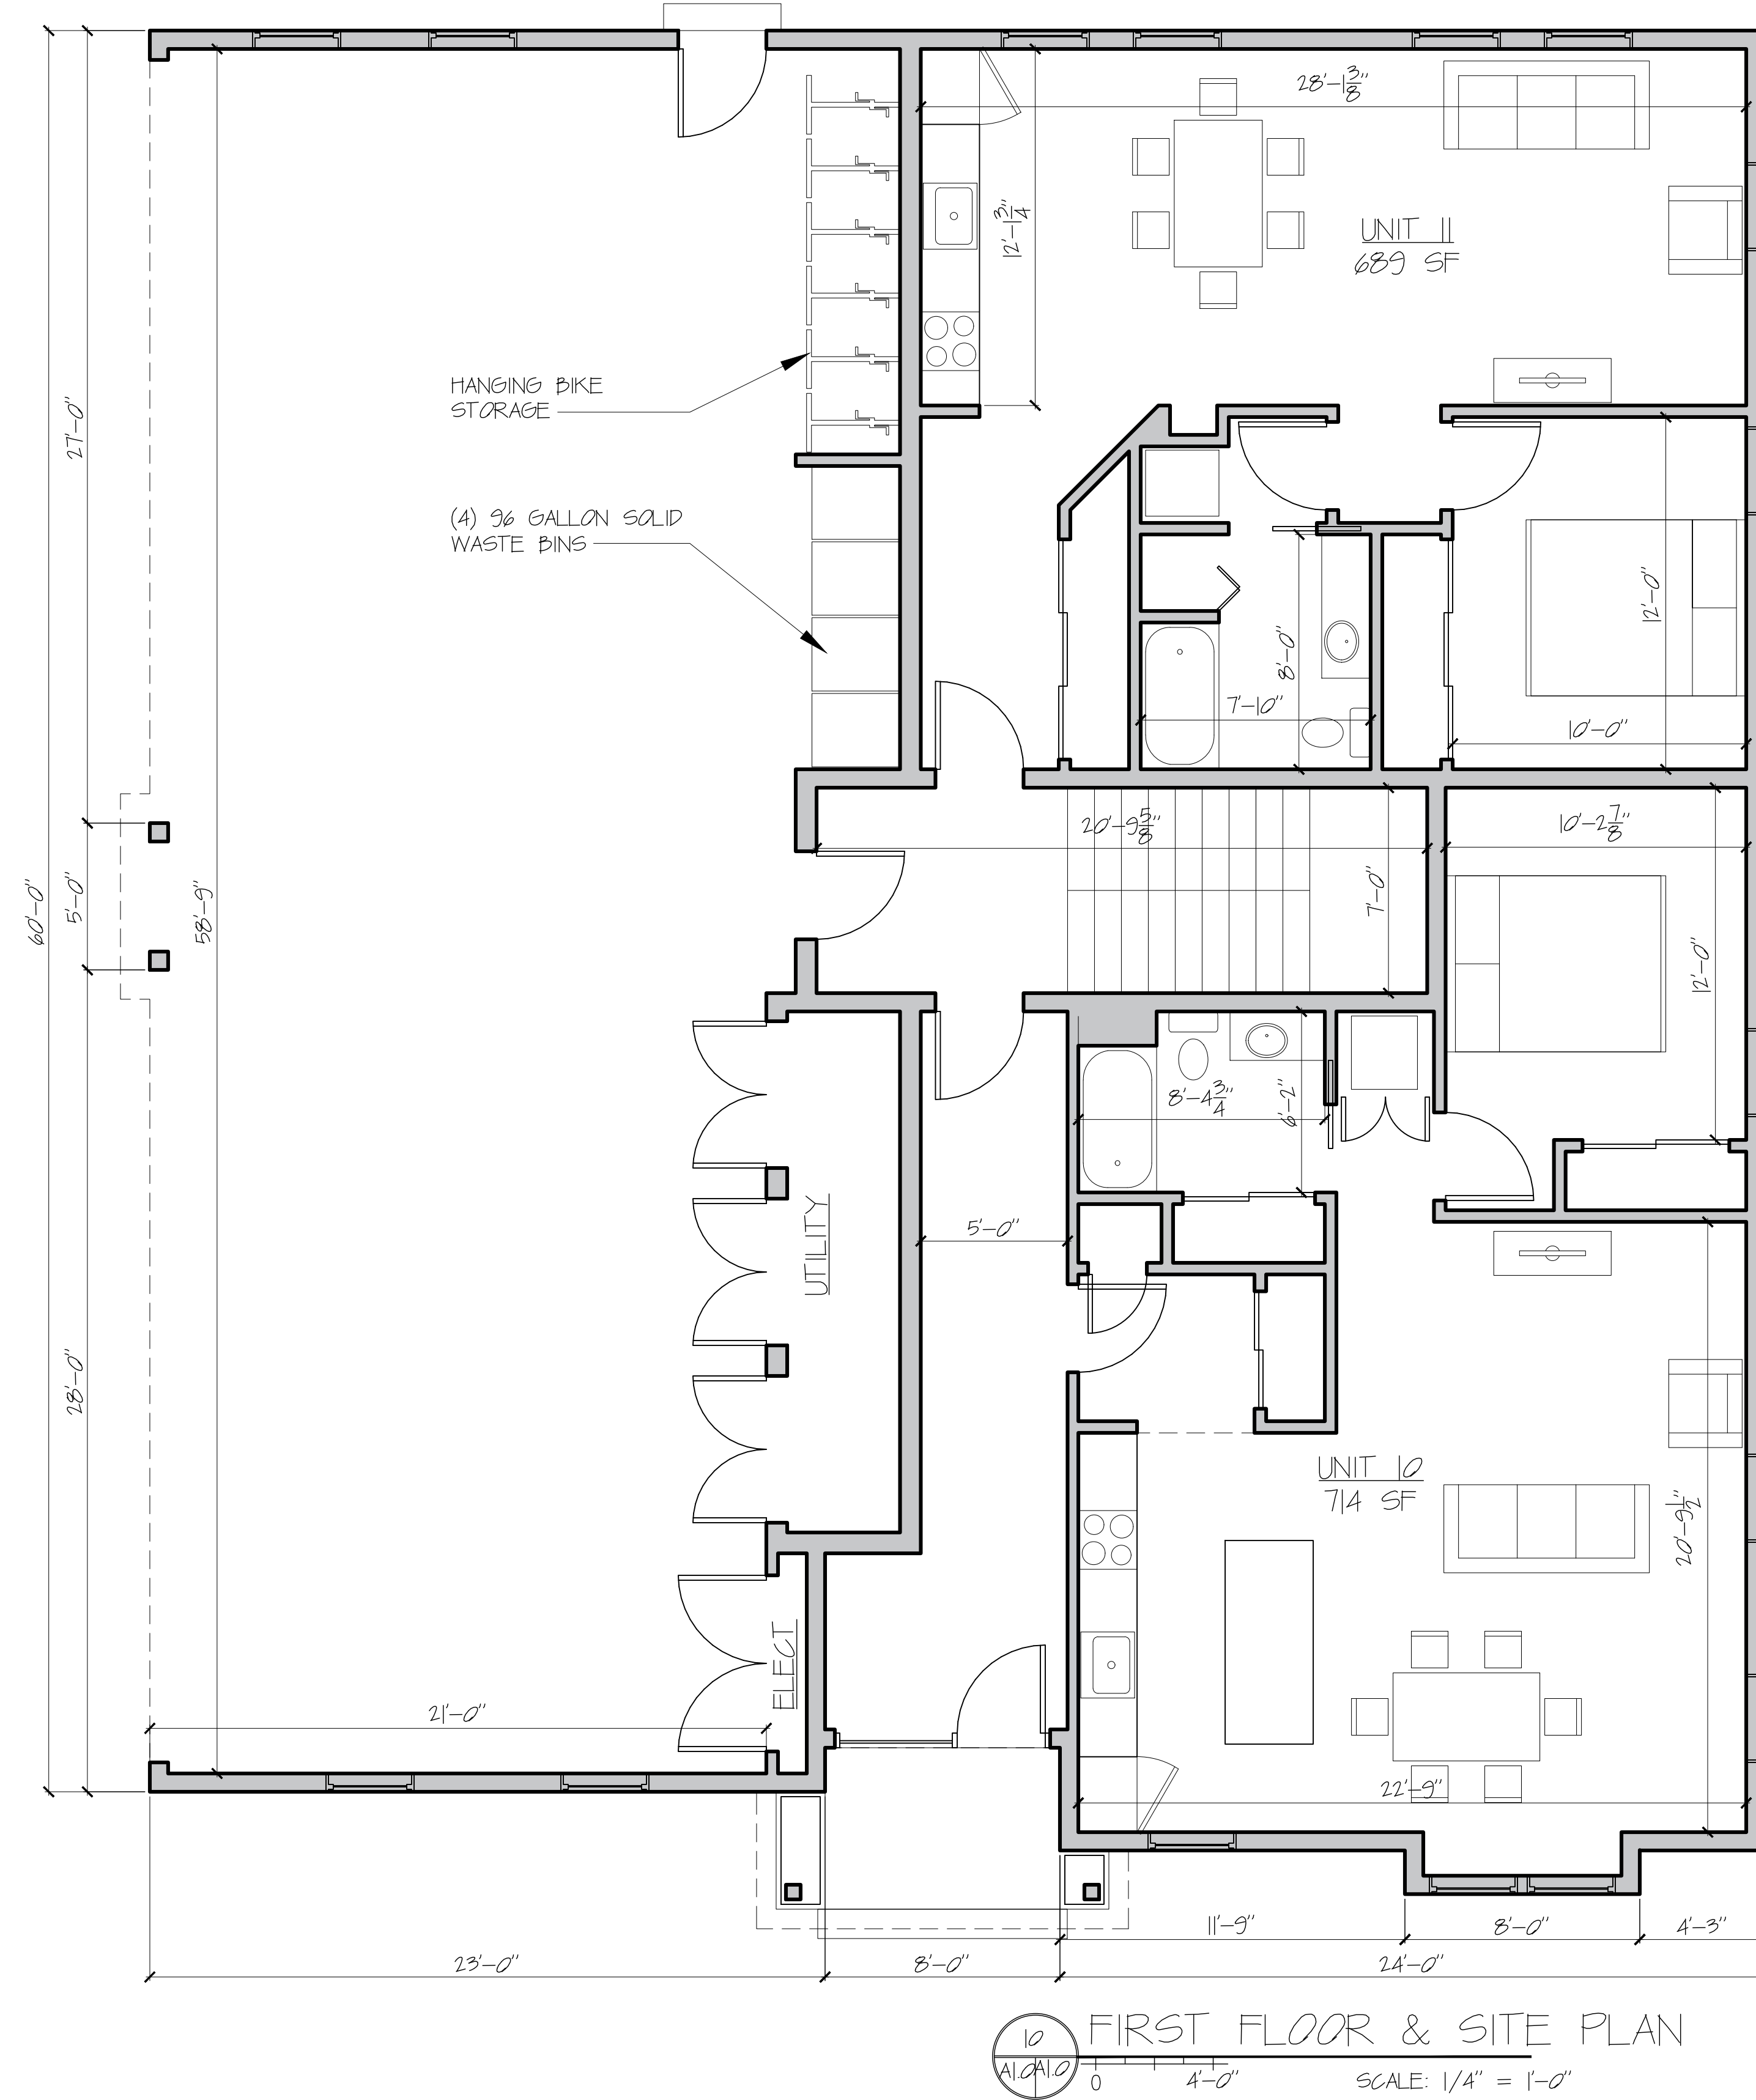

UNIT	TOTAL SQUARE FOOTAGE	# BEDROOMS	# BATHROOMS
10	714	1	1
11	689	1	1
20	957	2	1
21	1319	3	15
22	675	1	1
30	957	2	1
31	1319	3	15
32	675	1	1
TOTAL	7305		

10 FIRST FLOOR & SITE PLAN
 0 4'-0" SCALE: 1/4" = 1'-0"

ISSUE DATE
12/8/15
 SHEET SCALE
 1/4" = 1'-0"

DRAWN BY
EAC
 SHEET TITLE

CONCEPT DOCUMENTS
FIRST FLOOR & SITE

REVISIONS
 1 -
 2 -
 3 -
 4 -
 5 -

PROJECT NO.
14036
 PROJECT NAME
65 MUNJOY STREET
 ADAM'S APPLE LLC