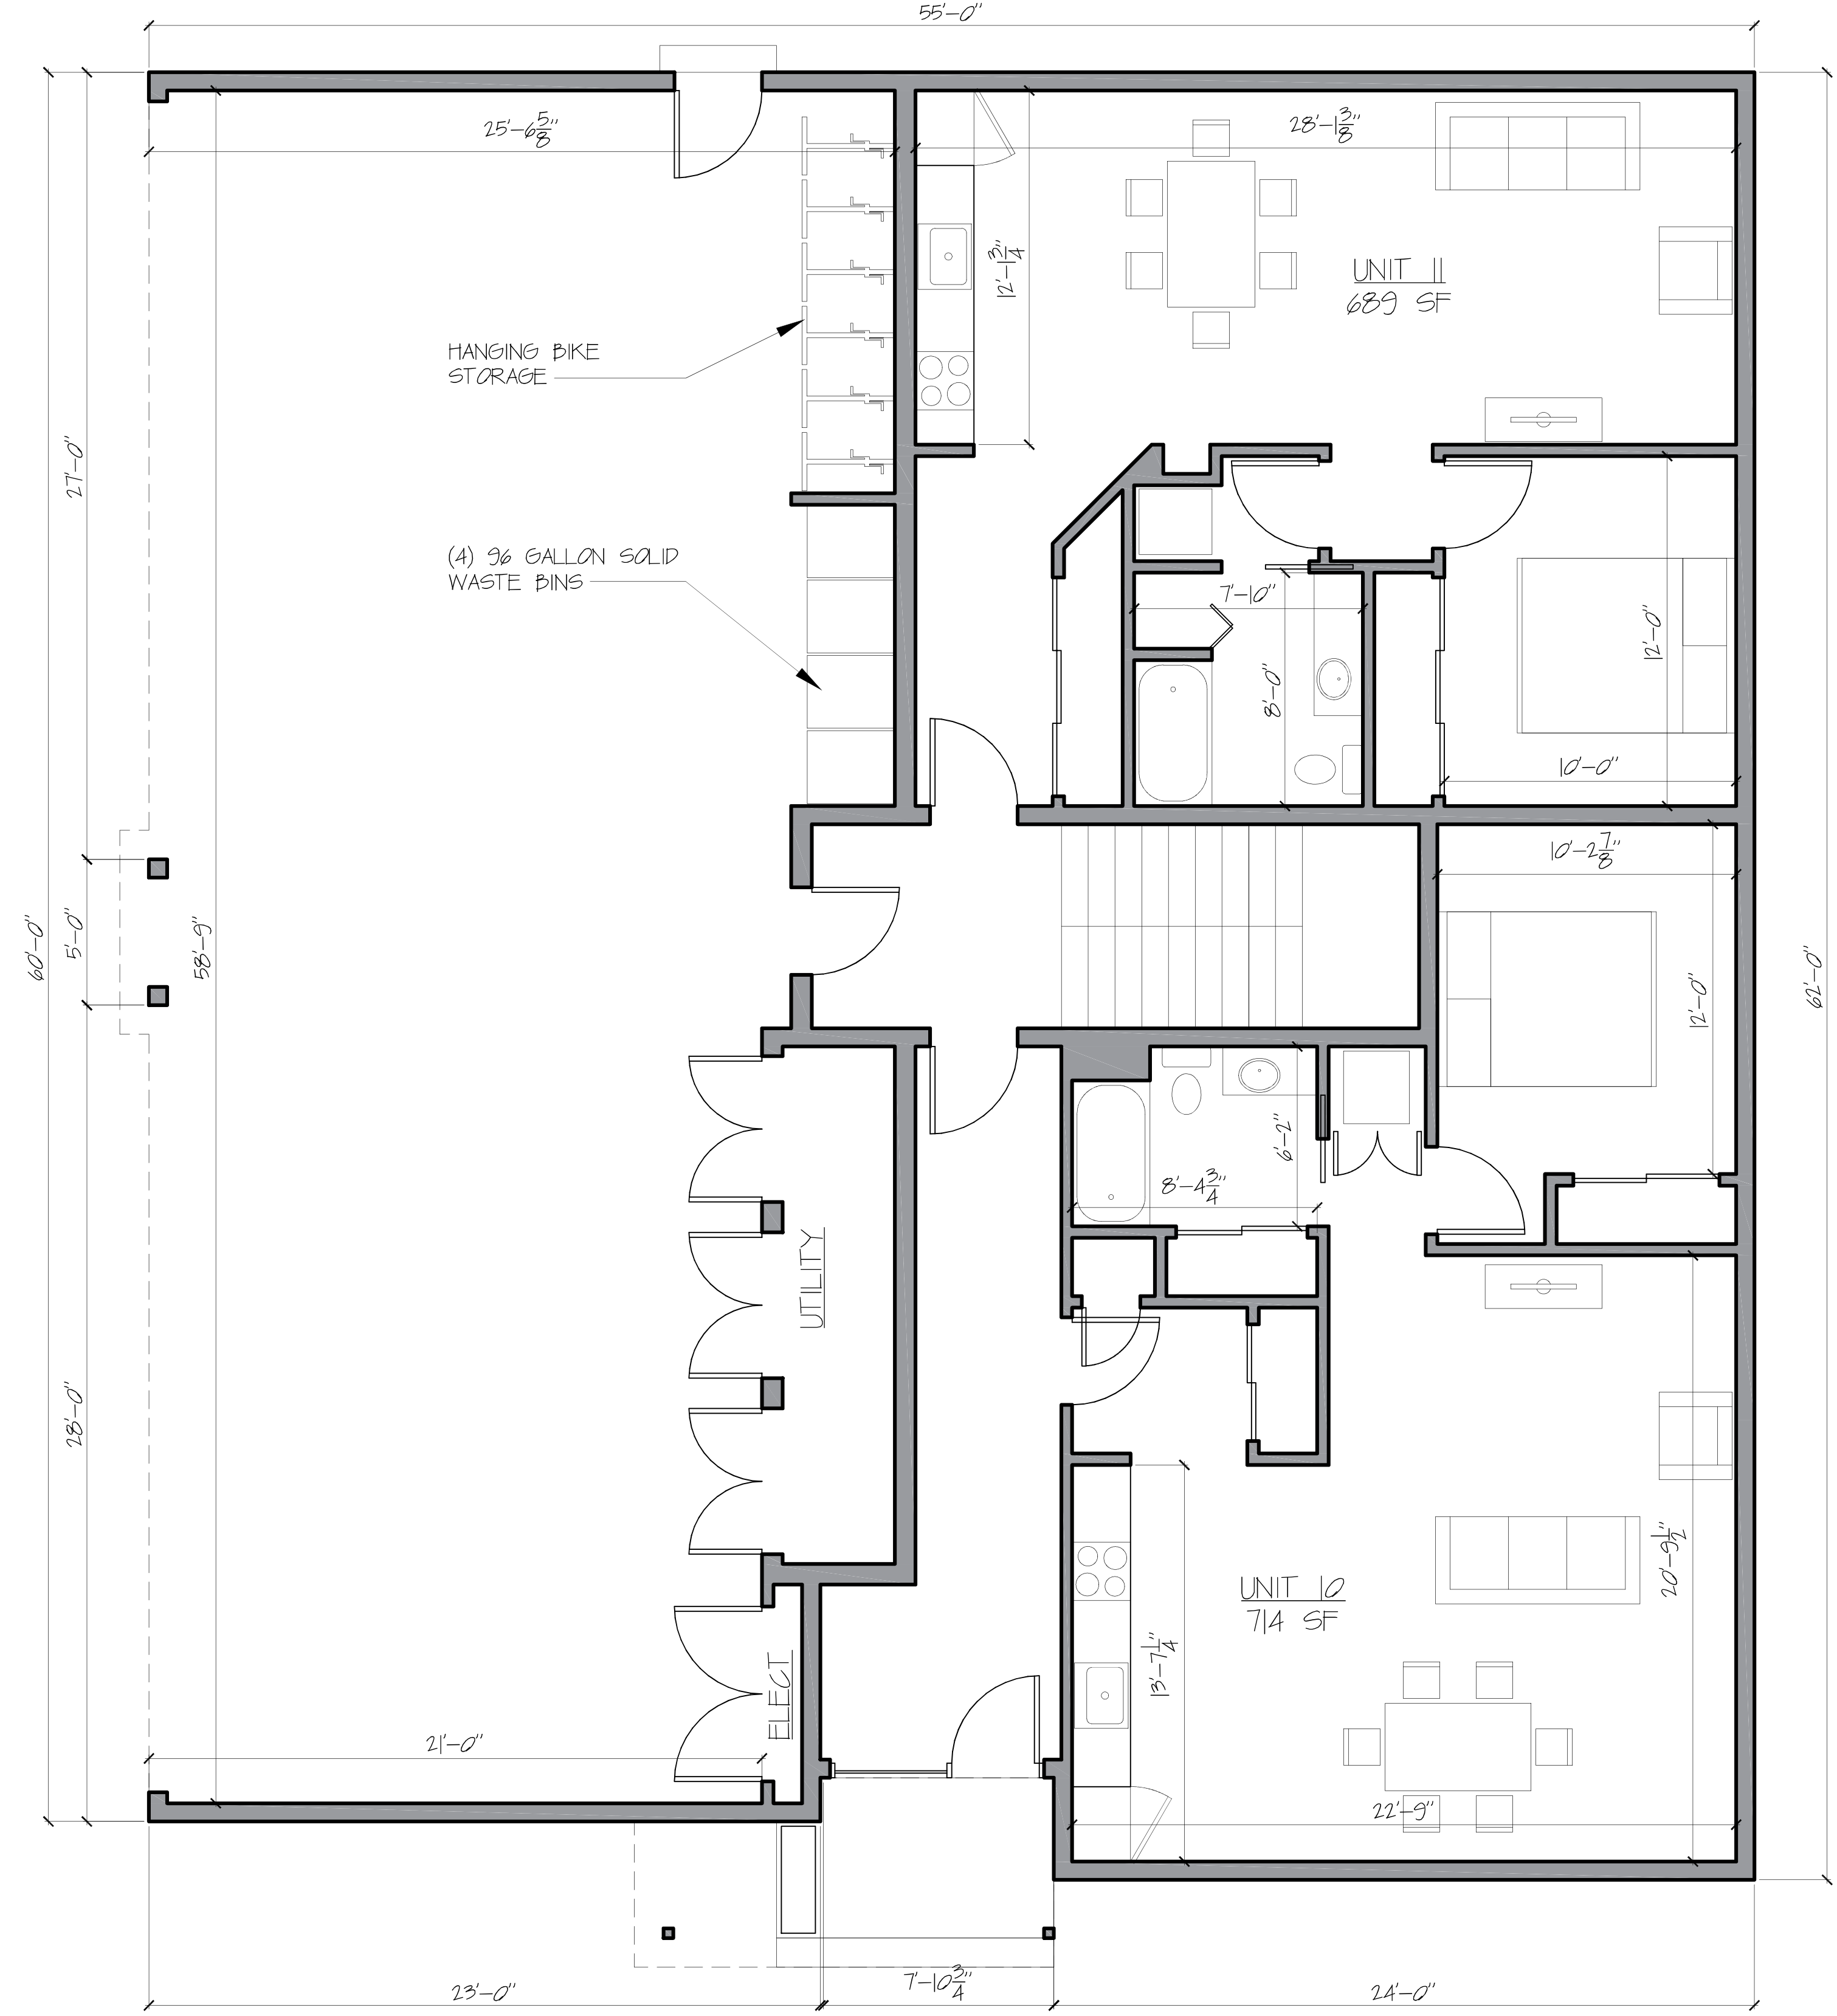

UNIT	TOTAL SQUARE FOOTAGE	# BEDROOMS	# BATHROOMS
10	714	1	1
11	689	1	1
20	957	2	1
21	1319	3	1.5
22	675	1	1
30	957	2	1
31	1319	3	1.5
32	675	1	1
TOTAL	7305		

10 FIRST FLOOR & SITE PLAN
 0 4'-0" SCALE: 1/4" = 1'-0"

ISSUE DATE
12/8/15
 SHEET SCALE
 1/4" = 1'-0"

DRAWN BY
EAC
 SHEET TITLE
FIRST FLOOR & SITE

CONCEPT
 DOCUMENTS

REVISIONS
 1 -
 2 -
 3 -
 4 -
 5 -

PROJECT NO.
14036
 PROJECT NAME
65 MUNJOY STREET
 ADAM'S APPLE LLC