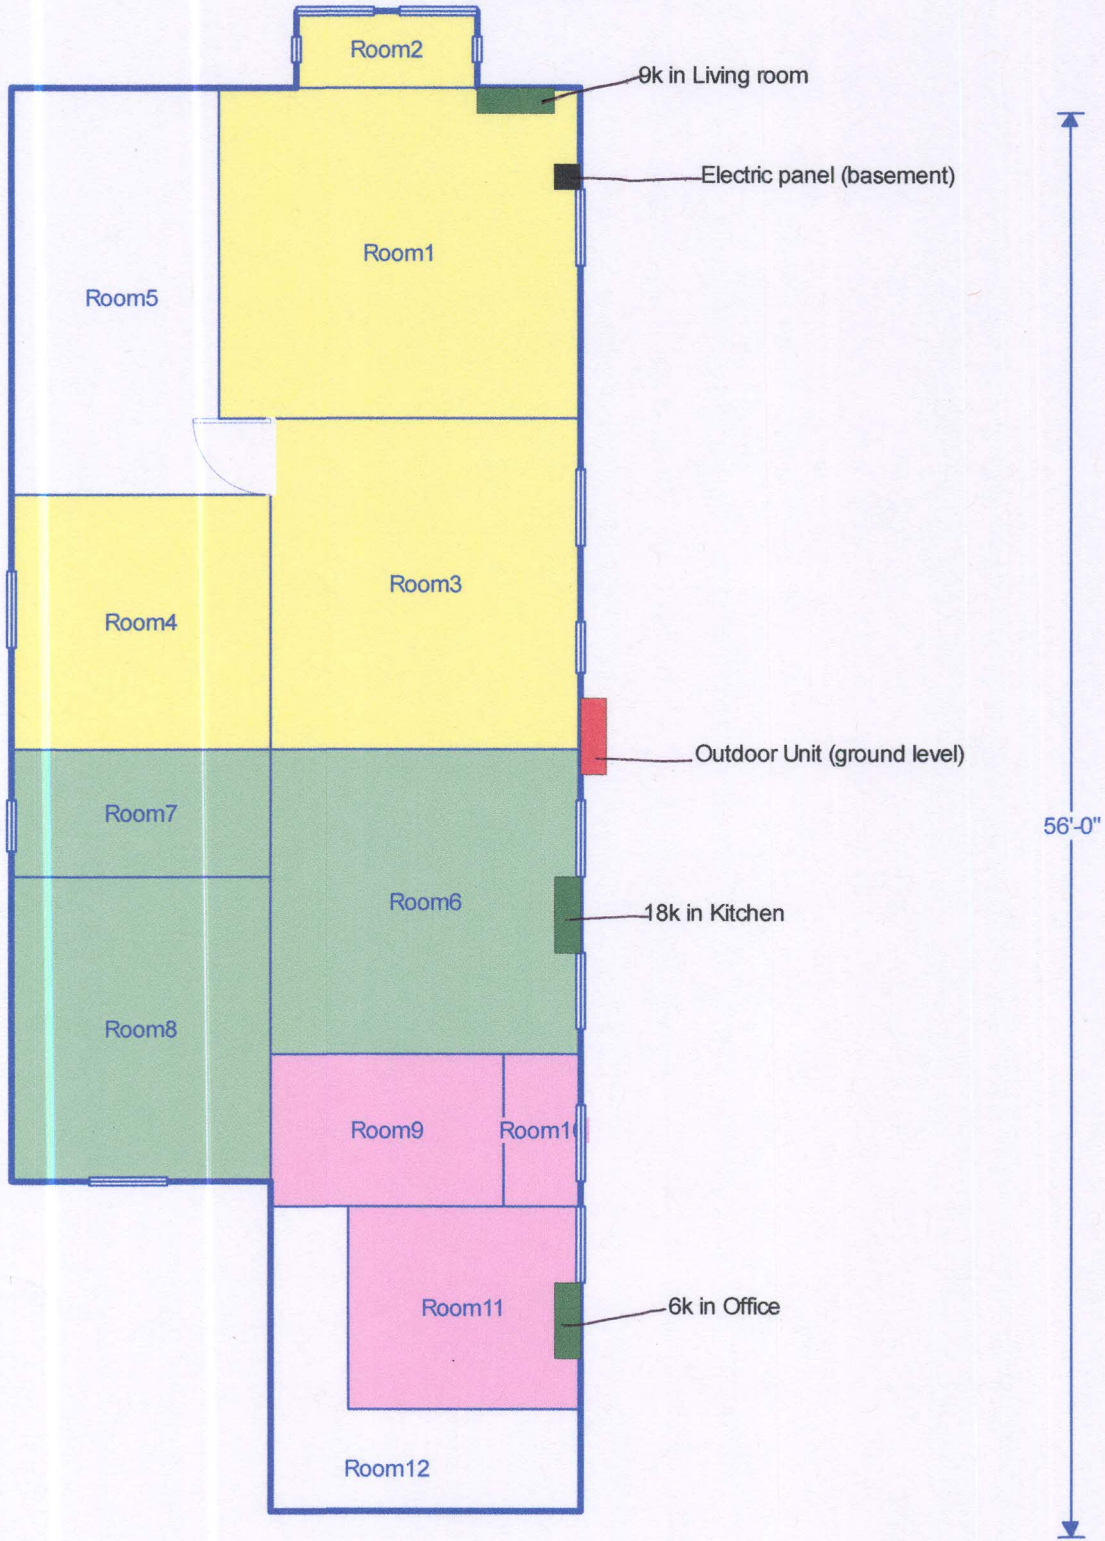

Unit 2

Job #:
Performed for:
Levin

94 Beckett St. #B
04101

Scale: 1 : 90

Page 1
Right Suite® Universal 2017
17.0.23 RSU15783
2018-Jan-17 12:42:27
...vinLevin Wrightsoft Drawing.rup