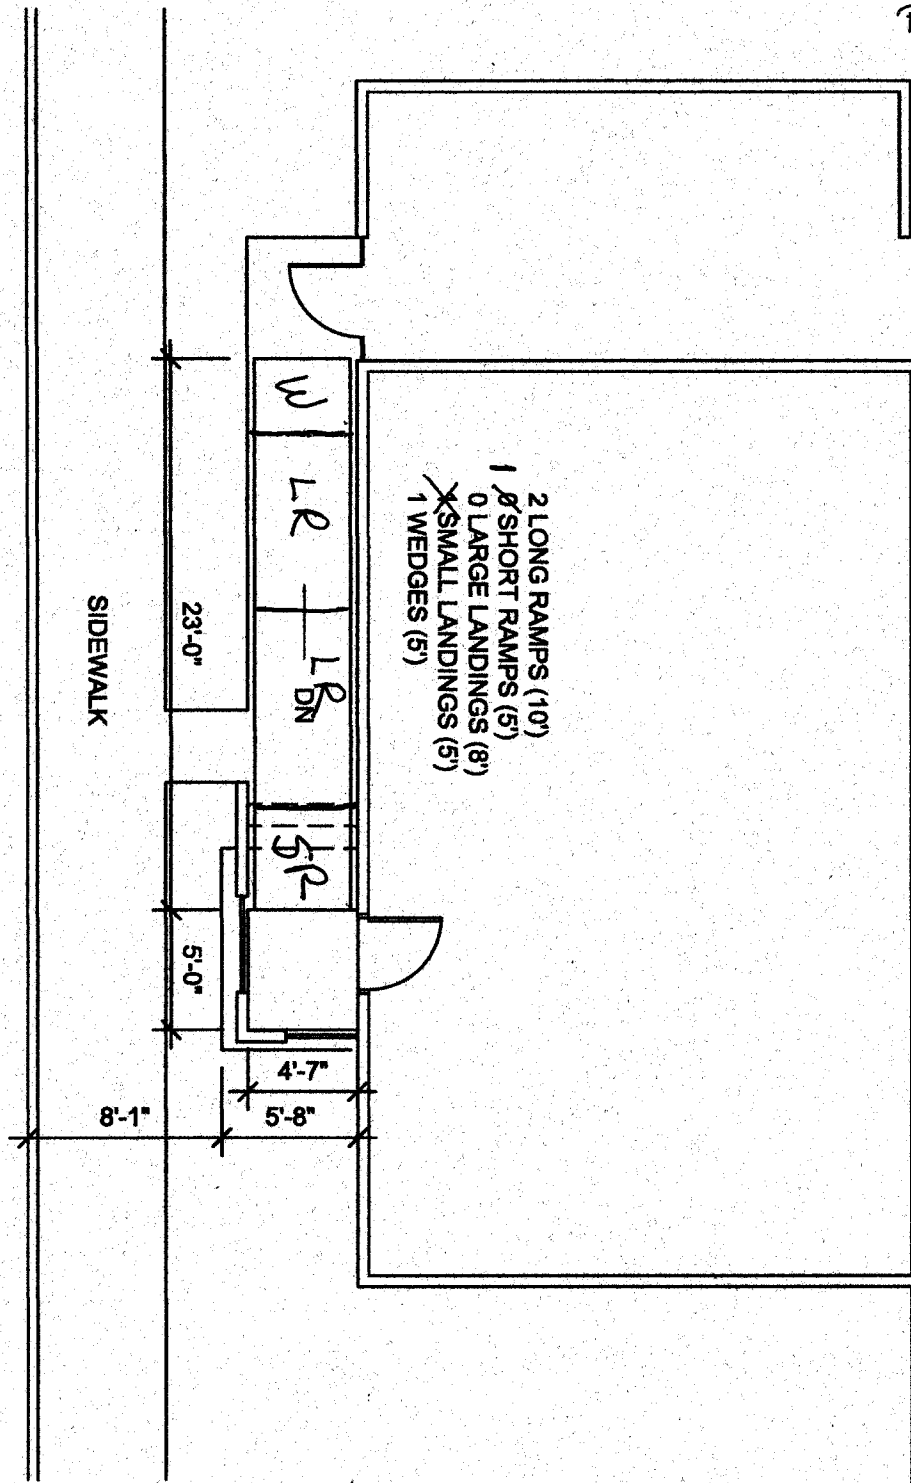

SKI
PLOT PLAN DRAWING

Elizabeth & Michael O'Day
Katherine D. Keala
ASCA BOARD PRESIDENT

A-1

O'DAY SITE PLAN
42 MOODY ST #1 PORTLAND, ME
PERMIT APPLICATION

DATE : 08.05.14

SCALE 1/8" = 1'-0"