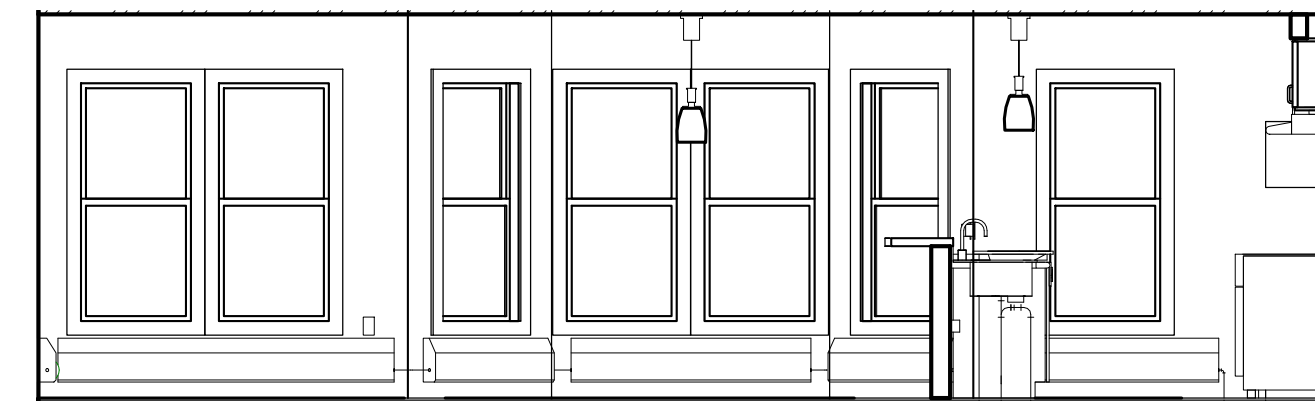

1 TYPICAL KITCHEN - 2BR UNIT
1/4" = 1'-0"

2 TYPE A KITCHEN ISLAND- A101- WEST- BLDG A 2BR UNIT
1/4" = 1'-0"

3 KITCHEN ISLAND - 2BR UNIT
1/4" = 1'-0"

4 KITCHEN ISLAND - 2BR UNIT
1/4" = 1'-0"

5 KITCHEN/LIVING/ DINING - 2BR UNIT
1/4" = 1'-0"

6 KITCHEN/LIVING - 2BR UNIT
1/4" = 1'-0"

7 KITCHEN/LIVING - 2BR UNIT
1/4" = 1'-0"

8 BATH A103- SOUTH- BLDG A 2BR TYPE A UNIT
1/4" = 1'-0"

9 TYPICAL BATH - 2BR UNIT
1/4" = 1'-0"

10 TYPICAL BATH - 2BR UNIT
1/4" = 1'-0"