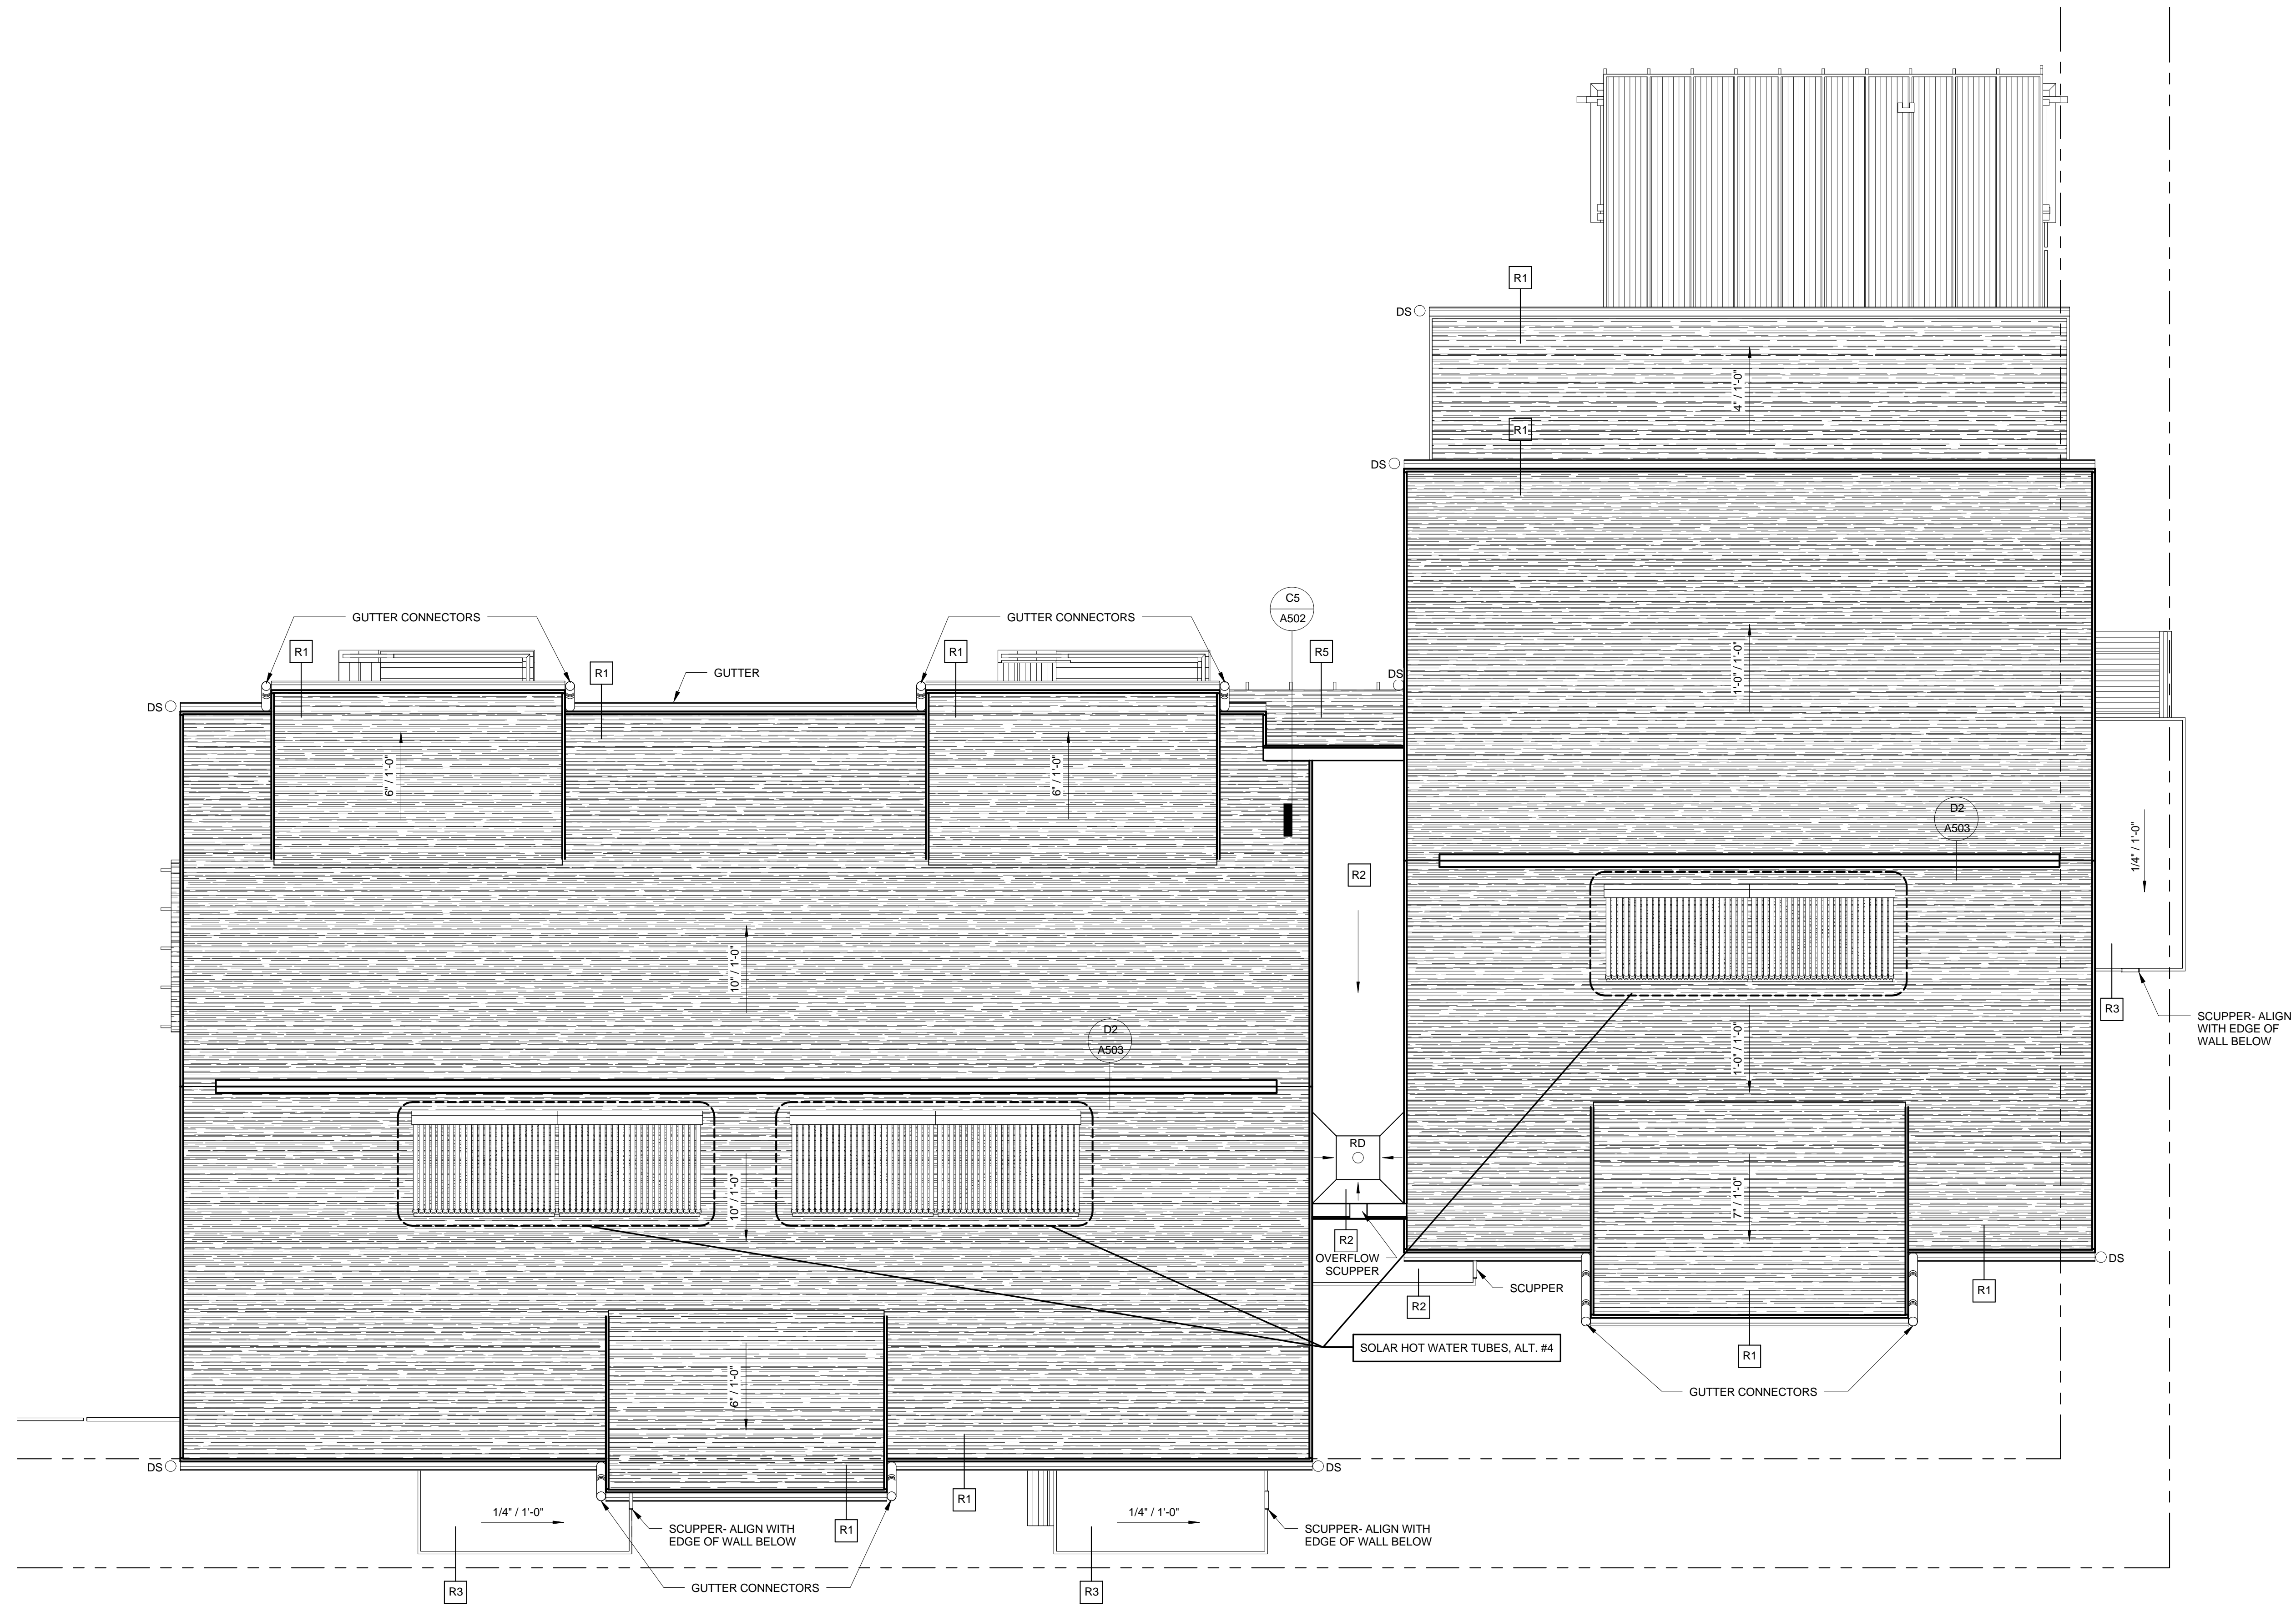

ARCHITECTS

COPYRIGHT 2012
PDT Architects

ADAMS SCHOOL REDEVELOPMENT
Portland, Maine

JOB NO.
08-056

DRWN. CHK
Checker

SCALE:
1/4" = 1'-0"

ISSUE
5 MARCH 2012

TITLE
BUILDING C
ROOF PLAN

SHEET

A112

A5 ROOF BLDG. C & D
1/4" = 1'-0"